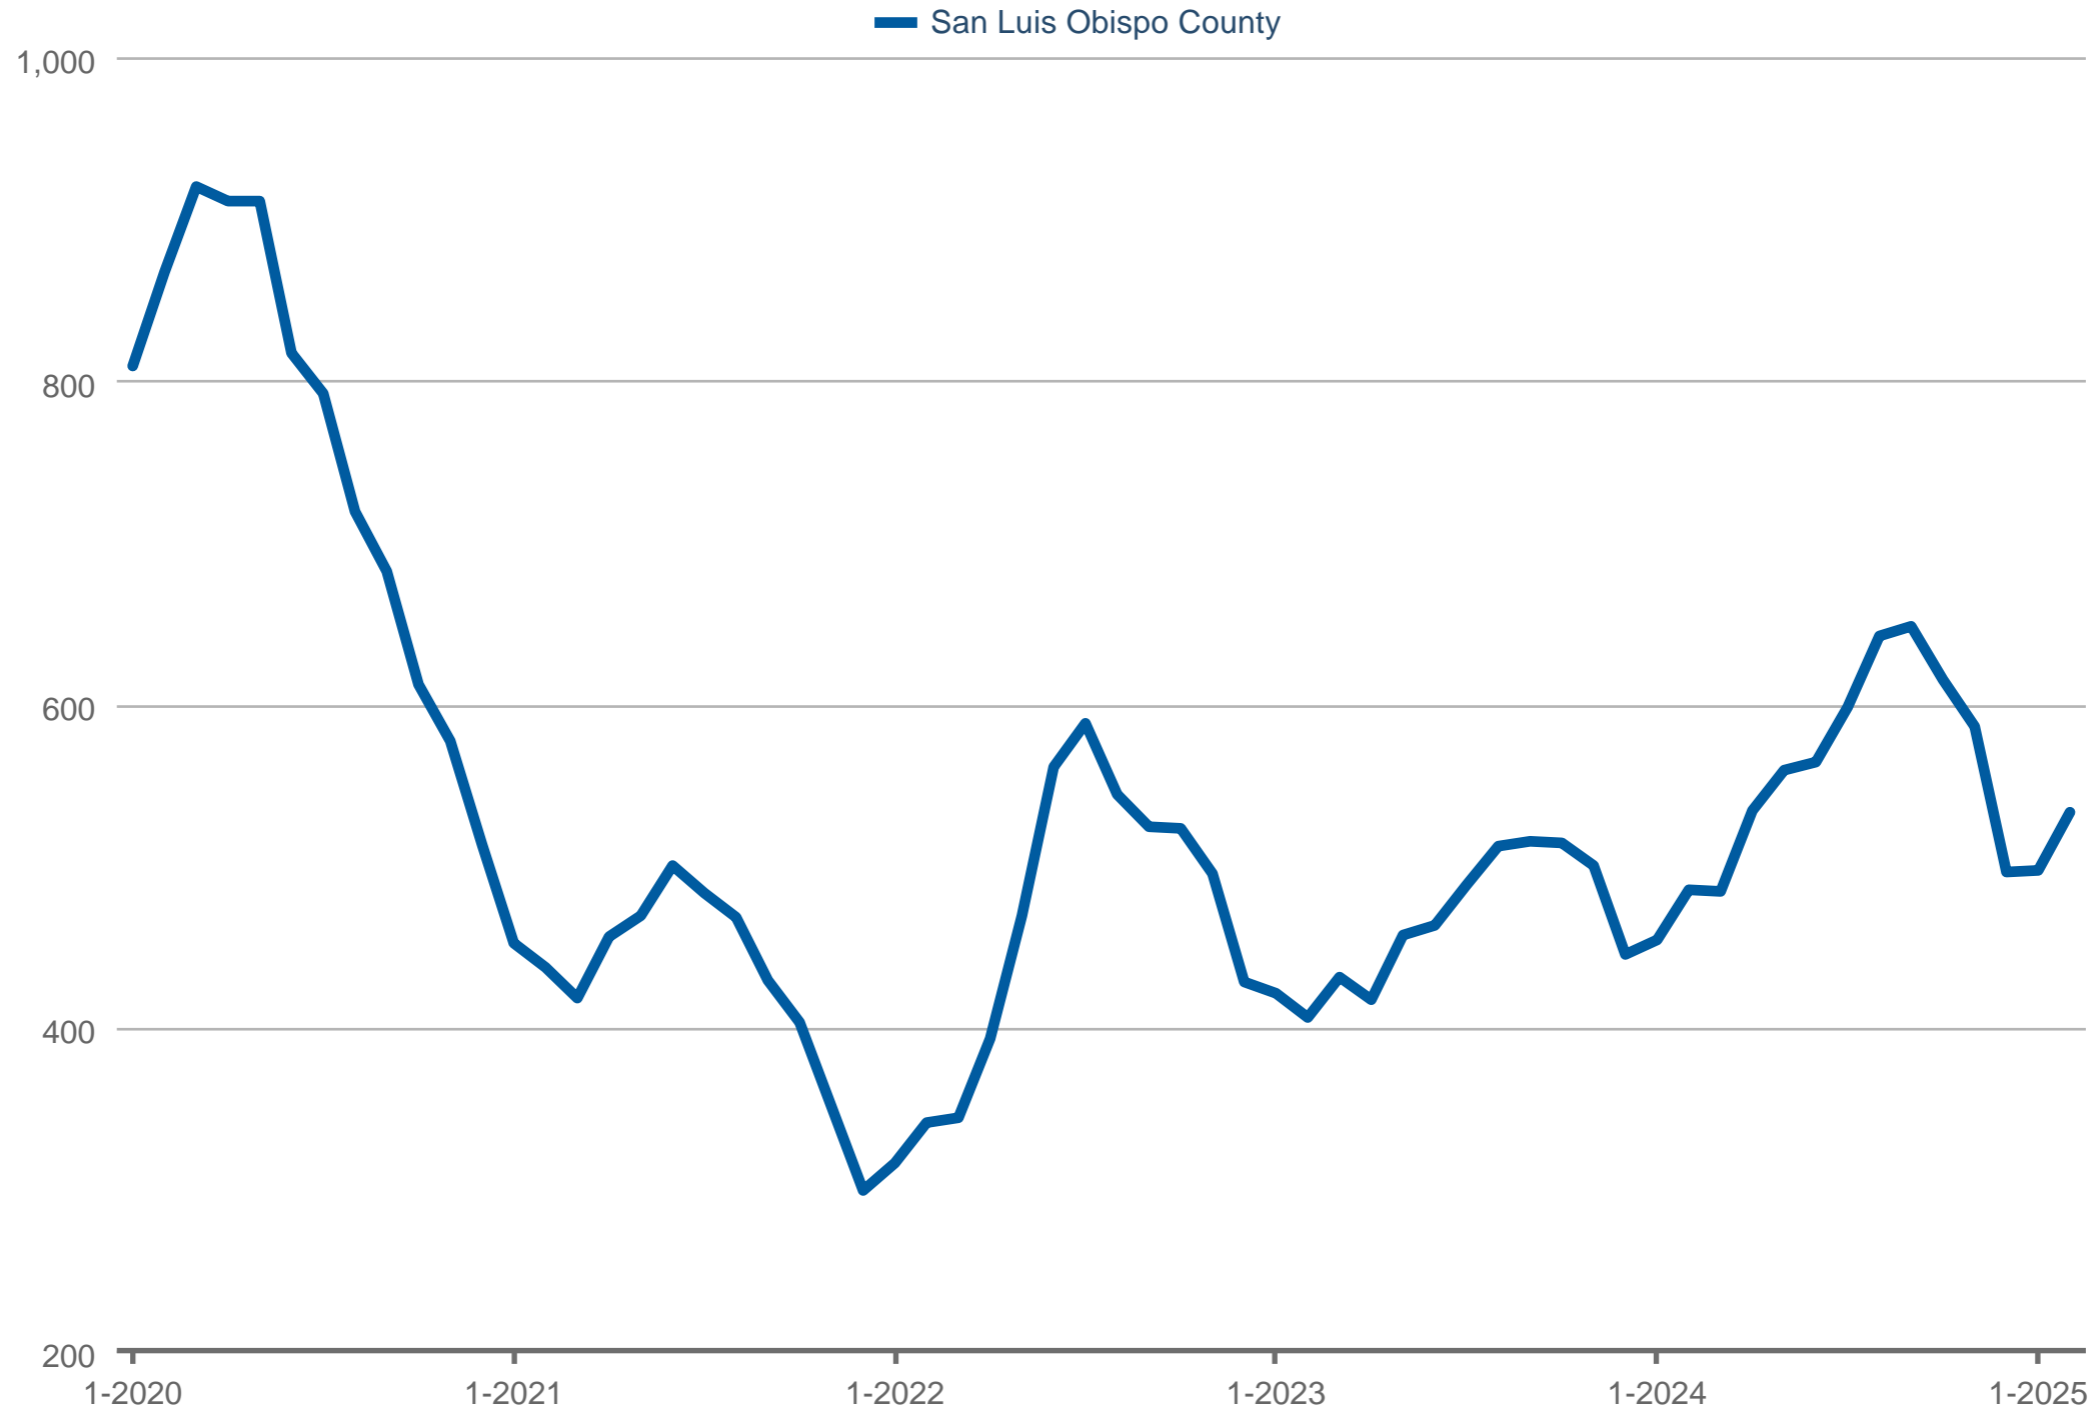

Active Listings

San Luis Obispo County: Residential, Single Family

Each data point is one month of activity. Data is from March 27, 2025.