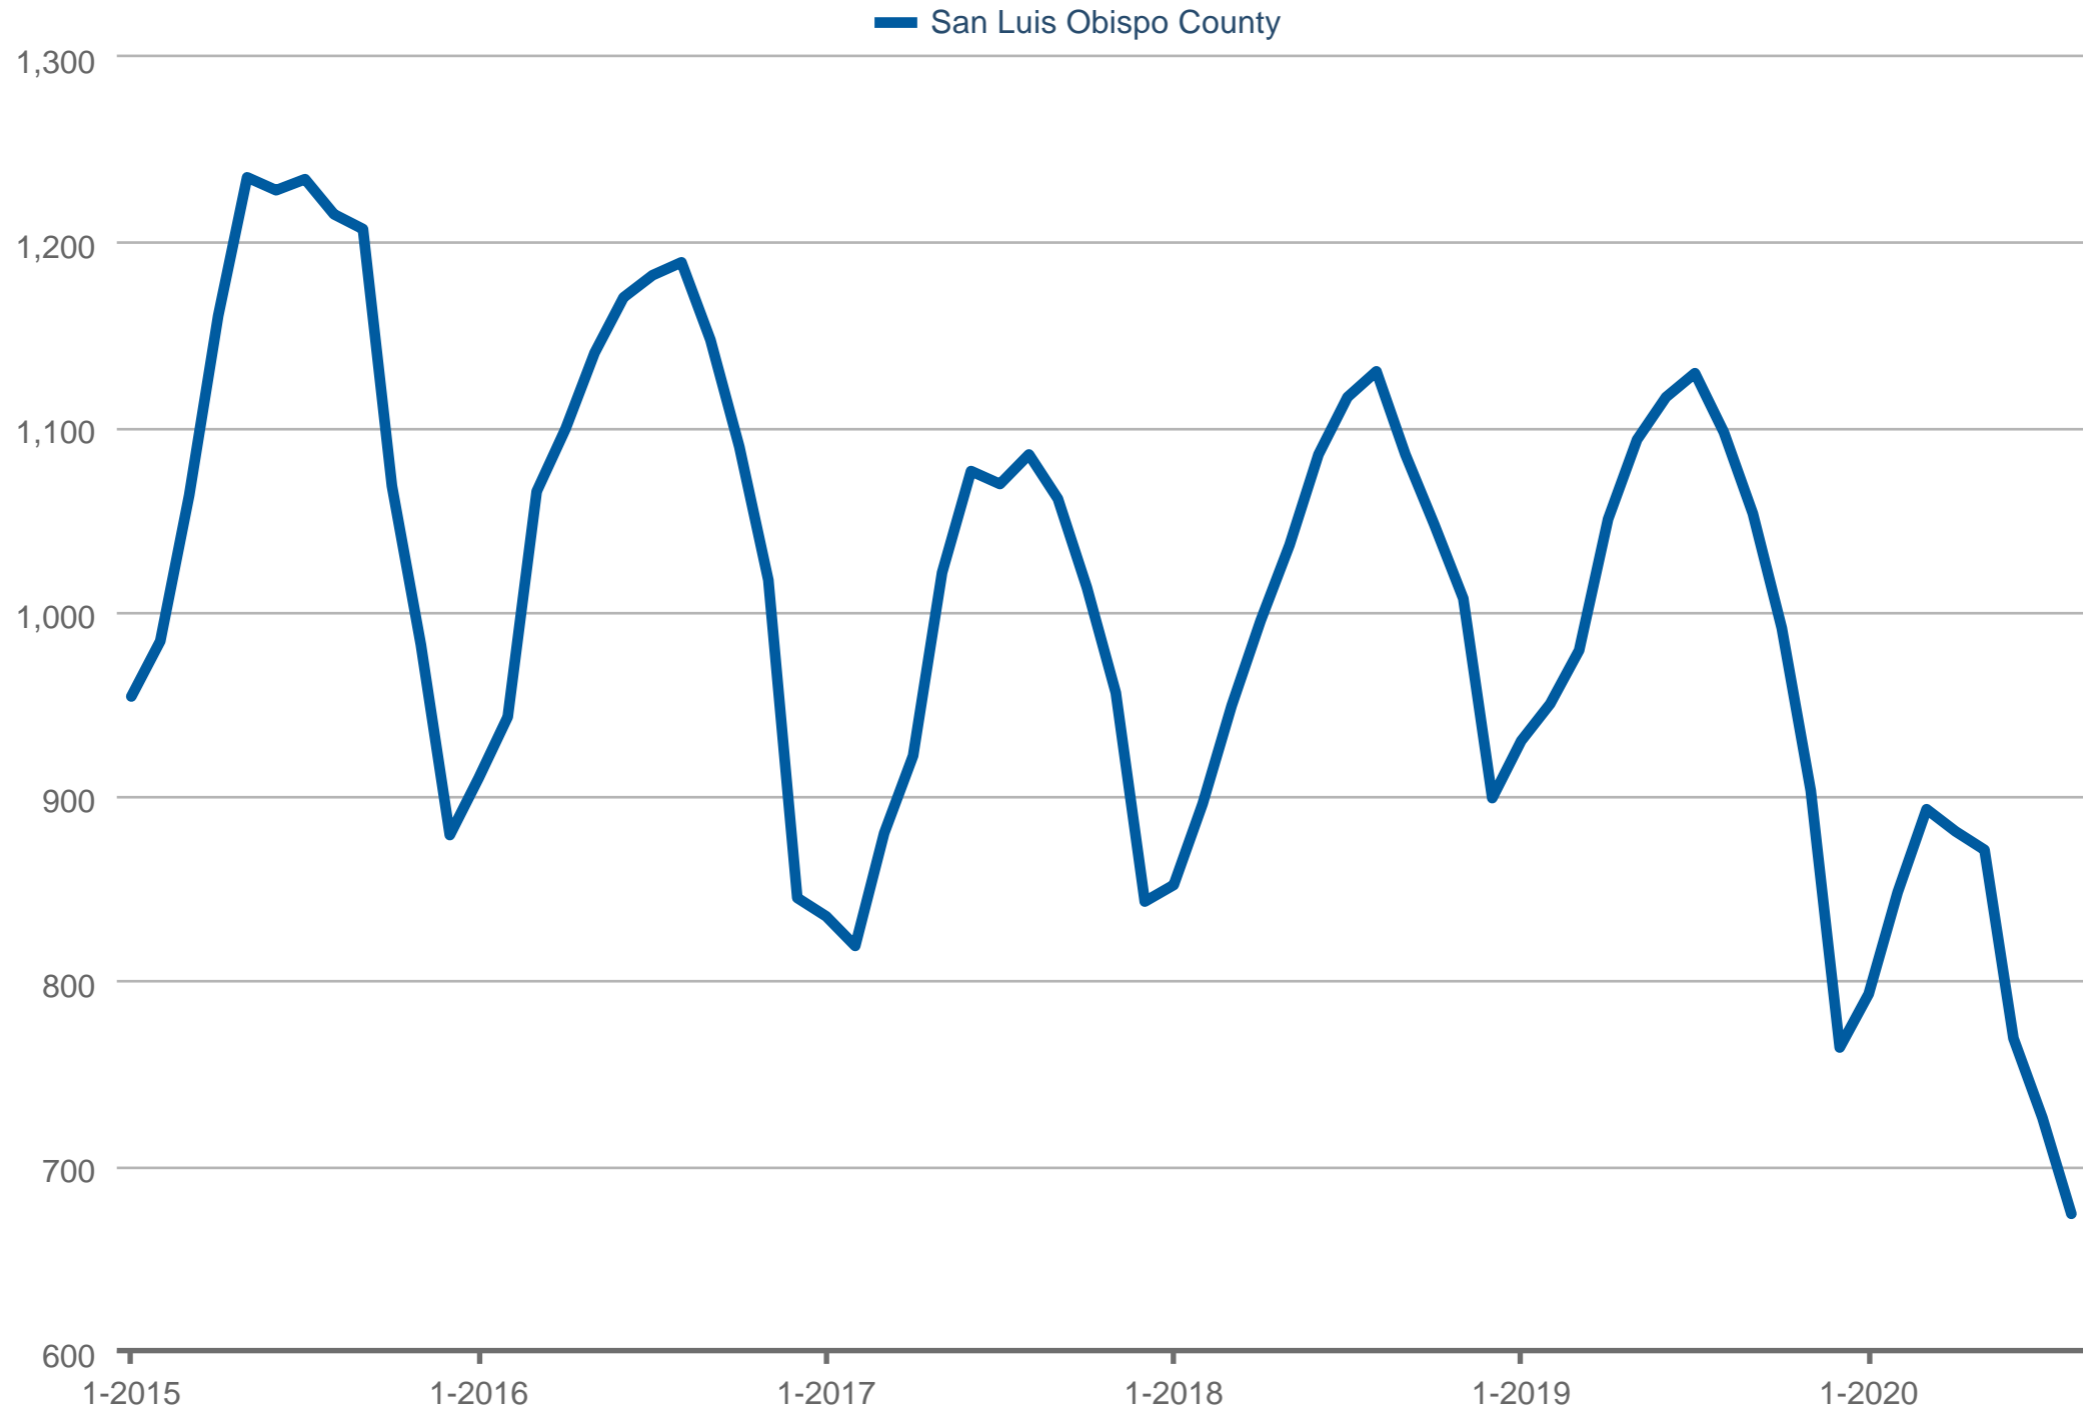

Active Listings

San Luis Obispo County: Single Family

Each data point is one month of activity. Data is from September 24, 2020.