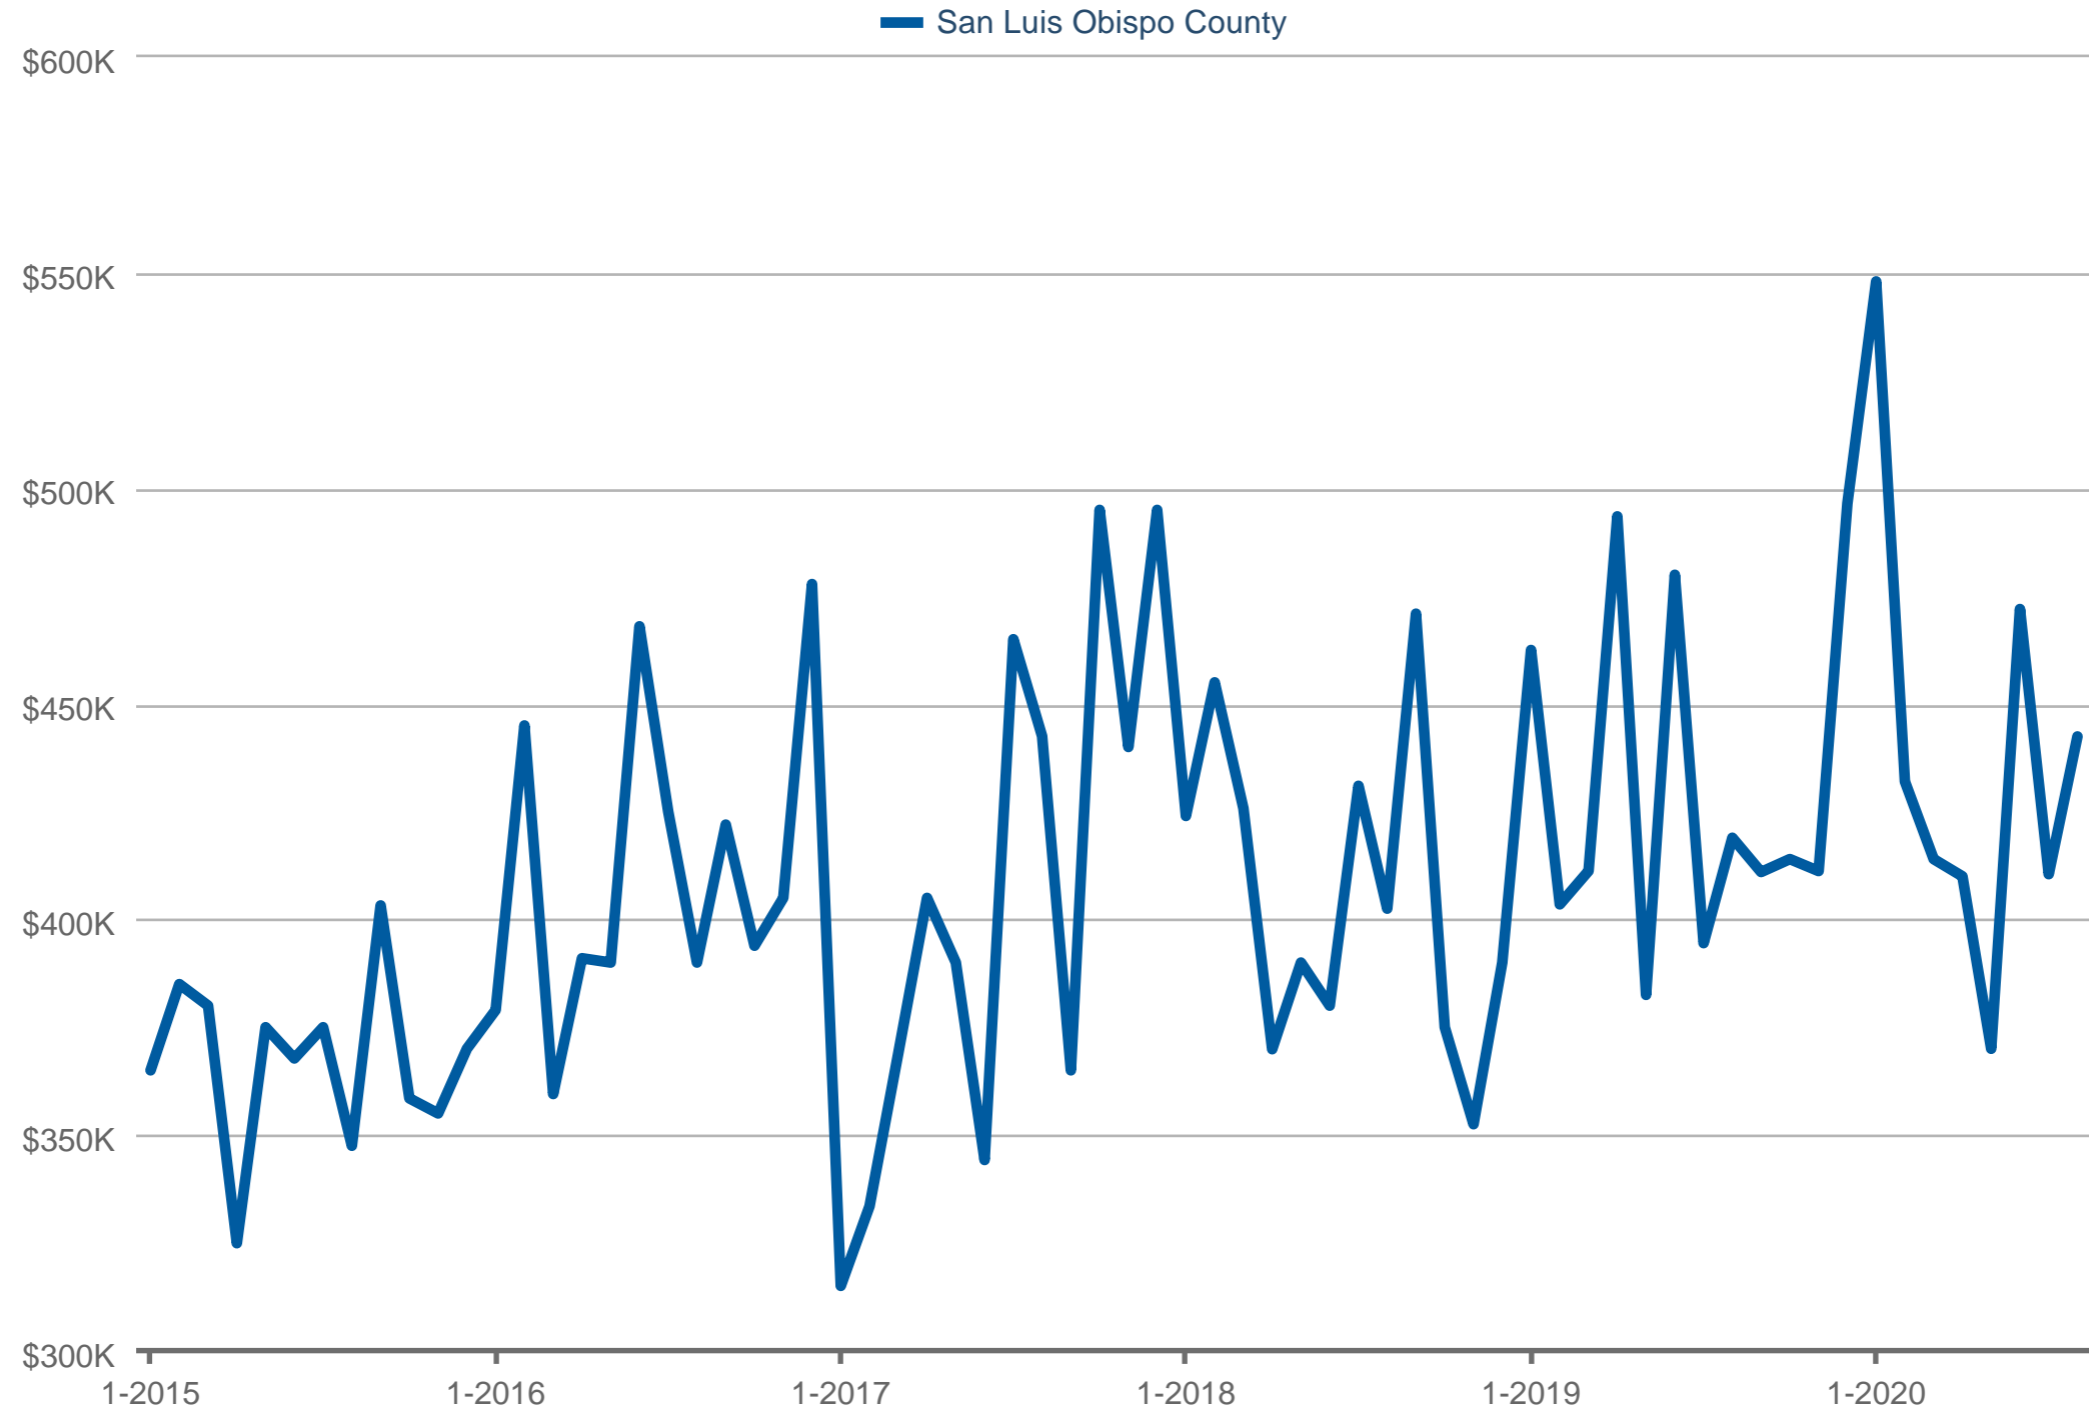

Median Sales Price

San Luis Obispo County: Condominium

Each data point is one month of activity. Data is from September 24, 2020.

All data is from the California Regional Multiple Listing Service, INC. InfoSparks © 2020 ShowingTime.