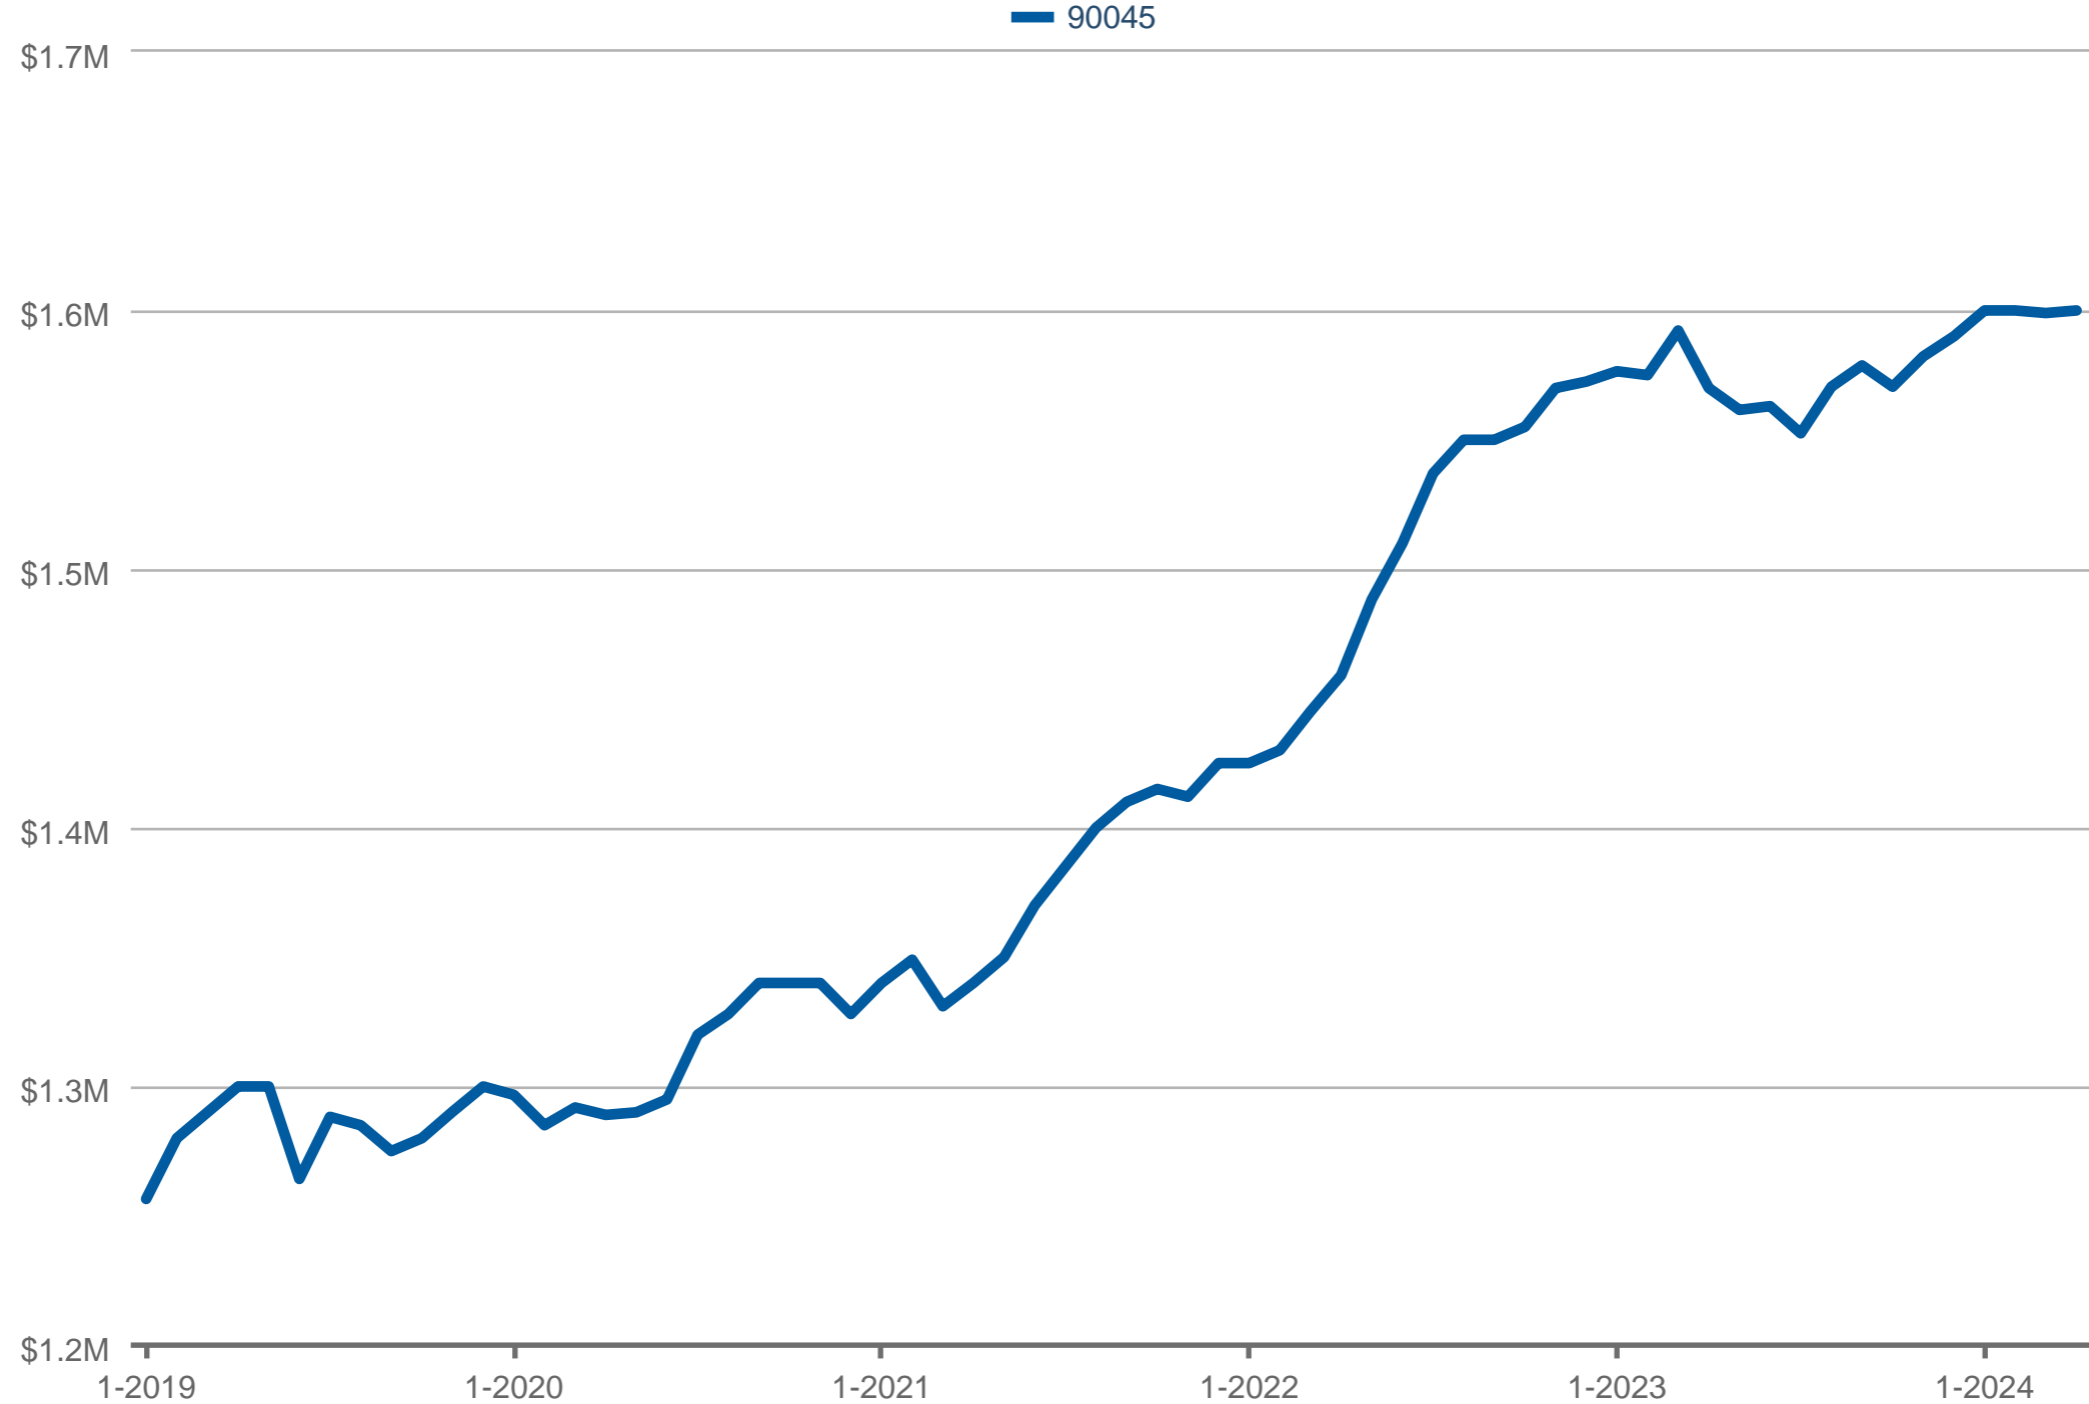

### Median Sales Price

90045: Residential, Single Family

Each data point is 12 months of activity. Data is from May 20, 2024.

All data is from the California Regional Multiple Listing Service, INC. InfoSparks © 2024 ShowingTime.