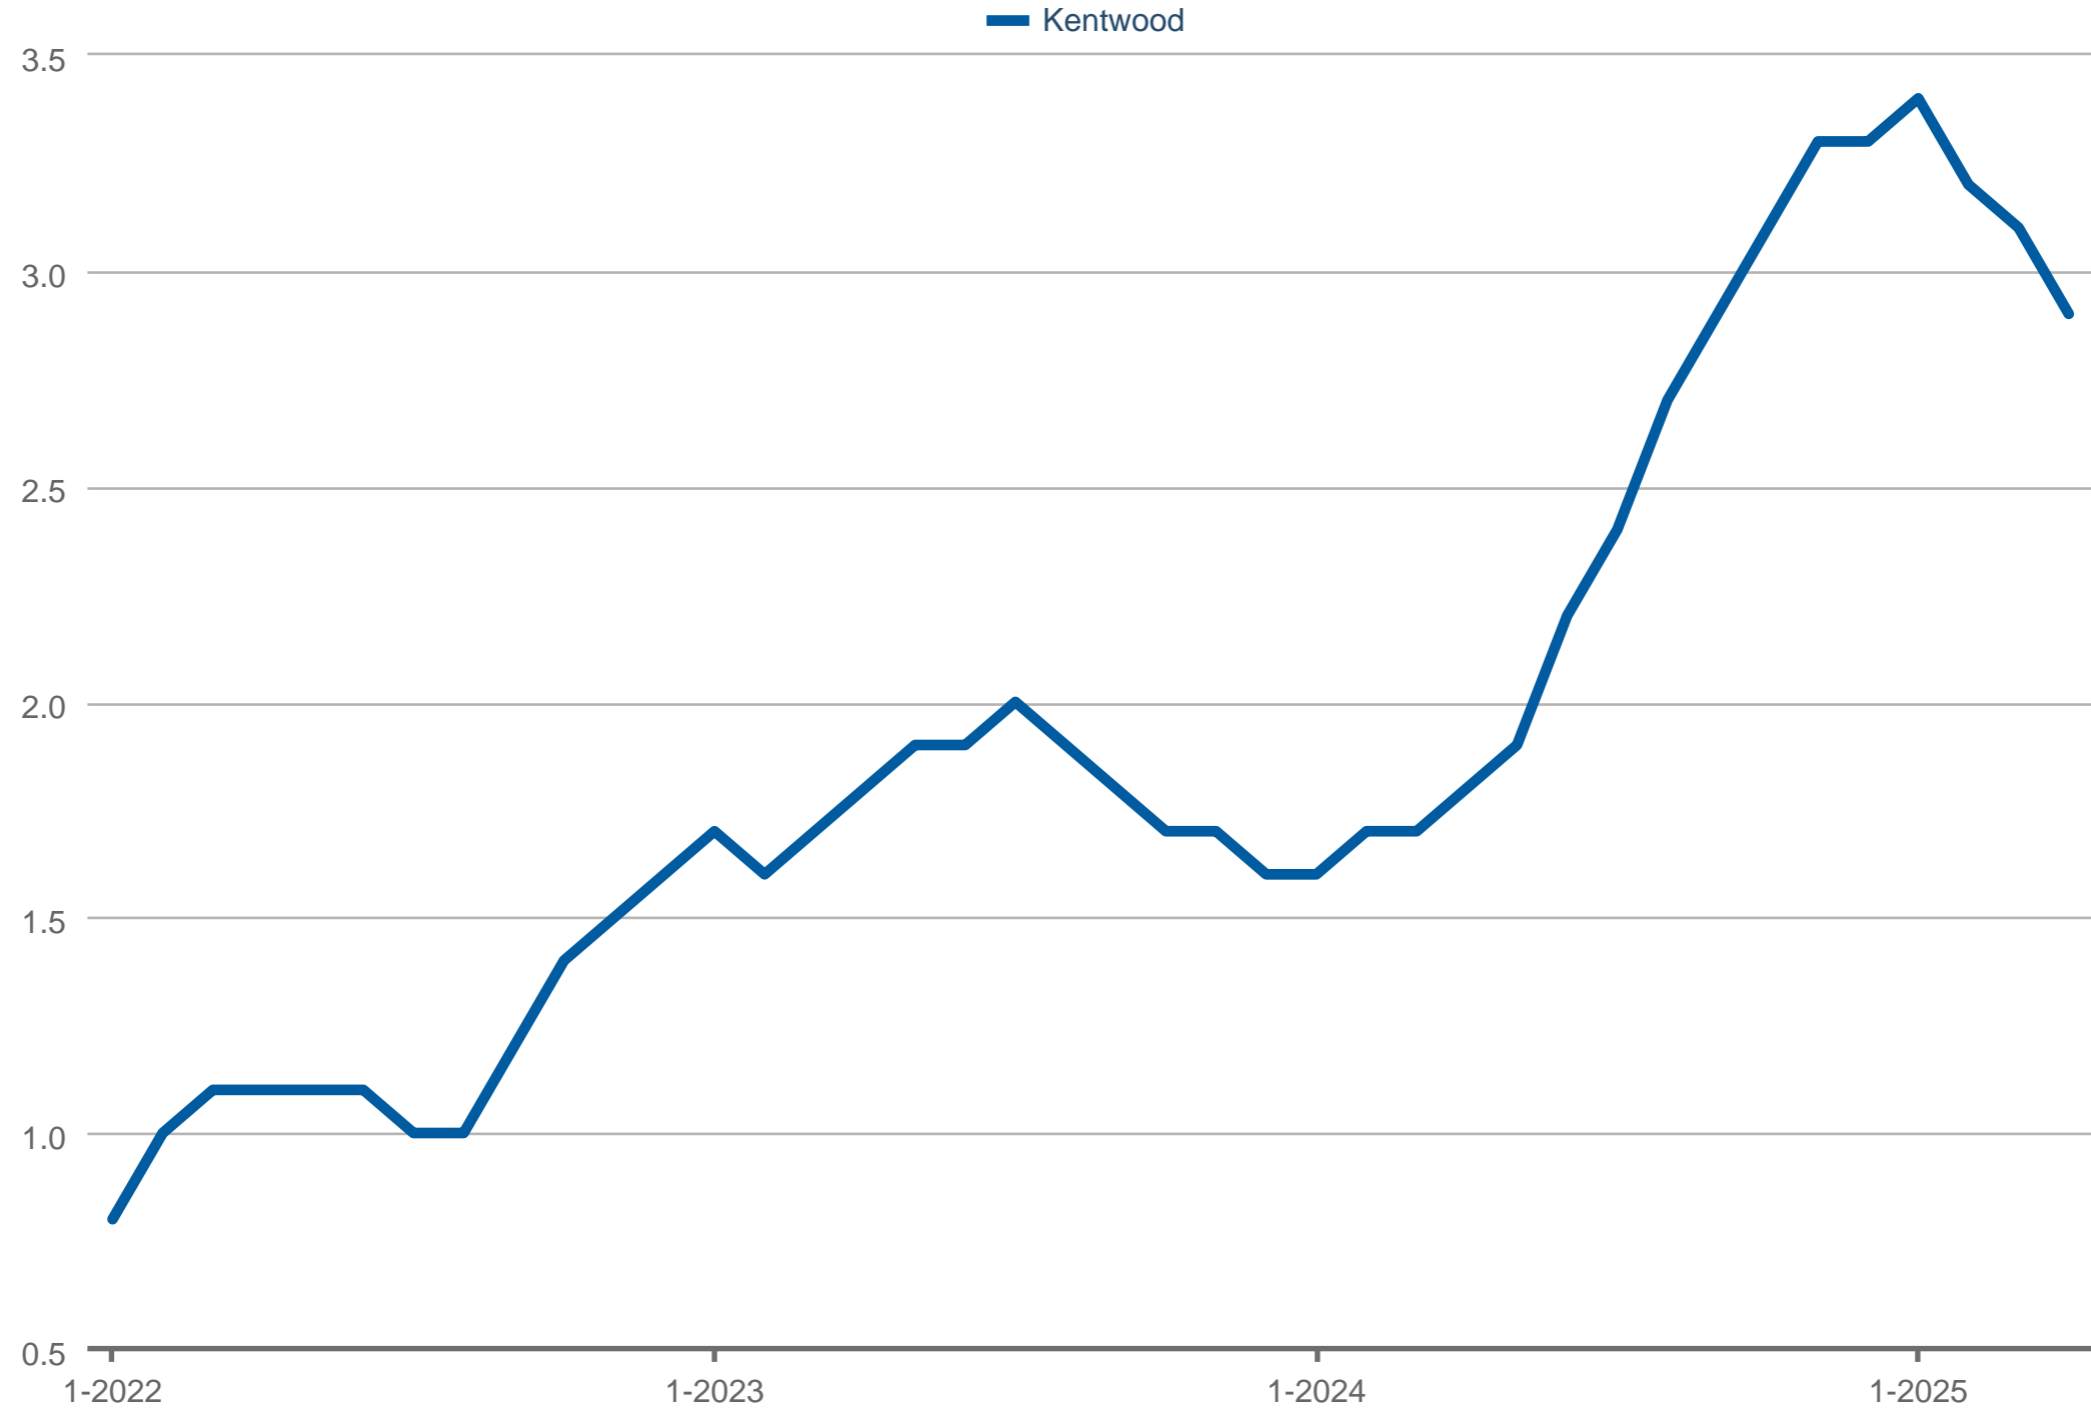

**Tracy Thrower** (CA DRE #01712960)

Associate Broker - Silicon Beach Properties brokered by eXp Realty

Cell: call/text 424.229.1634

[www.HomesForSaleBeachCities.com](http://www.HomesForSaleBeachCities.com)

### Inventory Months Supply

Kentwood\*: Residential, Single Family, Detached

Each data point is 12 months of activity. Data is from May 17, 2025.

\* User-defined area. All data is from the California Regional Multiple Listing Service, INC. InfoSparks © 2025 ShowingTime Plus, LLC.