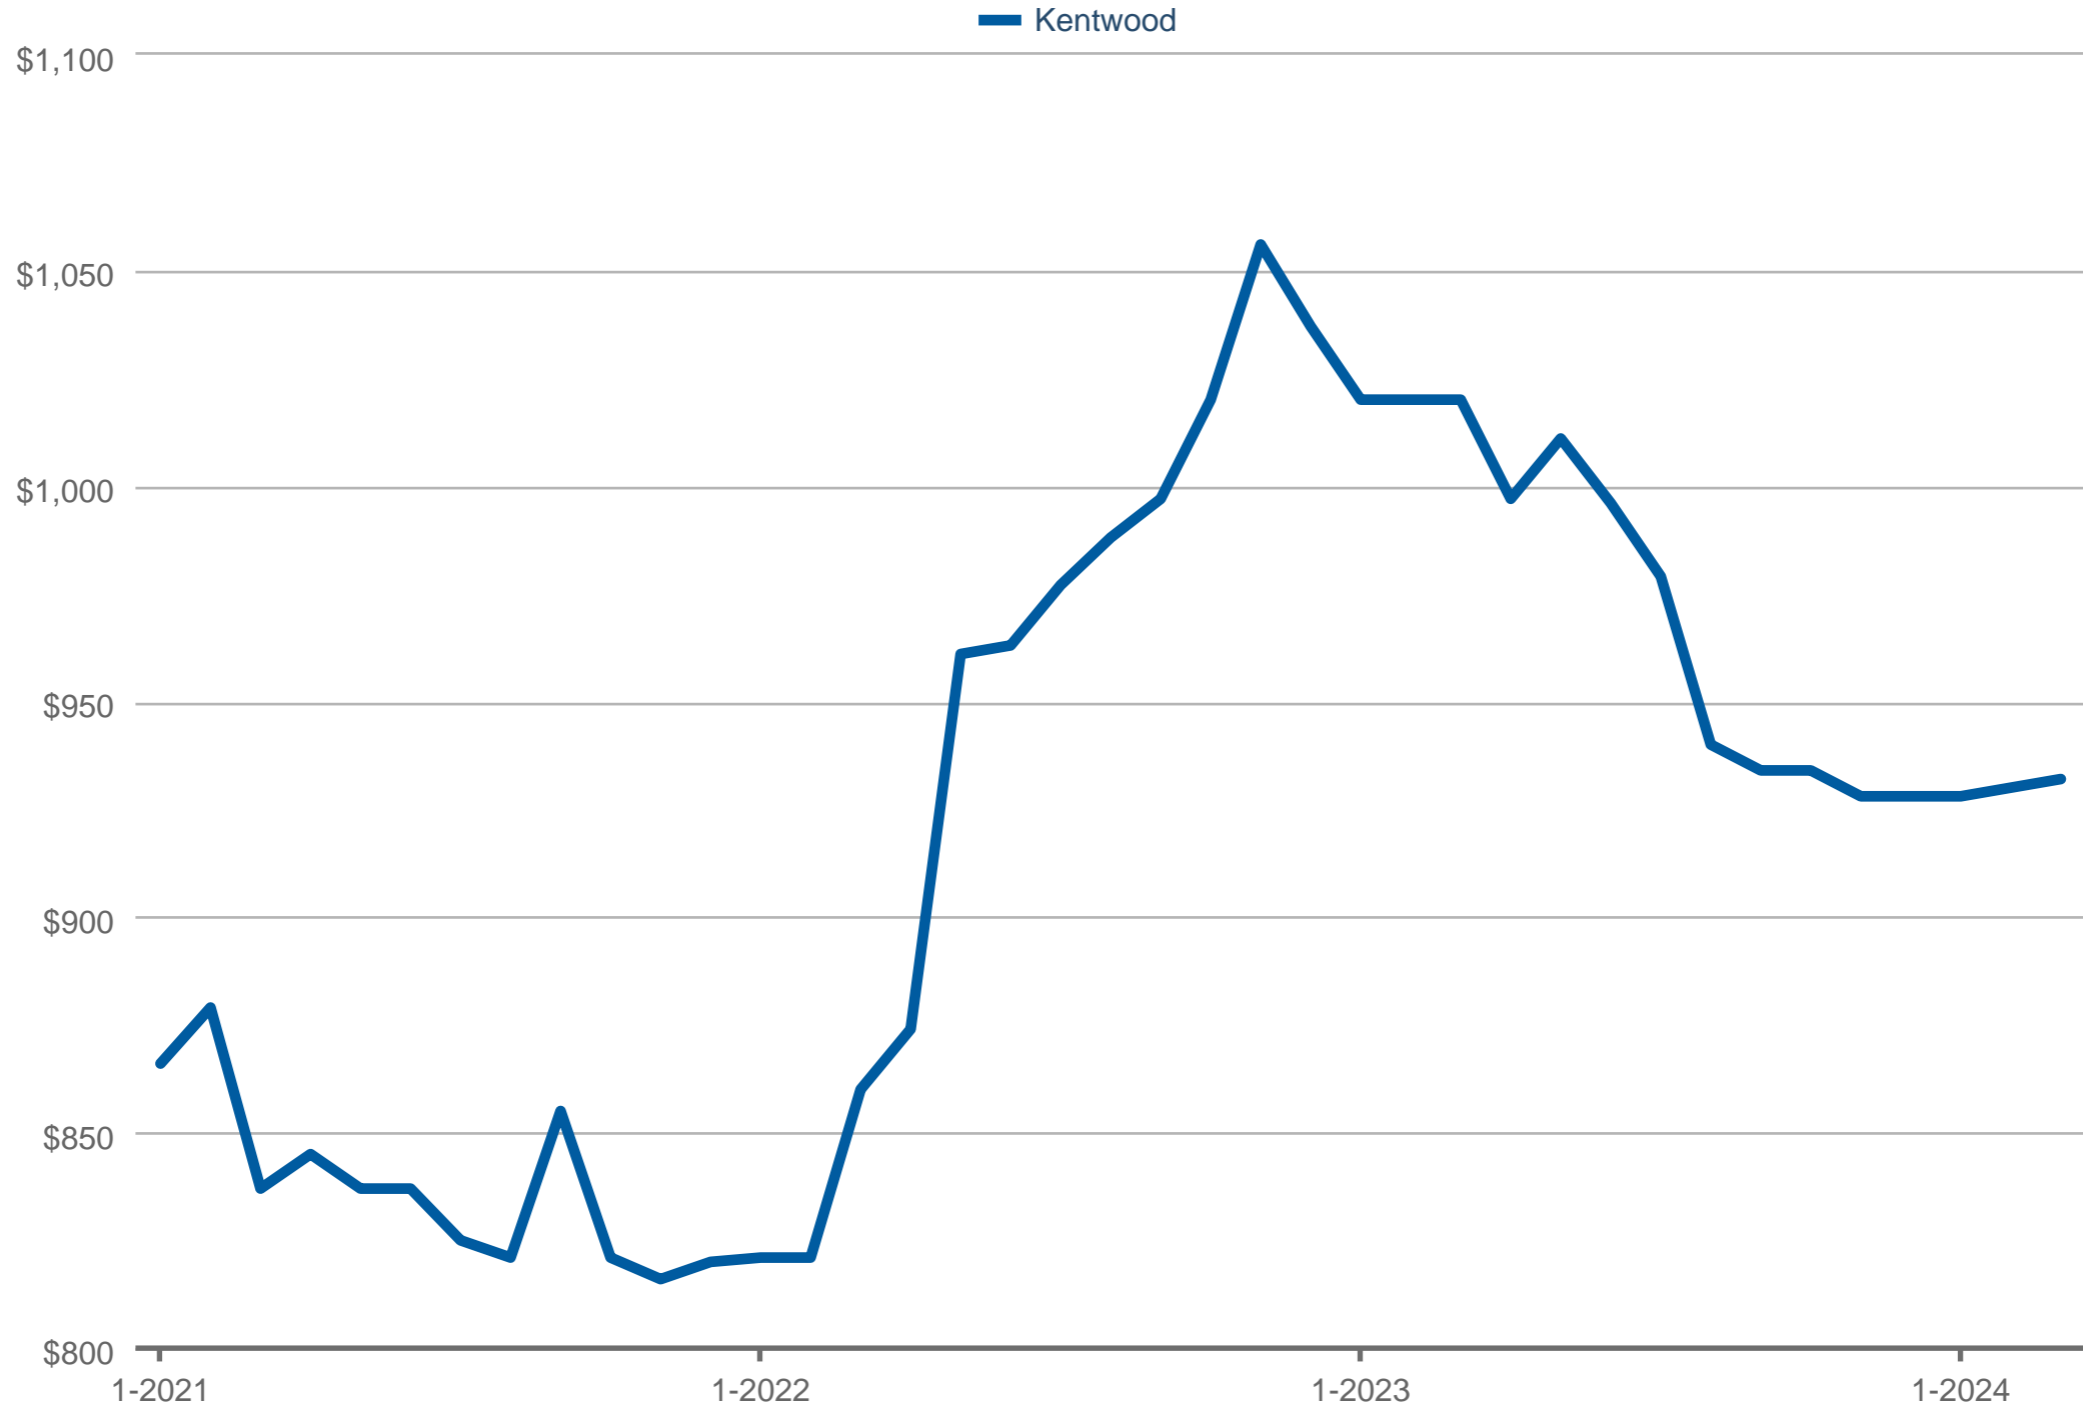

Median Price Per Square Foot

Kentwood*: Residential, Single Family, Detached

Each data point is 12 months of activity. Data is from April 21, 2024.

* User-defined area. All data is from the California Regional Multiple Listing Service, INC. InfoSparks © 2024 ShowingTime.