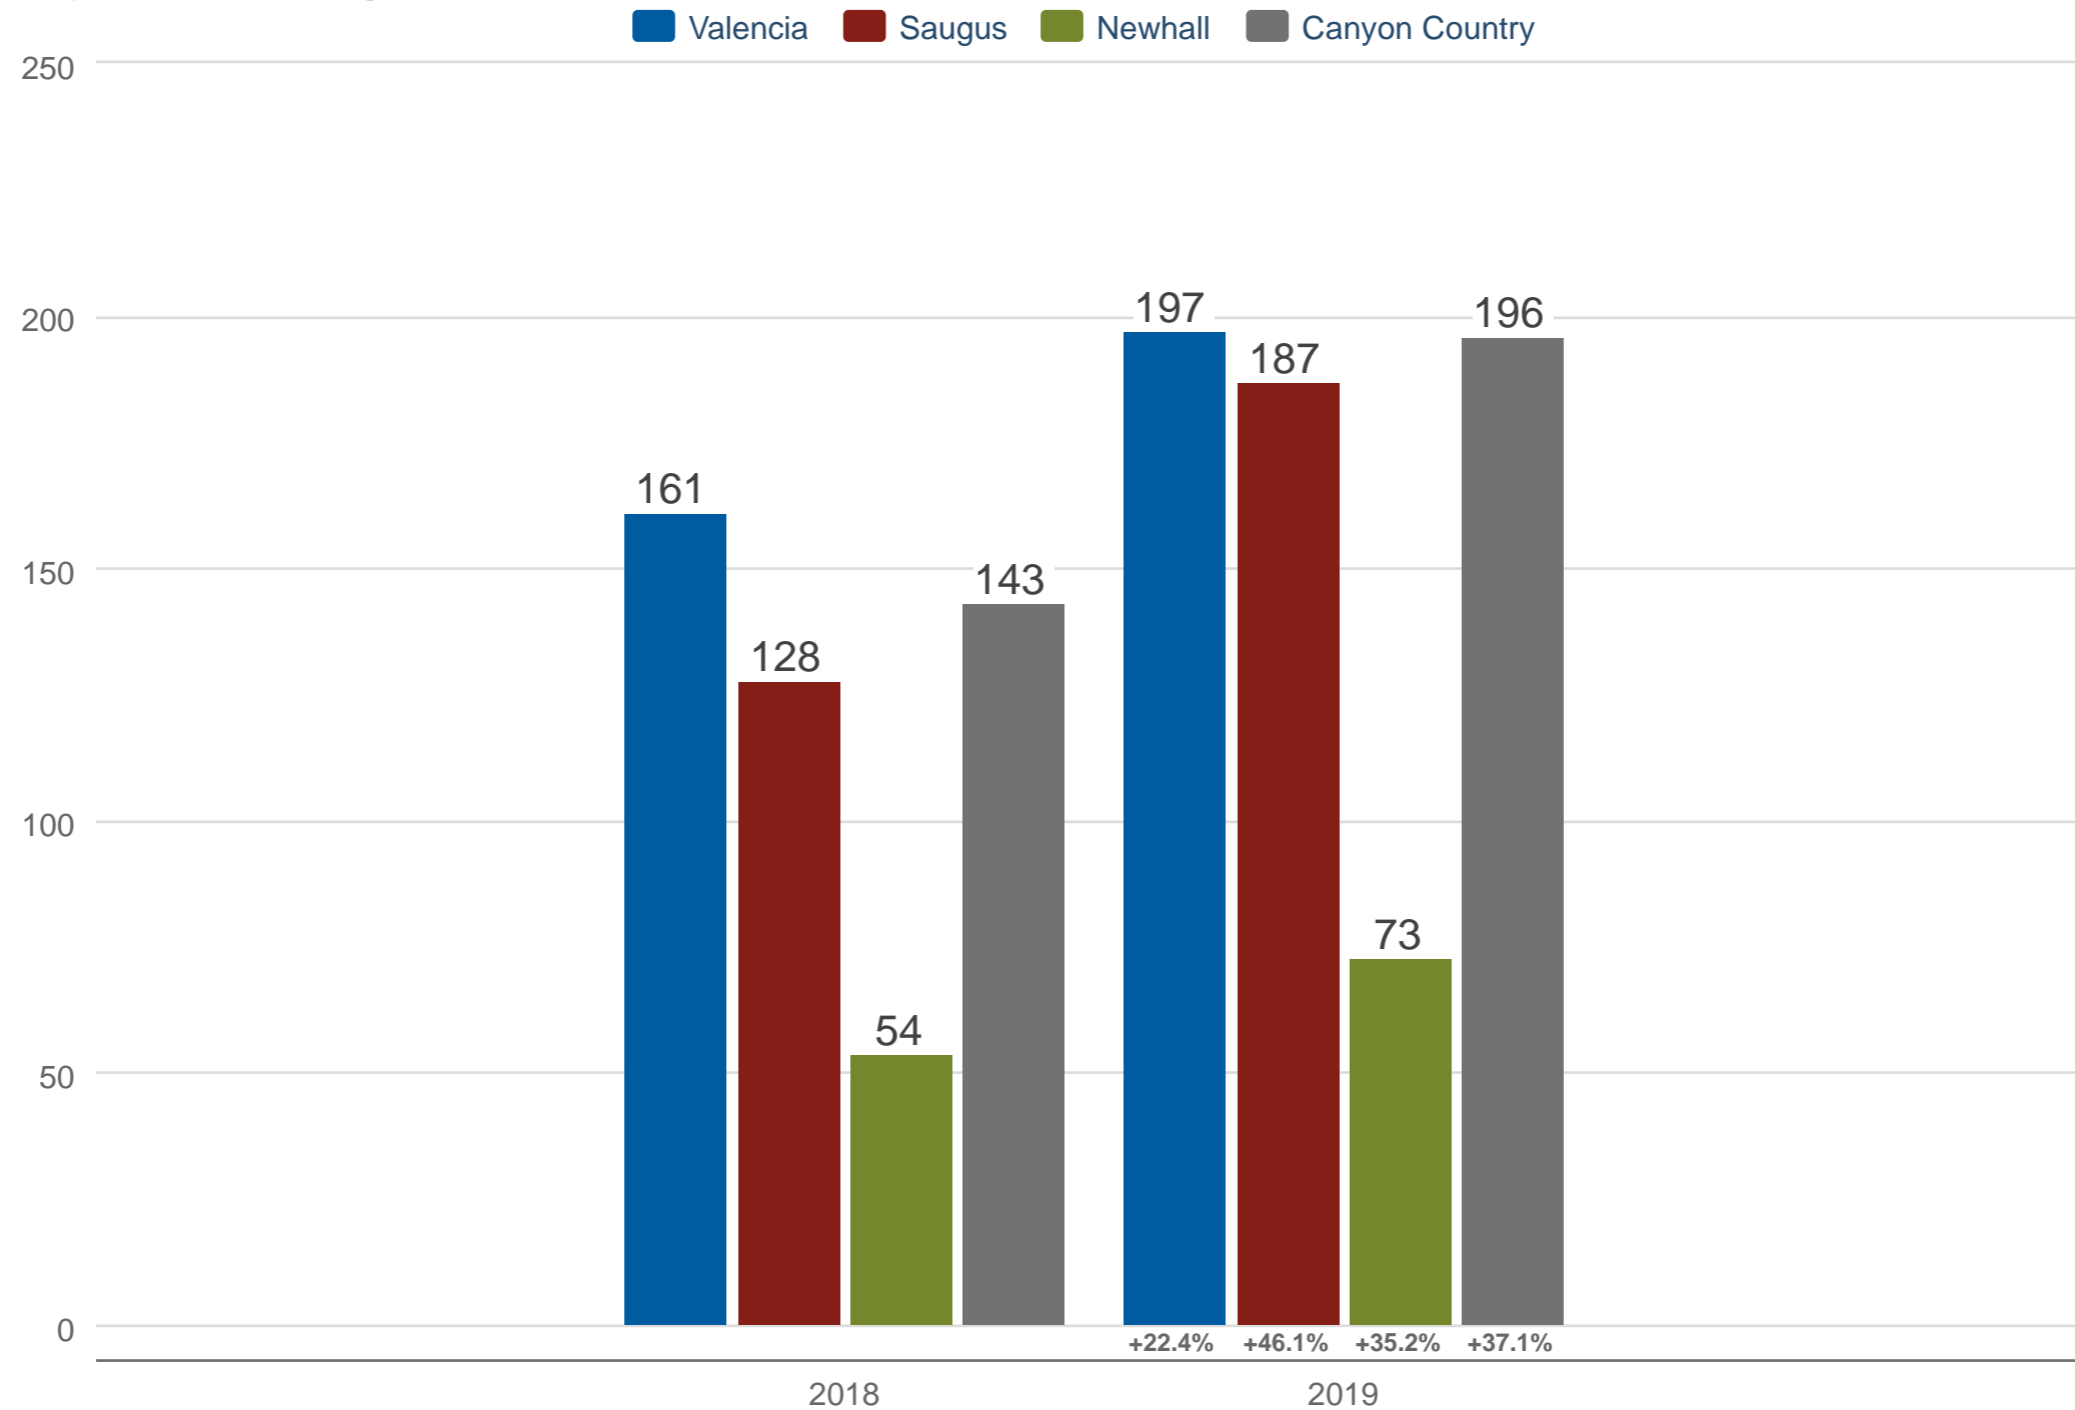

### May Active Listings

Valencia & Saugus & Newhall & Canyon Country

Each data point is three months of activity. Data is from June 18, 2019.