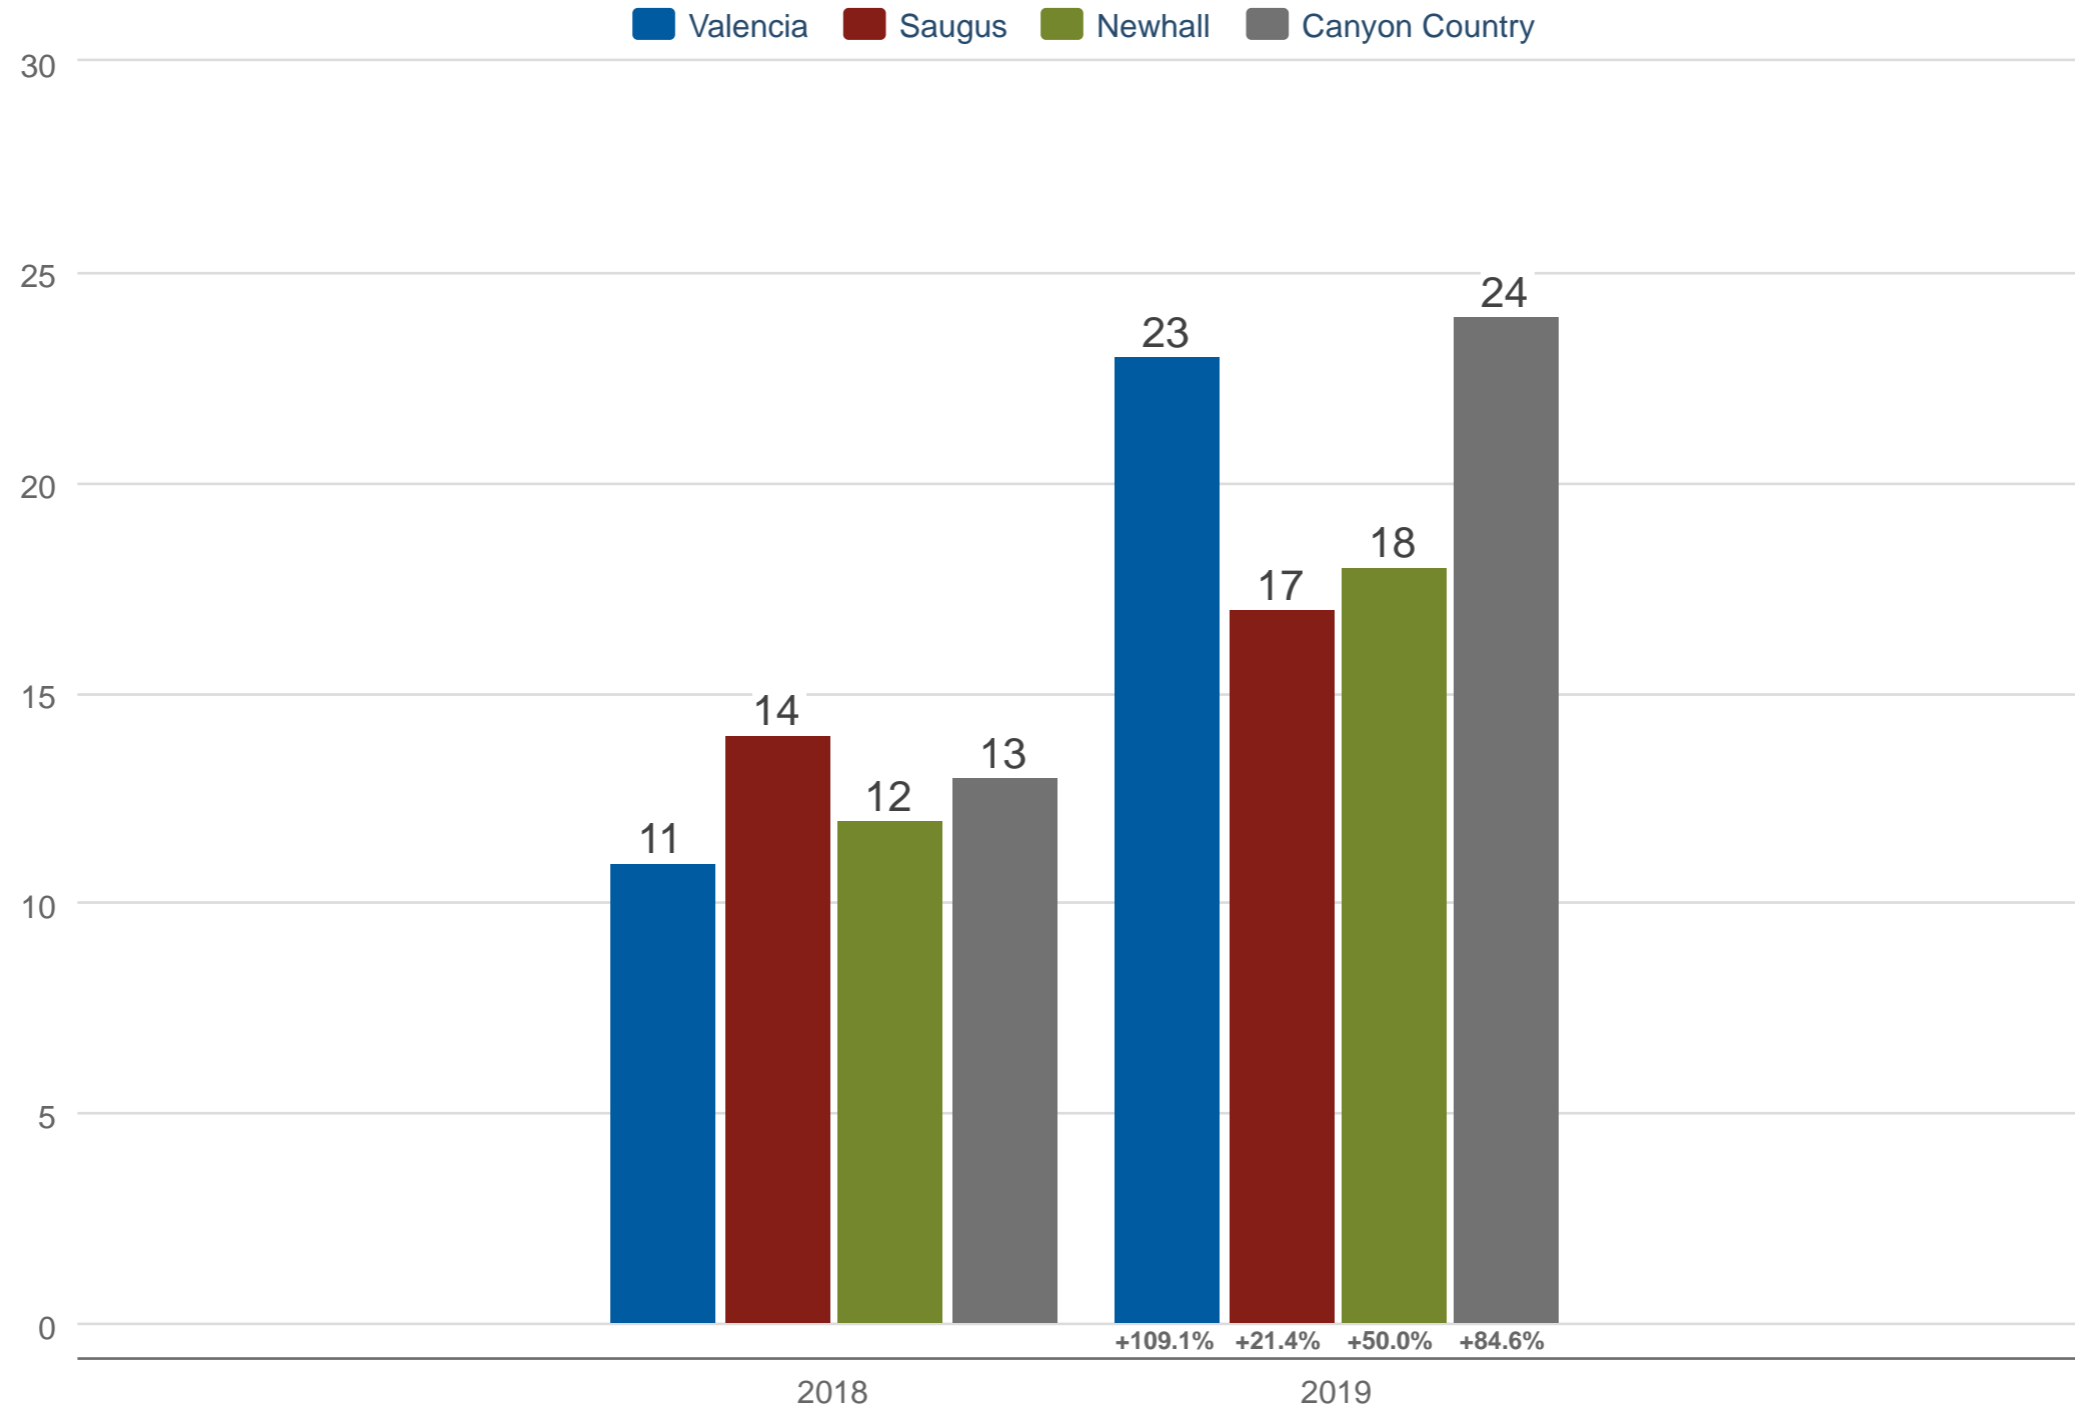

May Median Days on Market

Valencia & Saugus & Newhall & Canyon Country

Each data point is three months of activity. Data is from June 18, 2019.