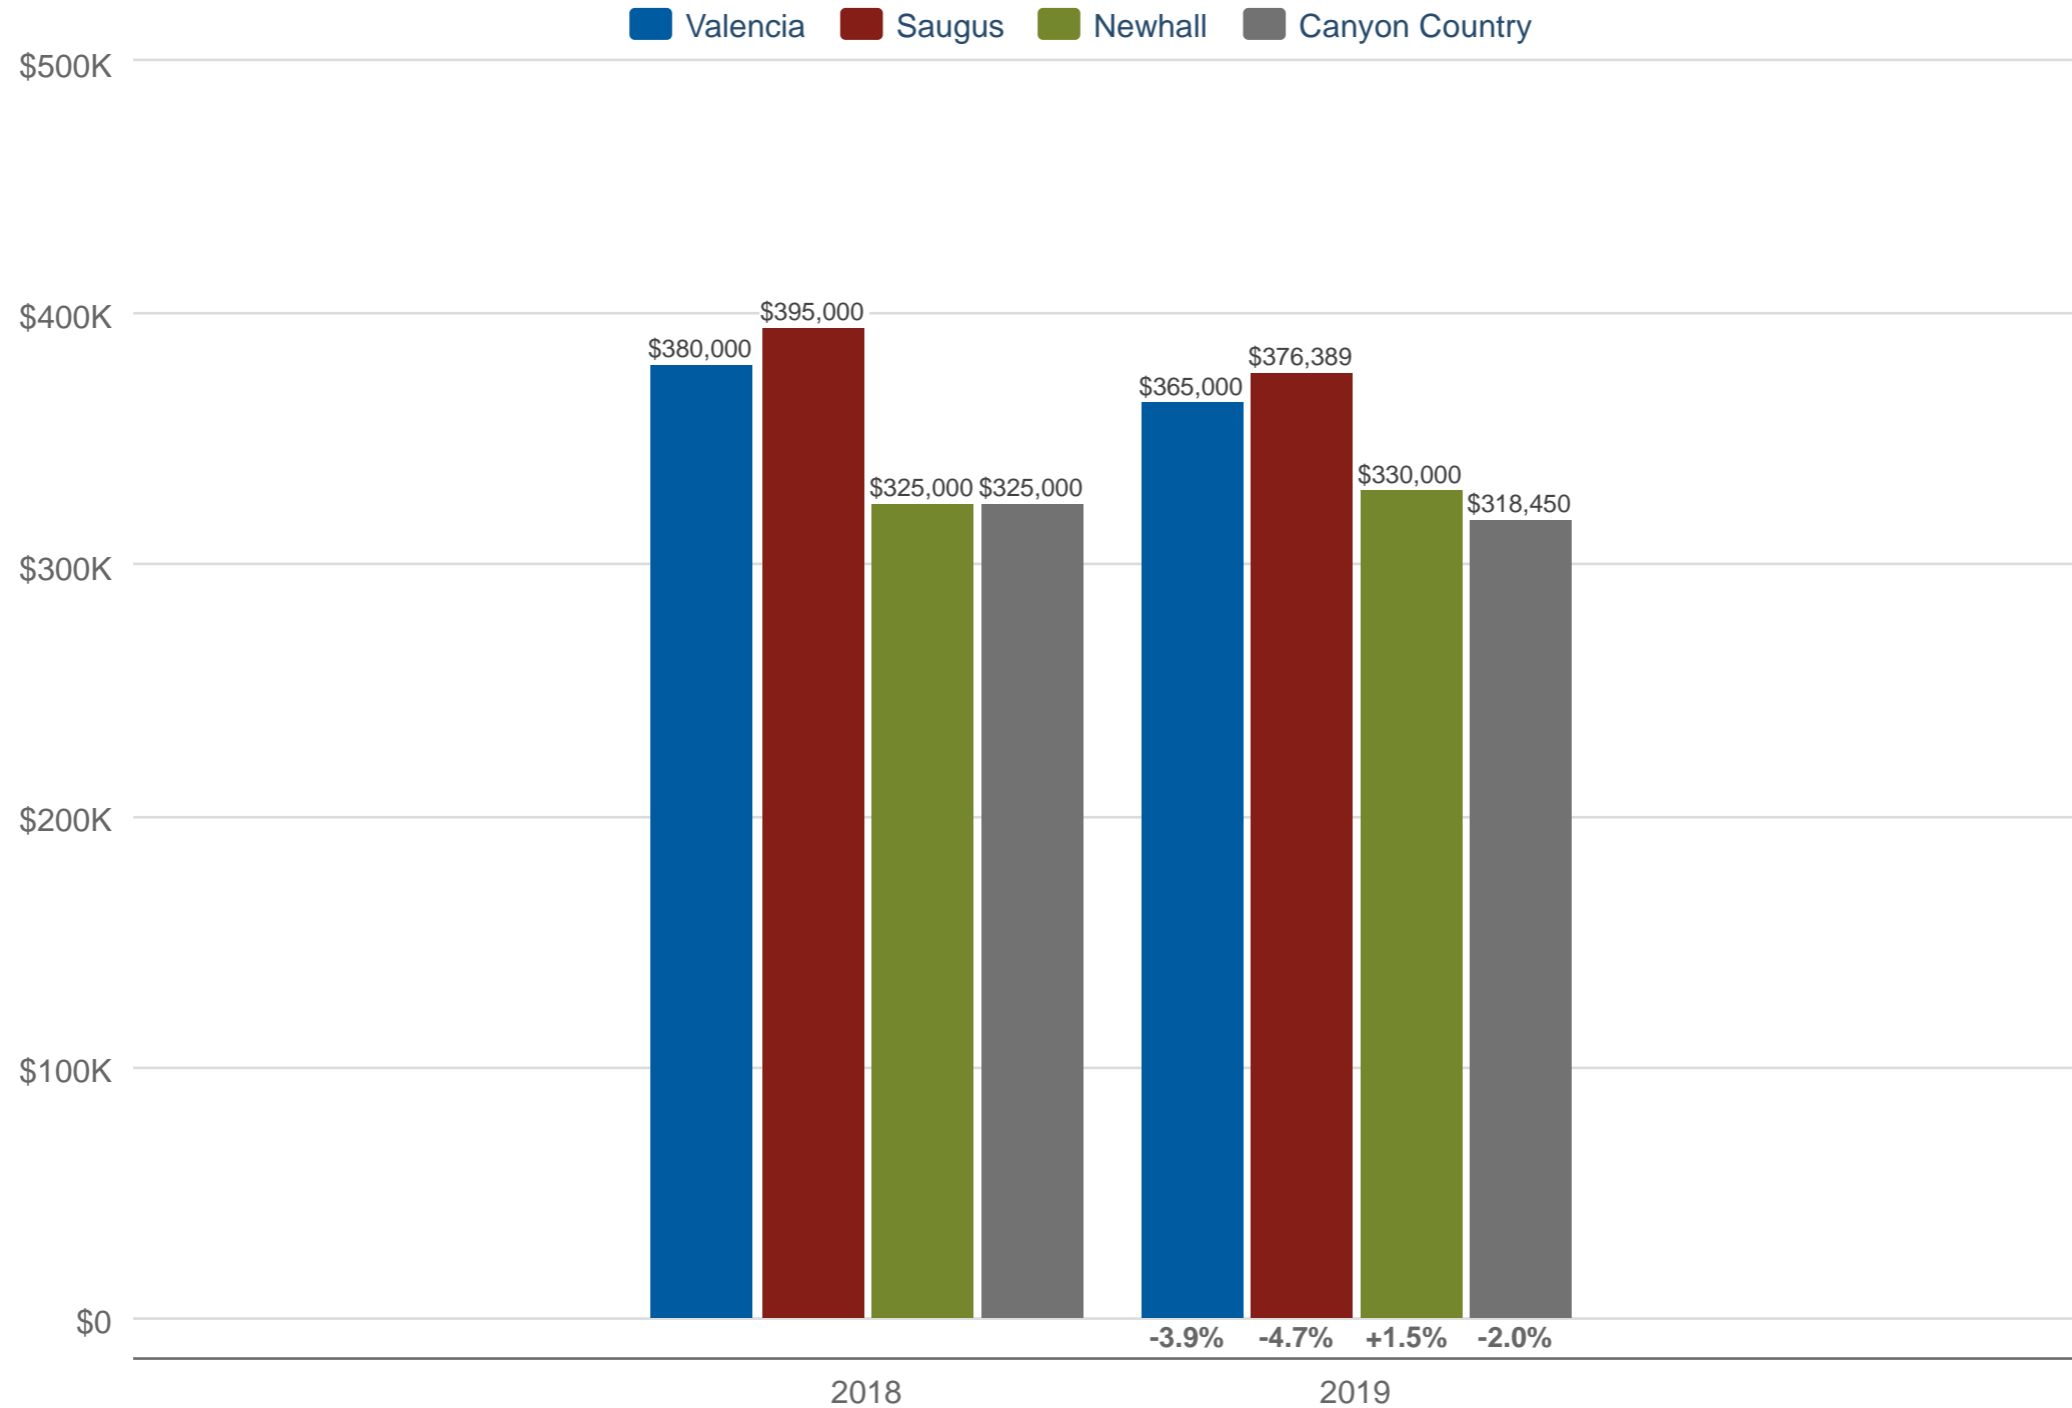

May Median Sales Price

Valencia & Saugus & Newhall & Canyon Country: Condominium

Each data point is three months of activity. Data is from June 18, 2019.