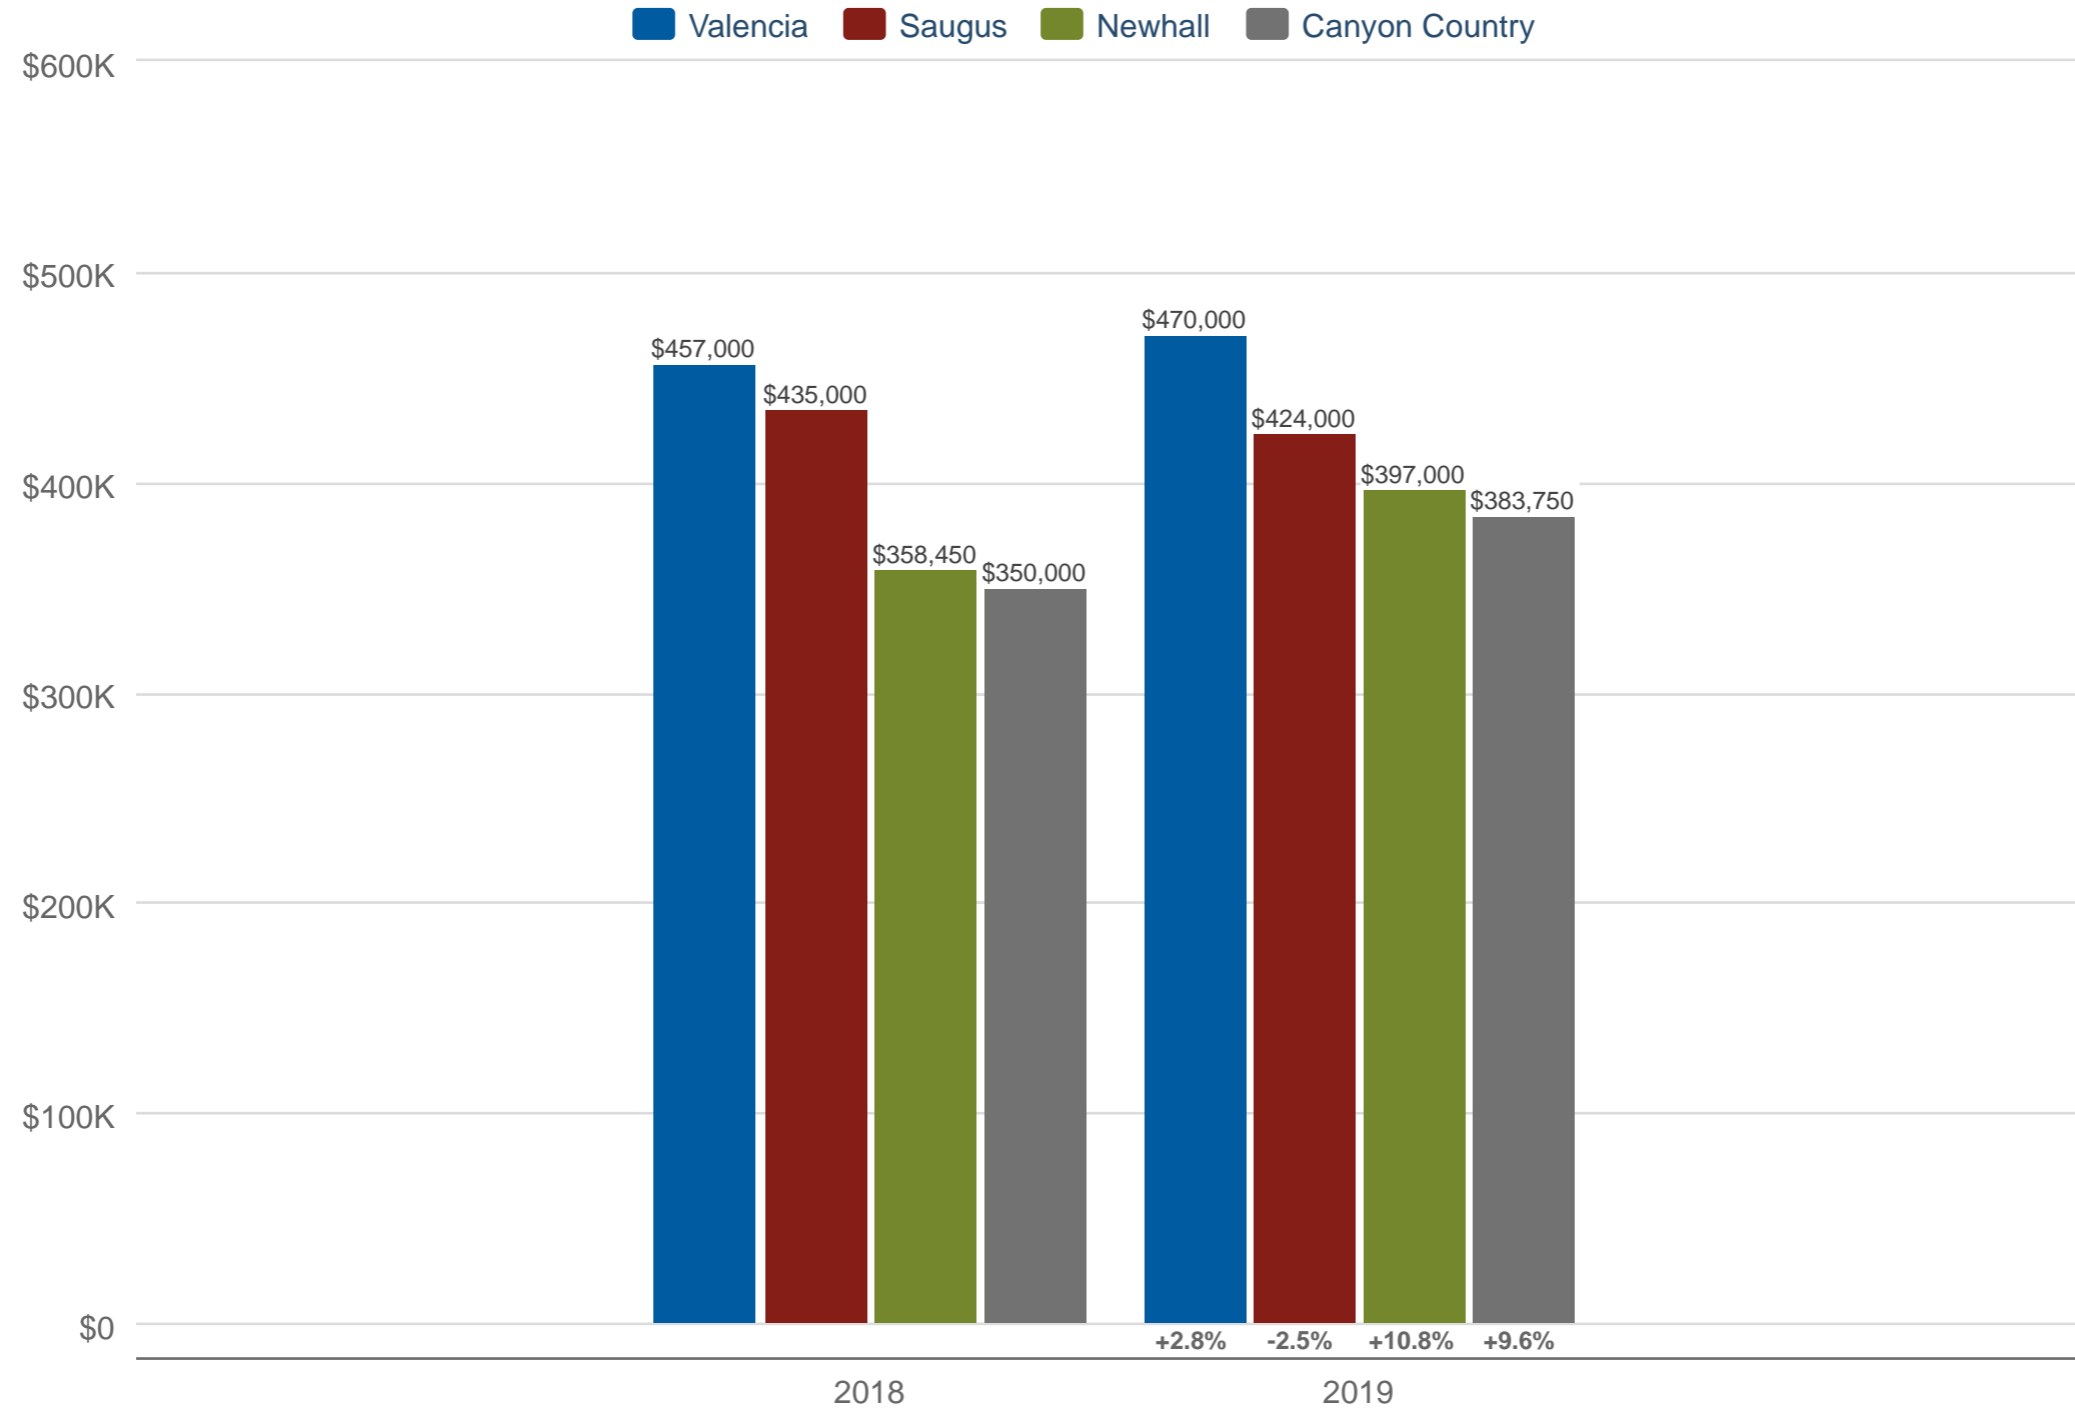

### May Median Sales Price

Valencia & Saugus & Newhall & Canyon Country: Townhouse

Each data point is three months of activity. Data is from June 18, 2019.