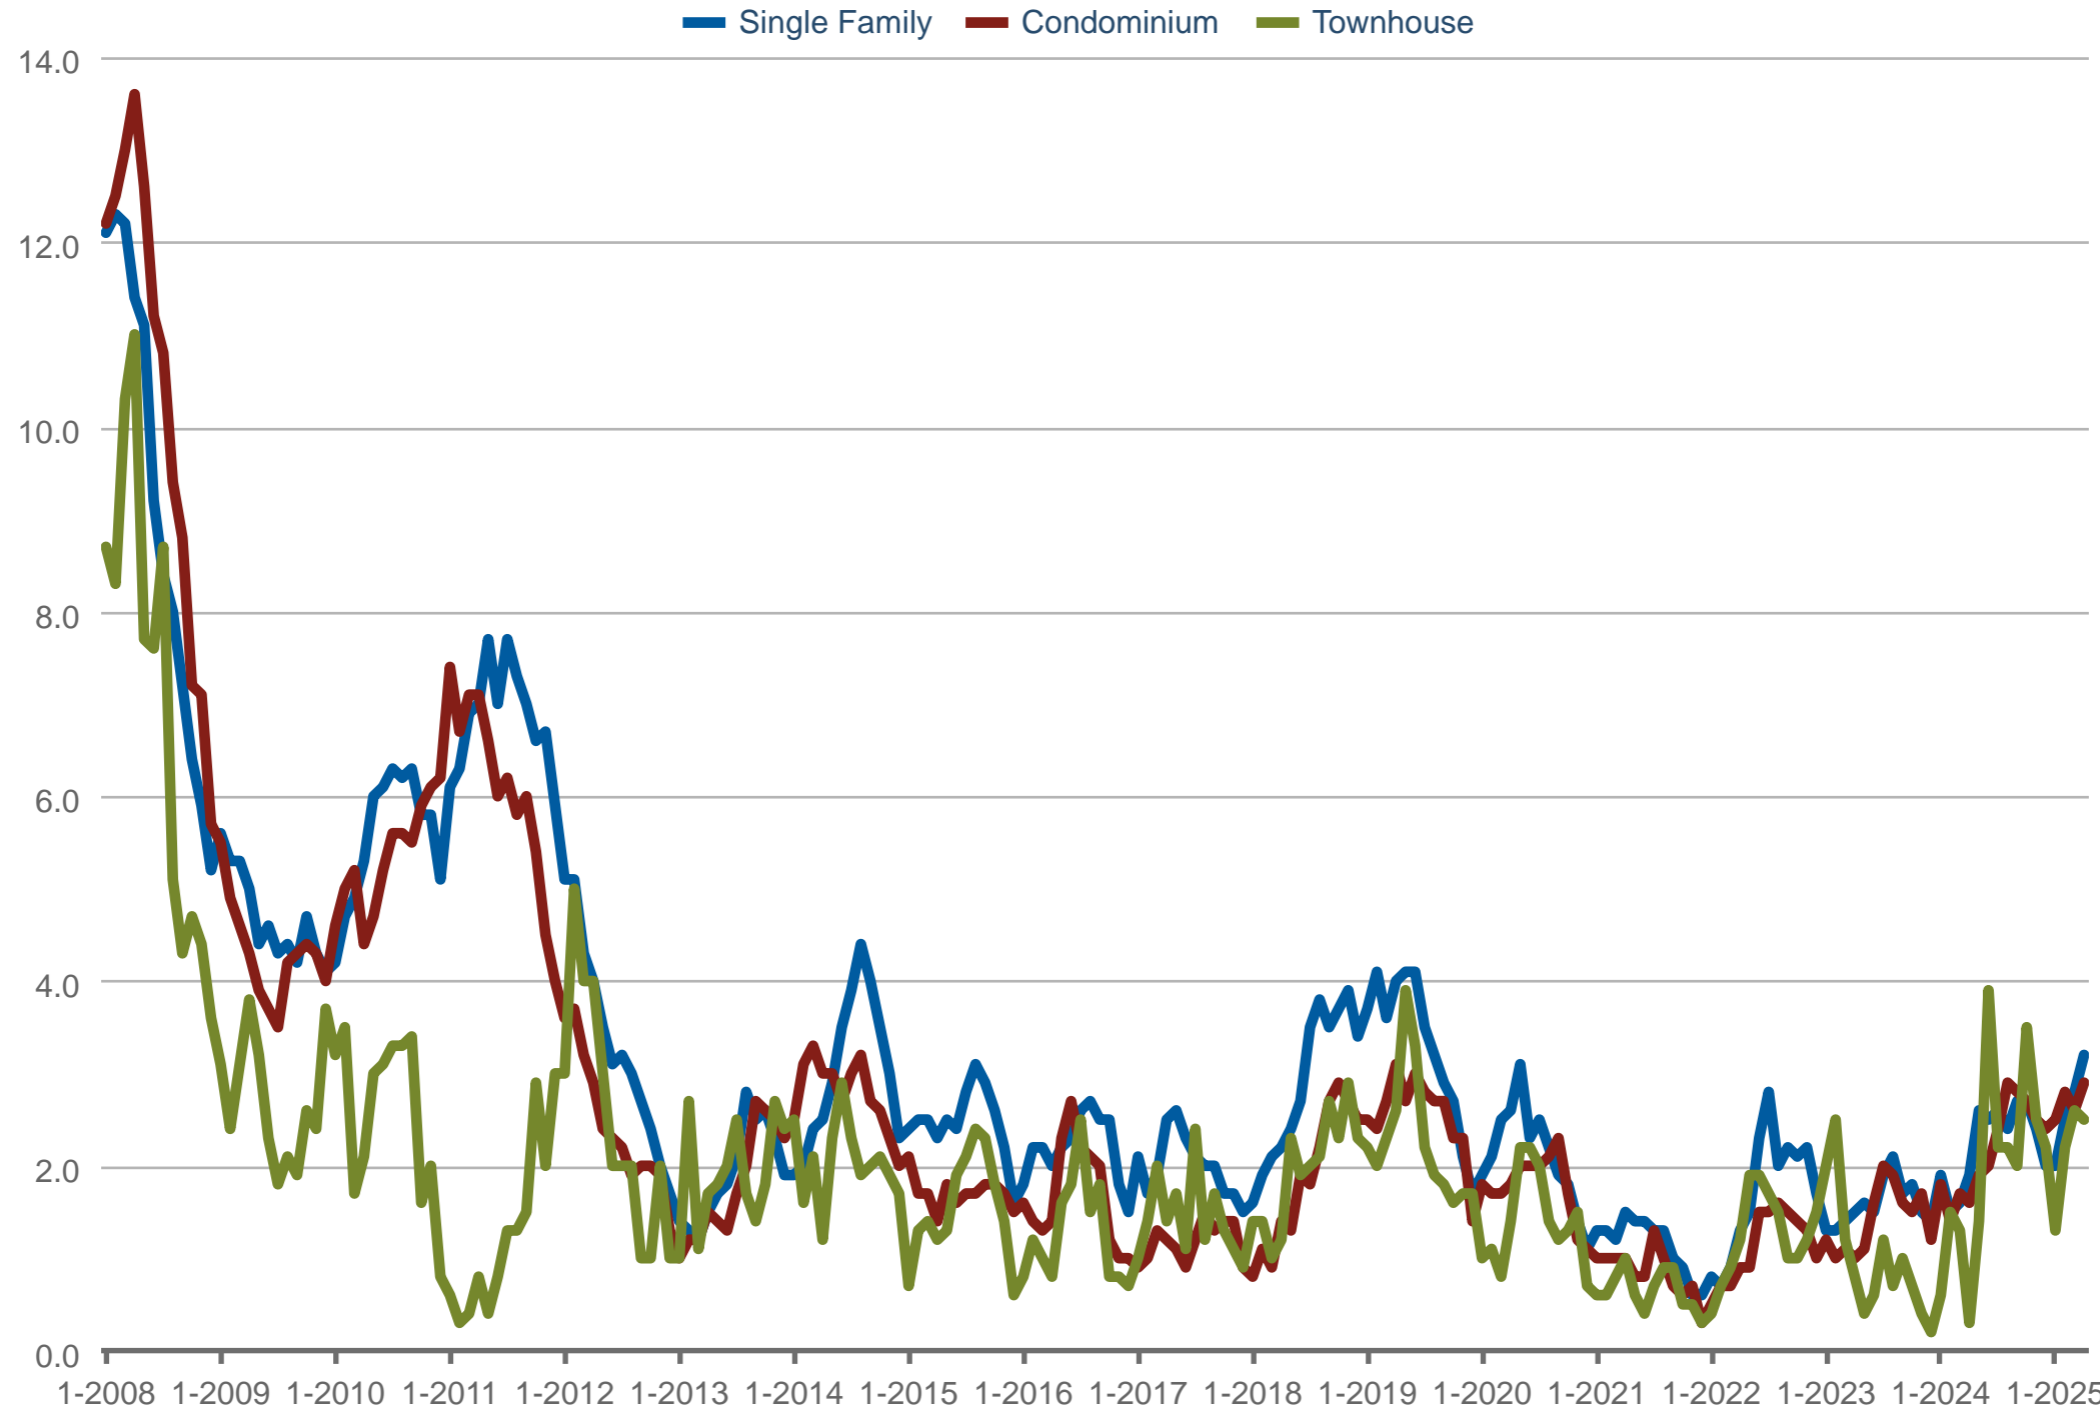

Inventory Months Supply - By Property Sub-Types

Lake Forest: Residential

Each data point is one month of activity. Data is from May 17, 2025.