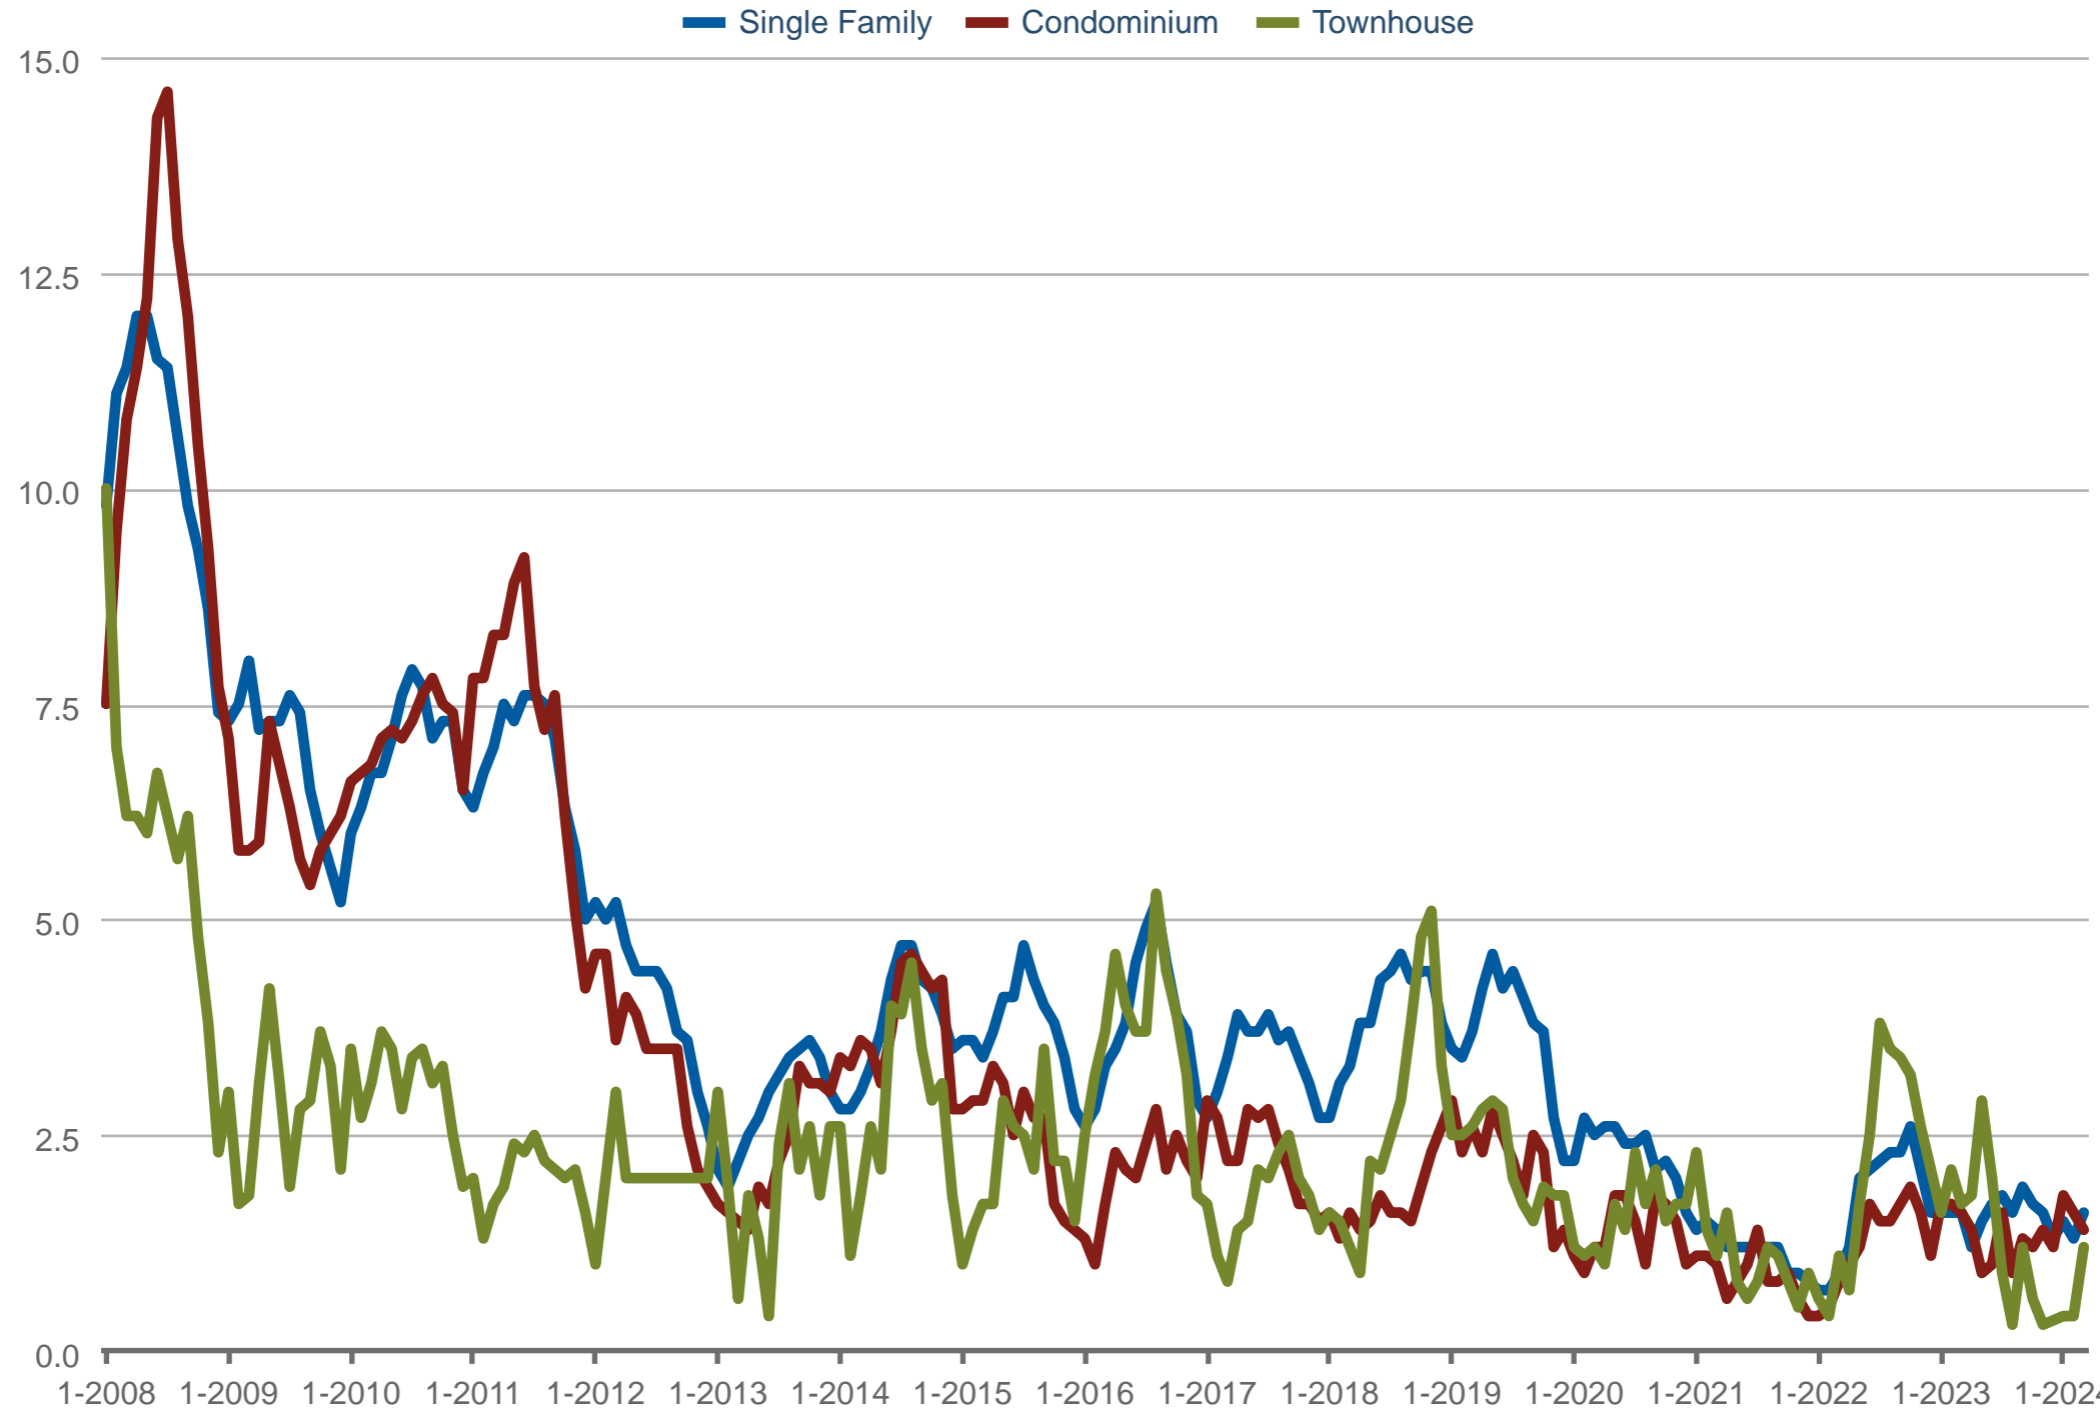

Inventory Months Supply - By Property Sub-Types

Yorba Linda: Residential

Each data point is one month of activity. Data is from April 20, 2024.

All data is from the California Regional Multiple Listing Service, INC. InfoSparks © 2024 ShowingTime.