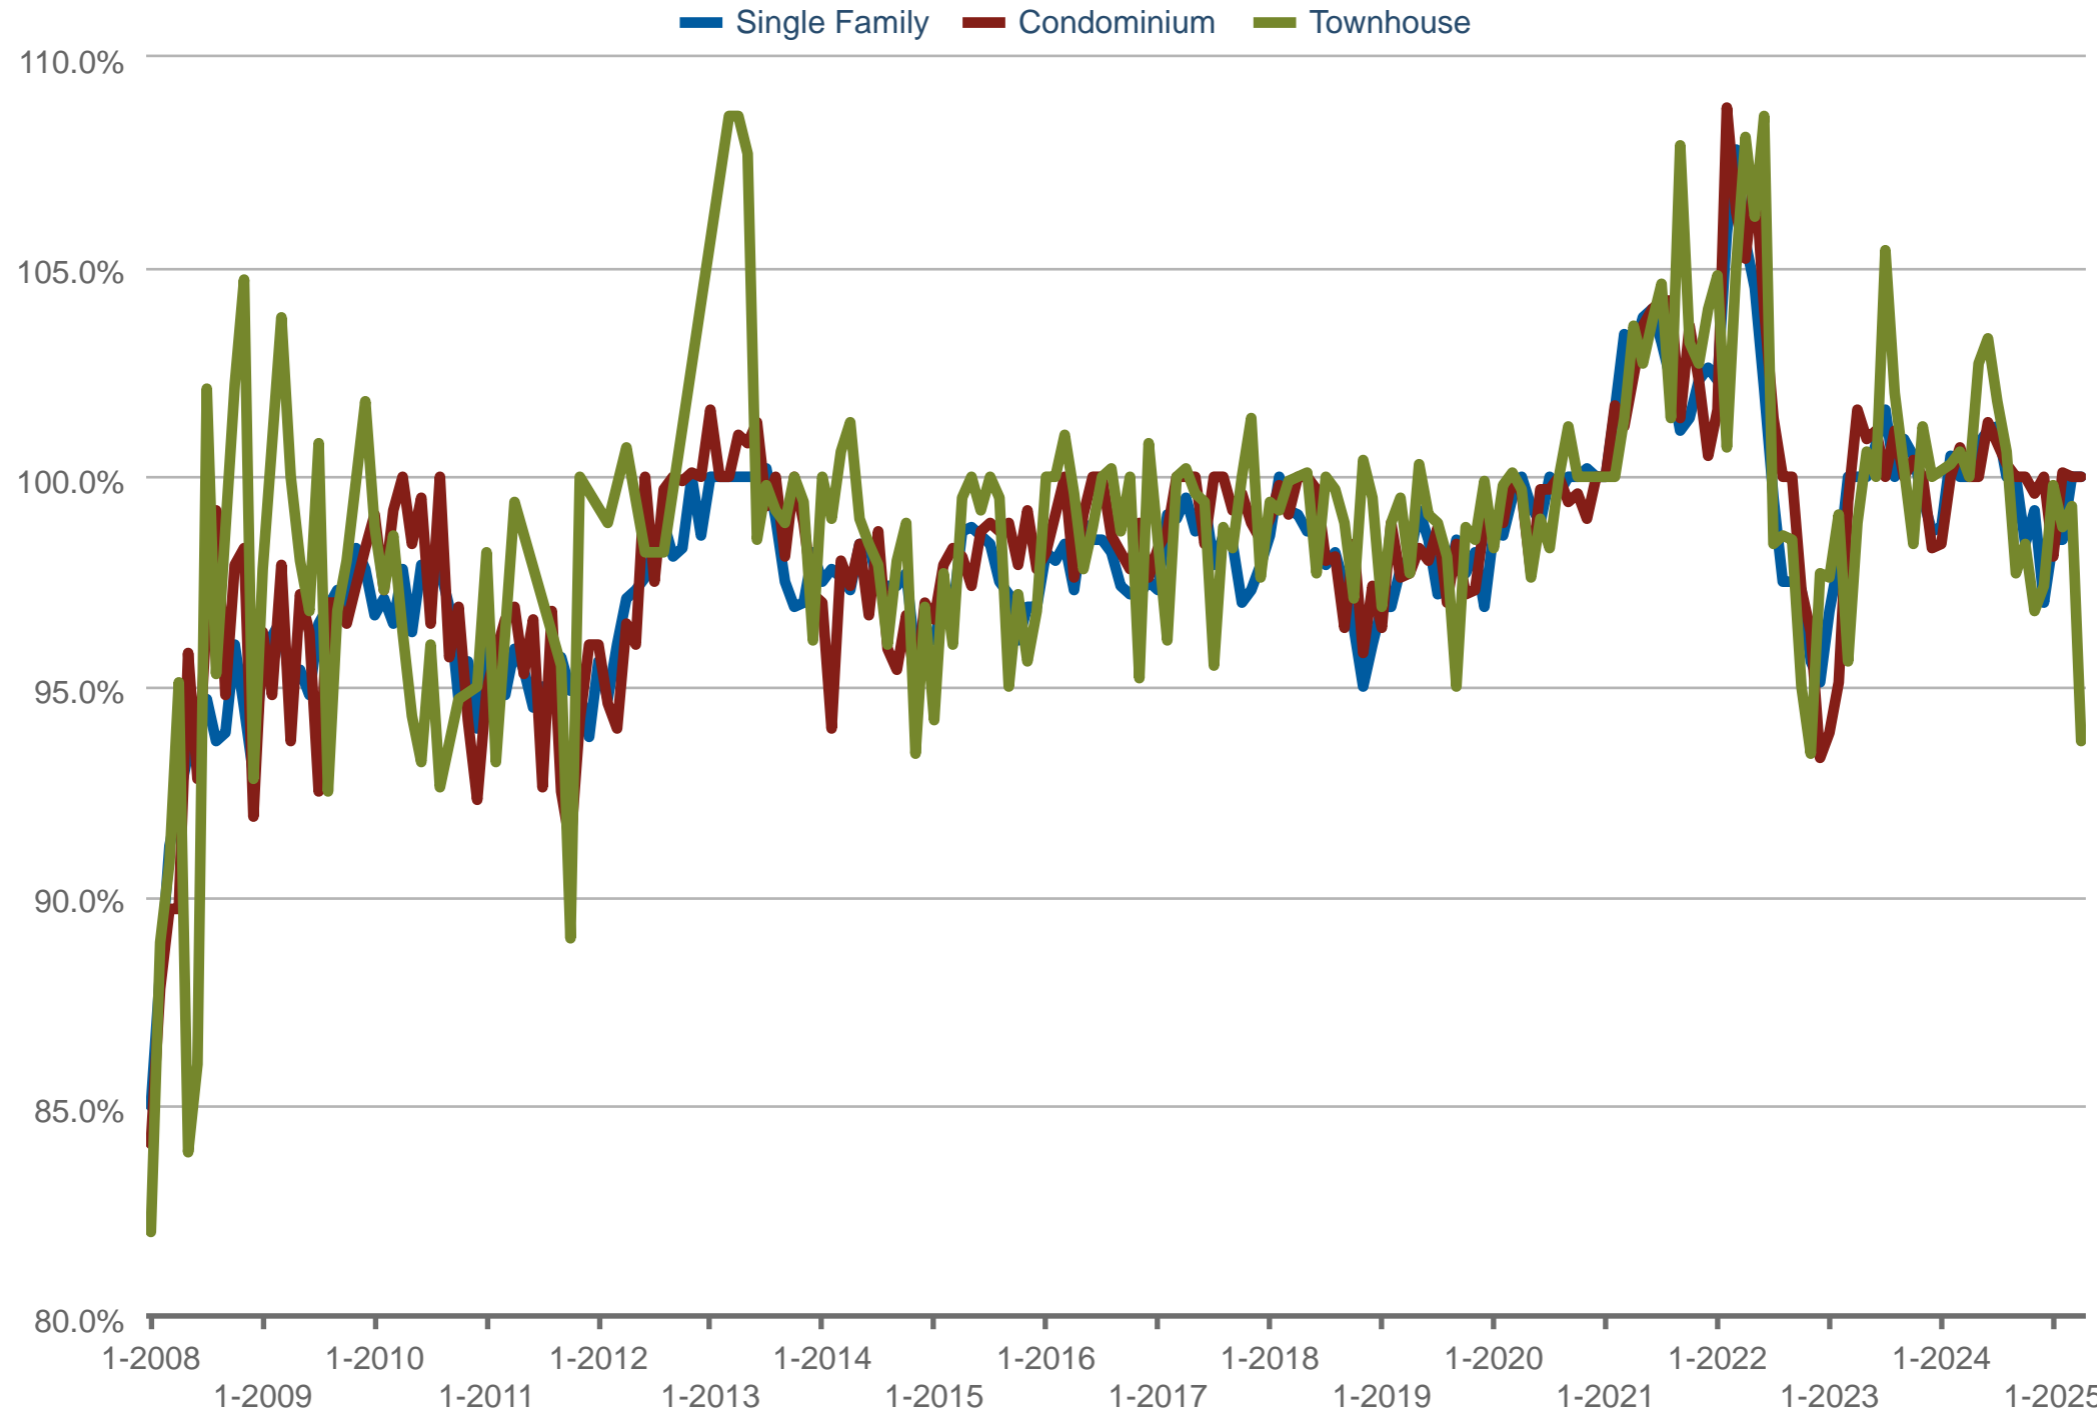

Median Percent of Original Price Received - By Property Sub-Types

Mission Viejo: Residential

Each data point is one month of activity. Data is from May 17, 2025.

All data is from the California Regional Multiple Listing Service, INC. InfoSparks © 2025 ShowingTime Plus, LLC.