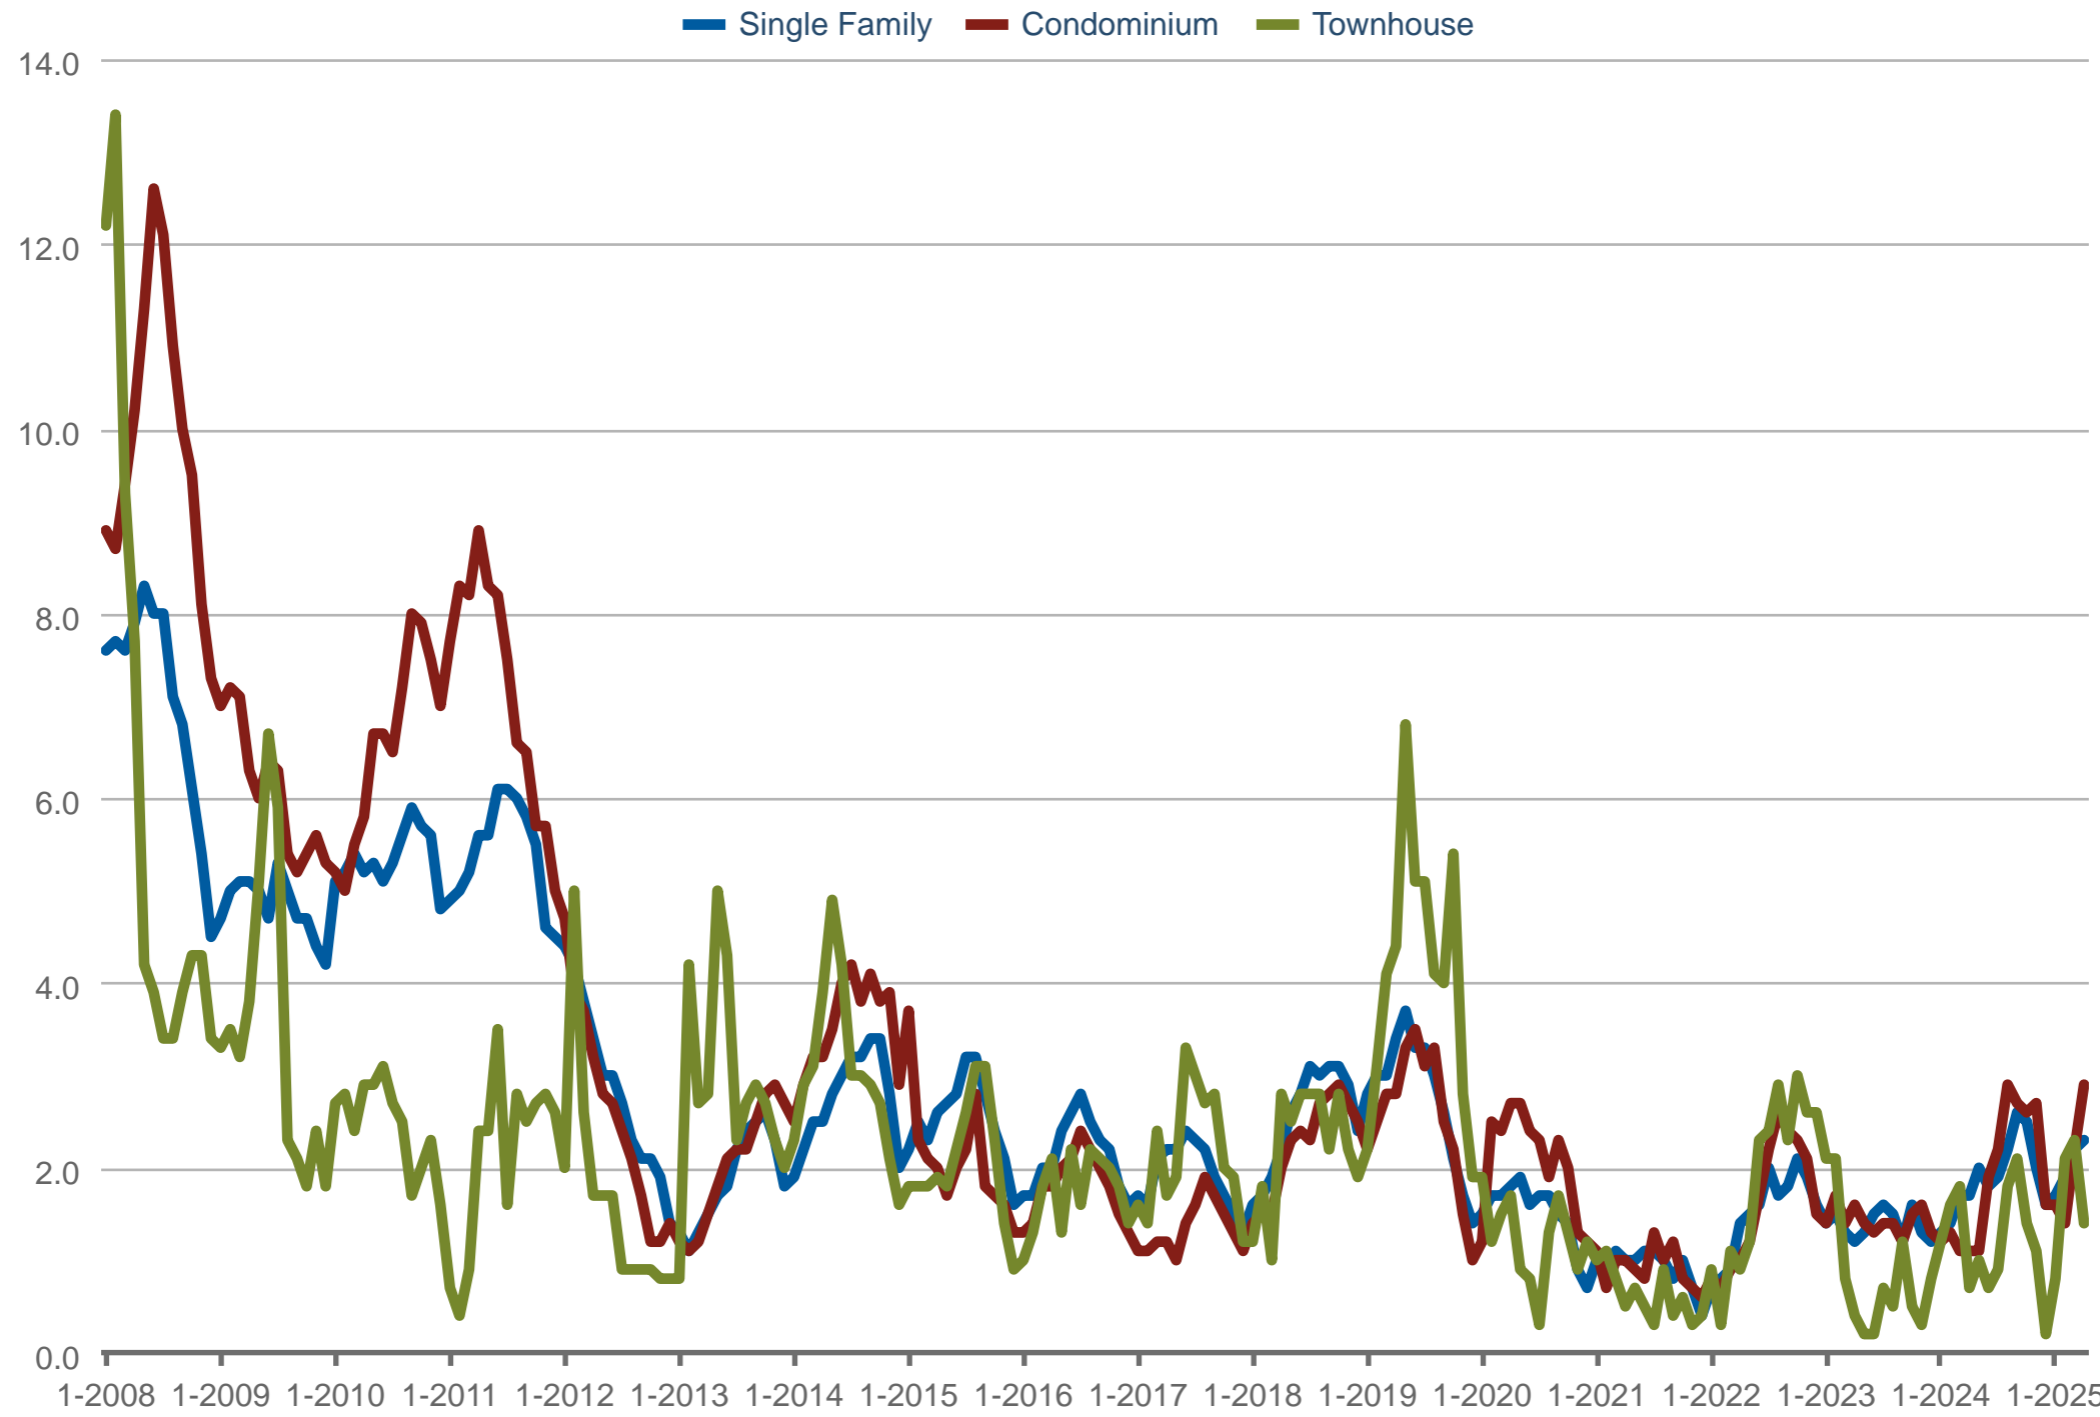

Inventory Months Supply - By Property Sub-Types

Mission Viejo: Residential

Each data point is one month of activity. Data is from May 17, 2025.