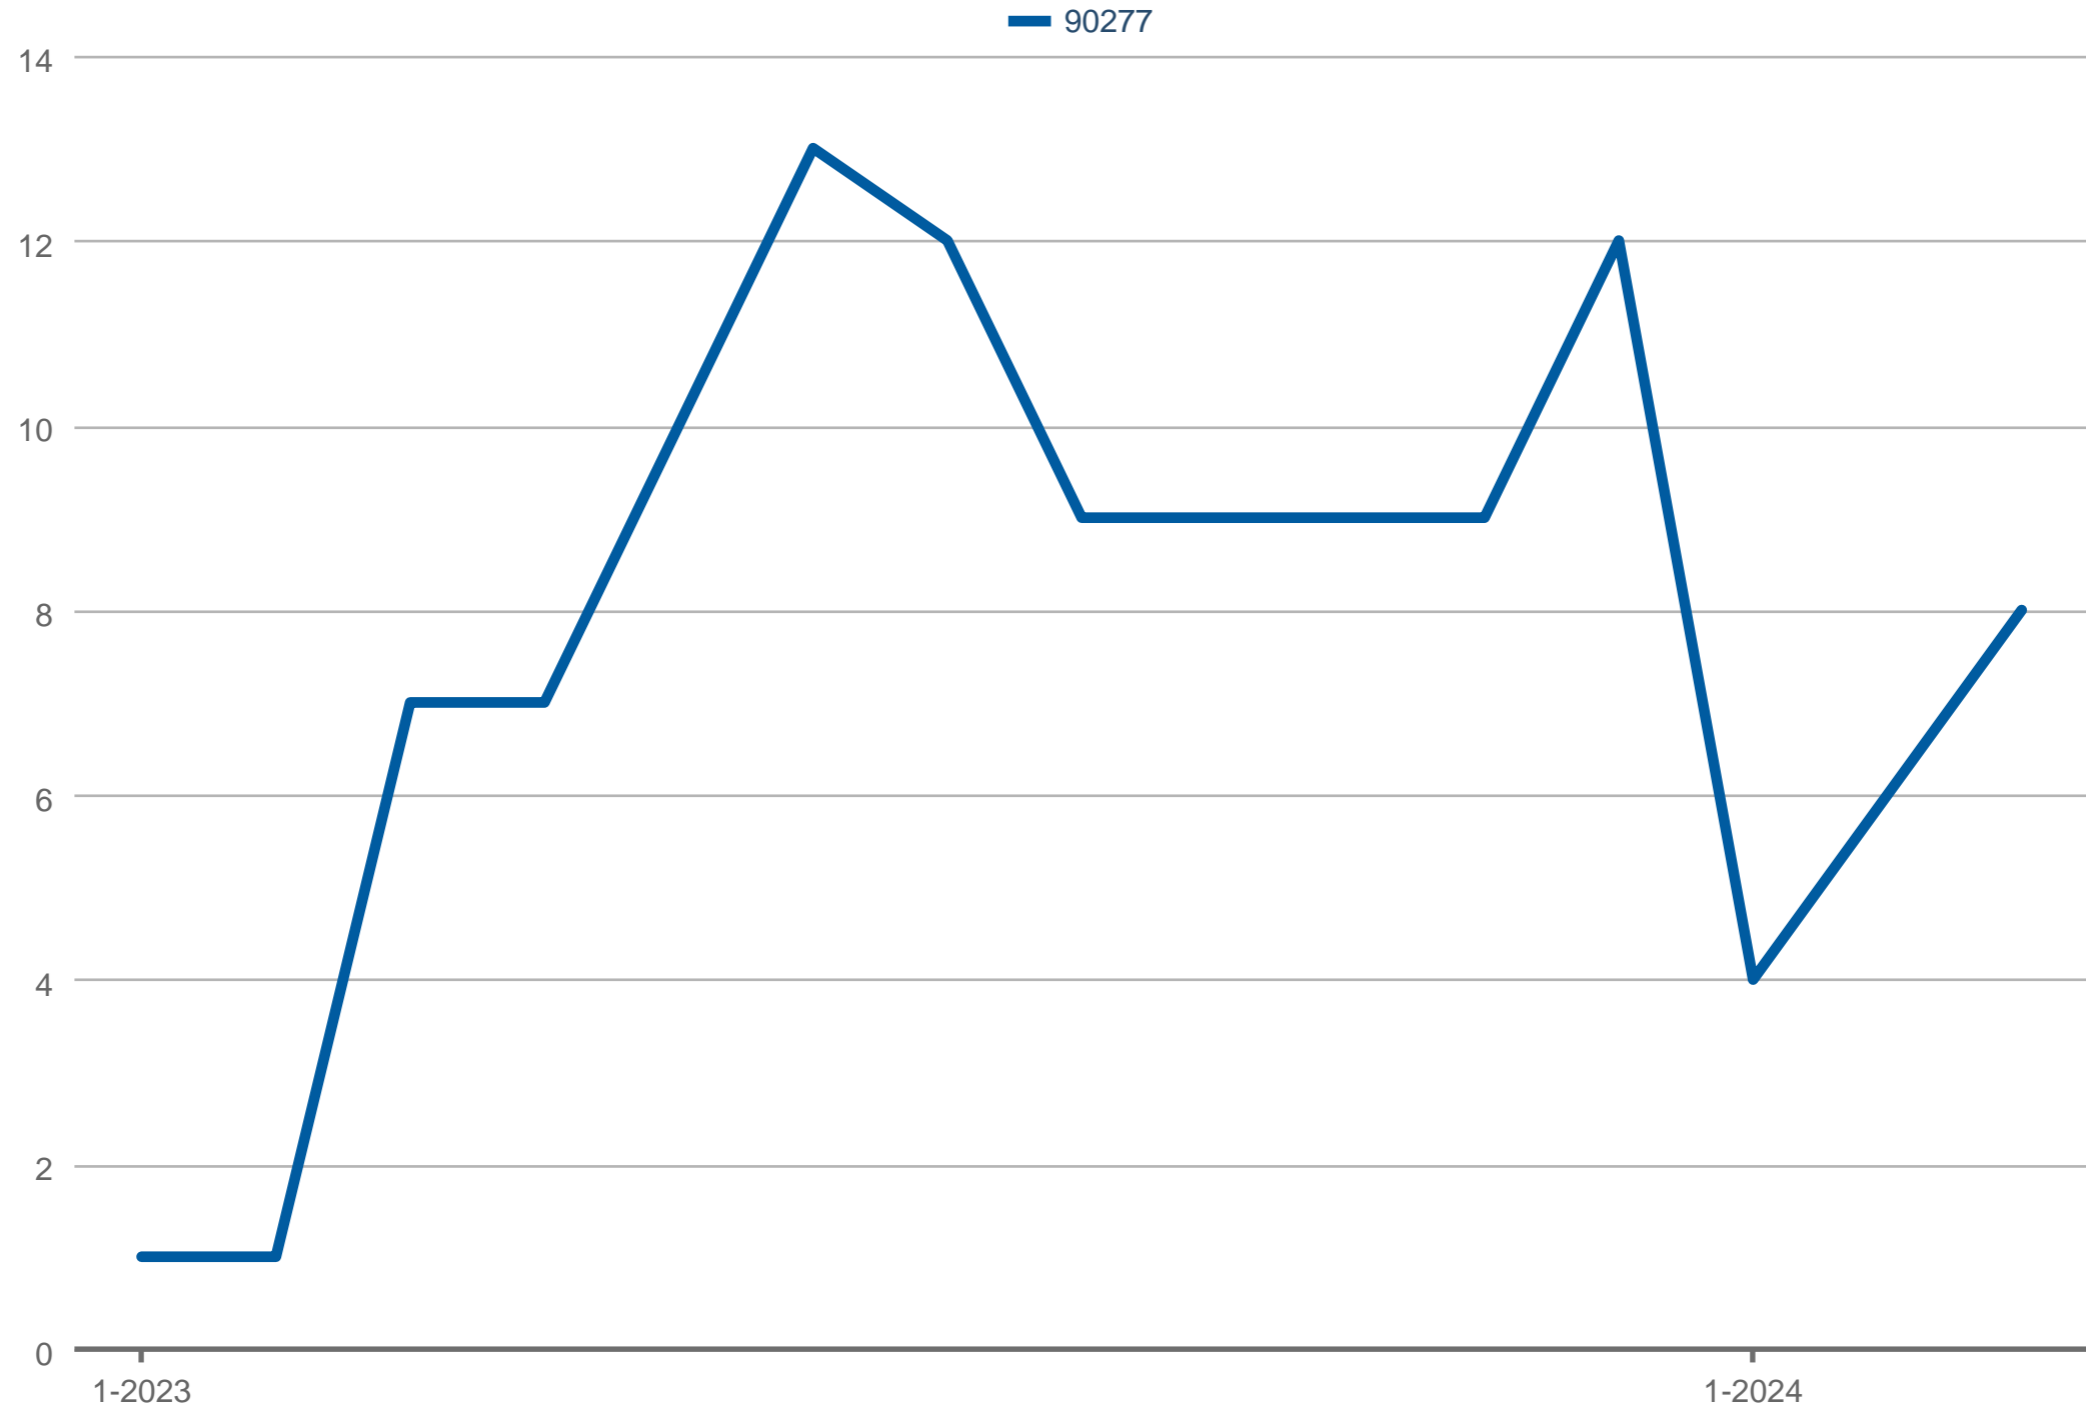

Closed Sales

90277: Residential, Single Family

Each data point is one month of activity. Data is from April 26, 2024.