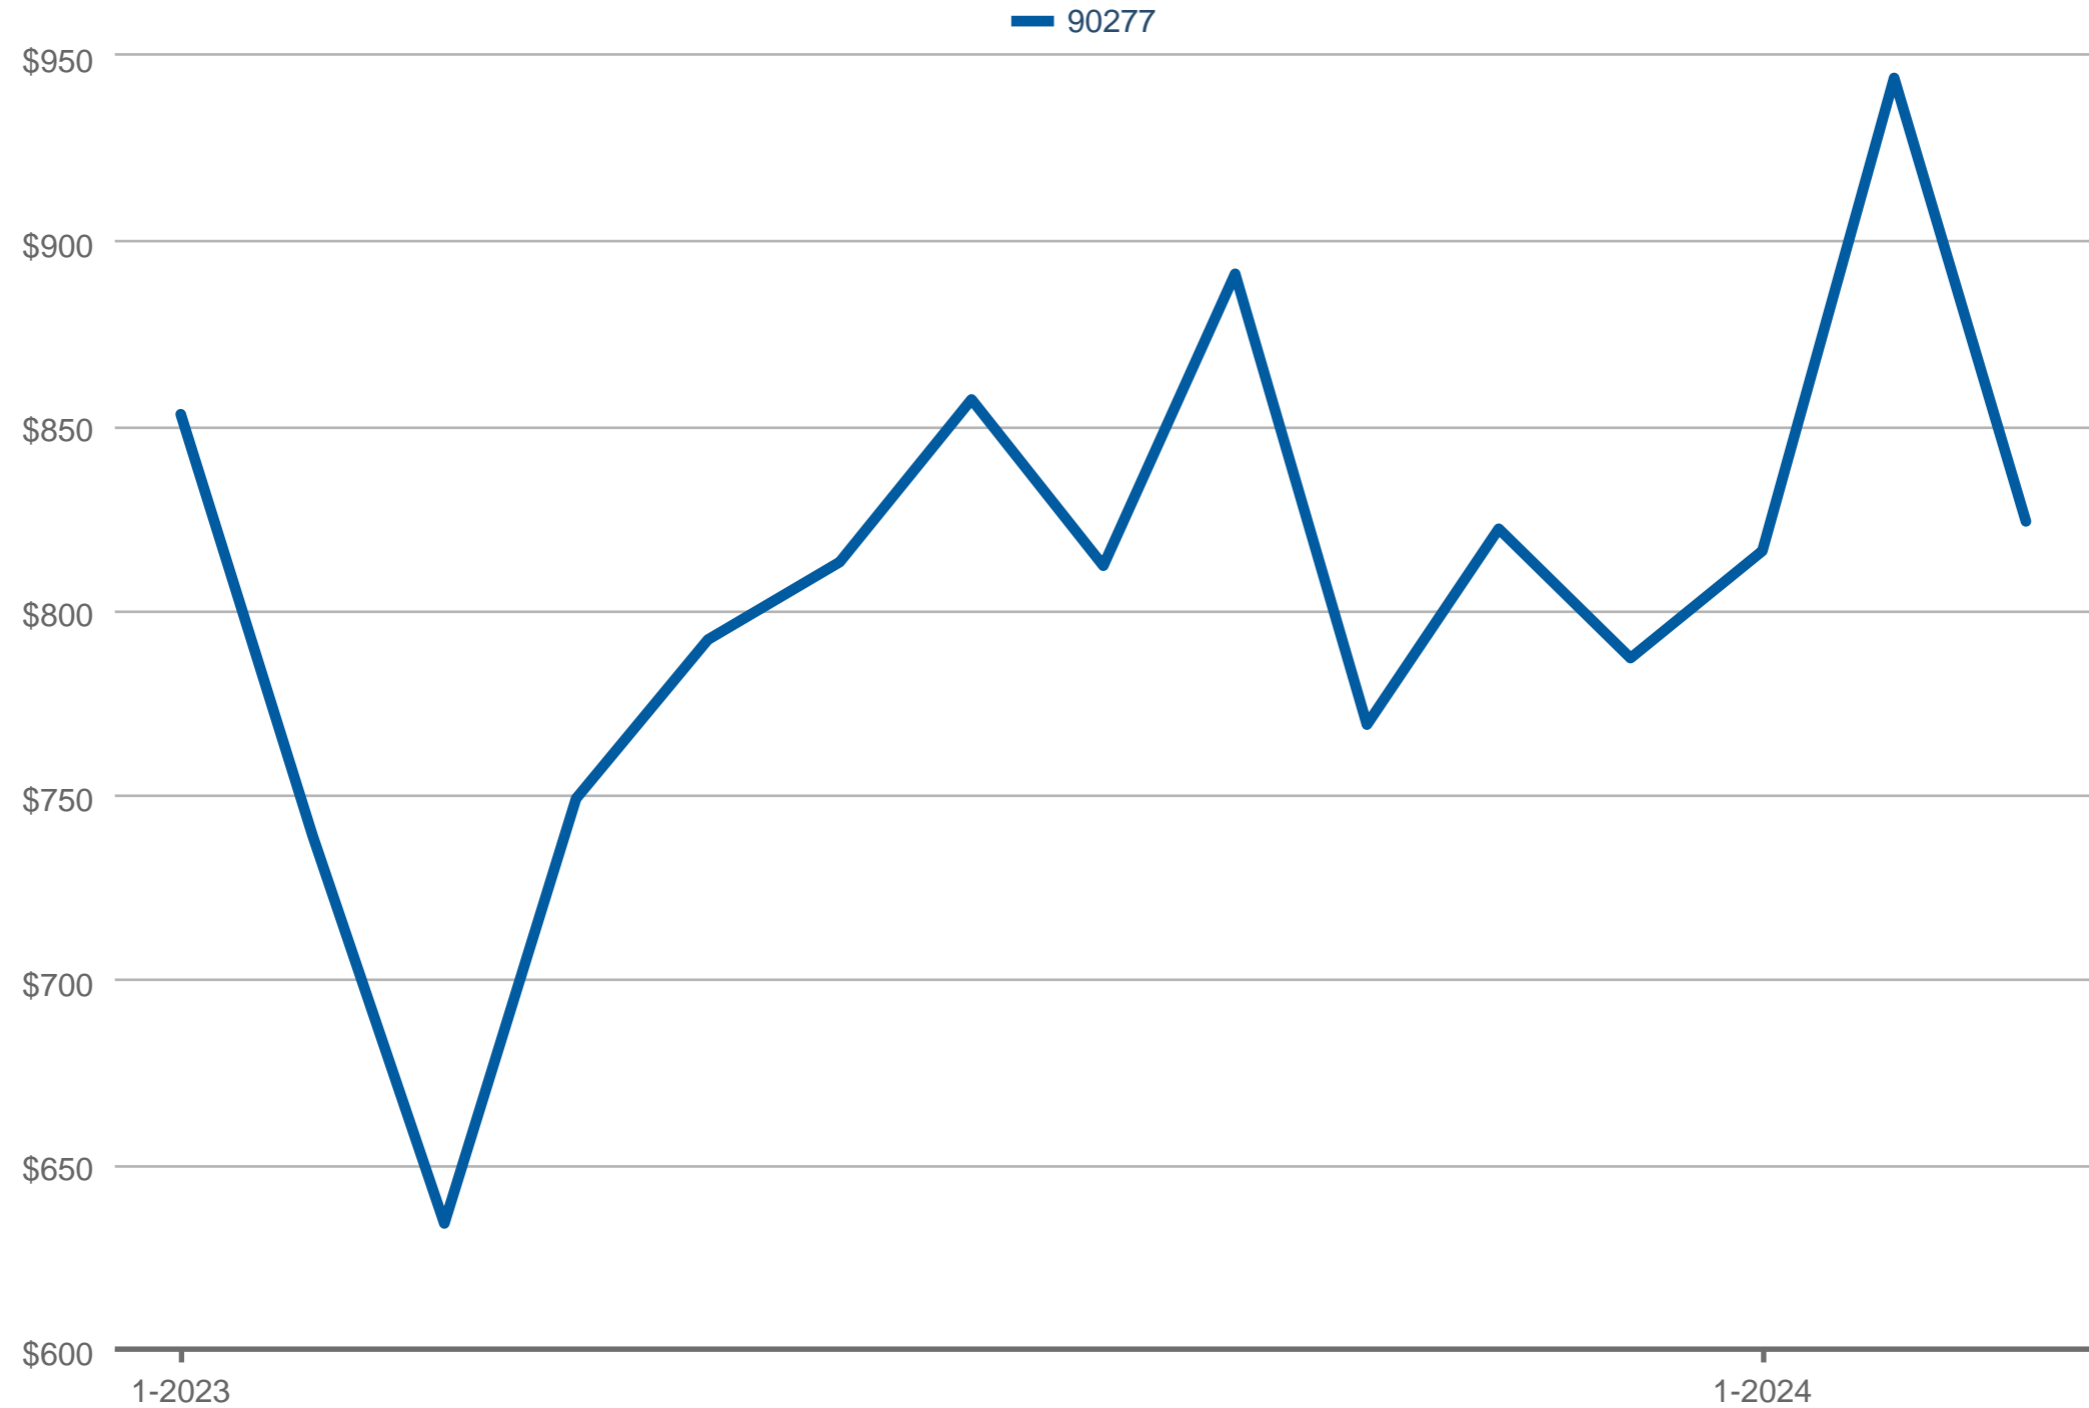

### Median Price Per Square Foot

90277: Residential, Condominium & Townhouse

Each data point is one month of activity. Data is from April 19, 2024.