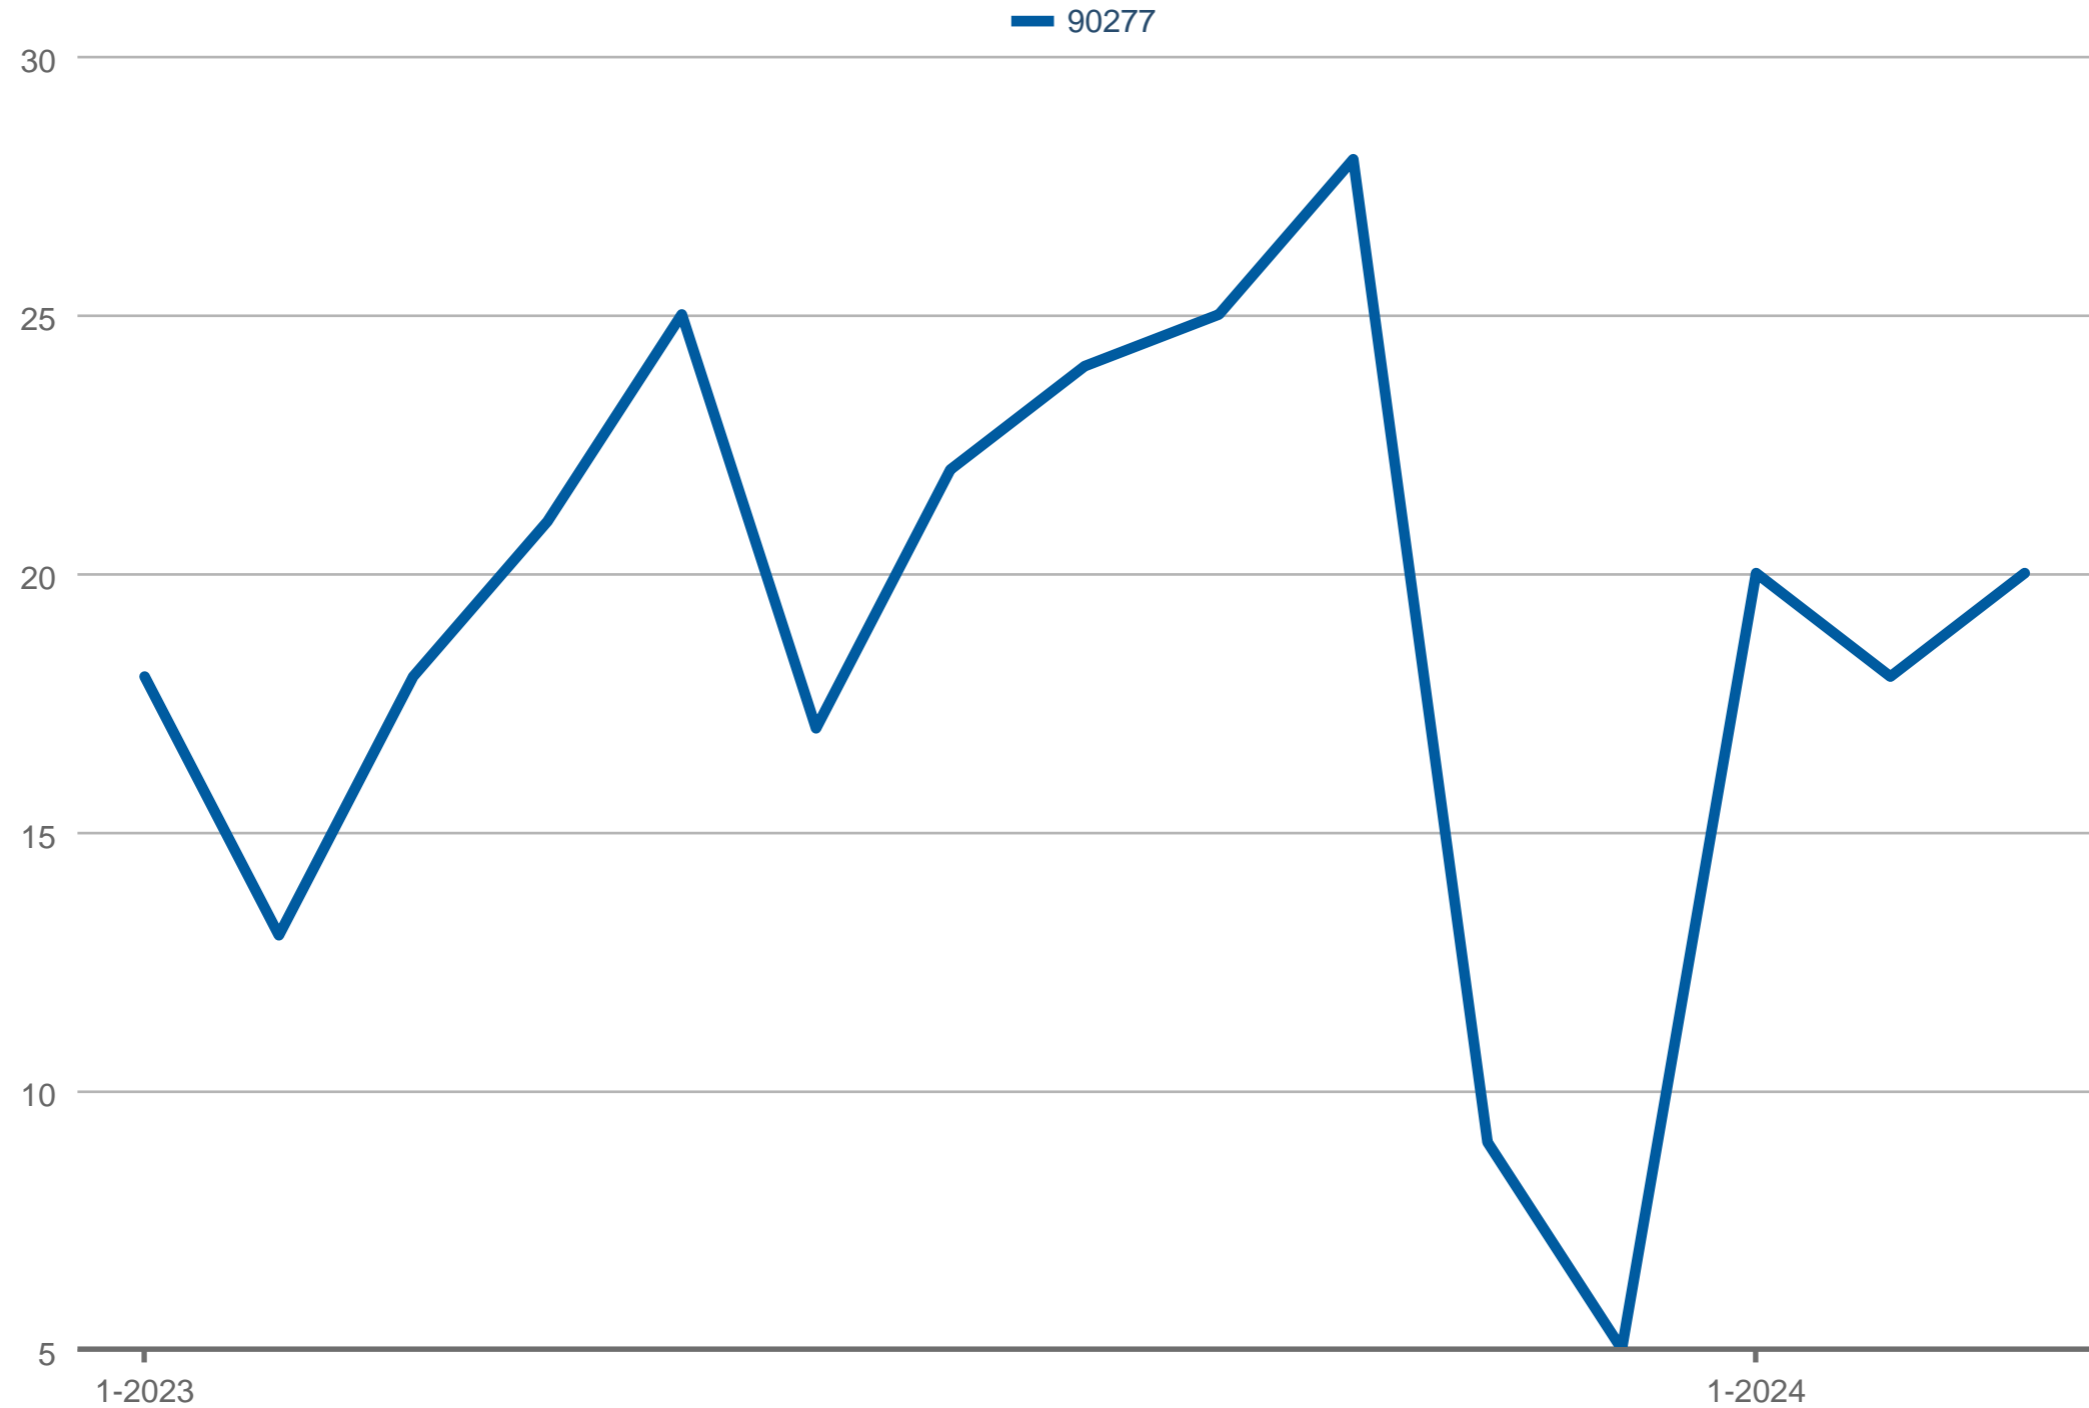

New Listings

90277: Residential, Condominium & Townhouse

Each data point is one month of activity. Data is from April 25, 2024.