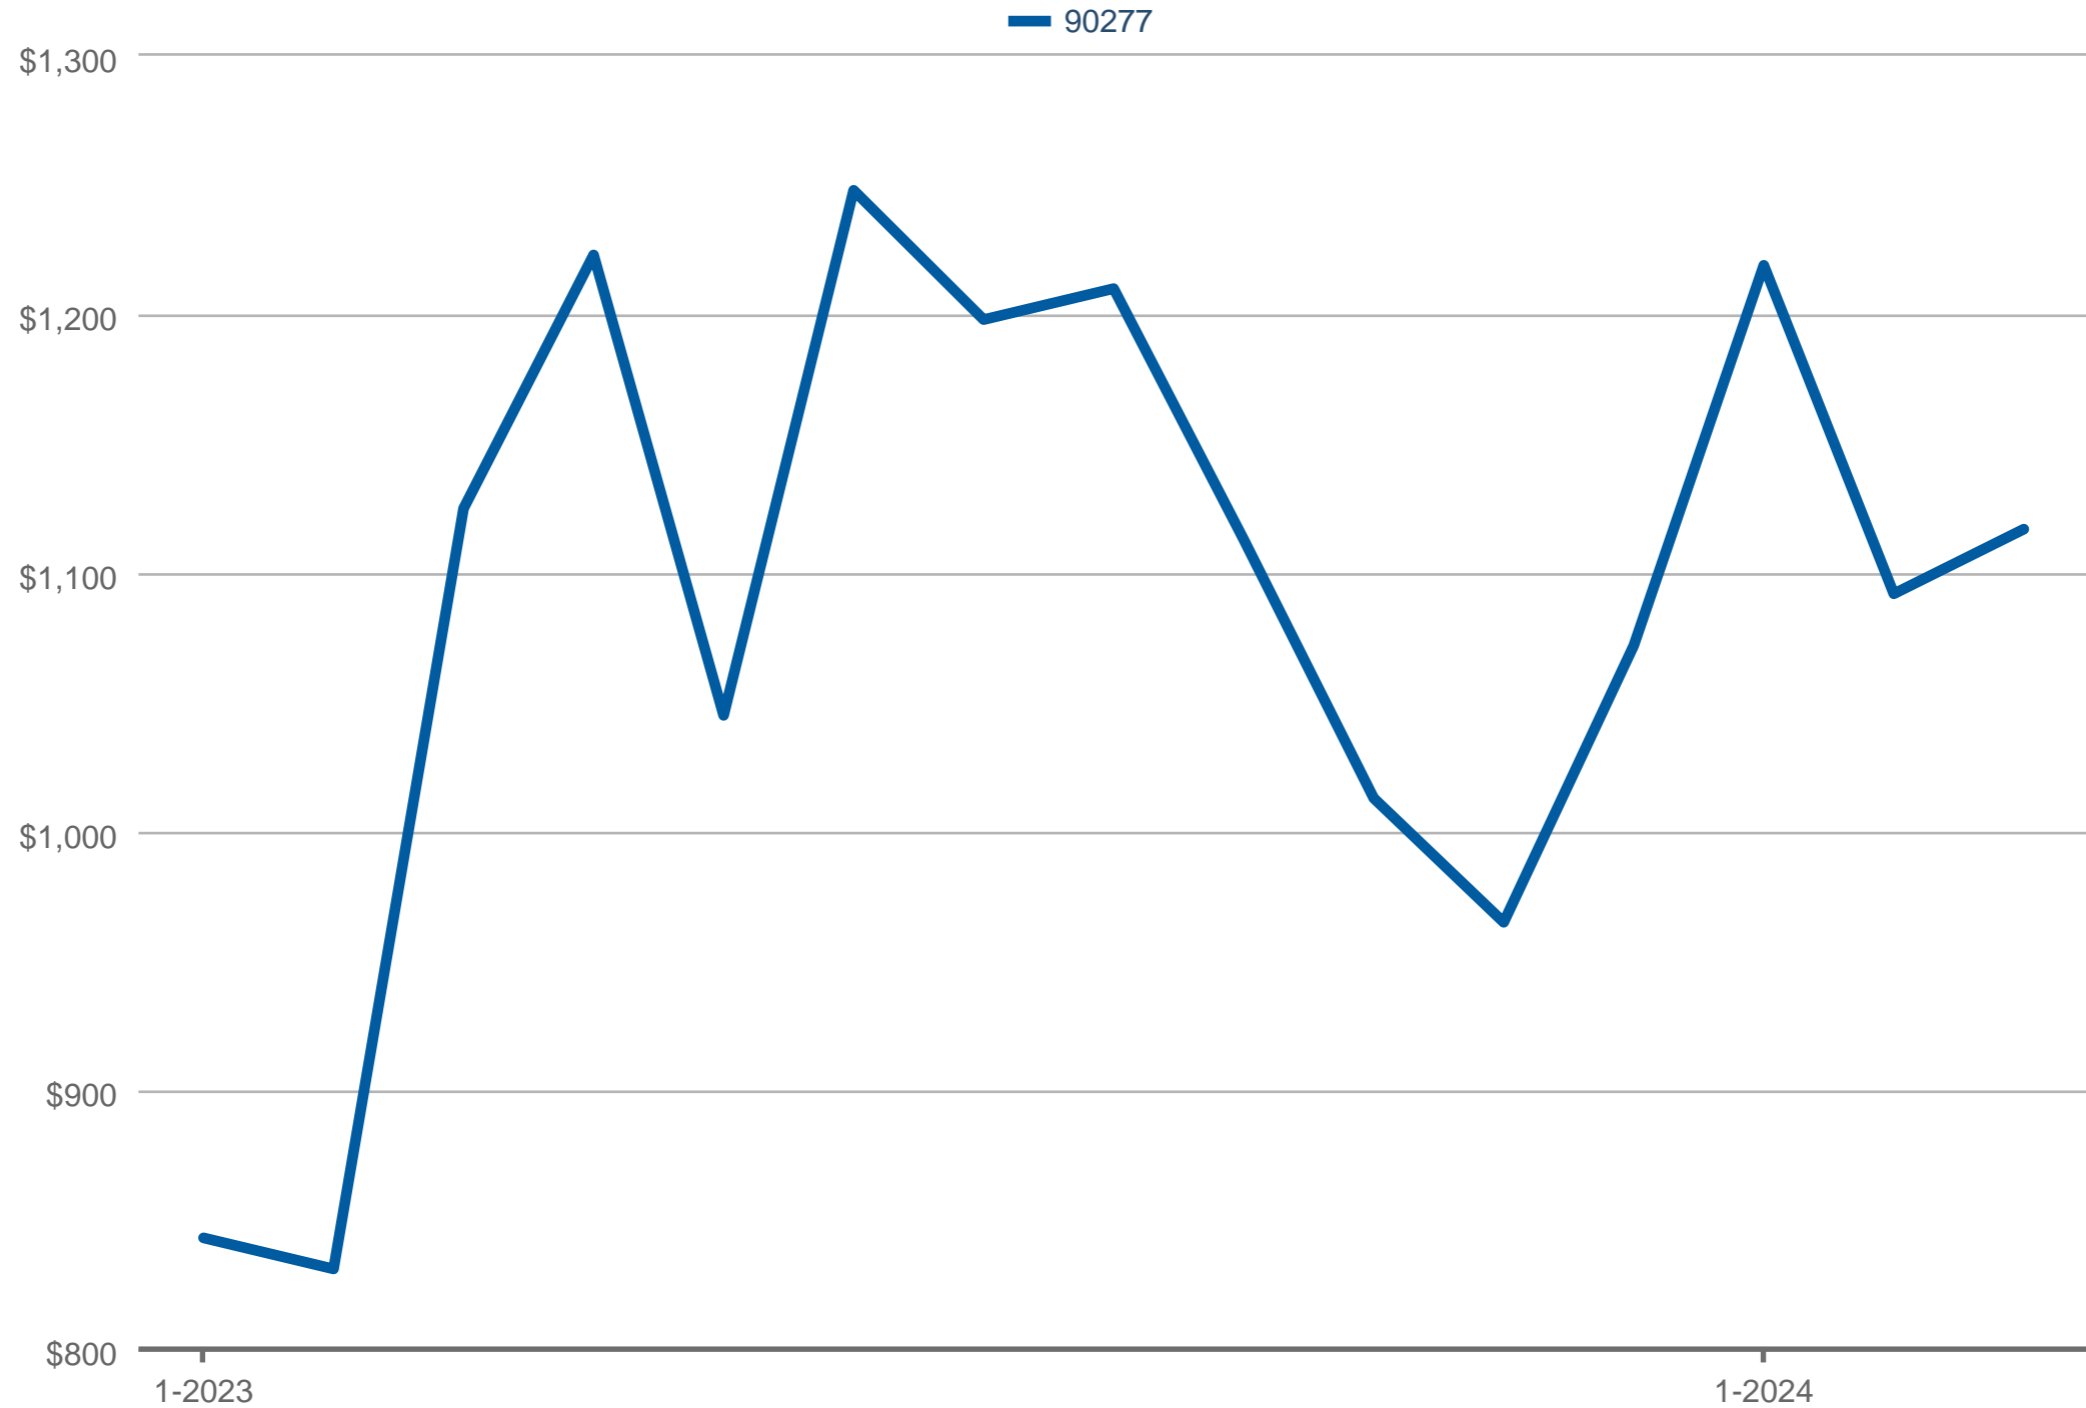

### Median Price Per Square Foot

90277: Residential, Single Family

Each data point is one month of activity. Data is from April 25, 2024.