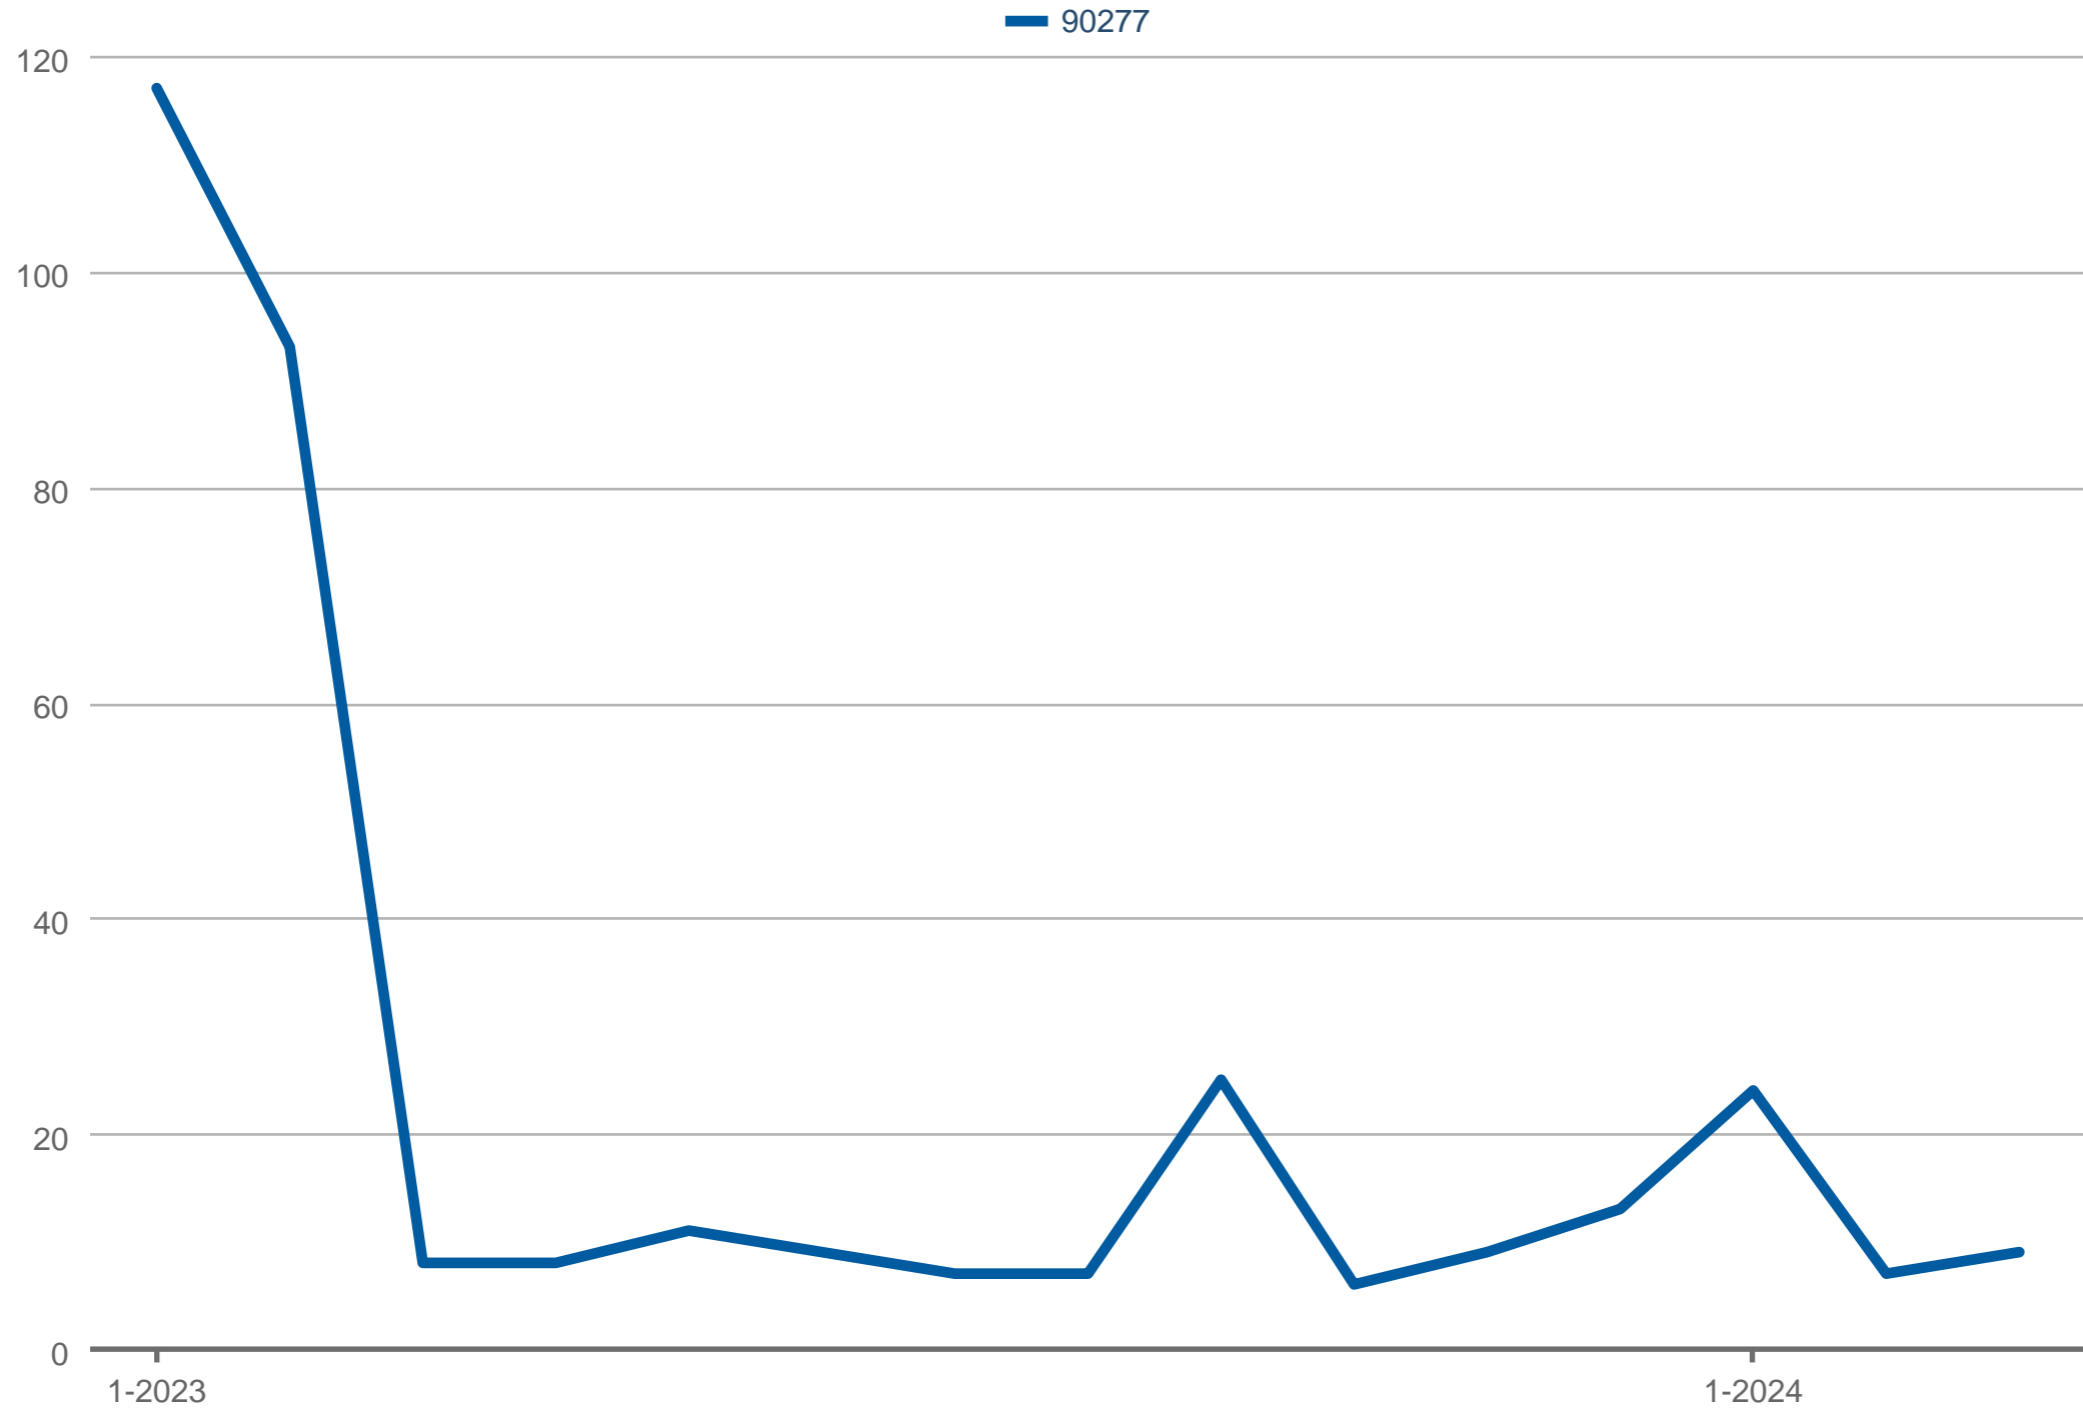

Median Days on Market

90277: Residential, Single Family

Each data point is one month of activity. Data is from April 19, 2024.