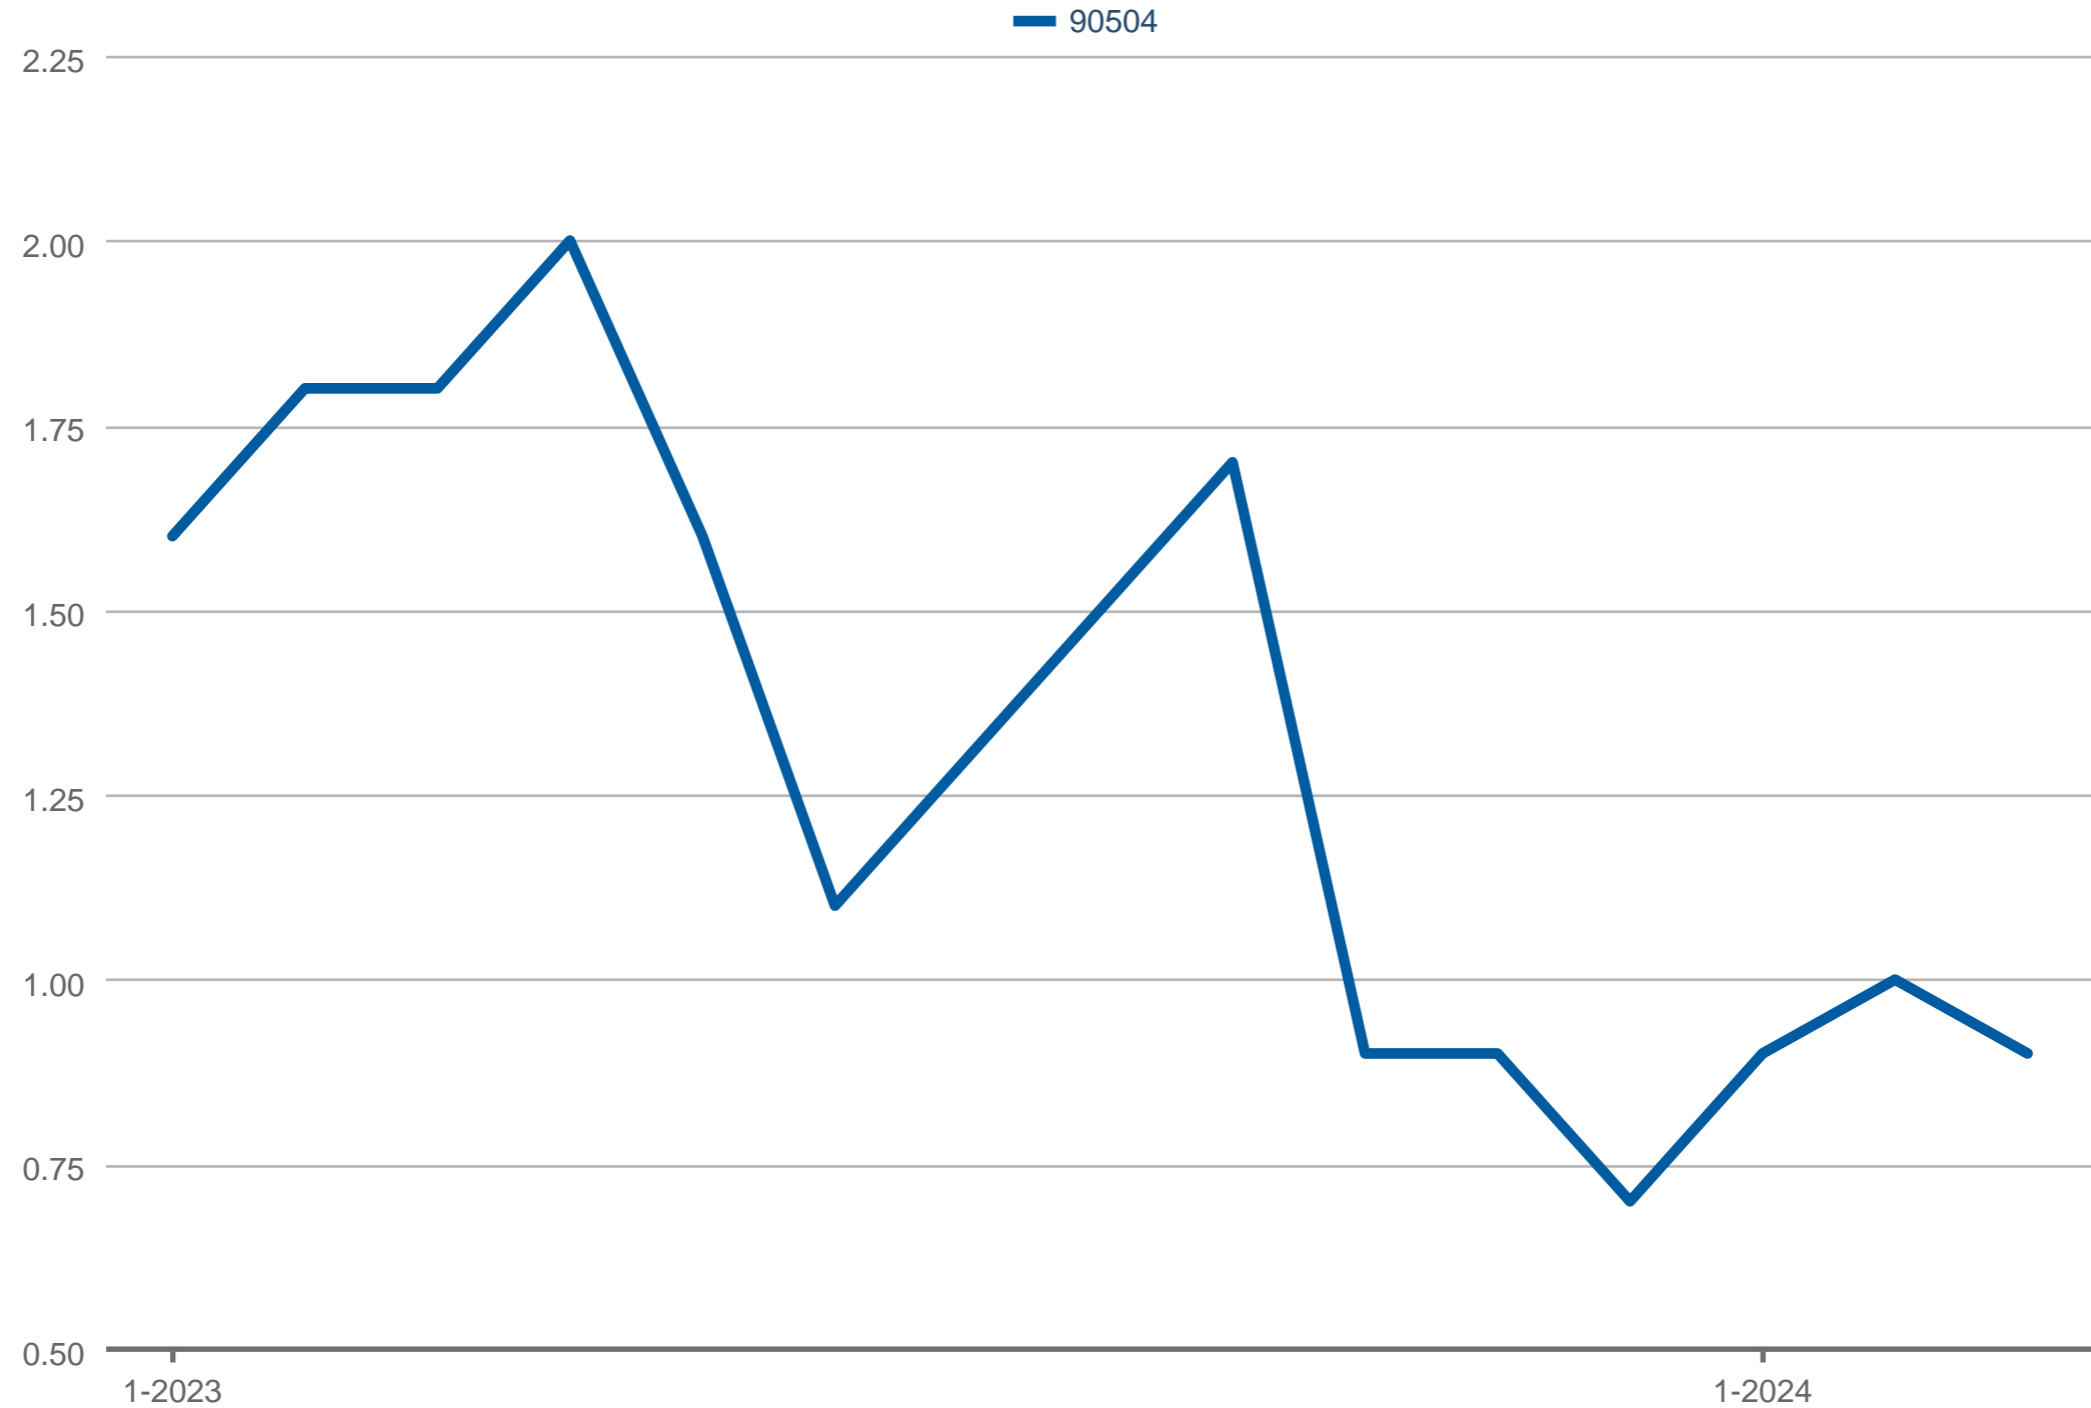

### Inventory Months Supply

90504: Residential, Single Family

Each data point is one month of activity. Data is from April 20, 2024.