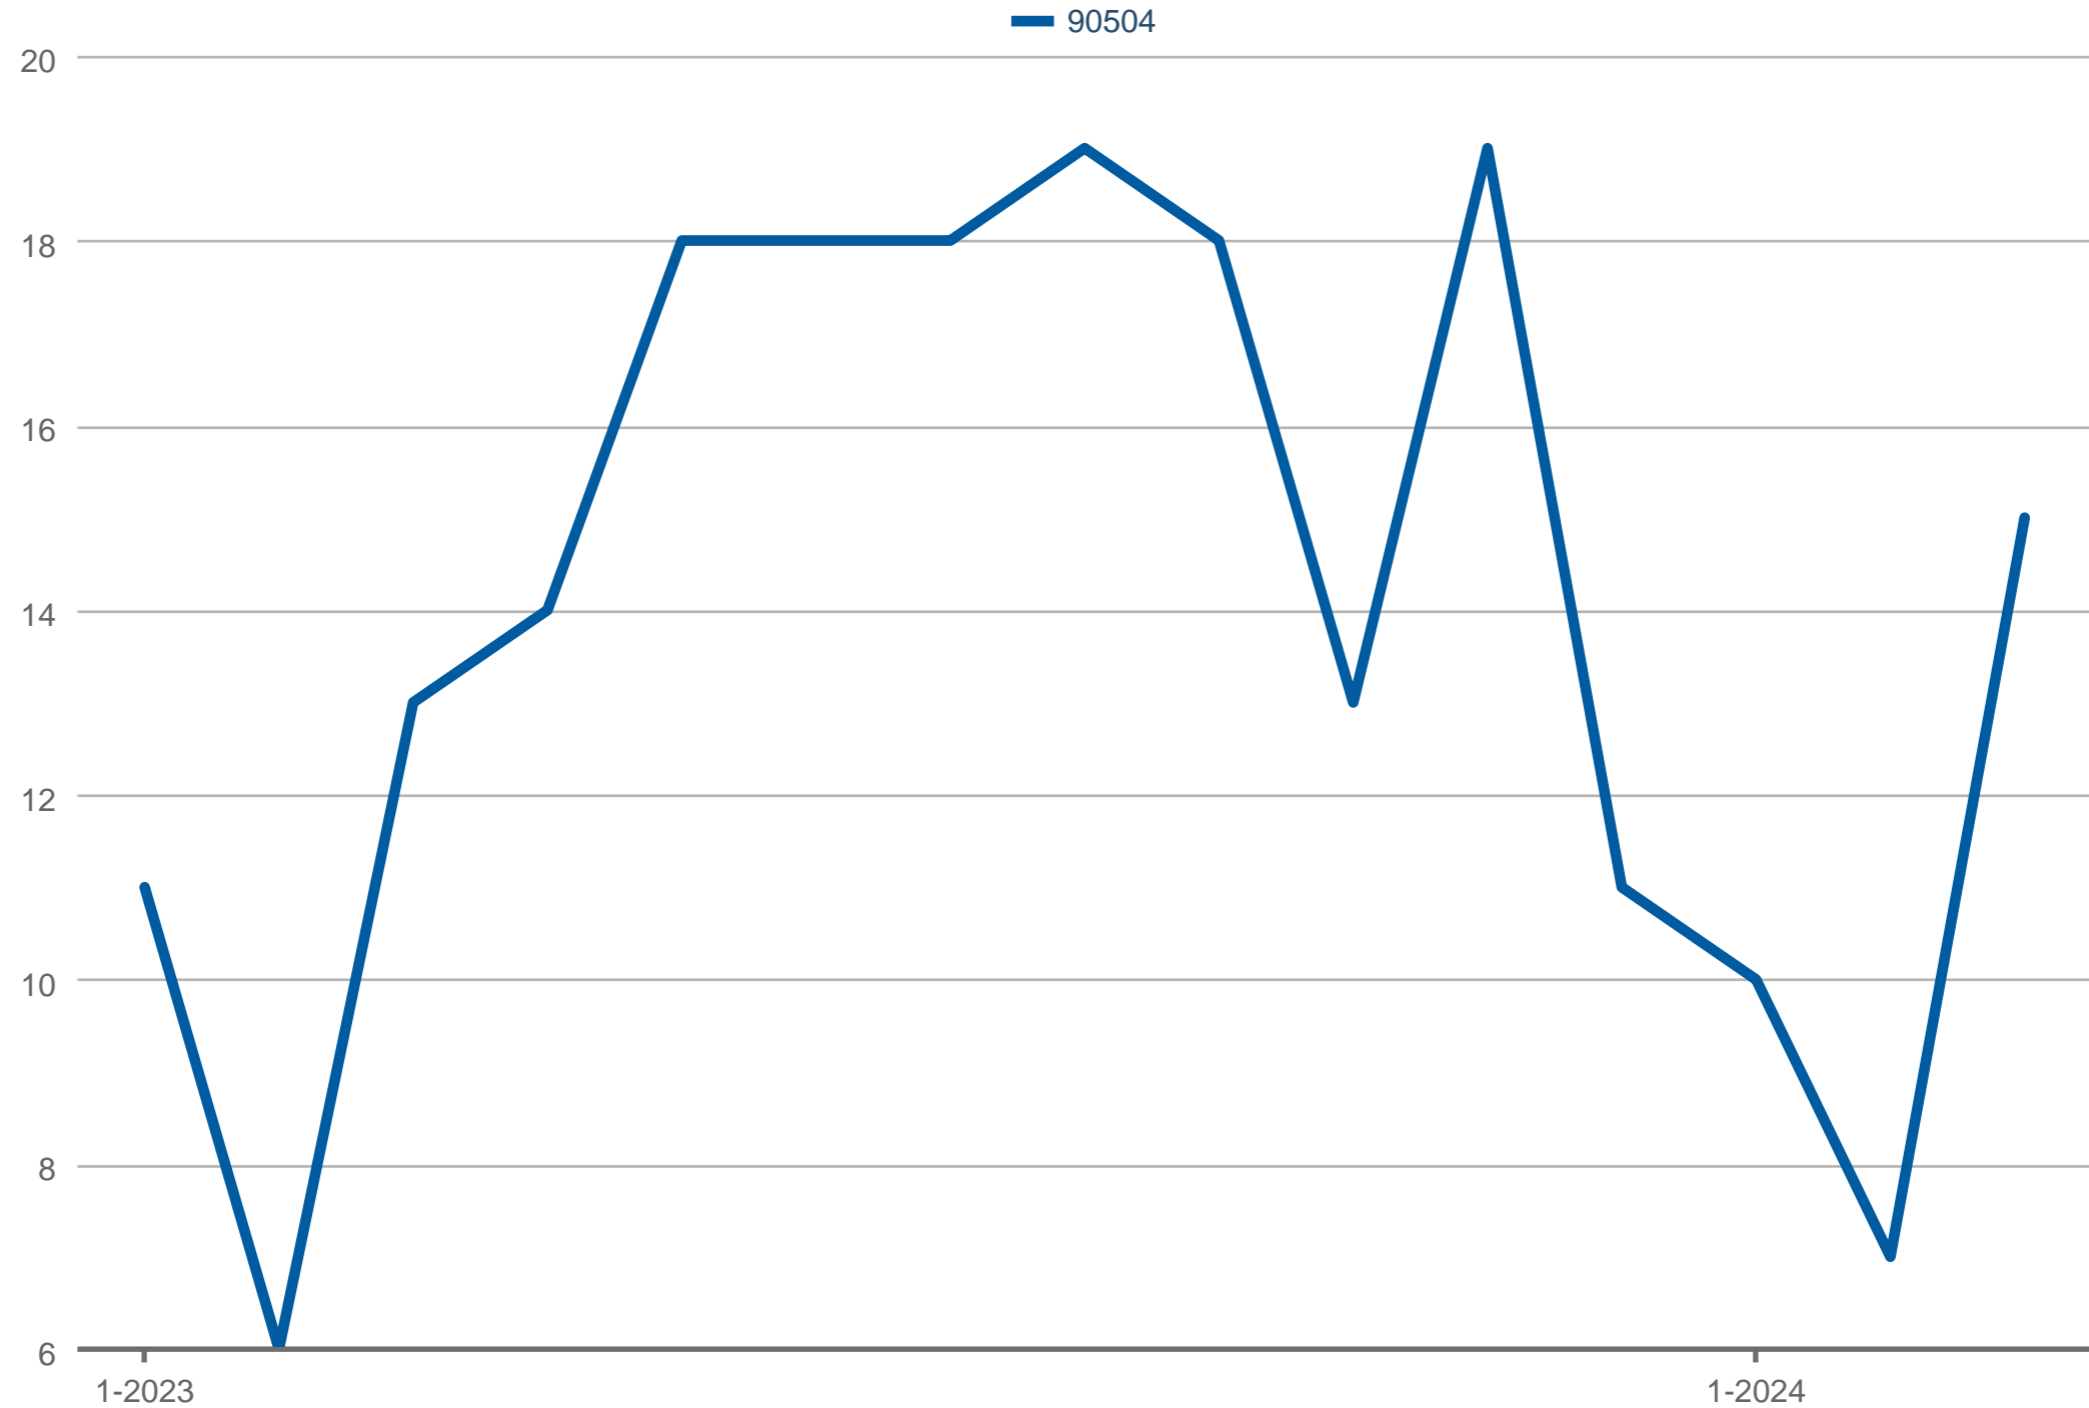

### Closed Sales

90504: Residential, Single Family

Each data point is one month of activity. Data is from April 26, 2024.