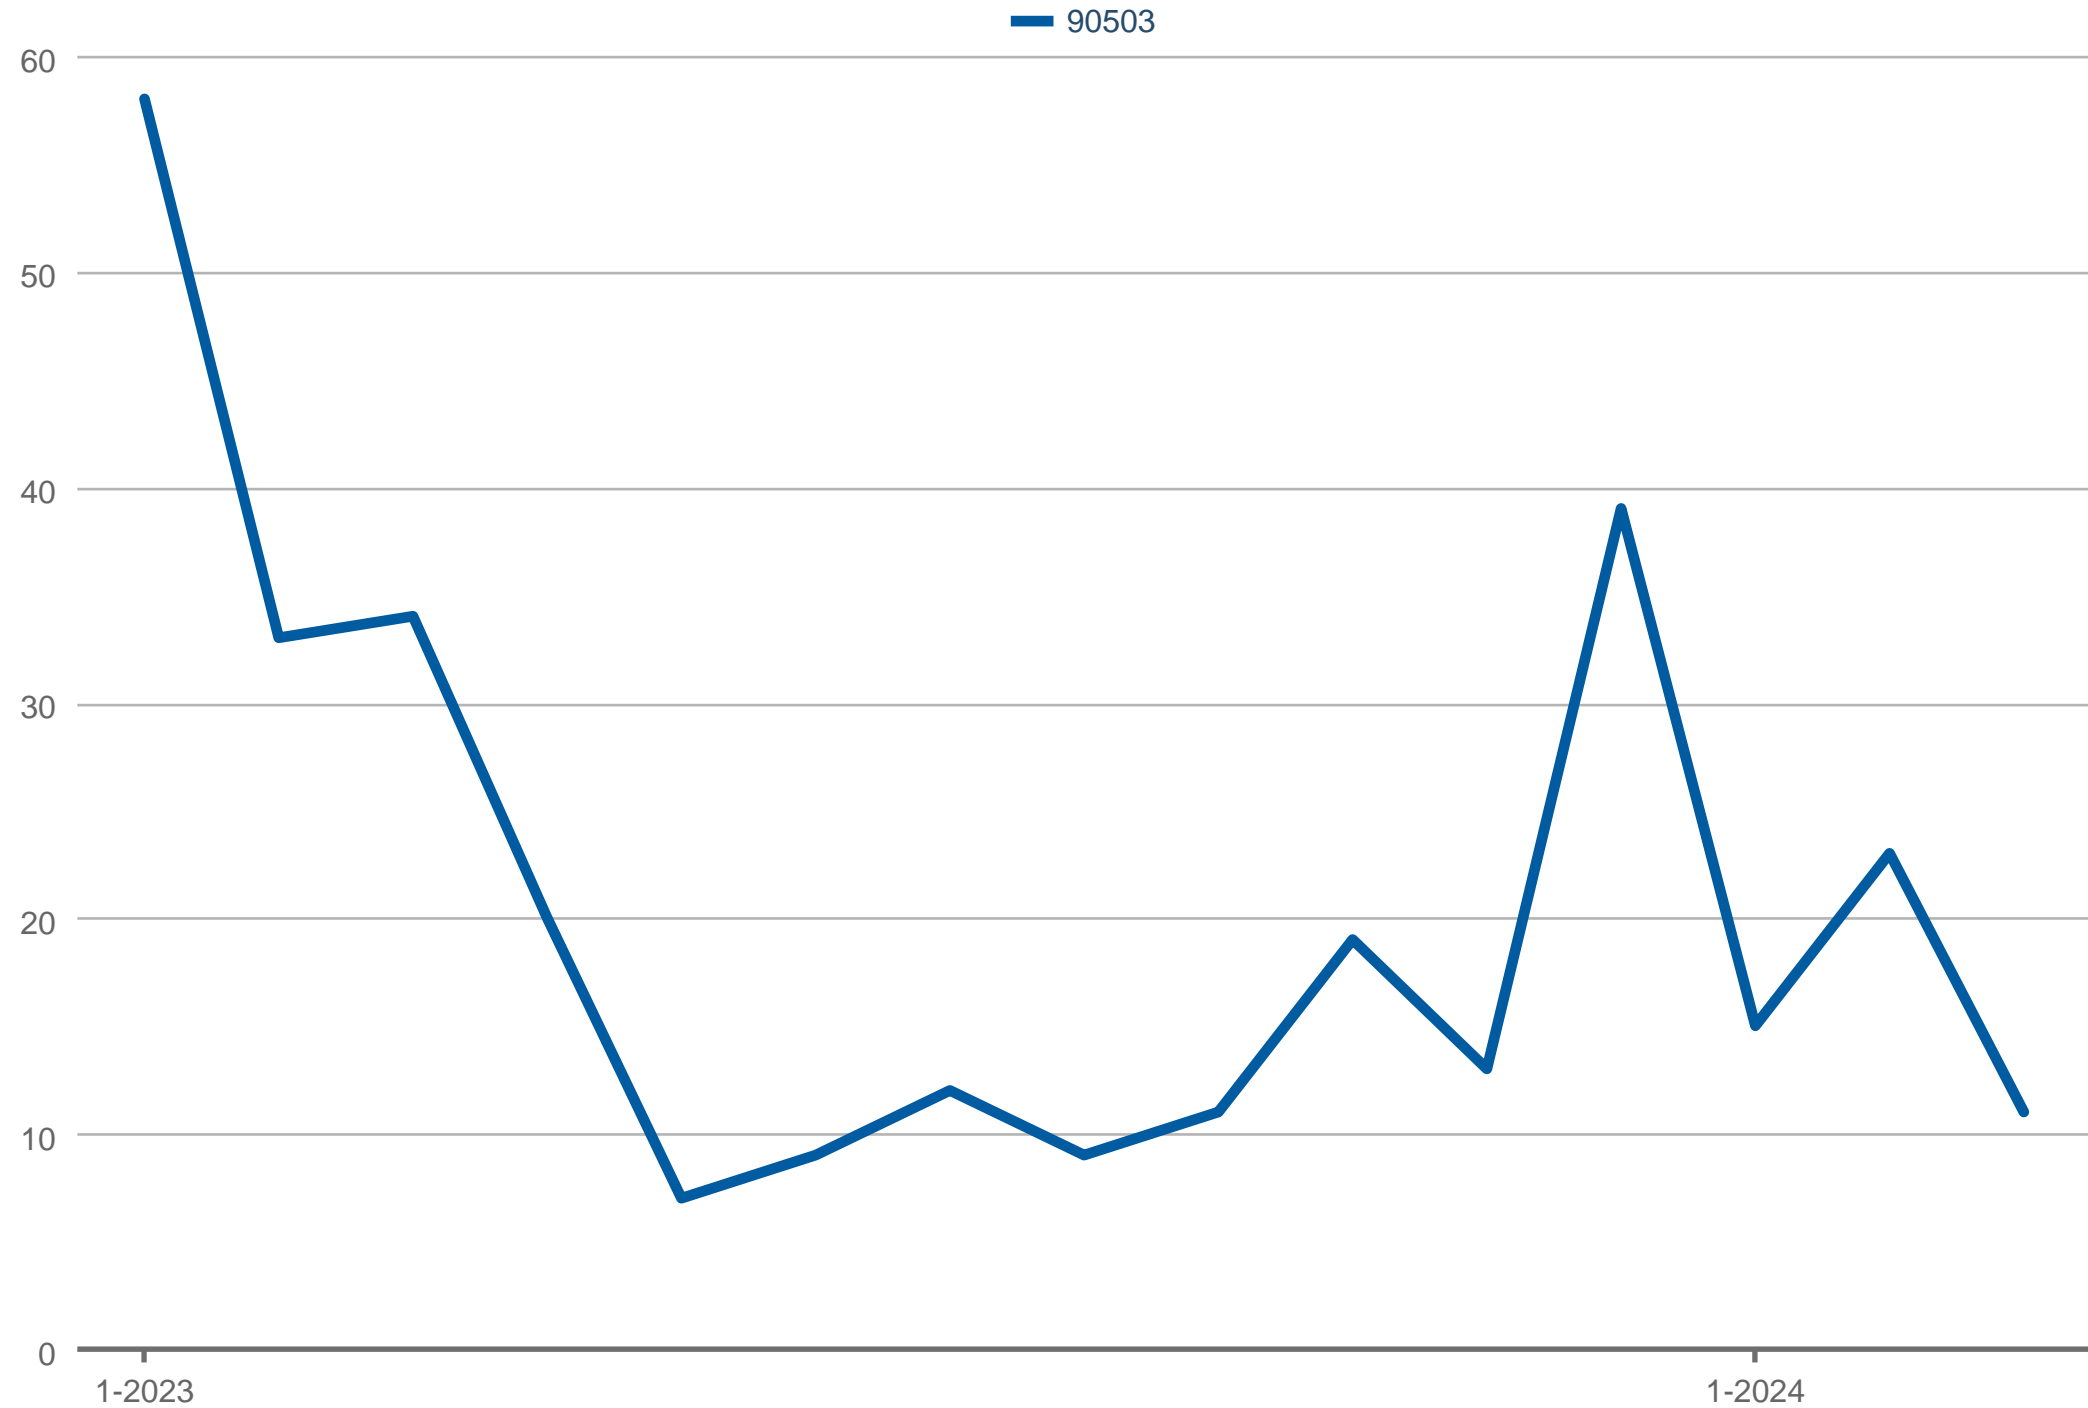

### Average Days on Market

90503: Residential, Single Family

Each data point is one month of activity. Data is from April 23, 2024.