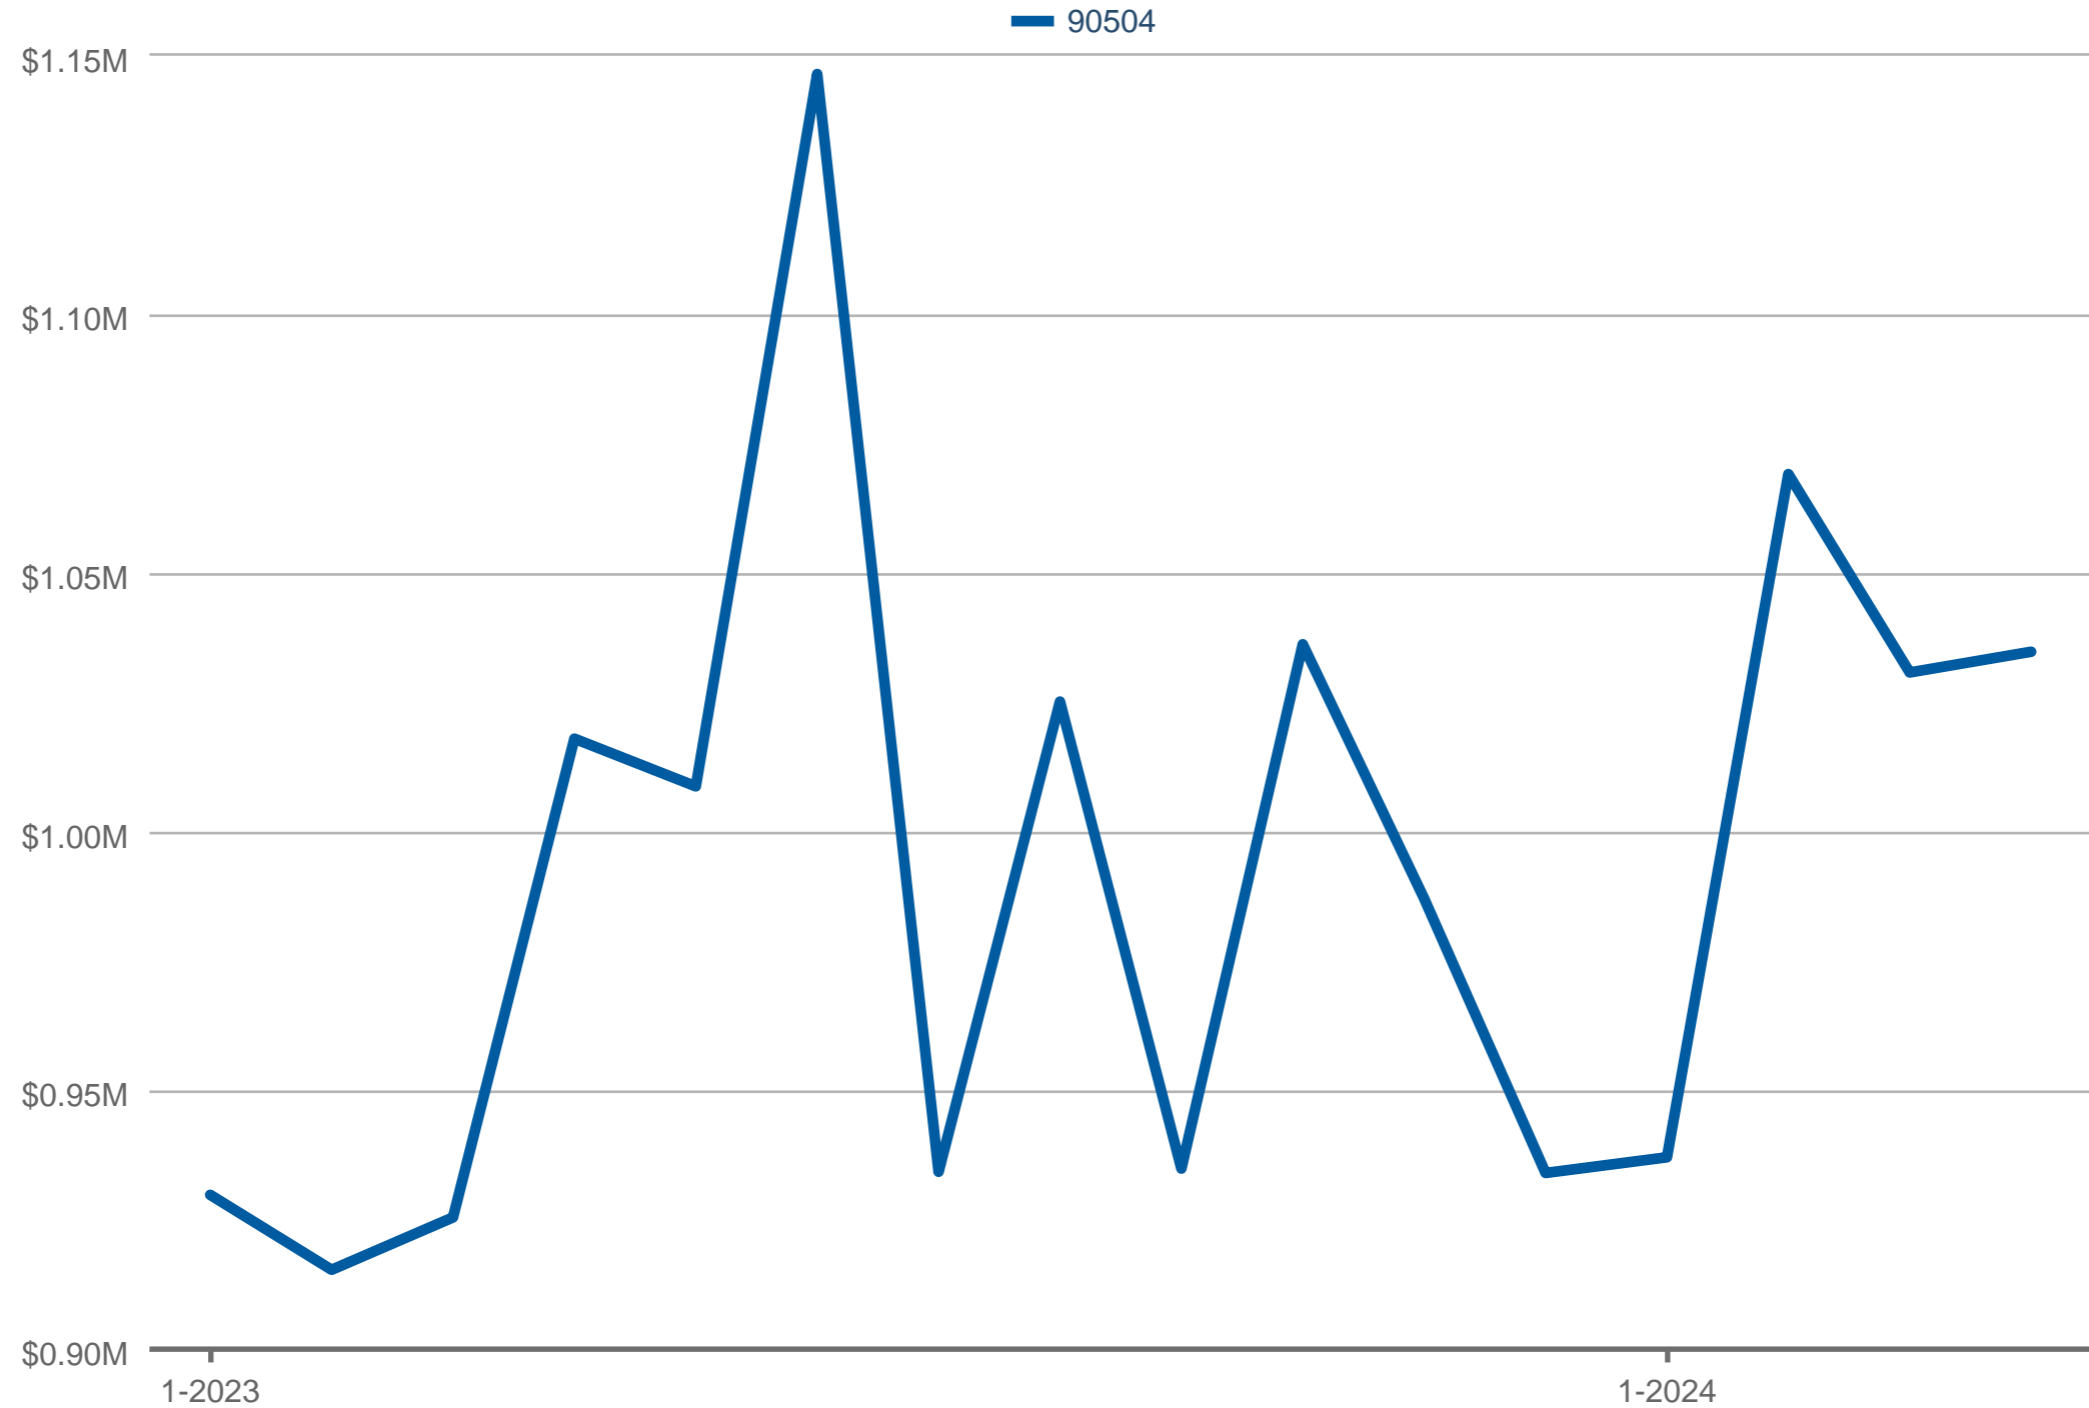

Average Sales Price

90504: Residential, Single Family

Each data point is one month of activity. Data is from May 9, 2024.