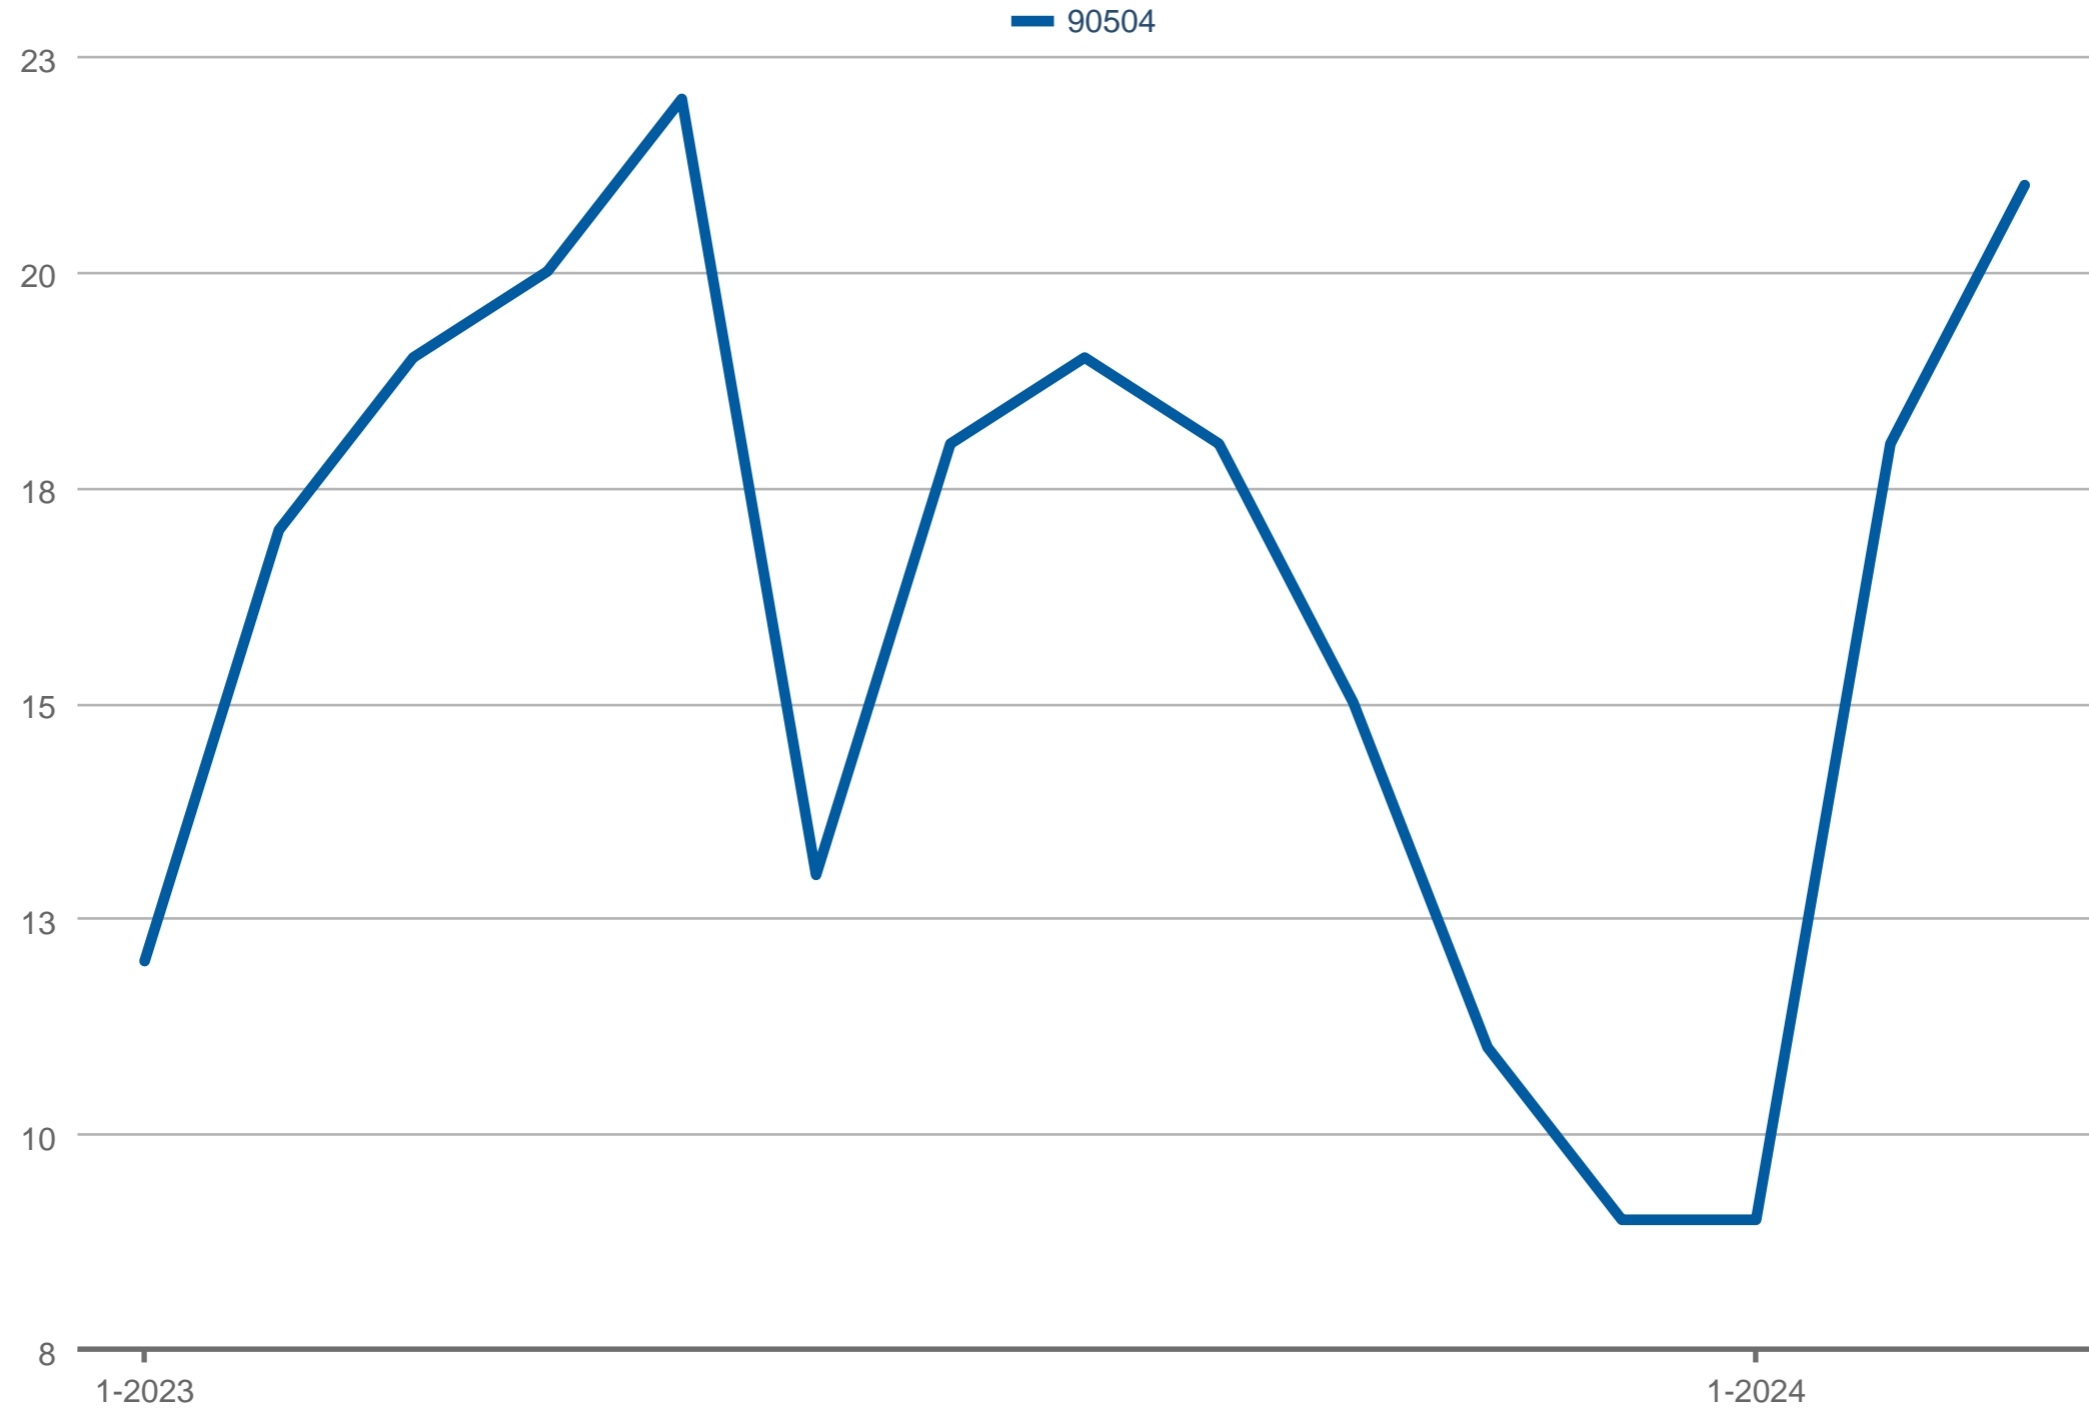

New Listings

90504: Residential, Single Family

Each data point is one month of activity. Data is from April 24, 2024.