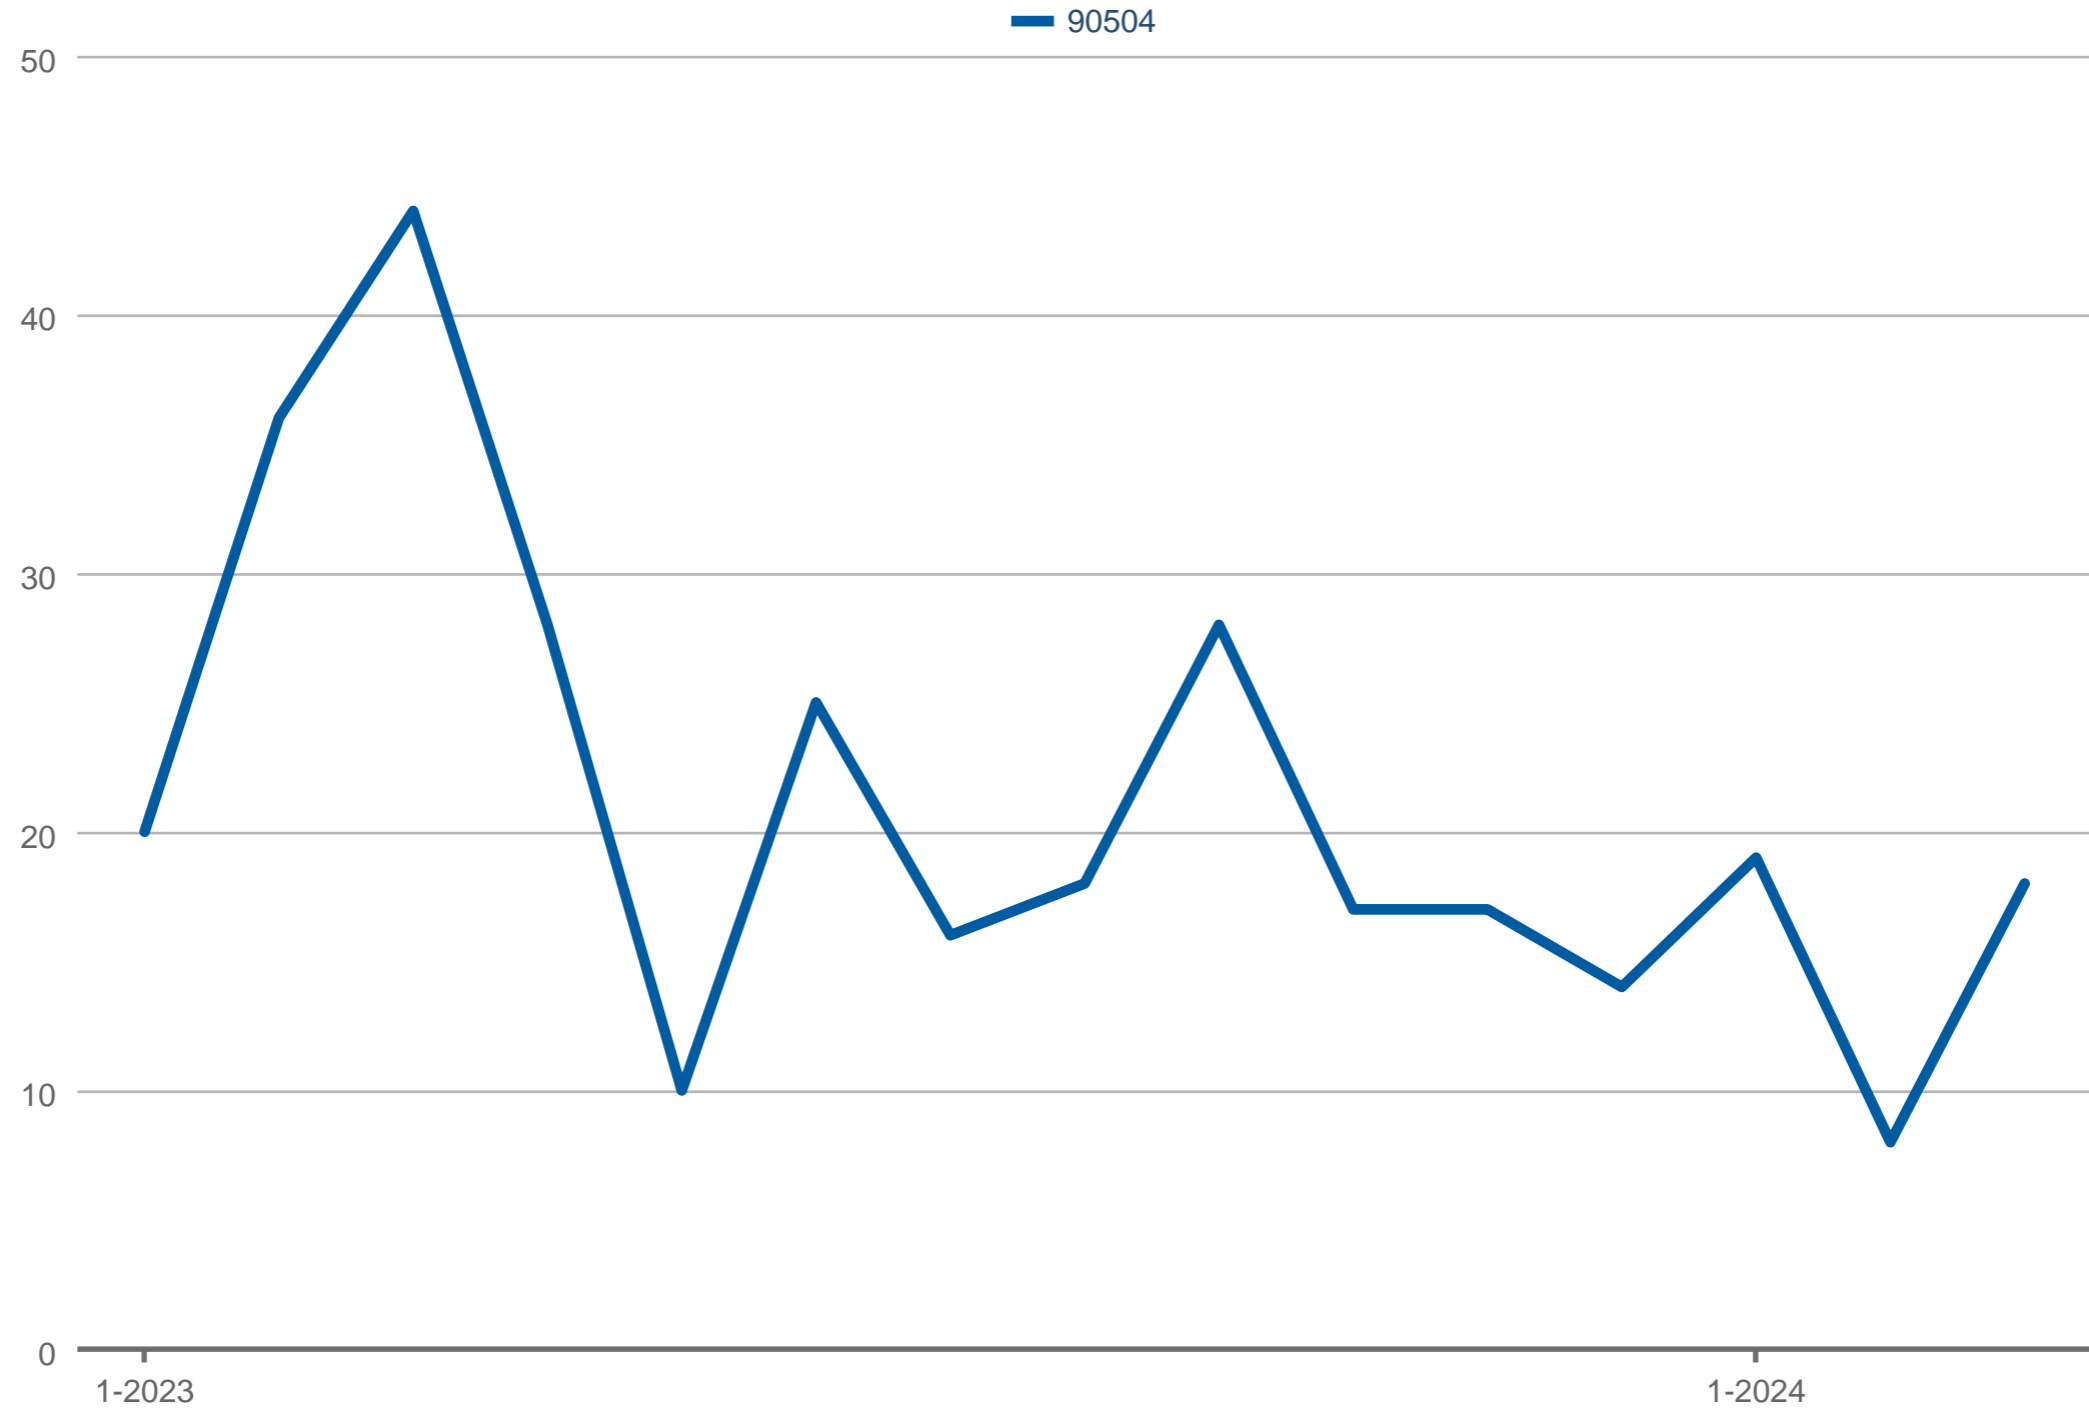

Average Days on Market

90504: Residential, Single Family

Each data point is one month of activity. Data is from April 26, 2024.