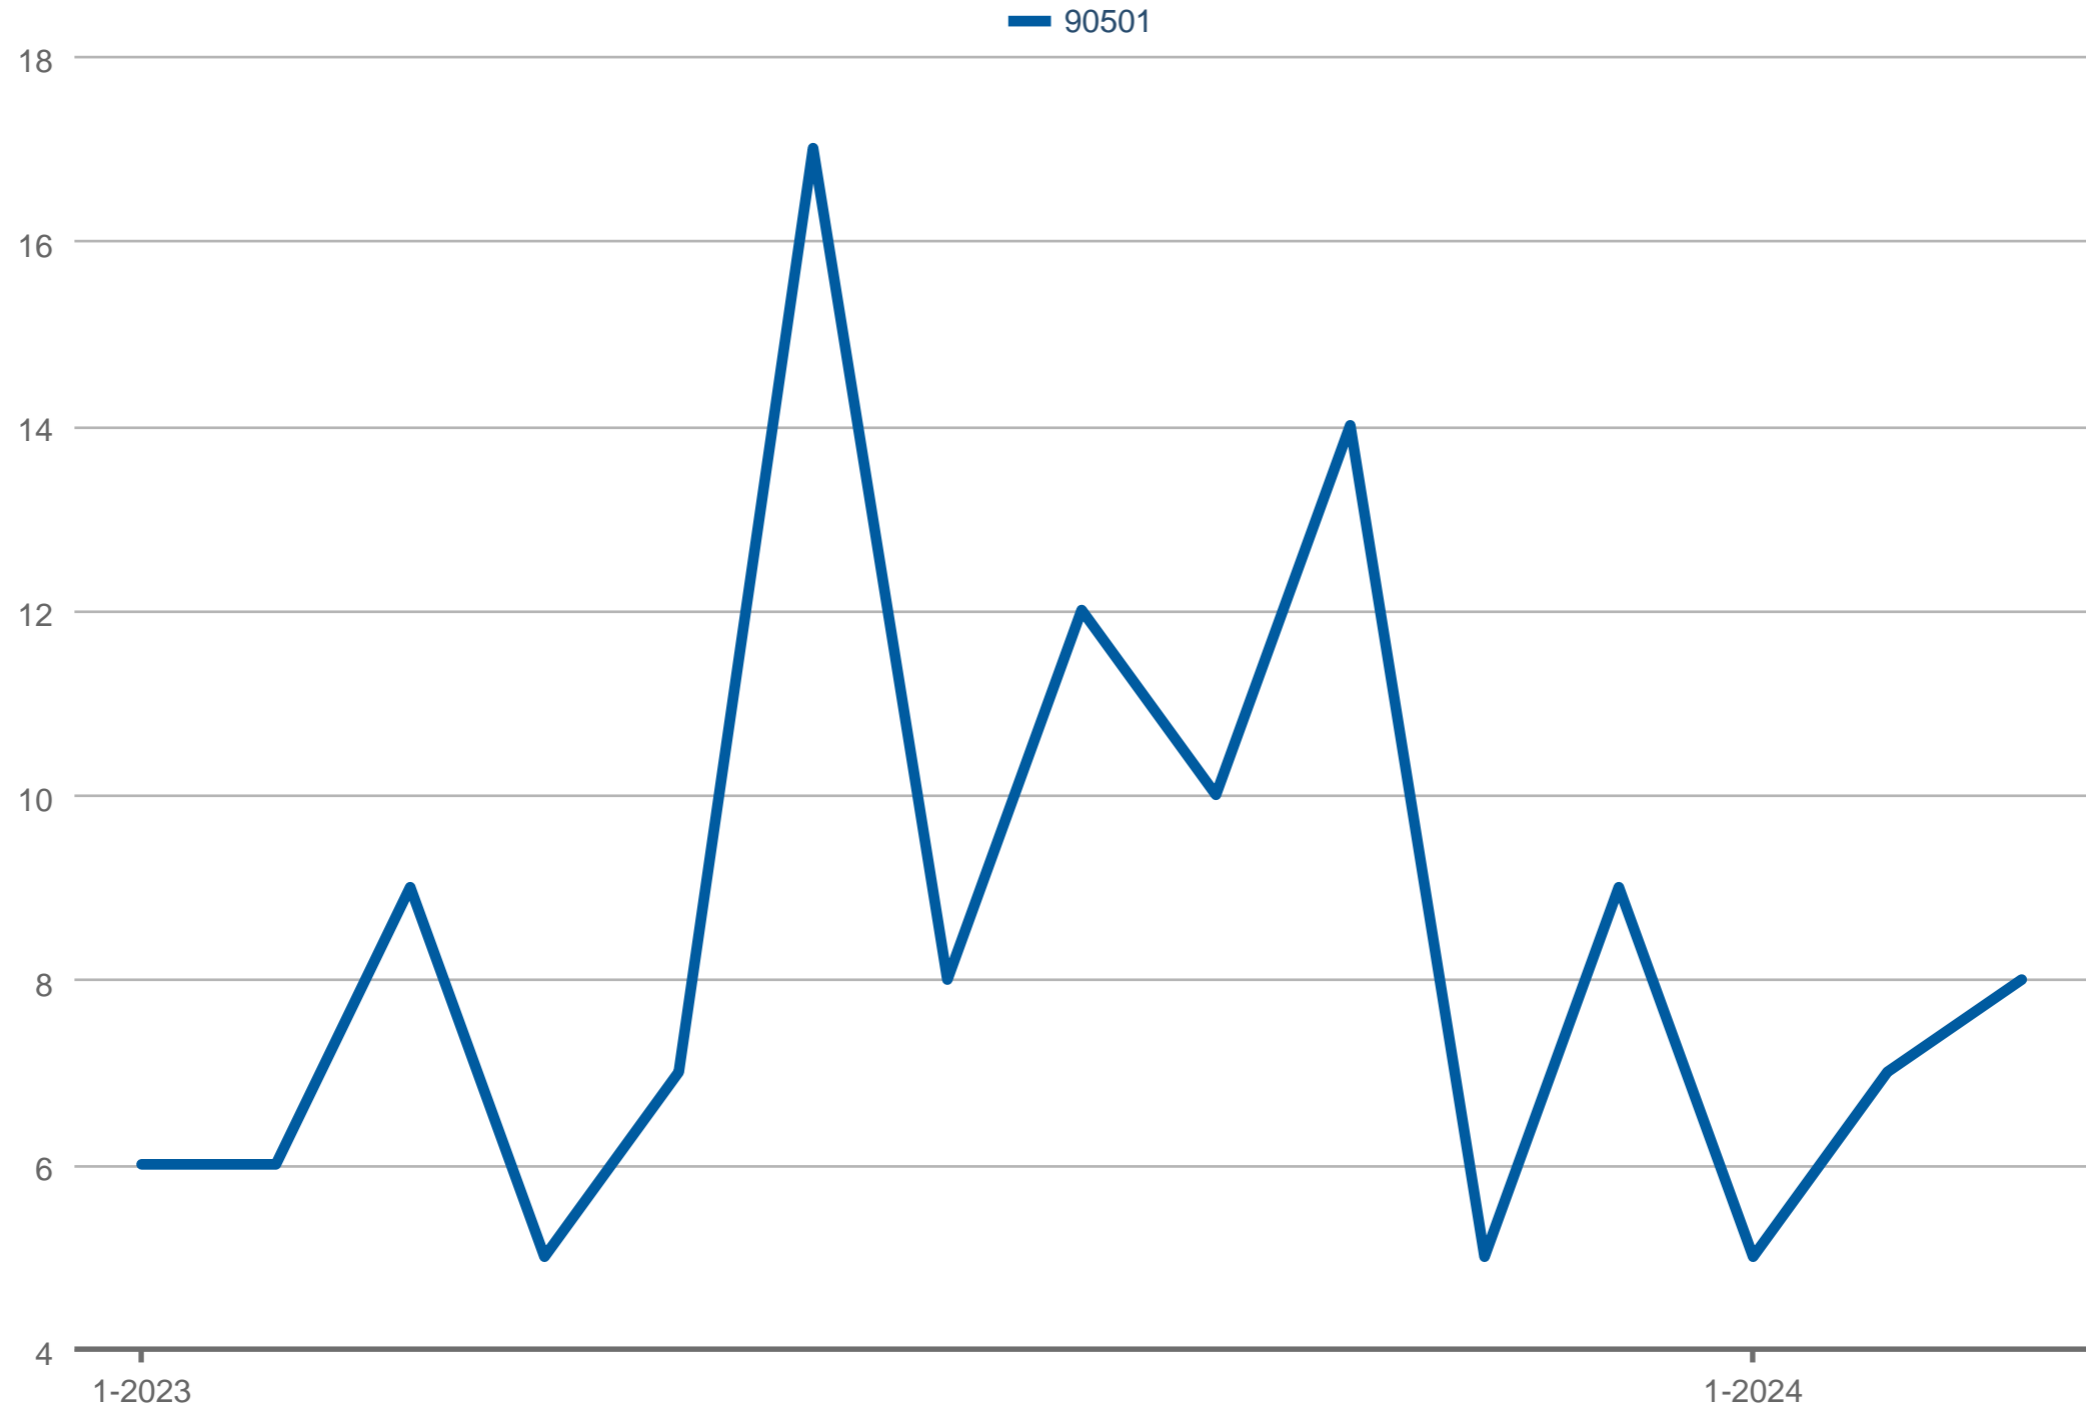

### Closed Sales

90501: Residential, Single Family

Each data point is one month of activity. Data is from April 26, 2024.