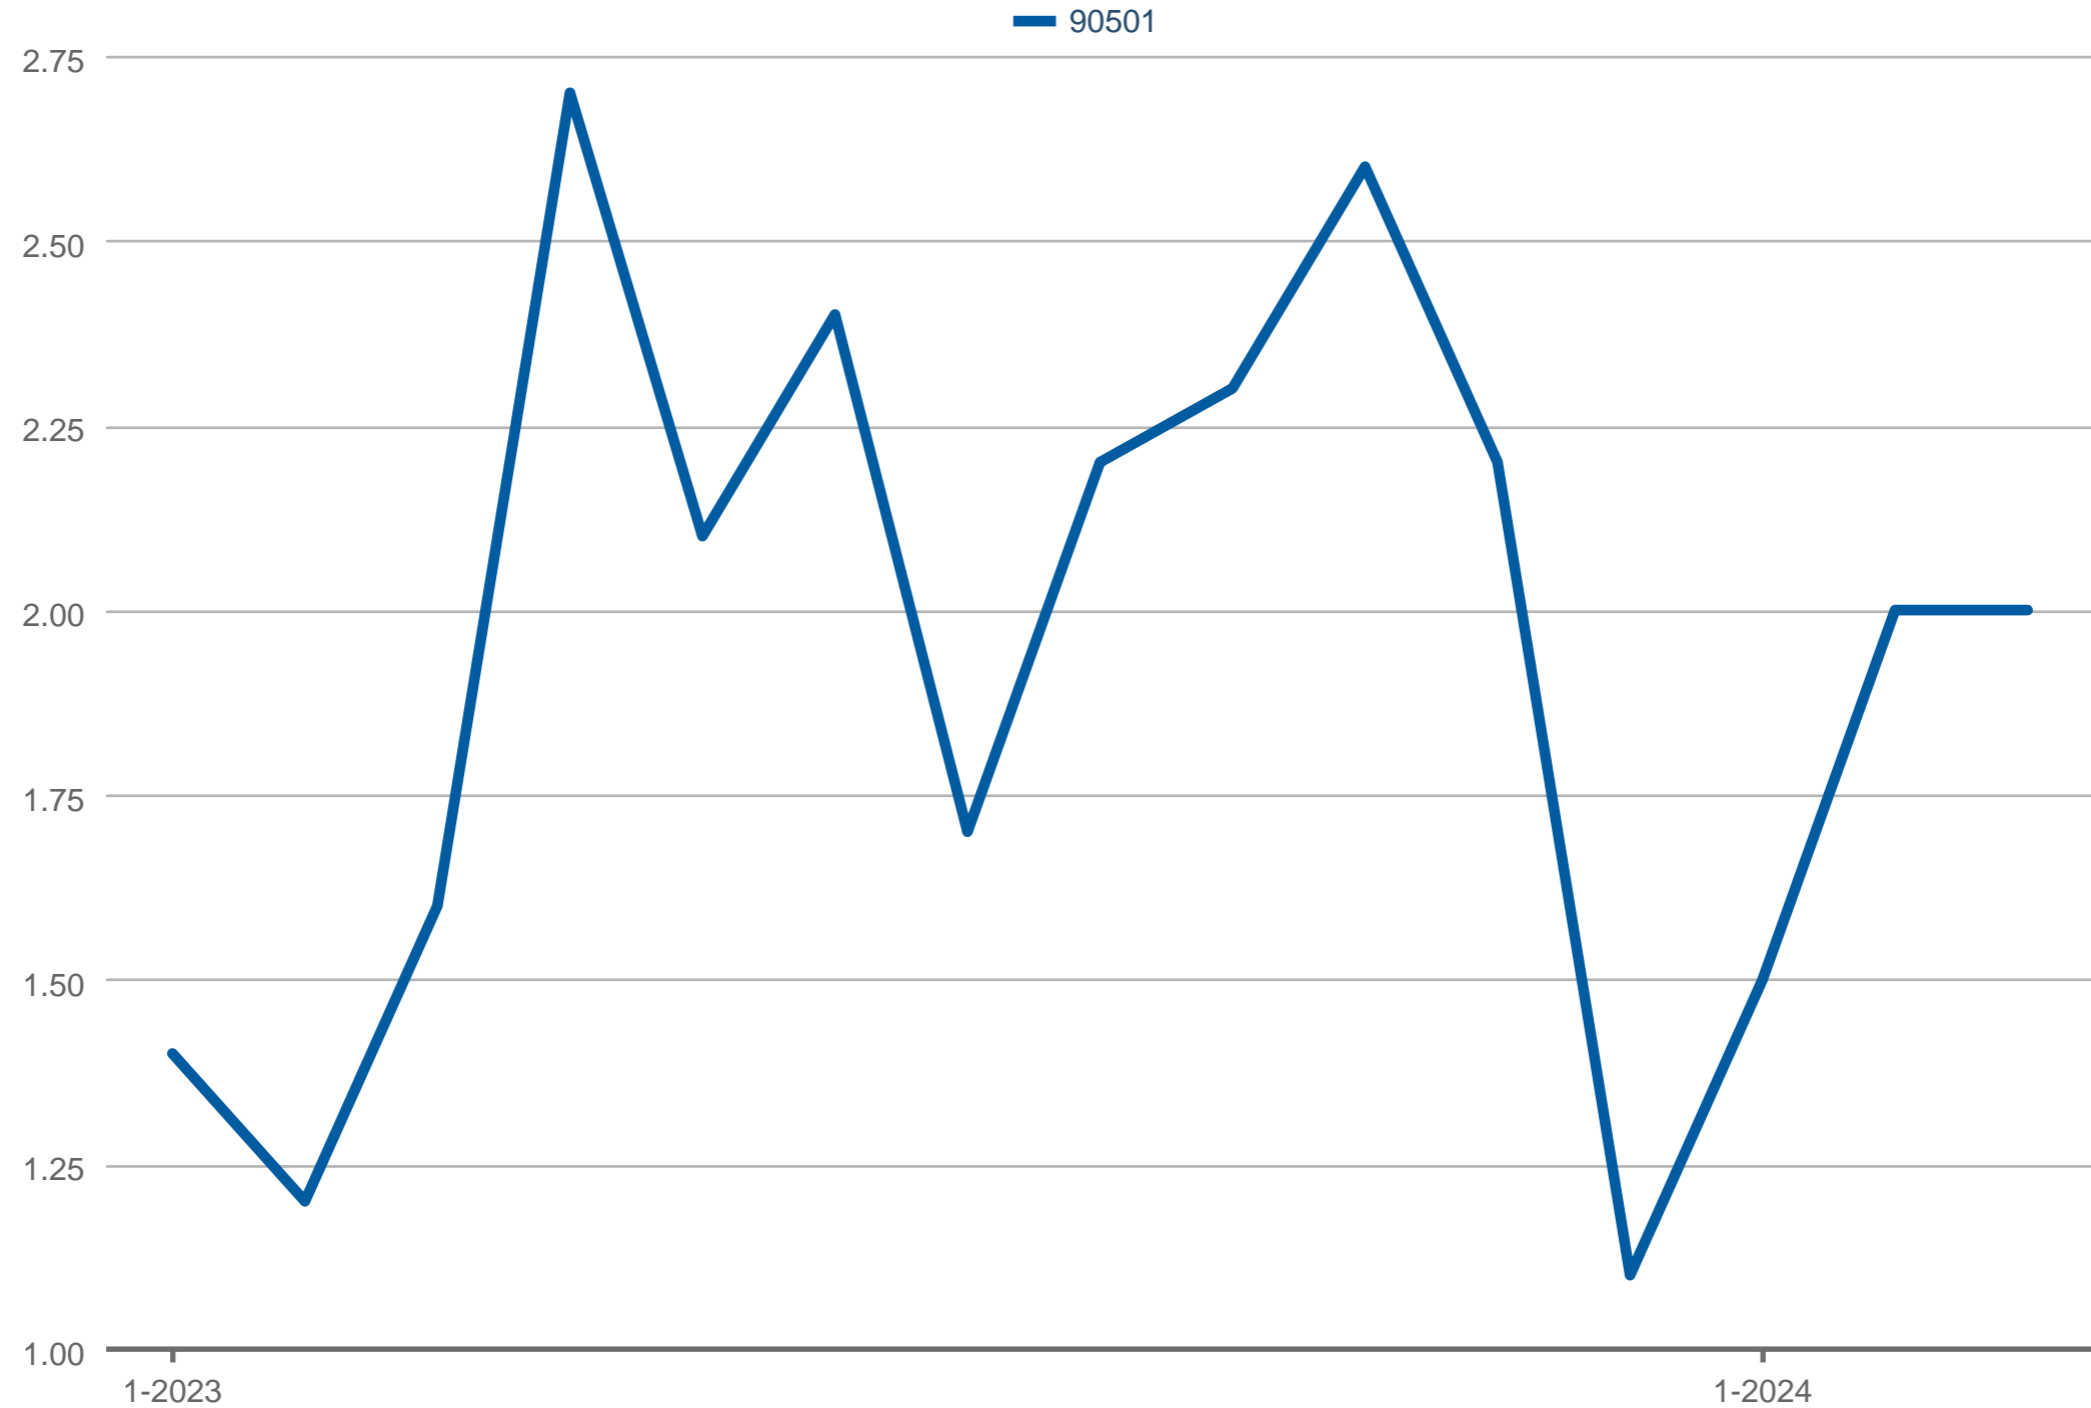

Inventory Months Supply

90501: Residential, Single Family

Each data point is one month of activity. Data is from April 27, 2024.