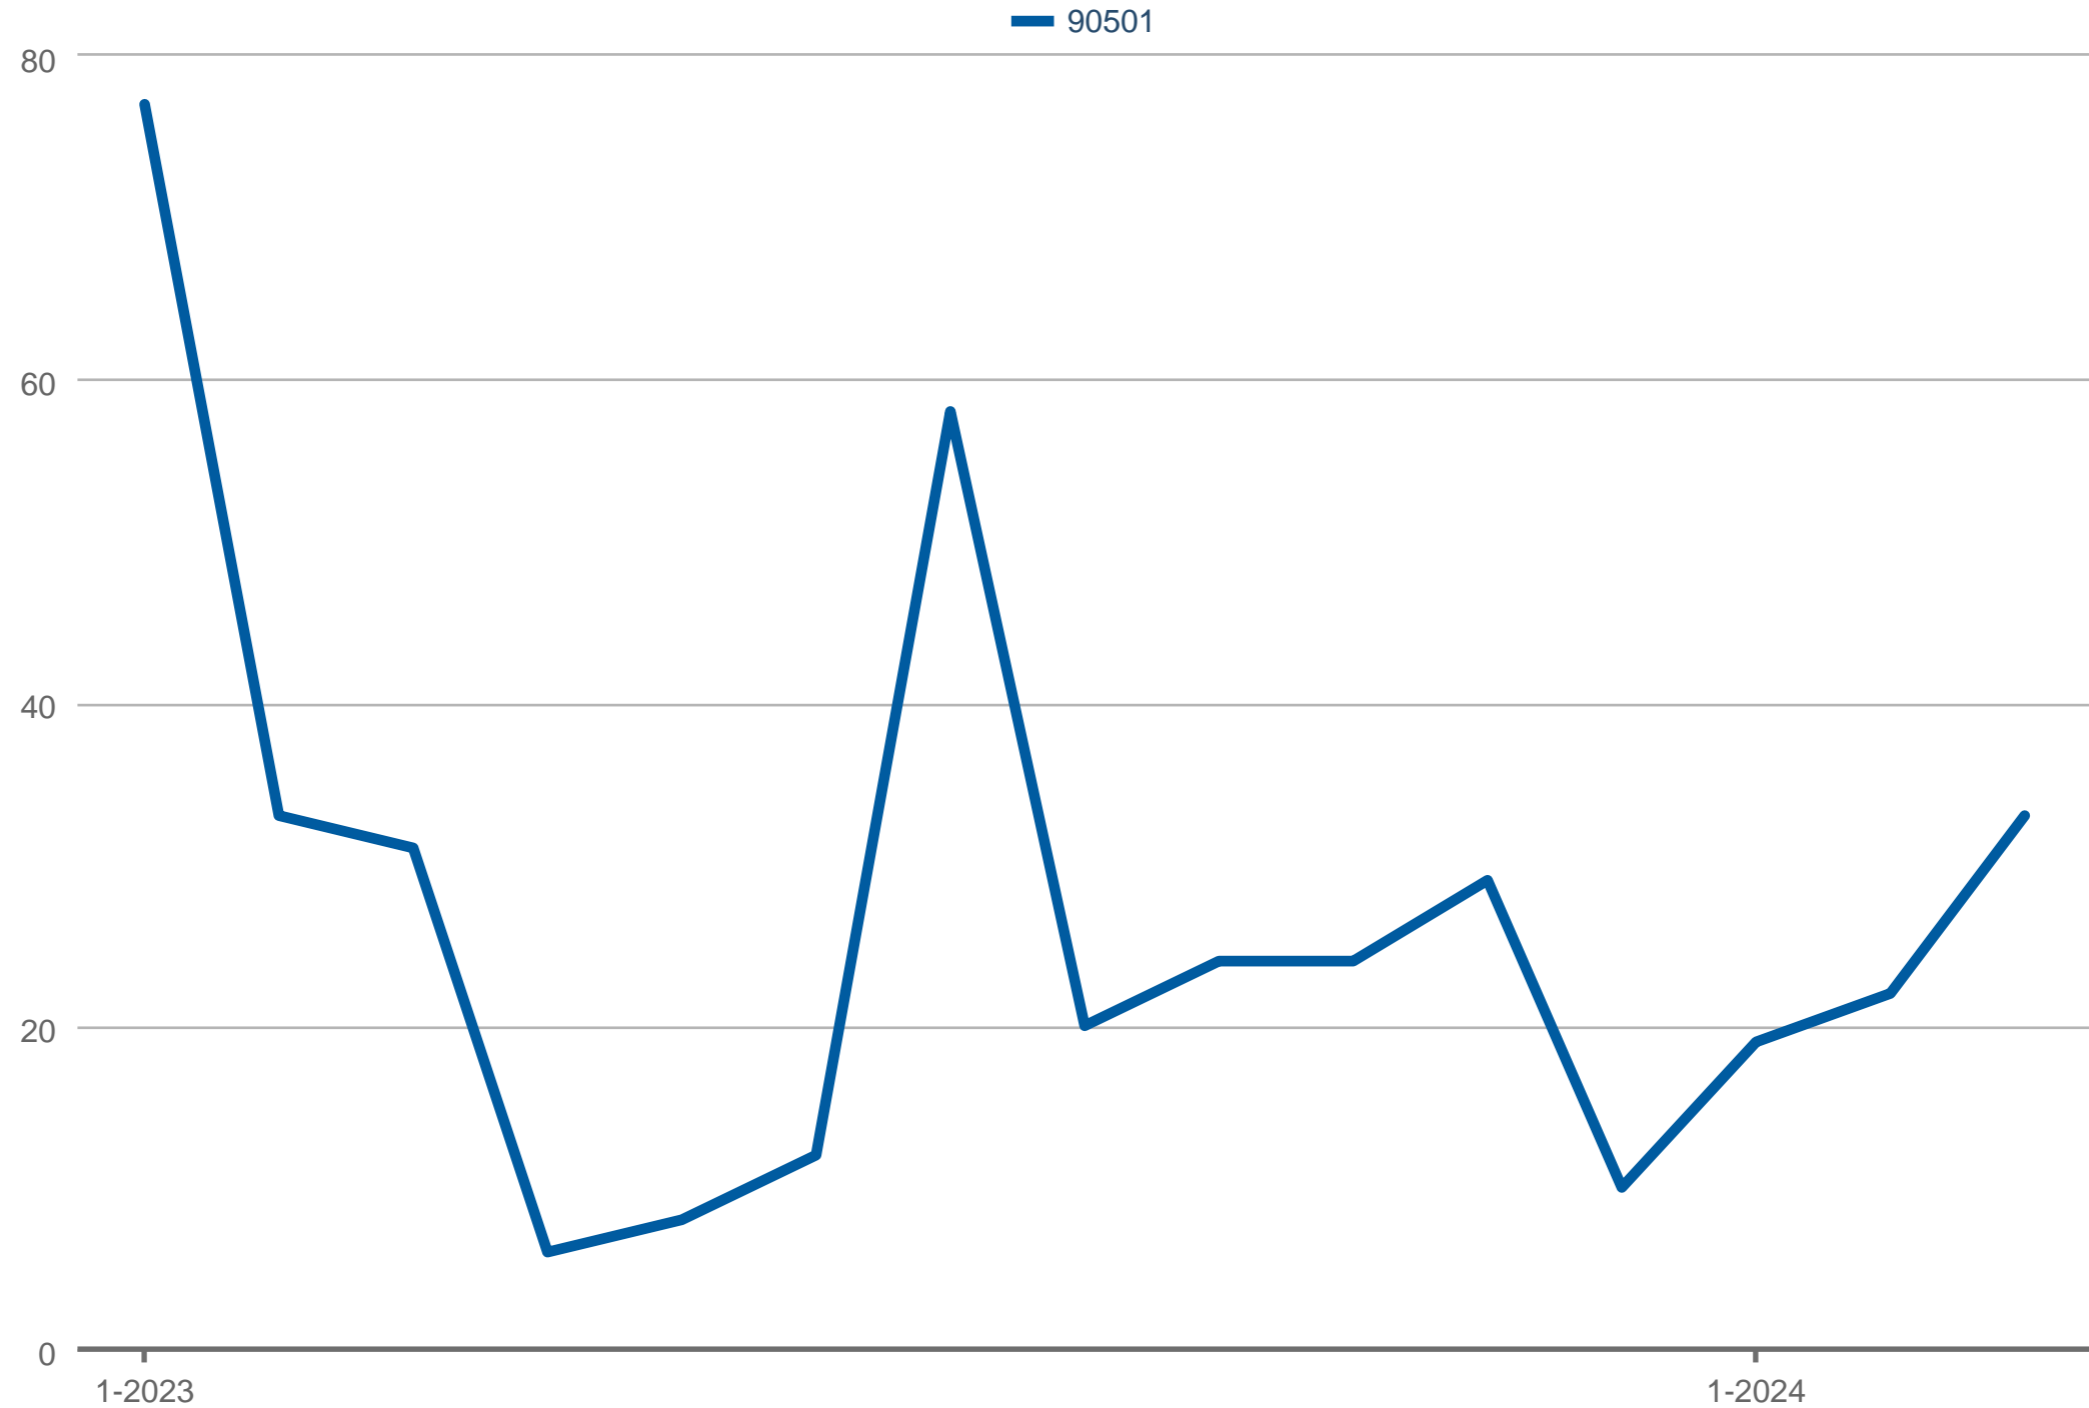

Average Days on Market

90501: Residential, Single Family

Each data point is one month of activity. Data is from April 26, 2024.