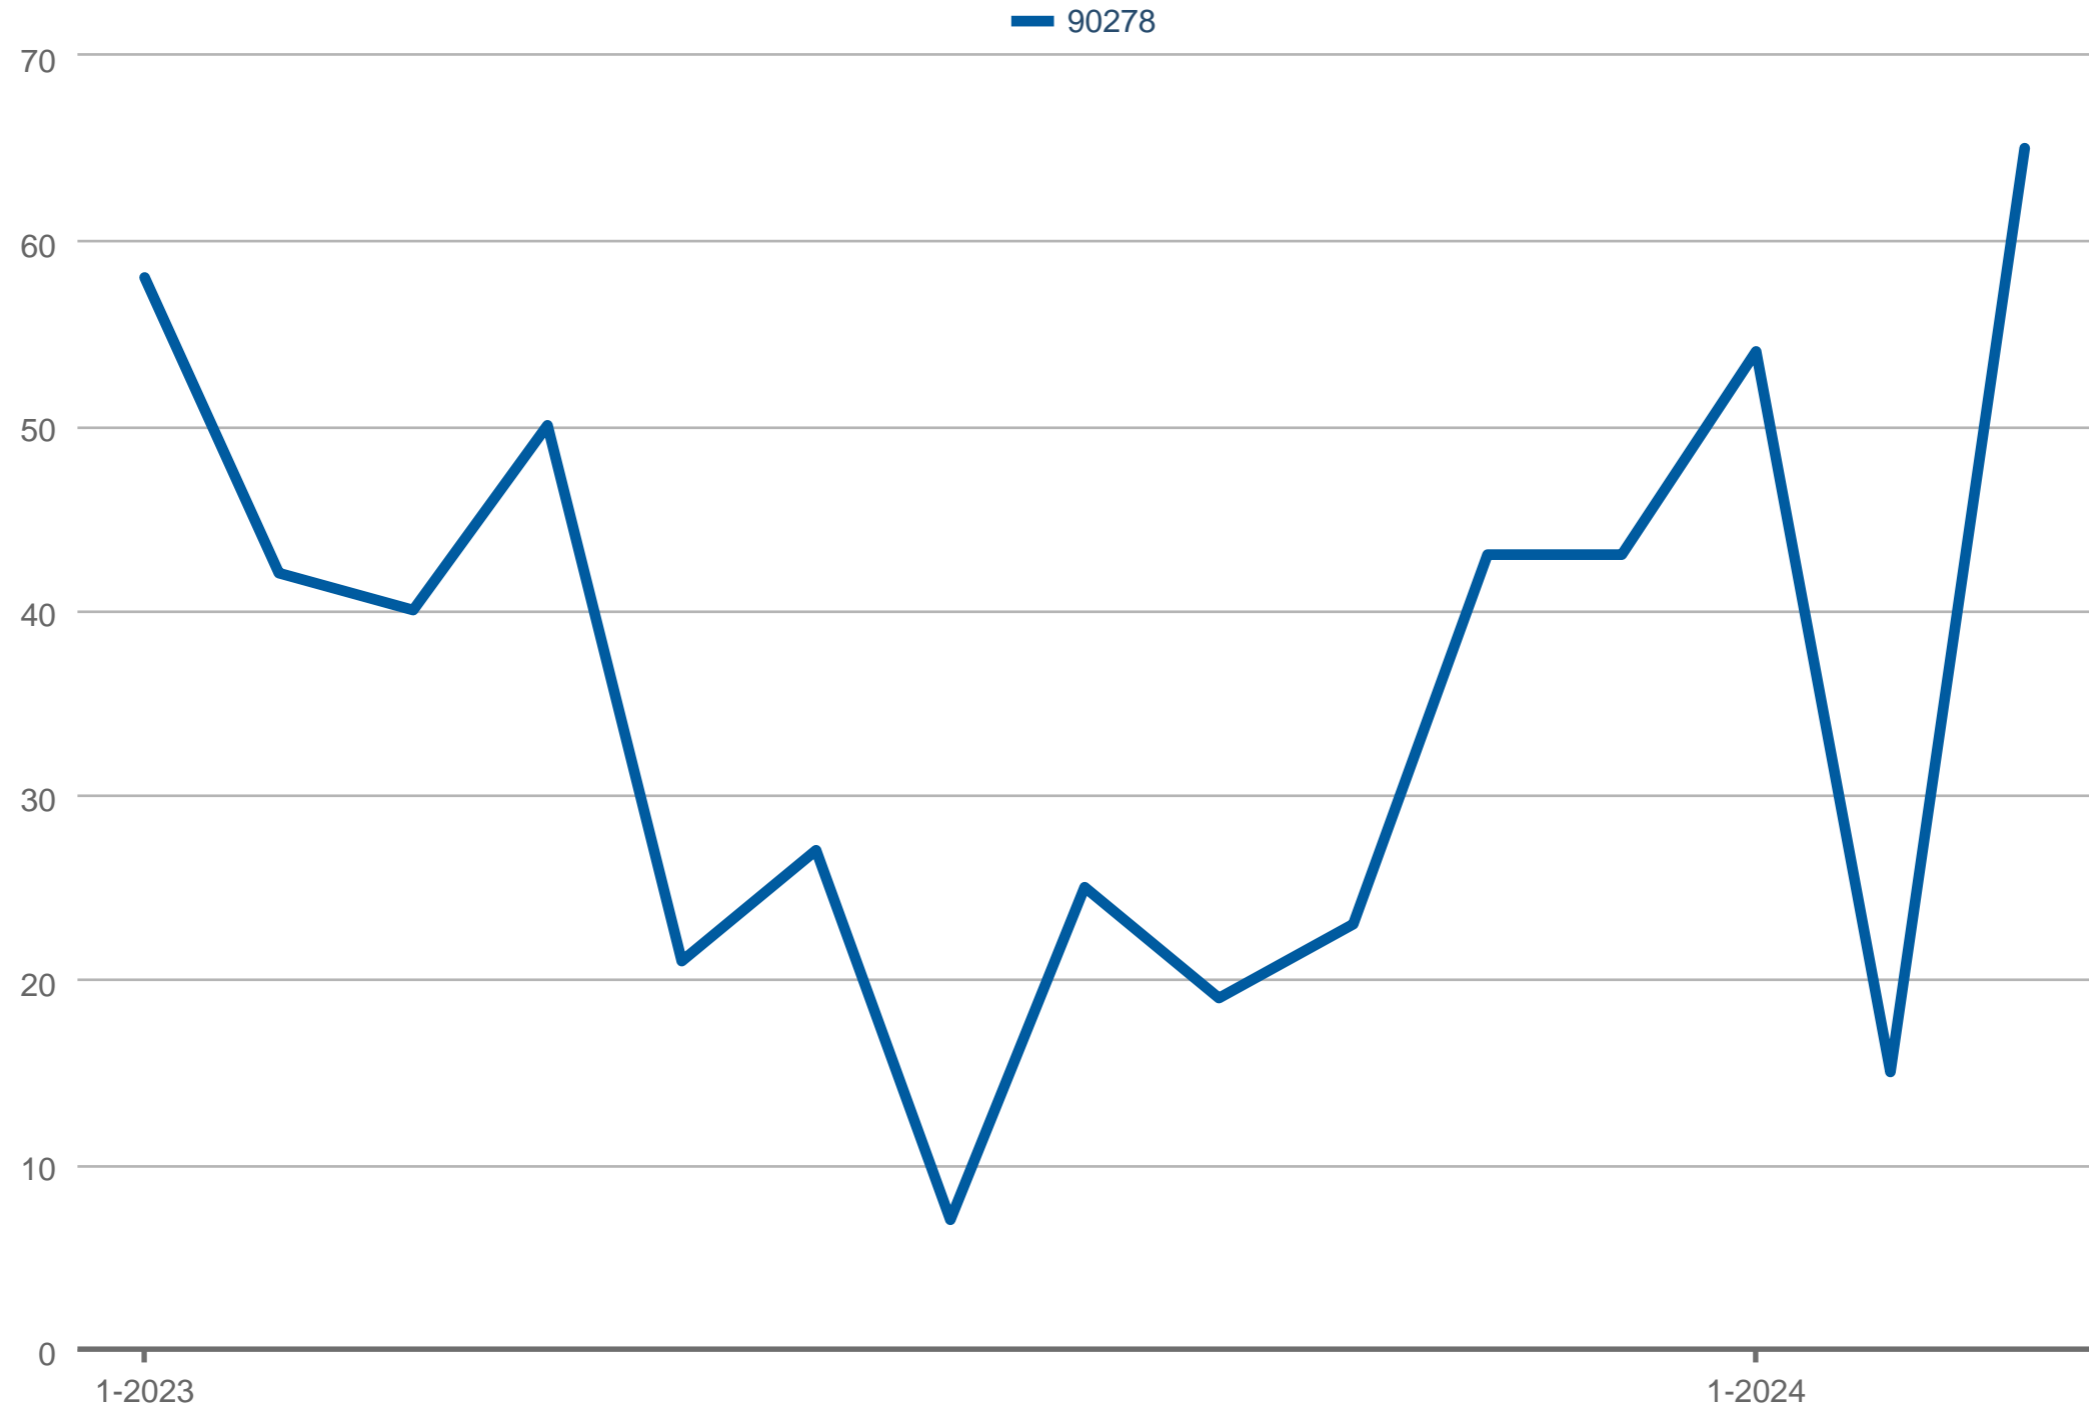

Average Days on Market

90278: Residential, Single Family

Each data point is one month of activity. Data is from April 24, 2024.