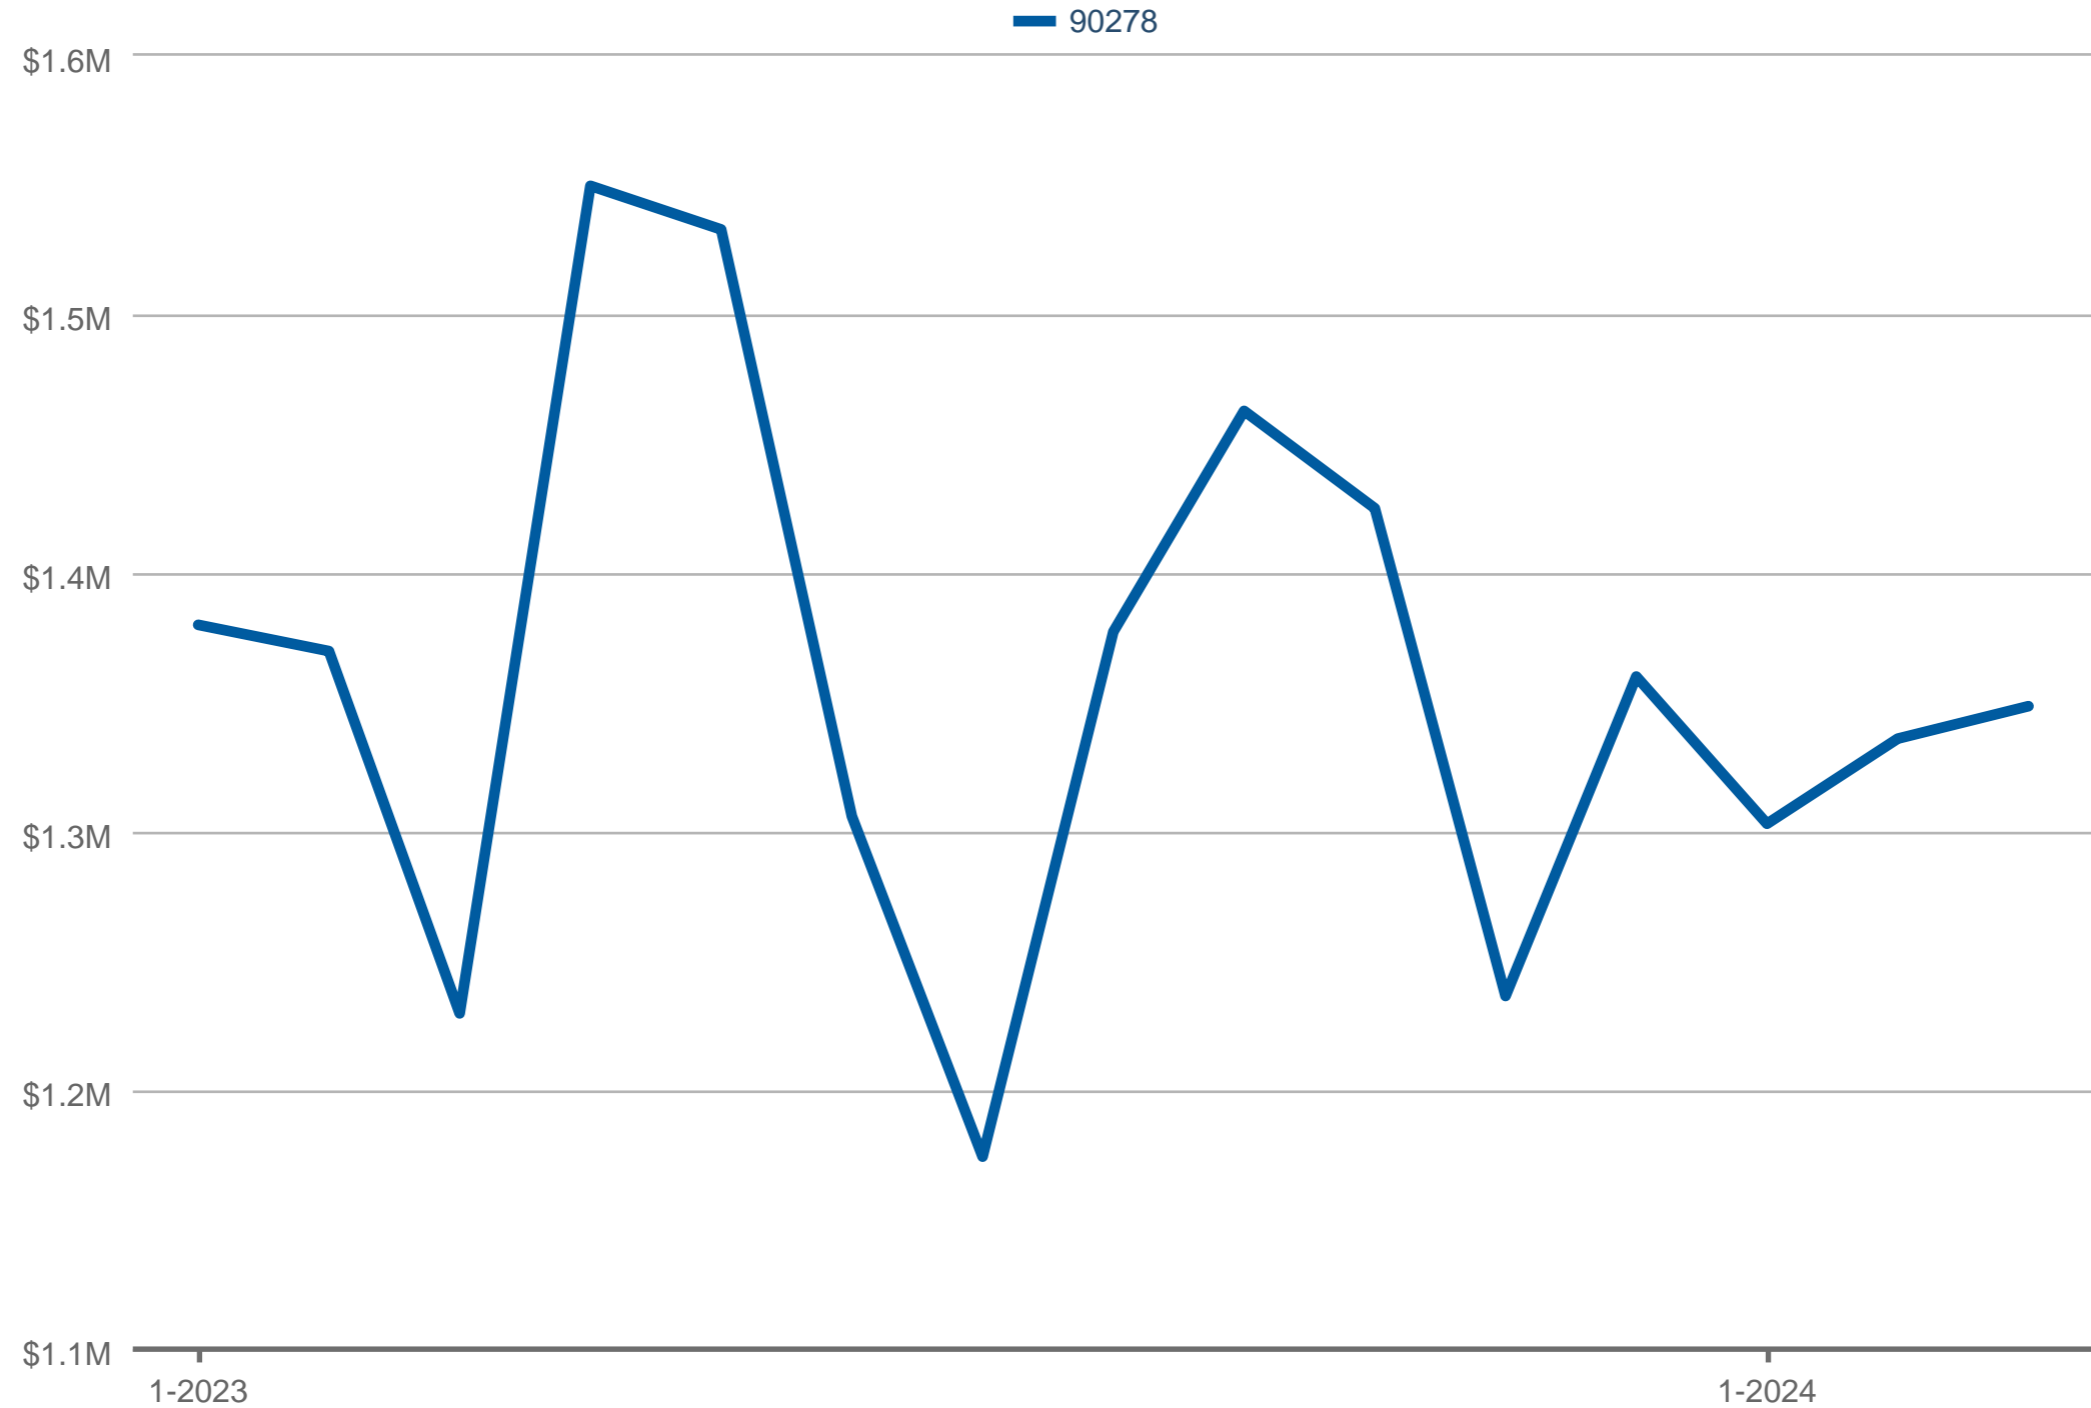

### Average Sales Price

90278: Residential, Condominium & Townhouse

Each data point is one month of activity. Data is from April 25, 2024.