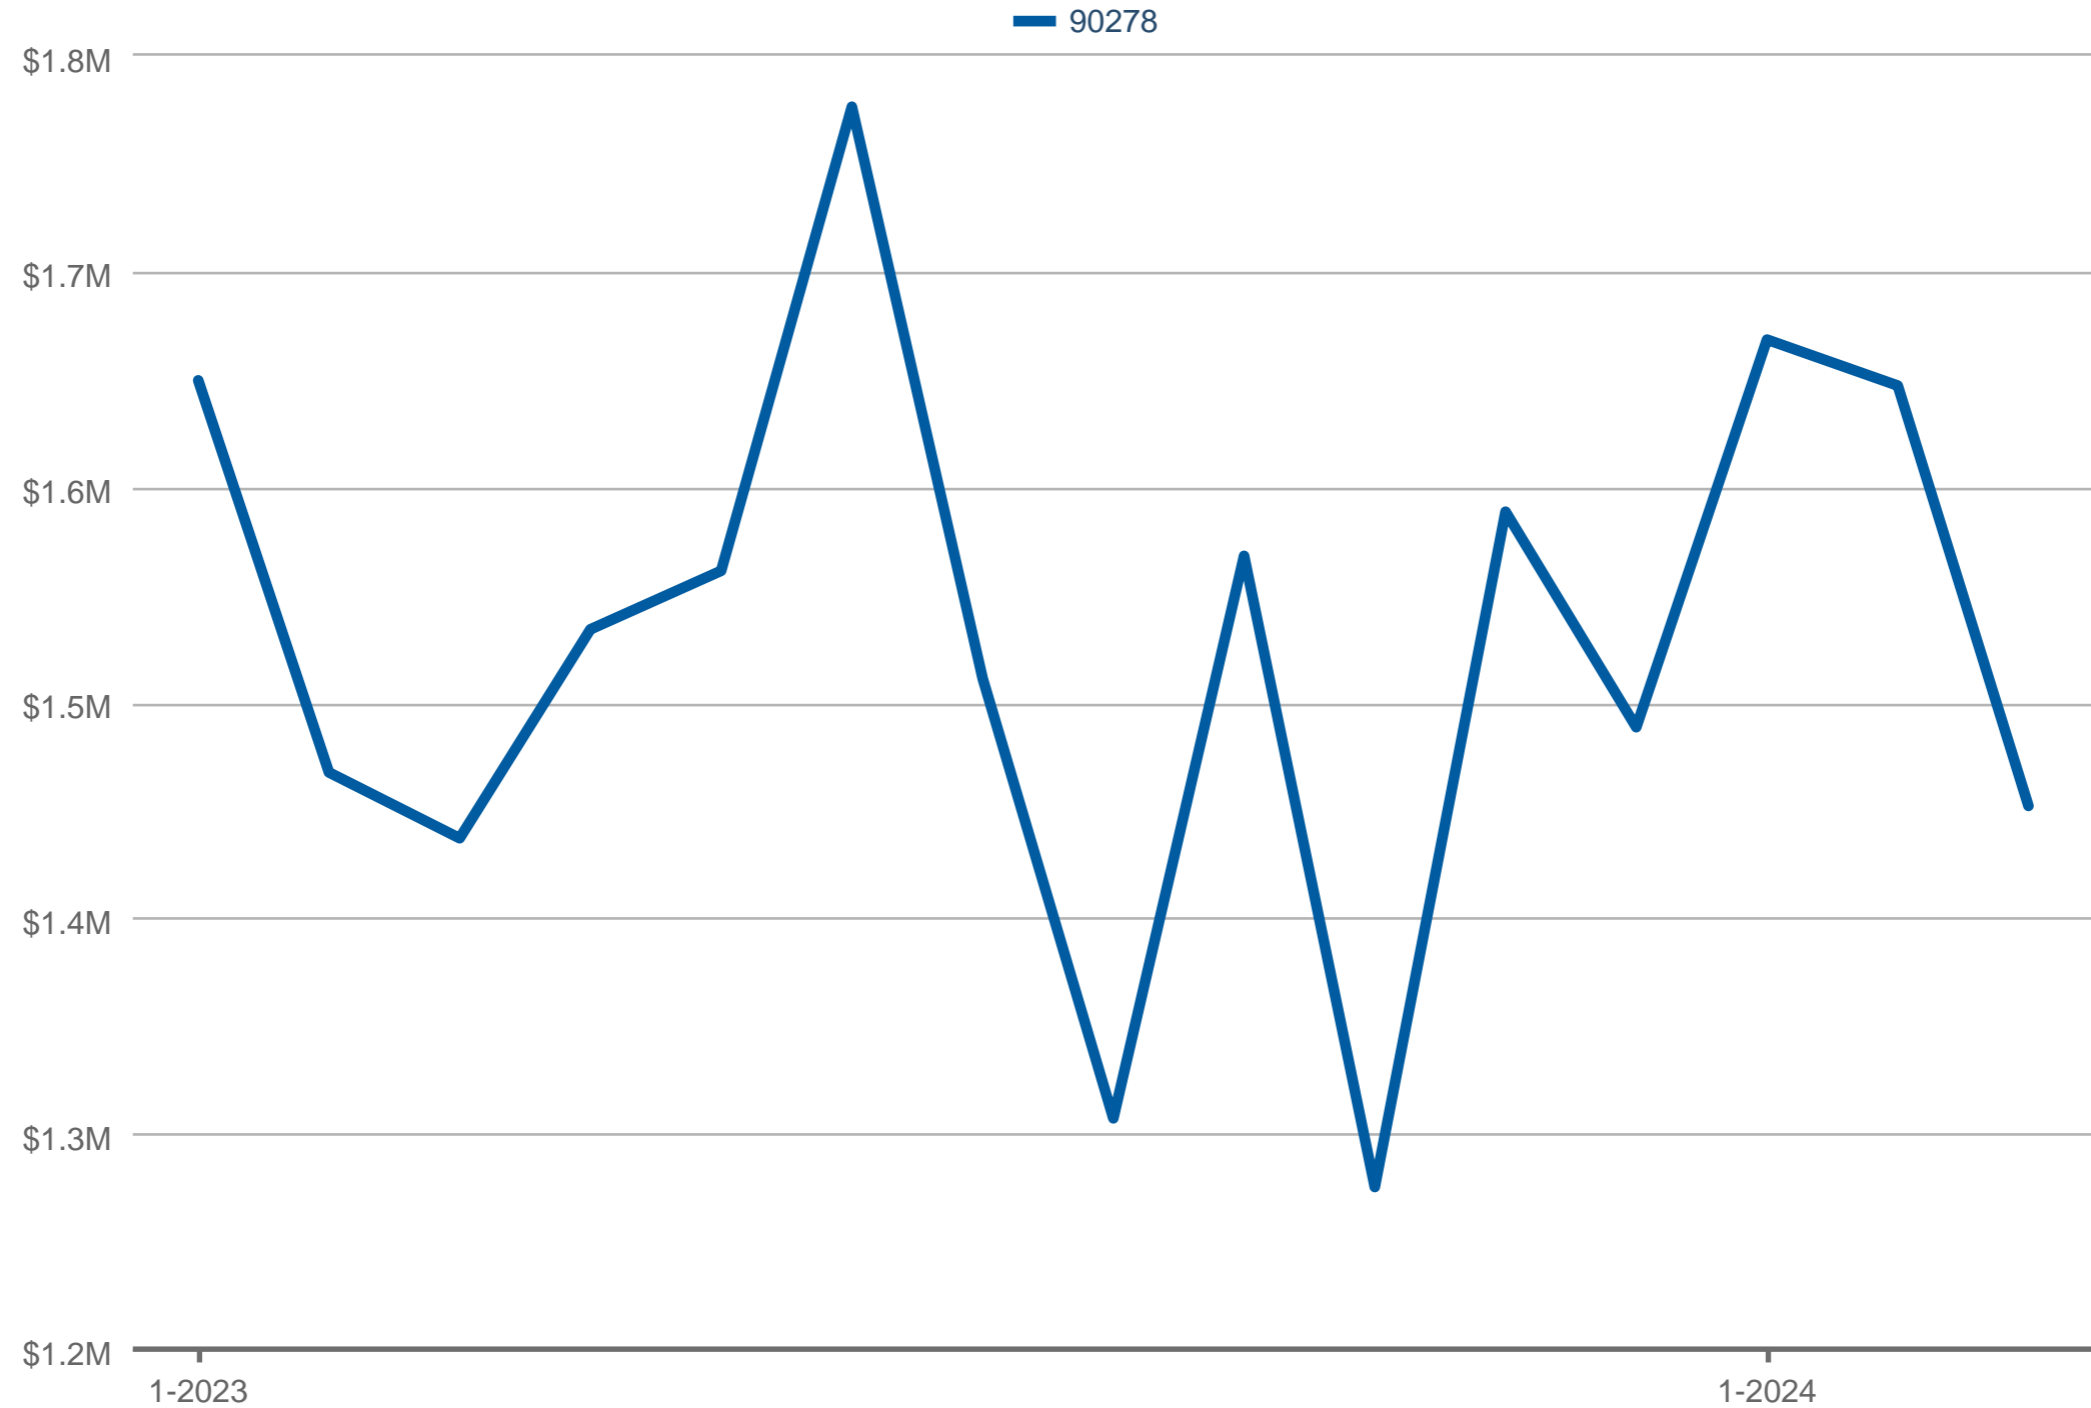

Average Sales Price

90278: Residential, Single Family

Each data point is one month of activity. Data is from April 19, 2024.