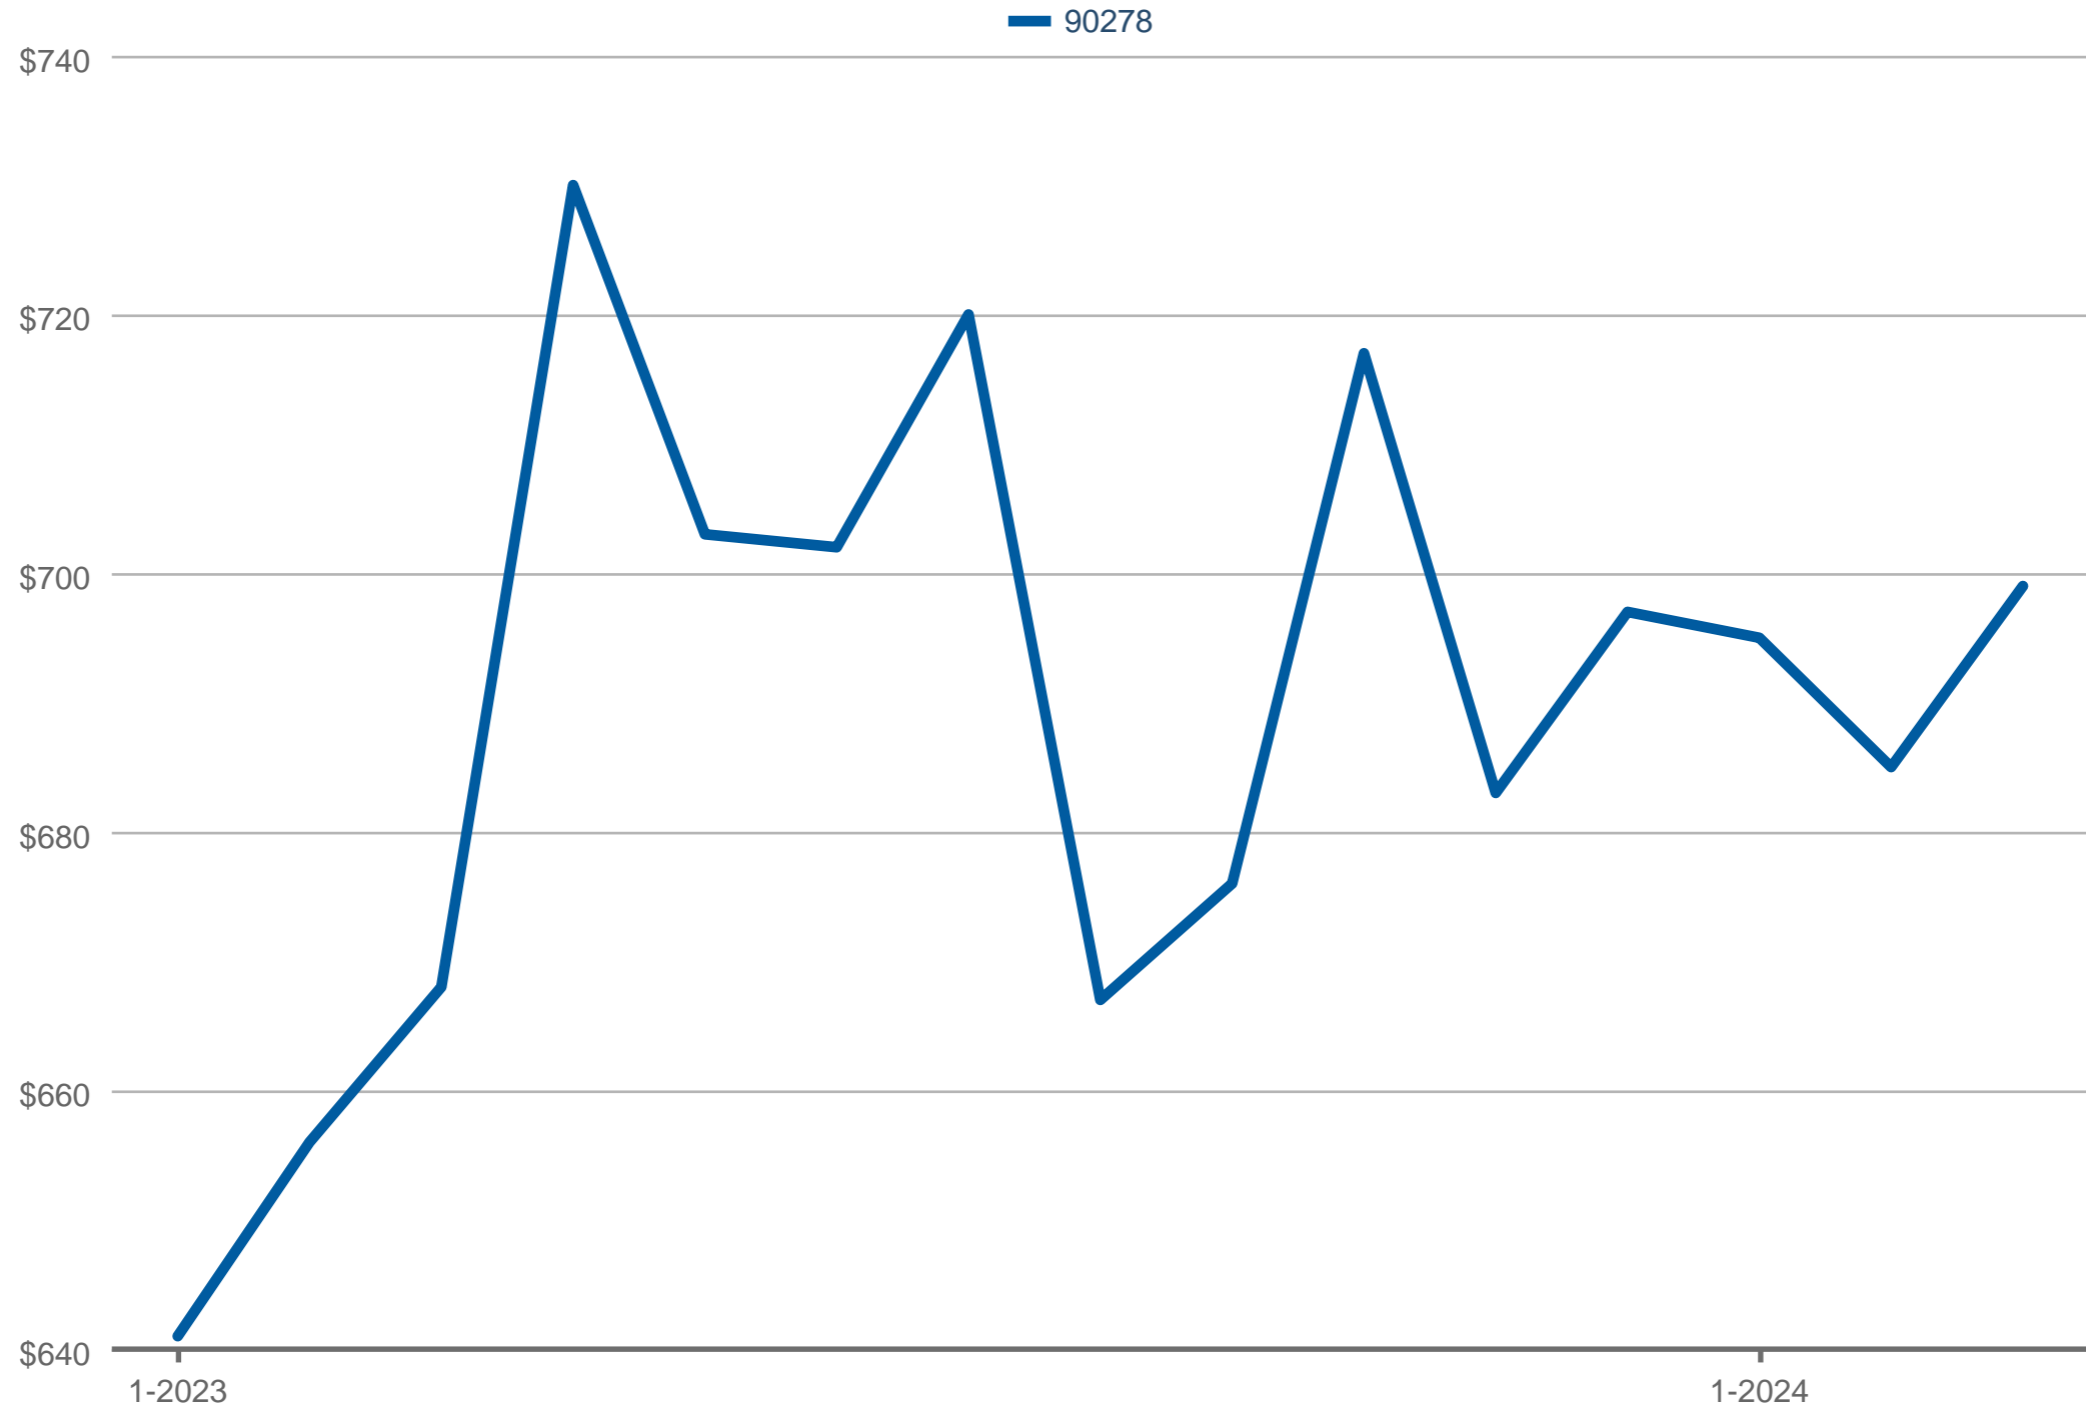

Average Price Per Square Foot

90278: Residential, Condominium & Townhouse

Each data point is one month of activity. Data is from April 25, 2024.