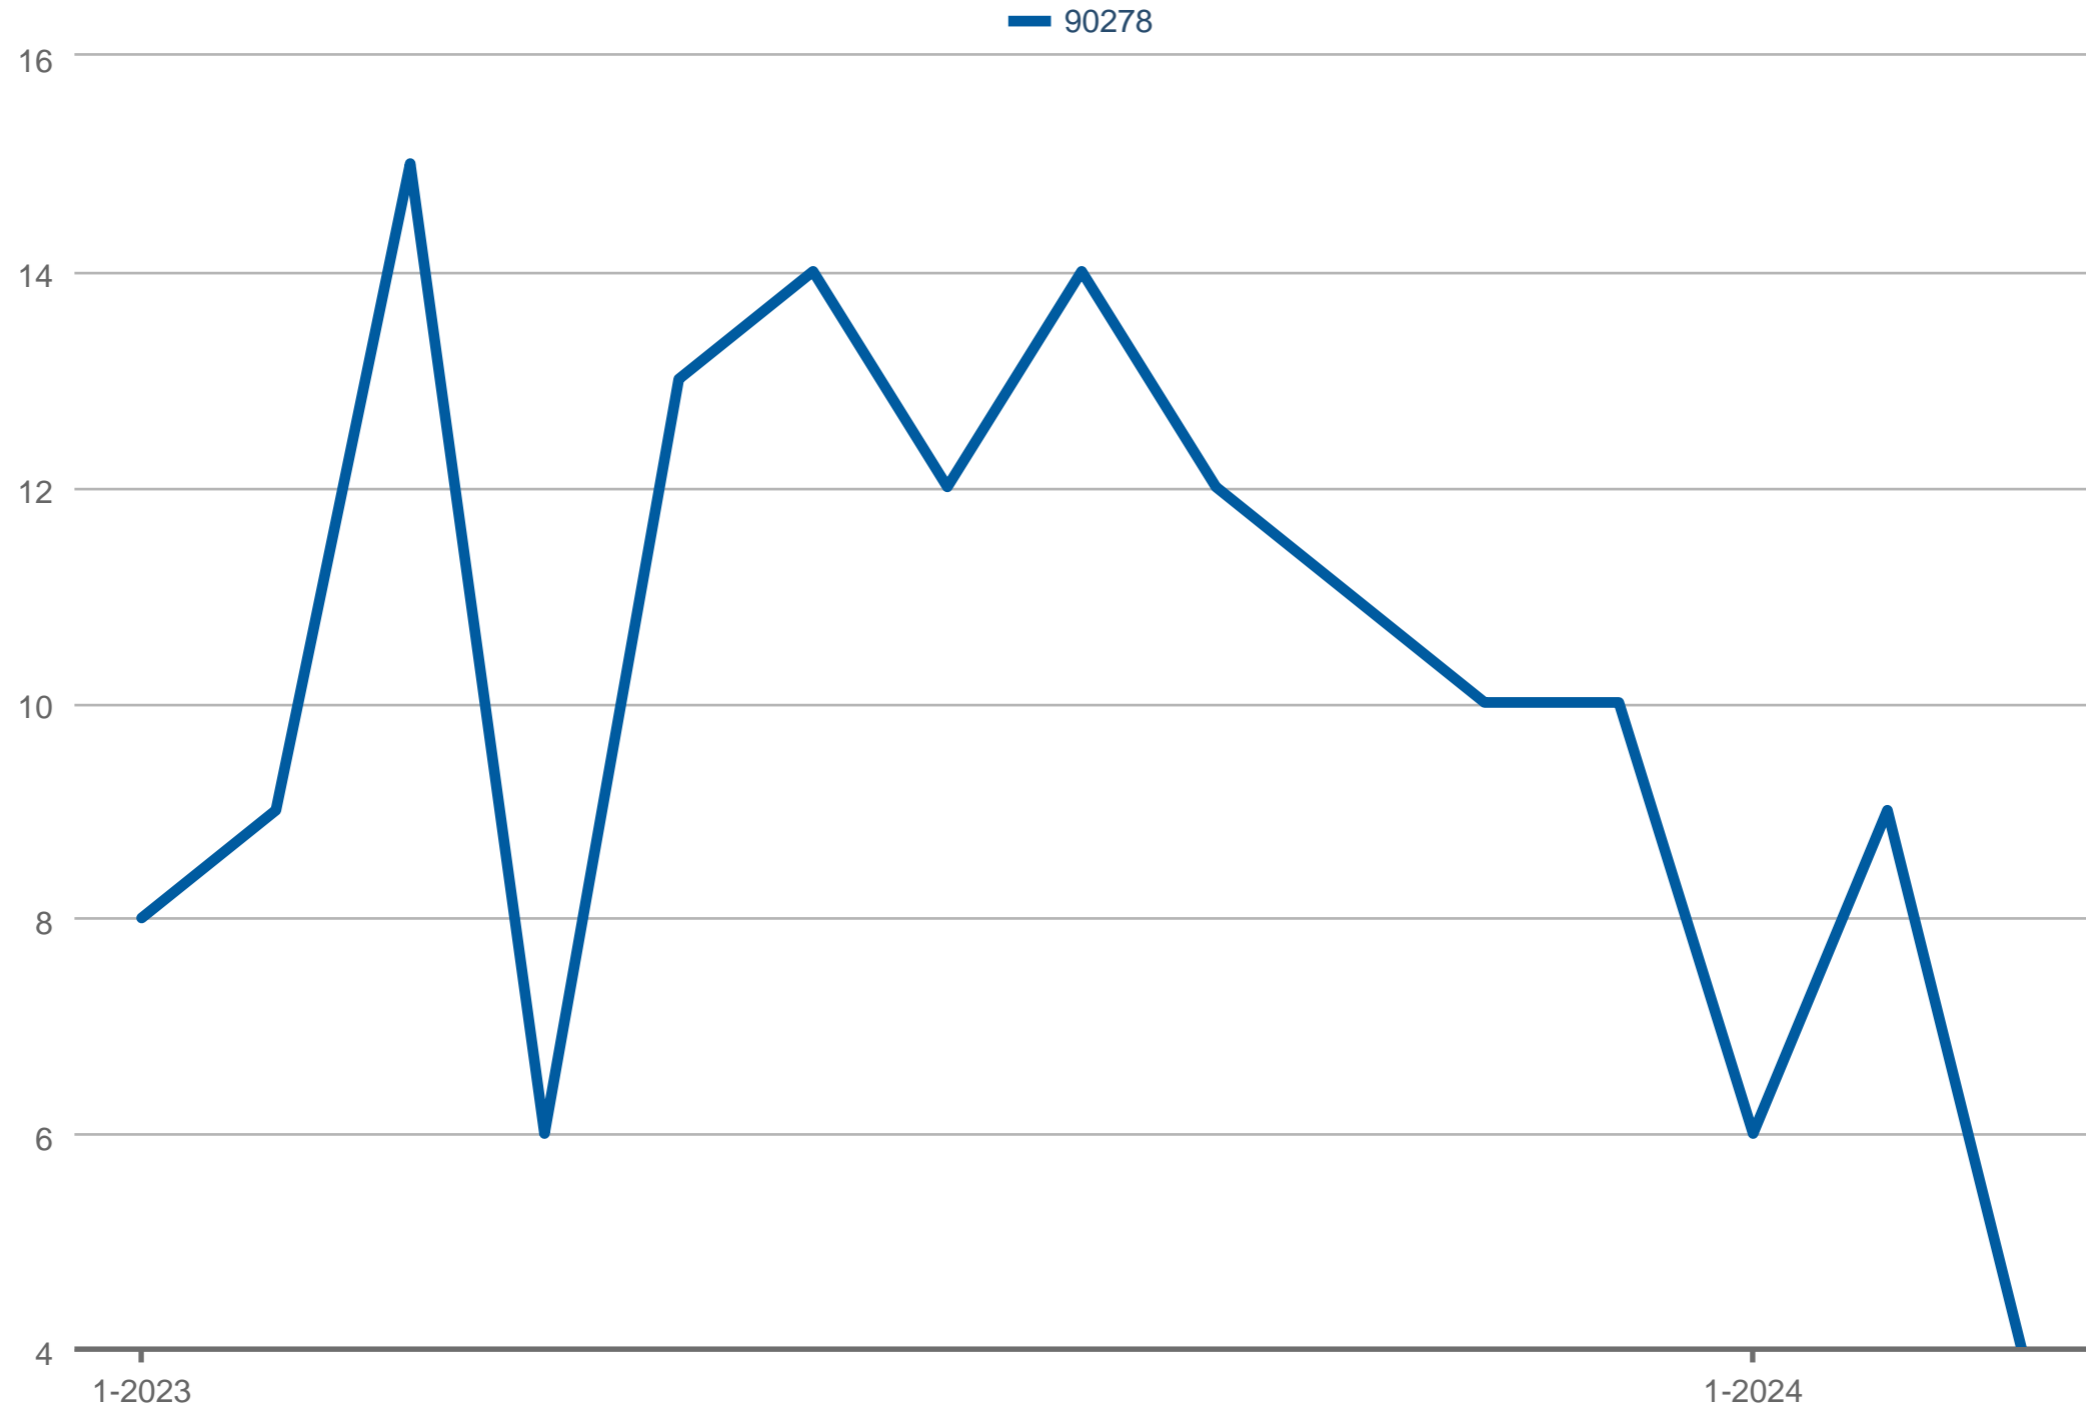

Closed Sales

90278: Residential, Single Family

Each data point is one month of activity. Data is from April 23, 2024.