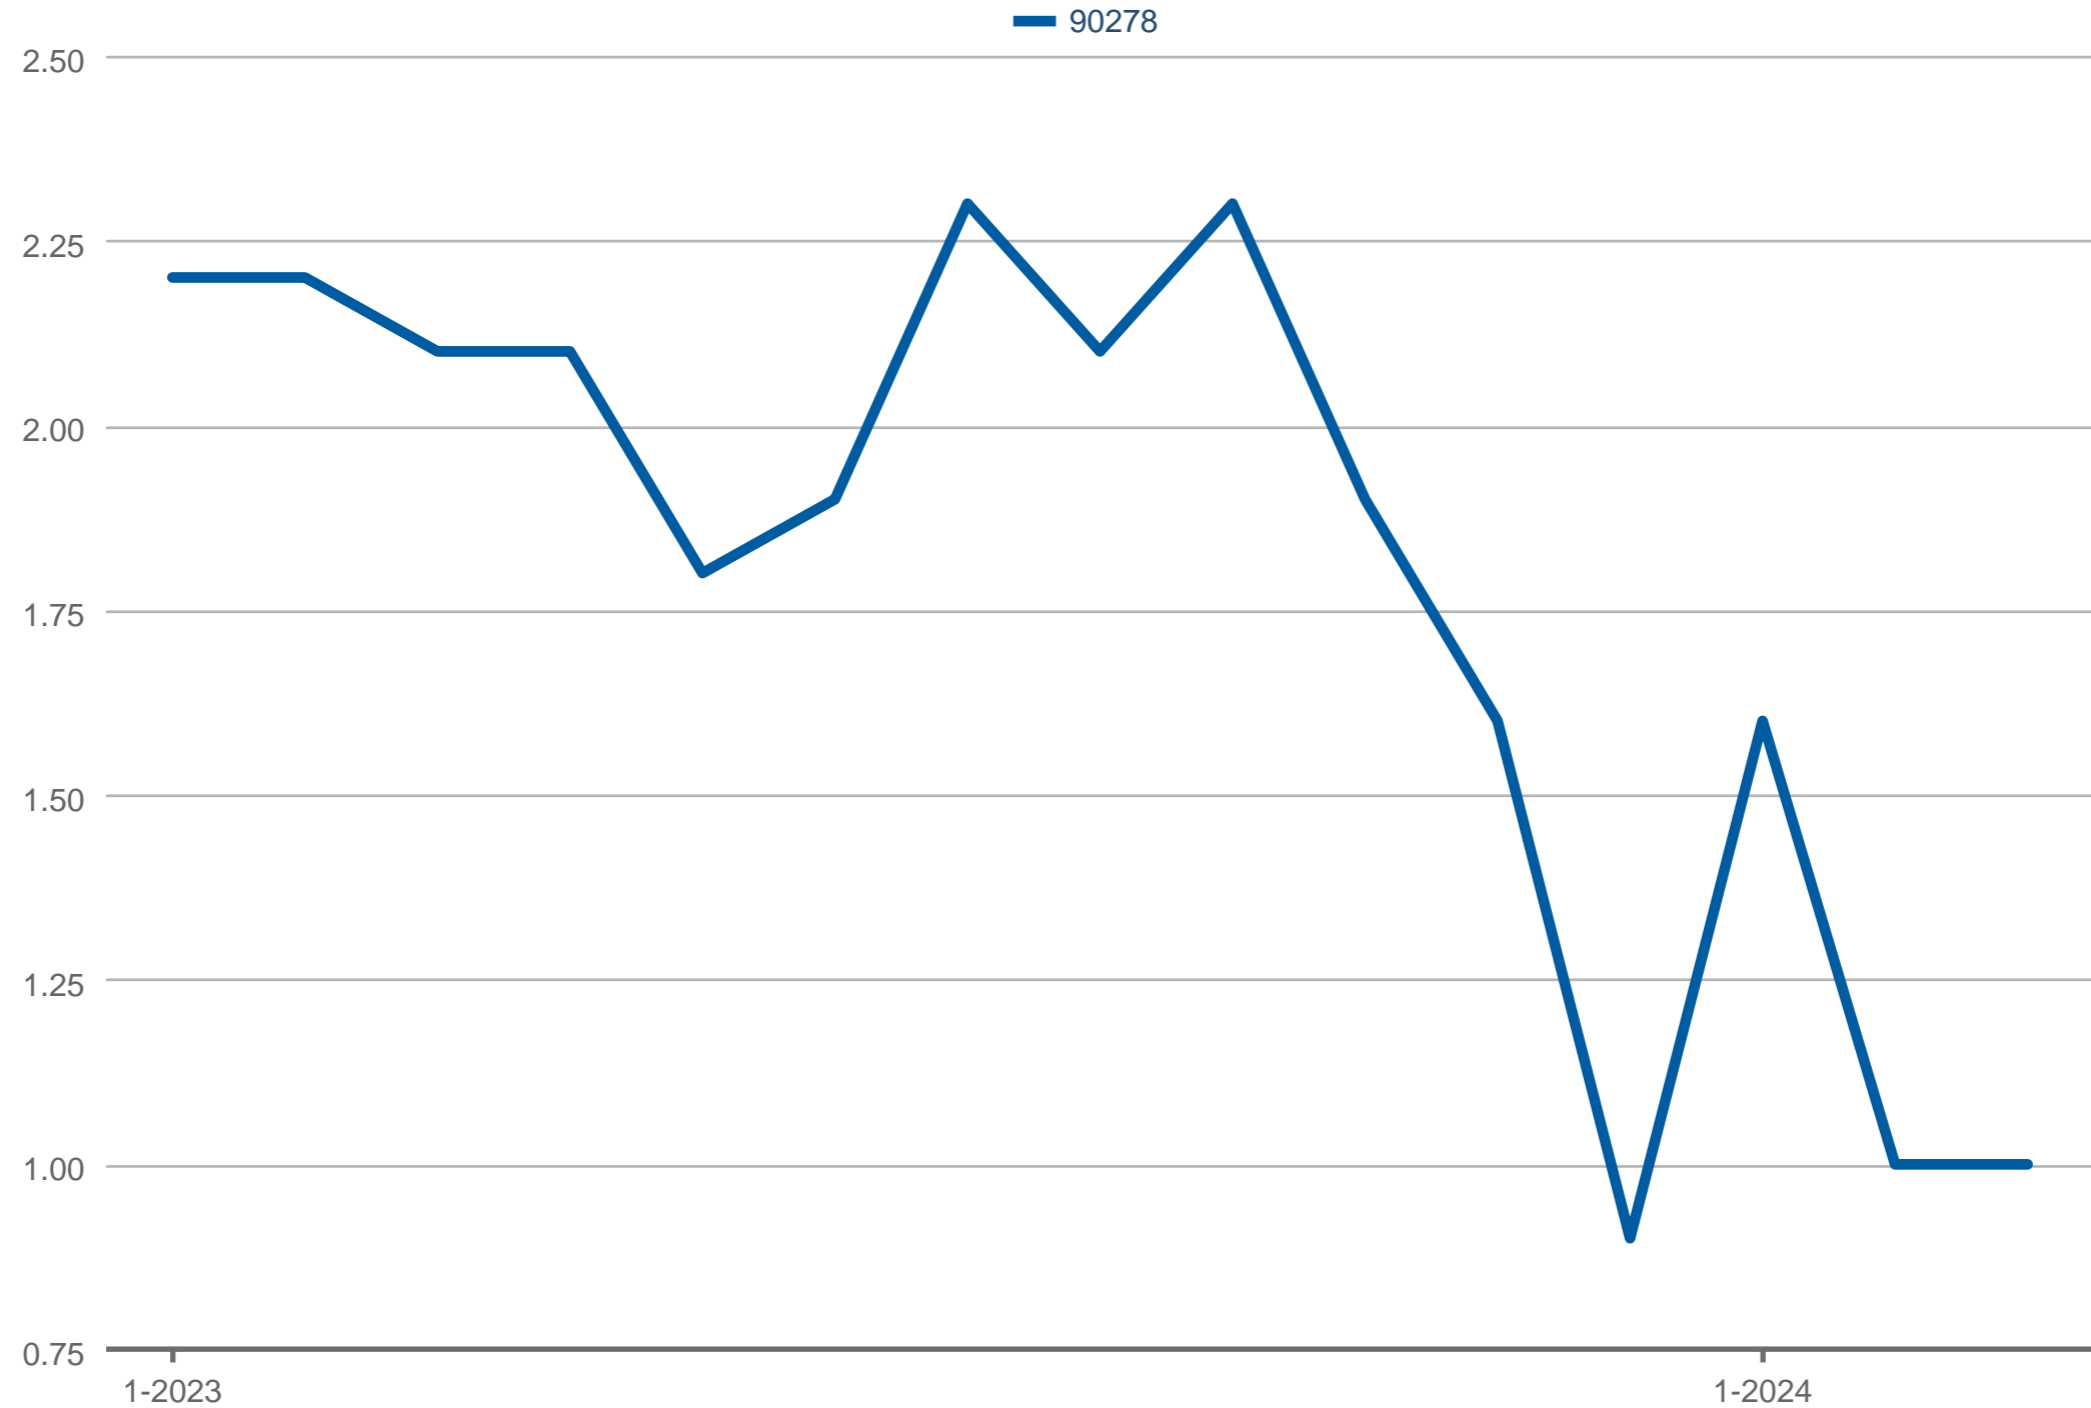

### Inventory Months Supply

90278: Residential, Single Family

Each data point is one month of activity. Data is from April 23, 2024.