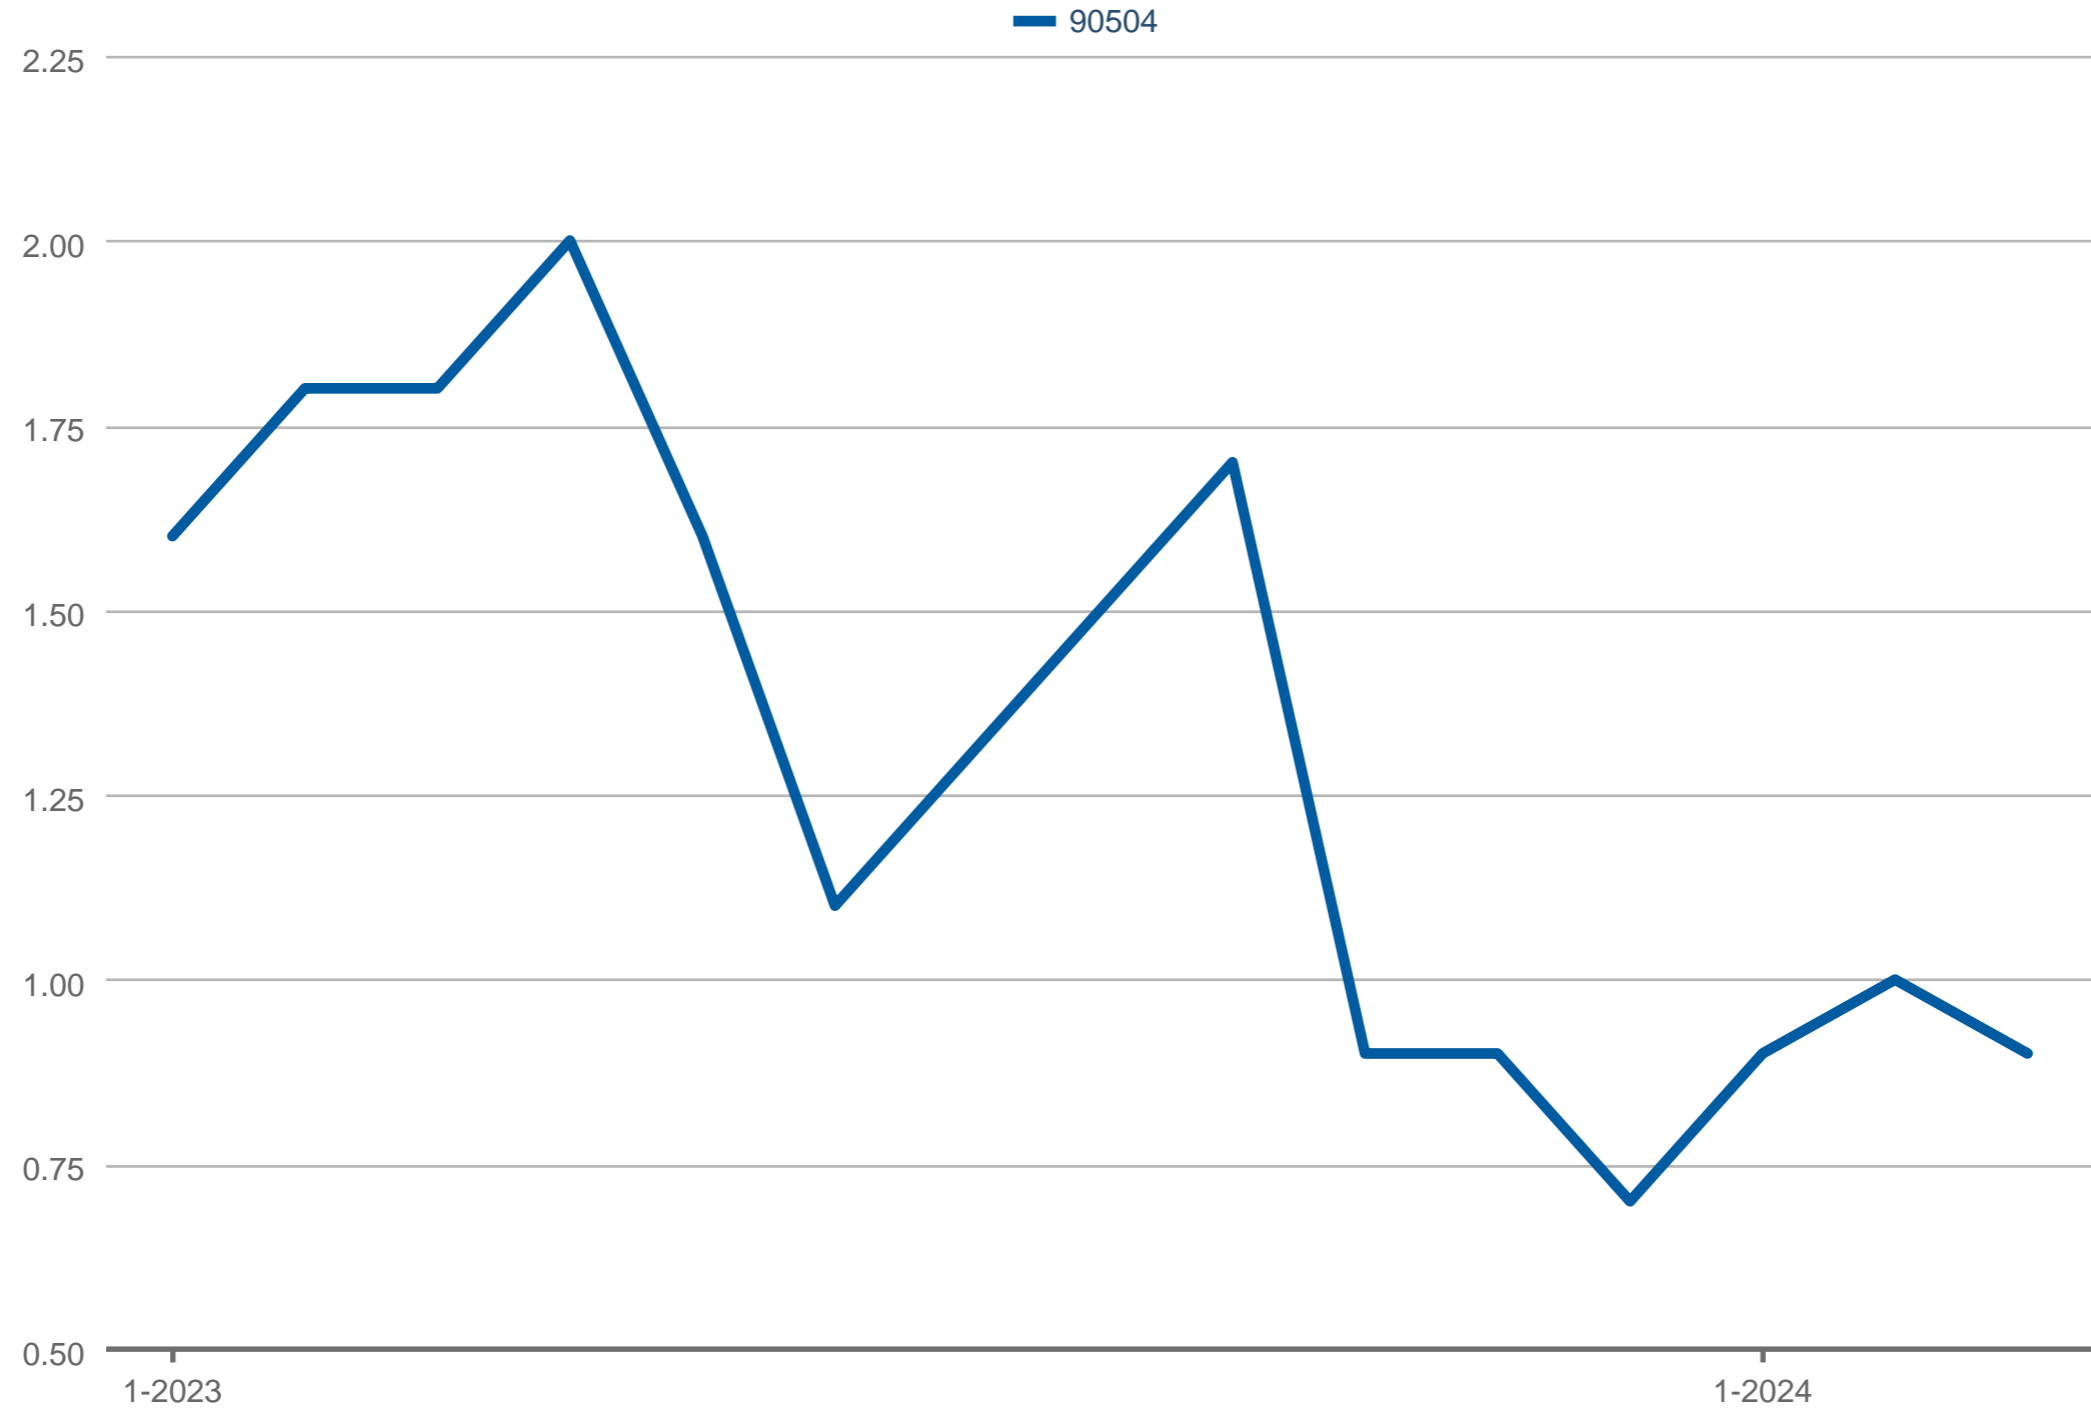

Inventory Months Supply

90504: Residential, Single Family

Each data point is one month of activity. Data is from April 27, 2024.