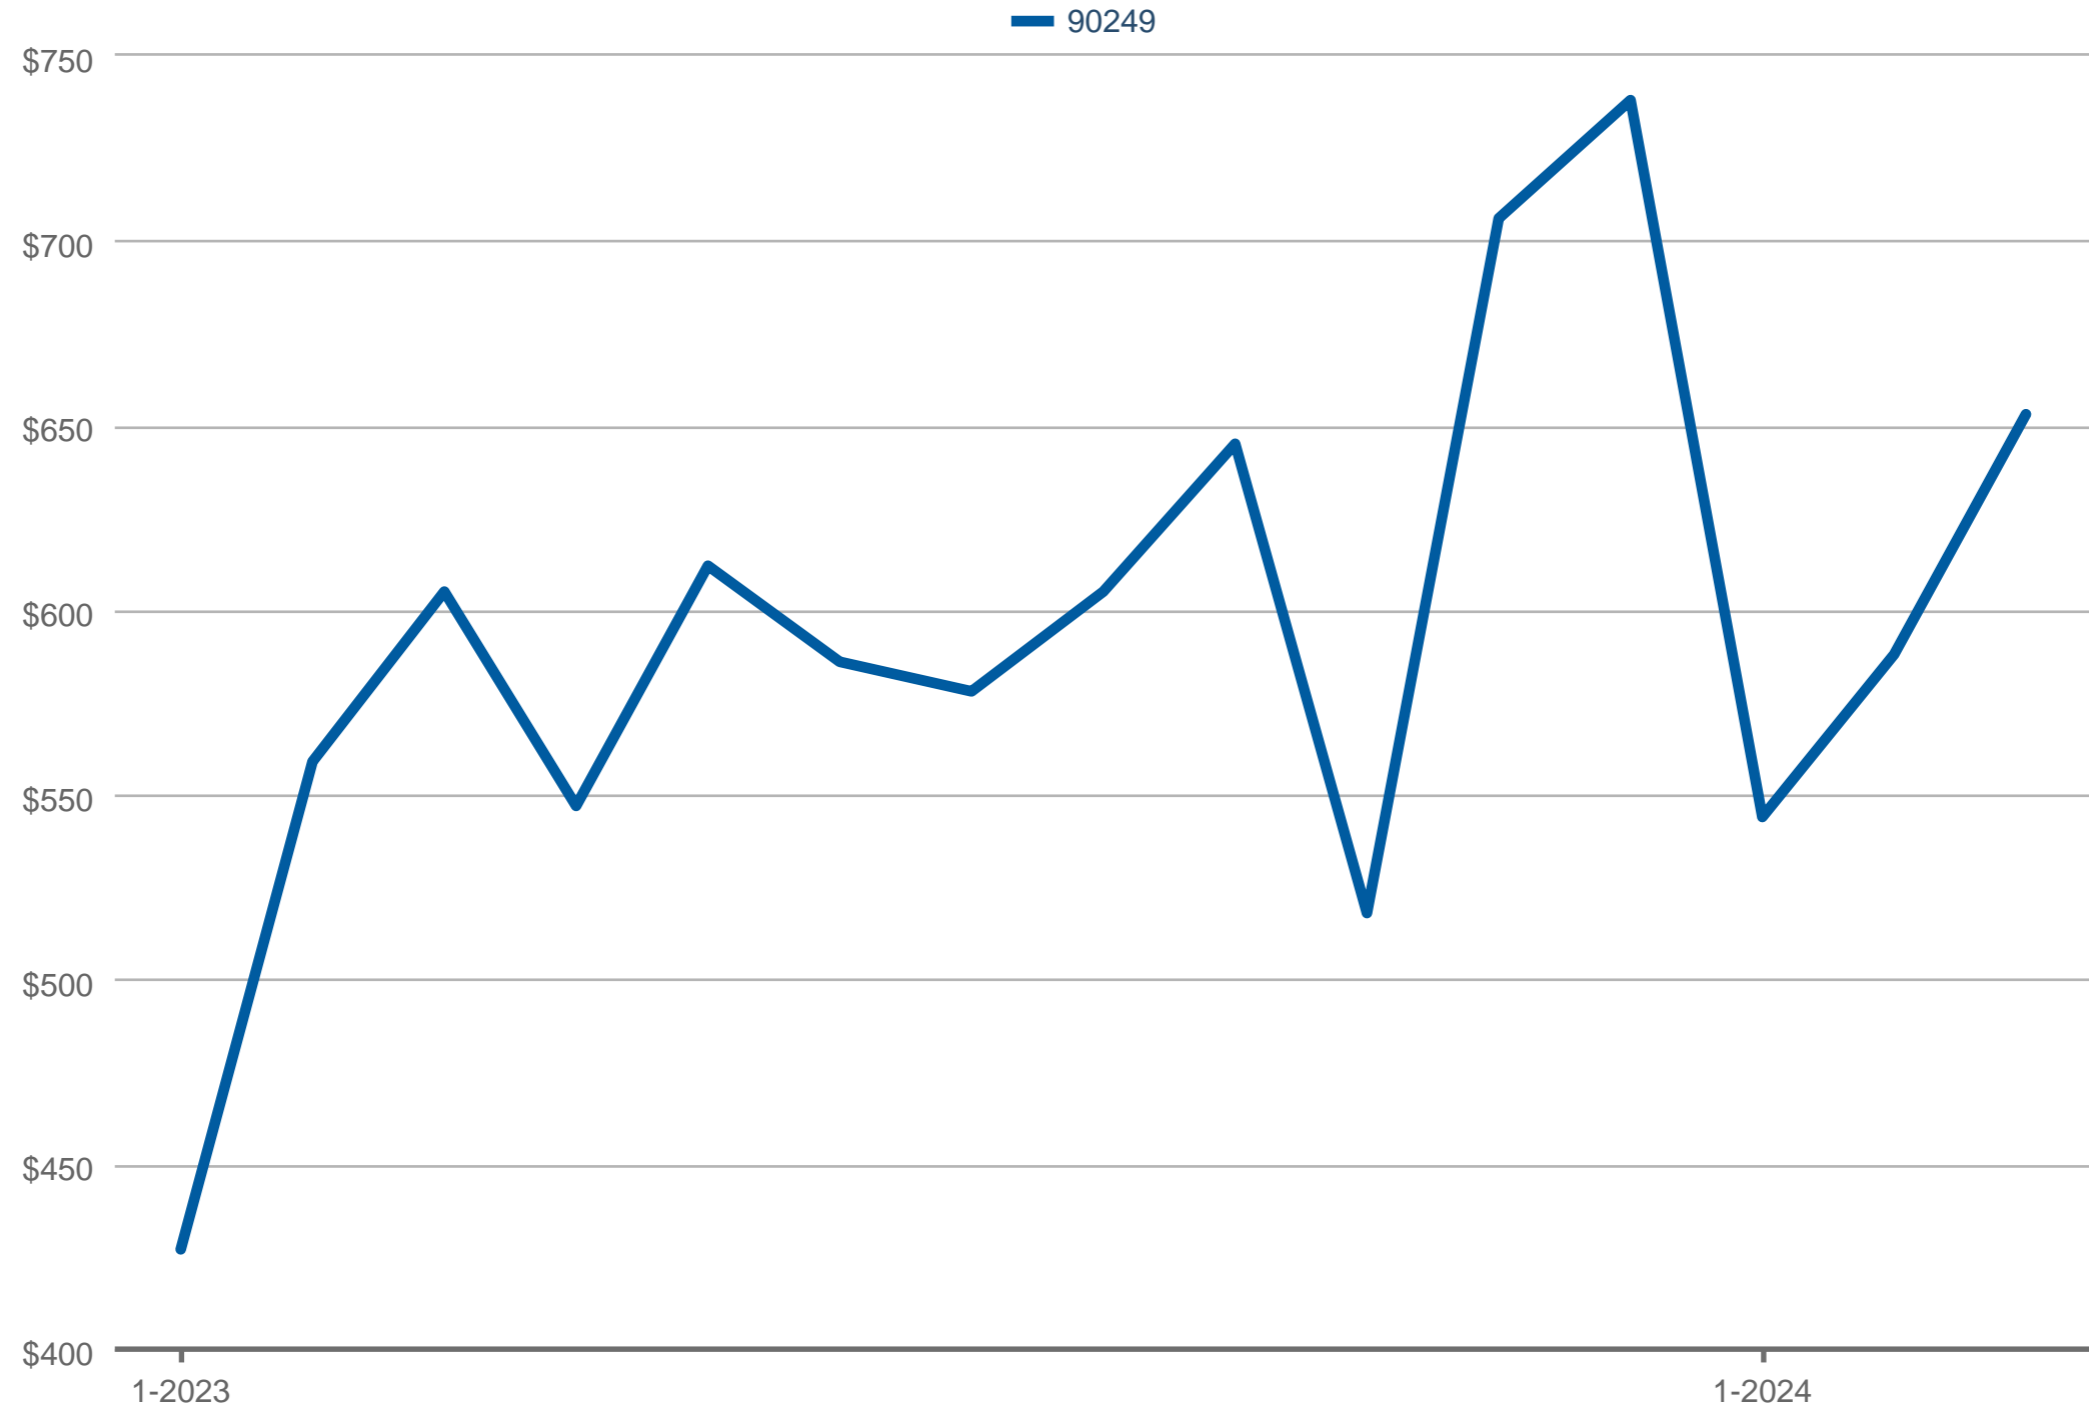

Average Price Per Square Foot

90249: Residential, Single Family

Each data point is one month of activity. Data is from April 23, 2024.