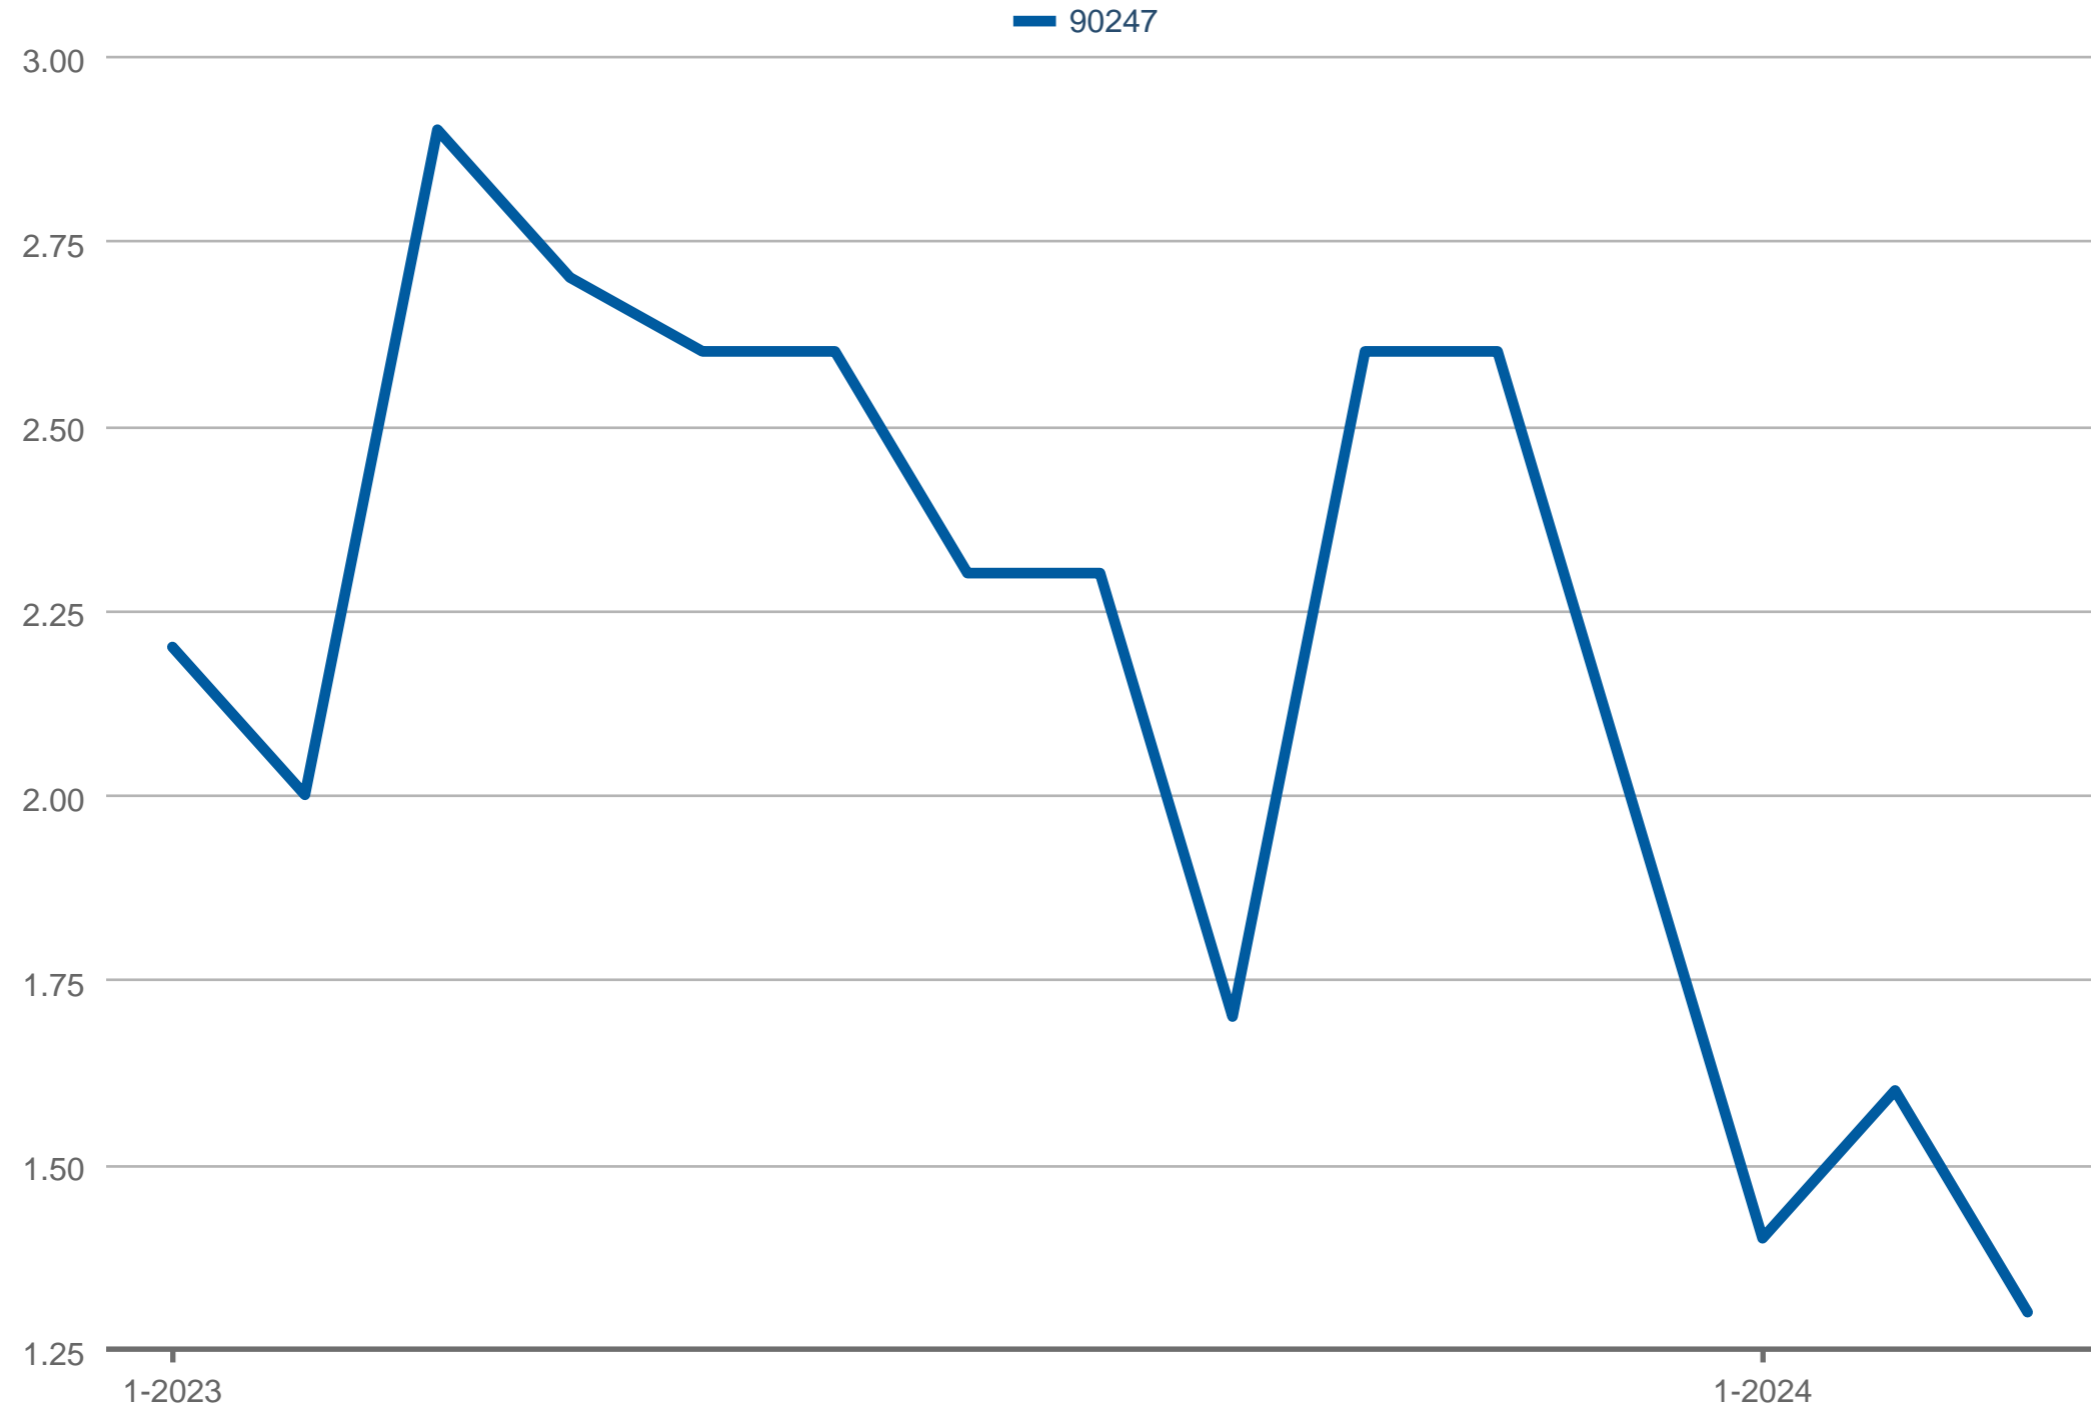

Inventory Months Supply

90247: Residential, Single Family

Each data point is one month of activity. Data is from April 25, 2024.