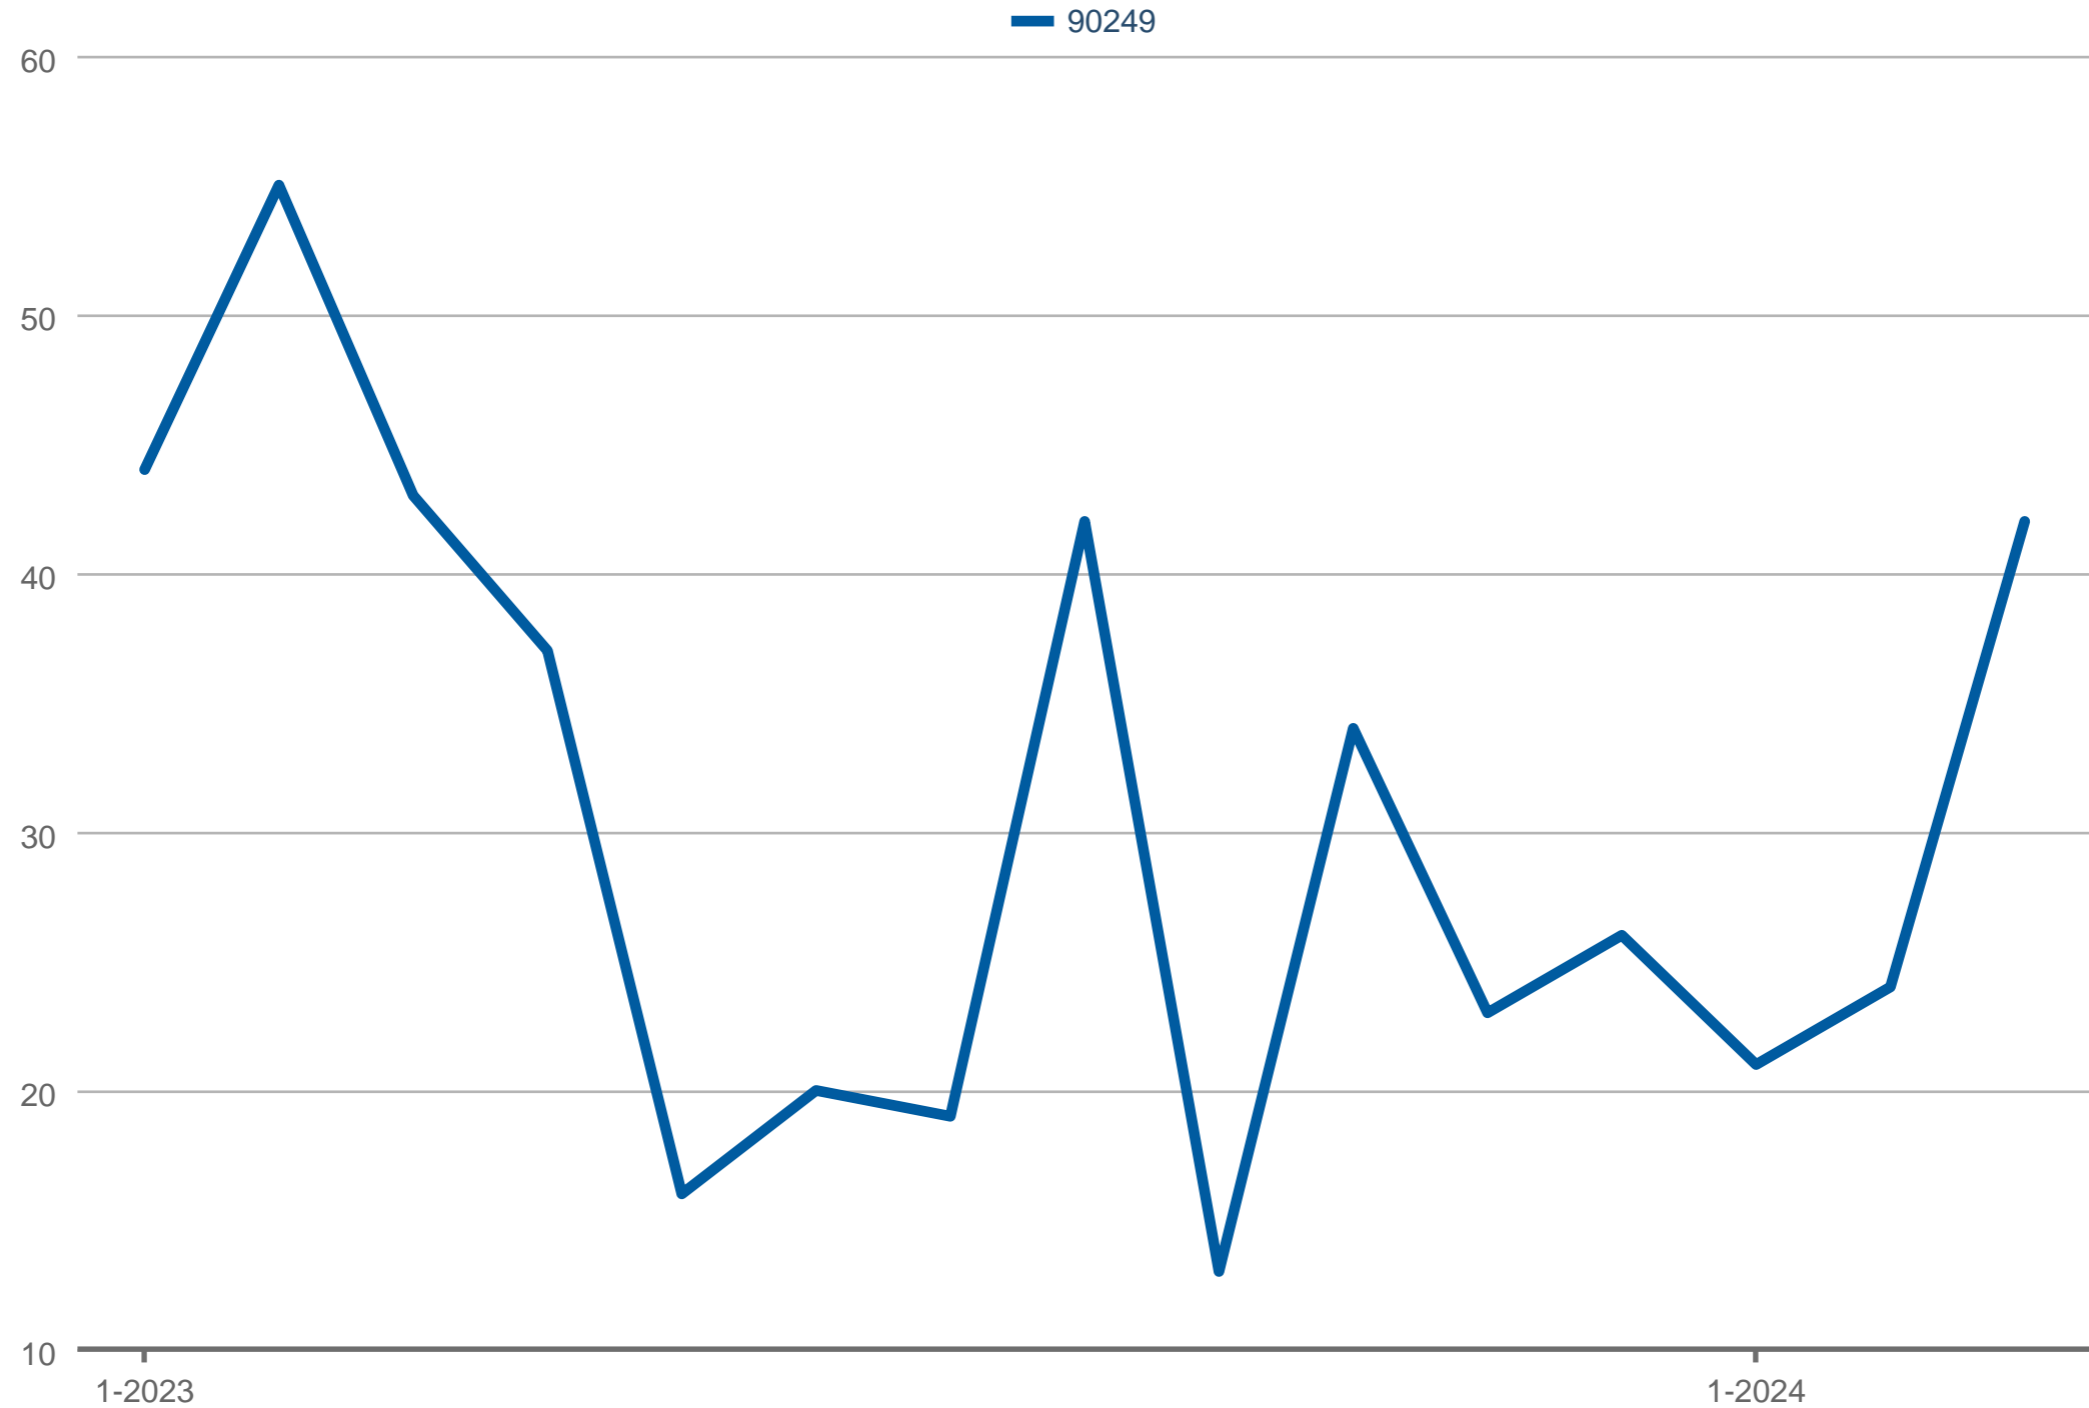

Average Days on Market

90249: Residential, Single Family

Each data point is one month of activity. Data is from April 25, 2024.