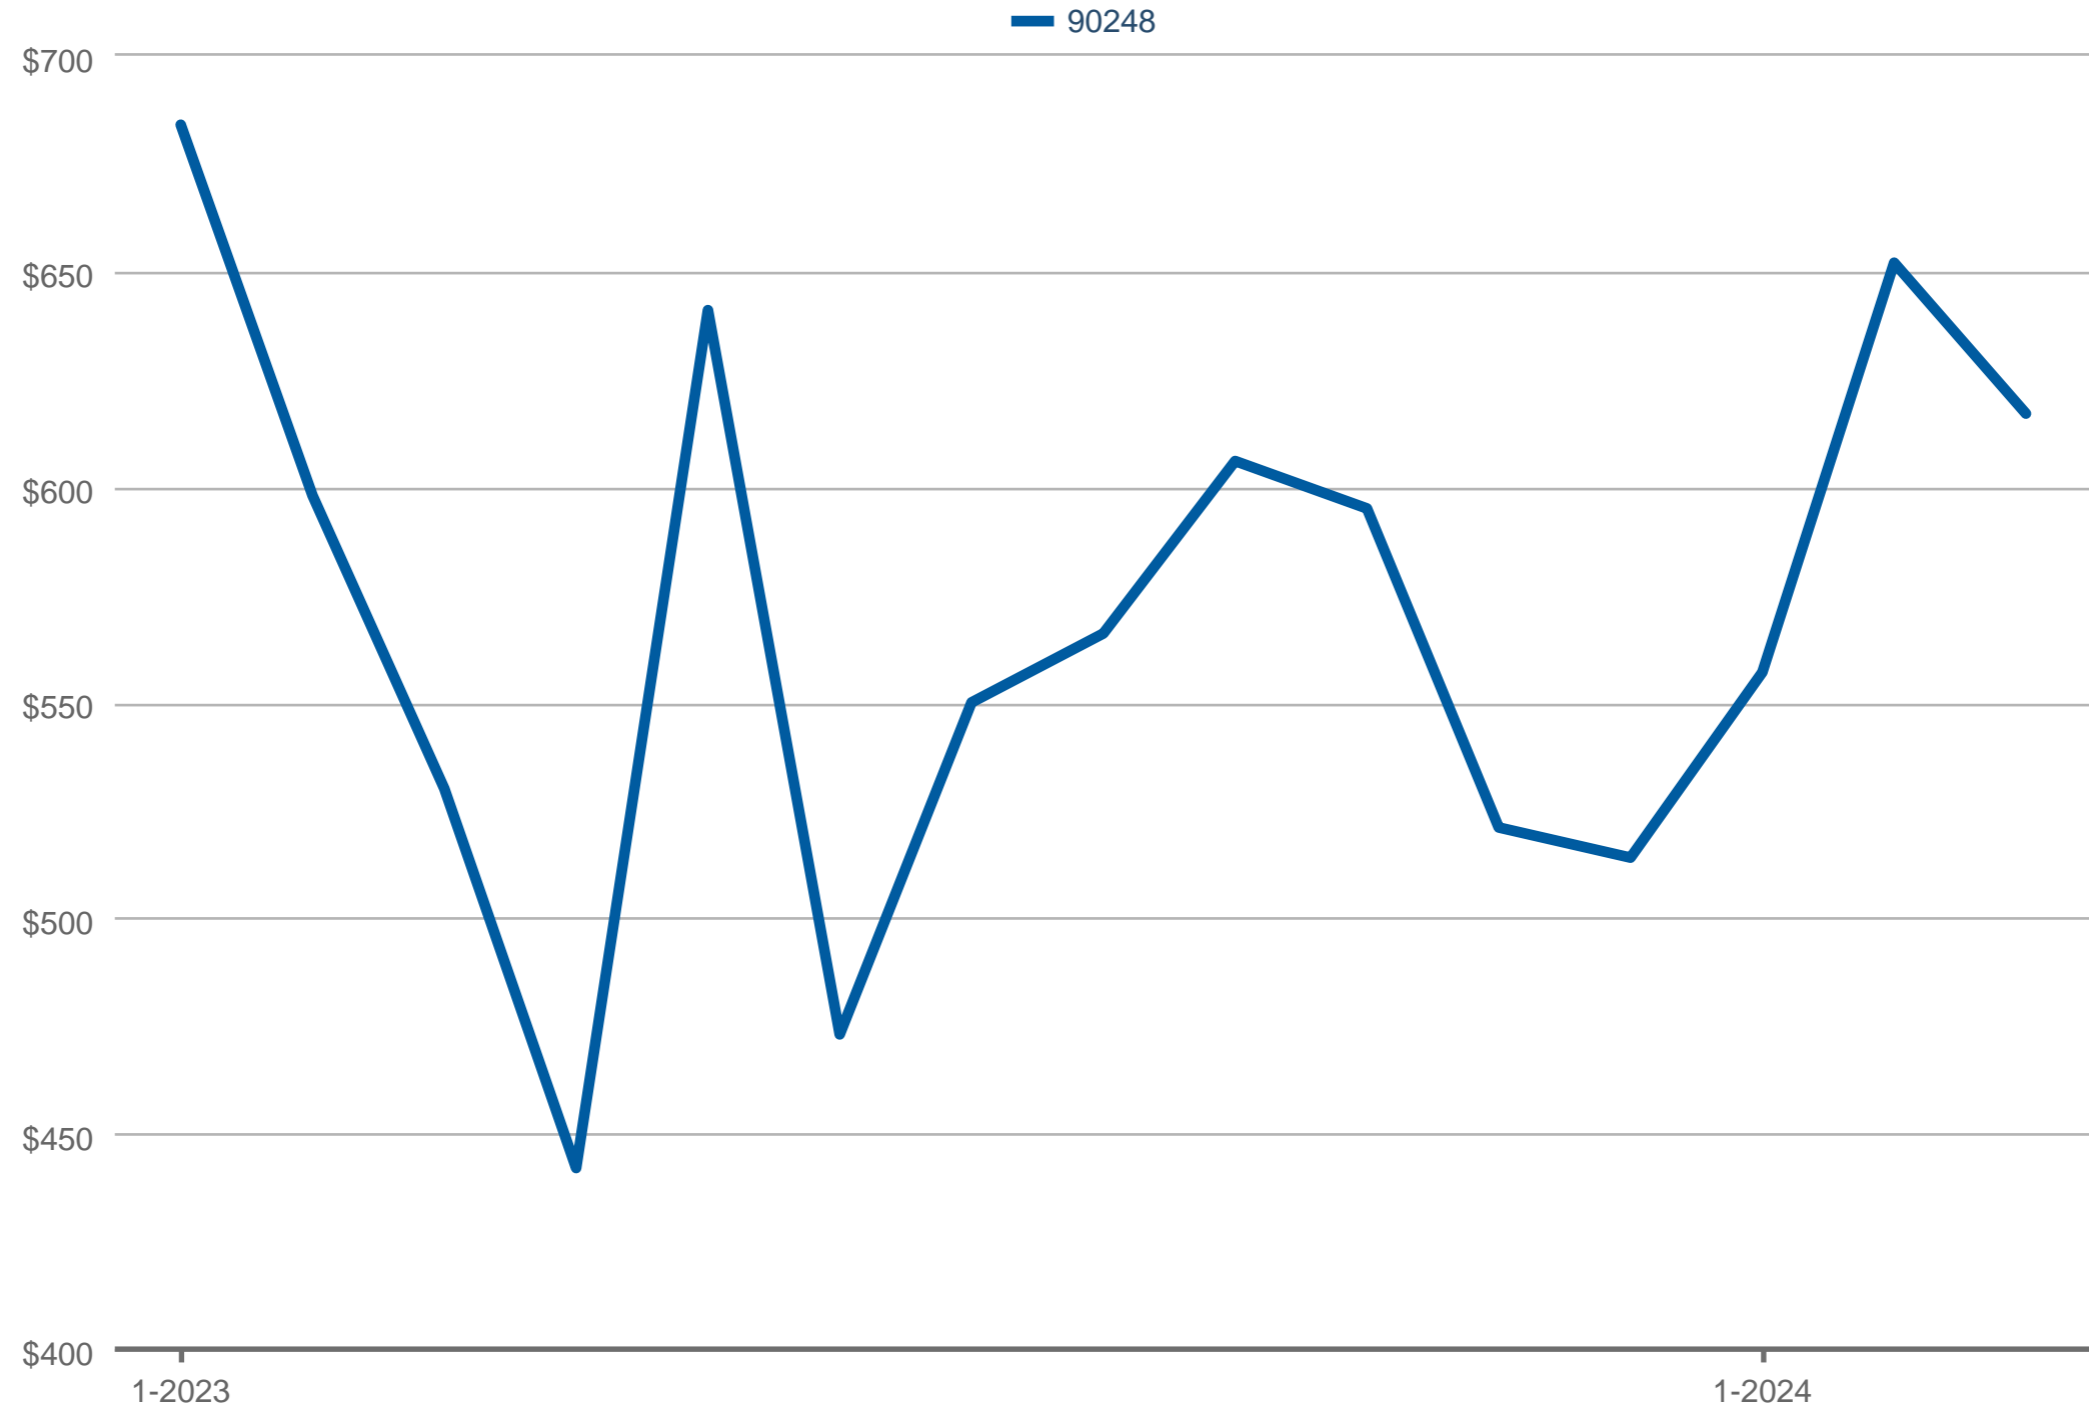

Average Price Per Square Foot

90248: Residential, Single Family

Each data point is one month of activity. Data is from April 20, 2024.