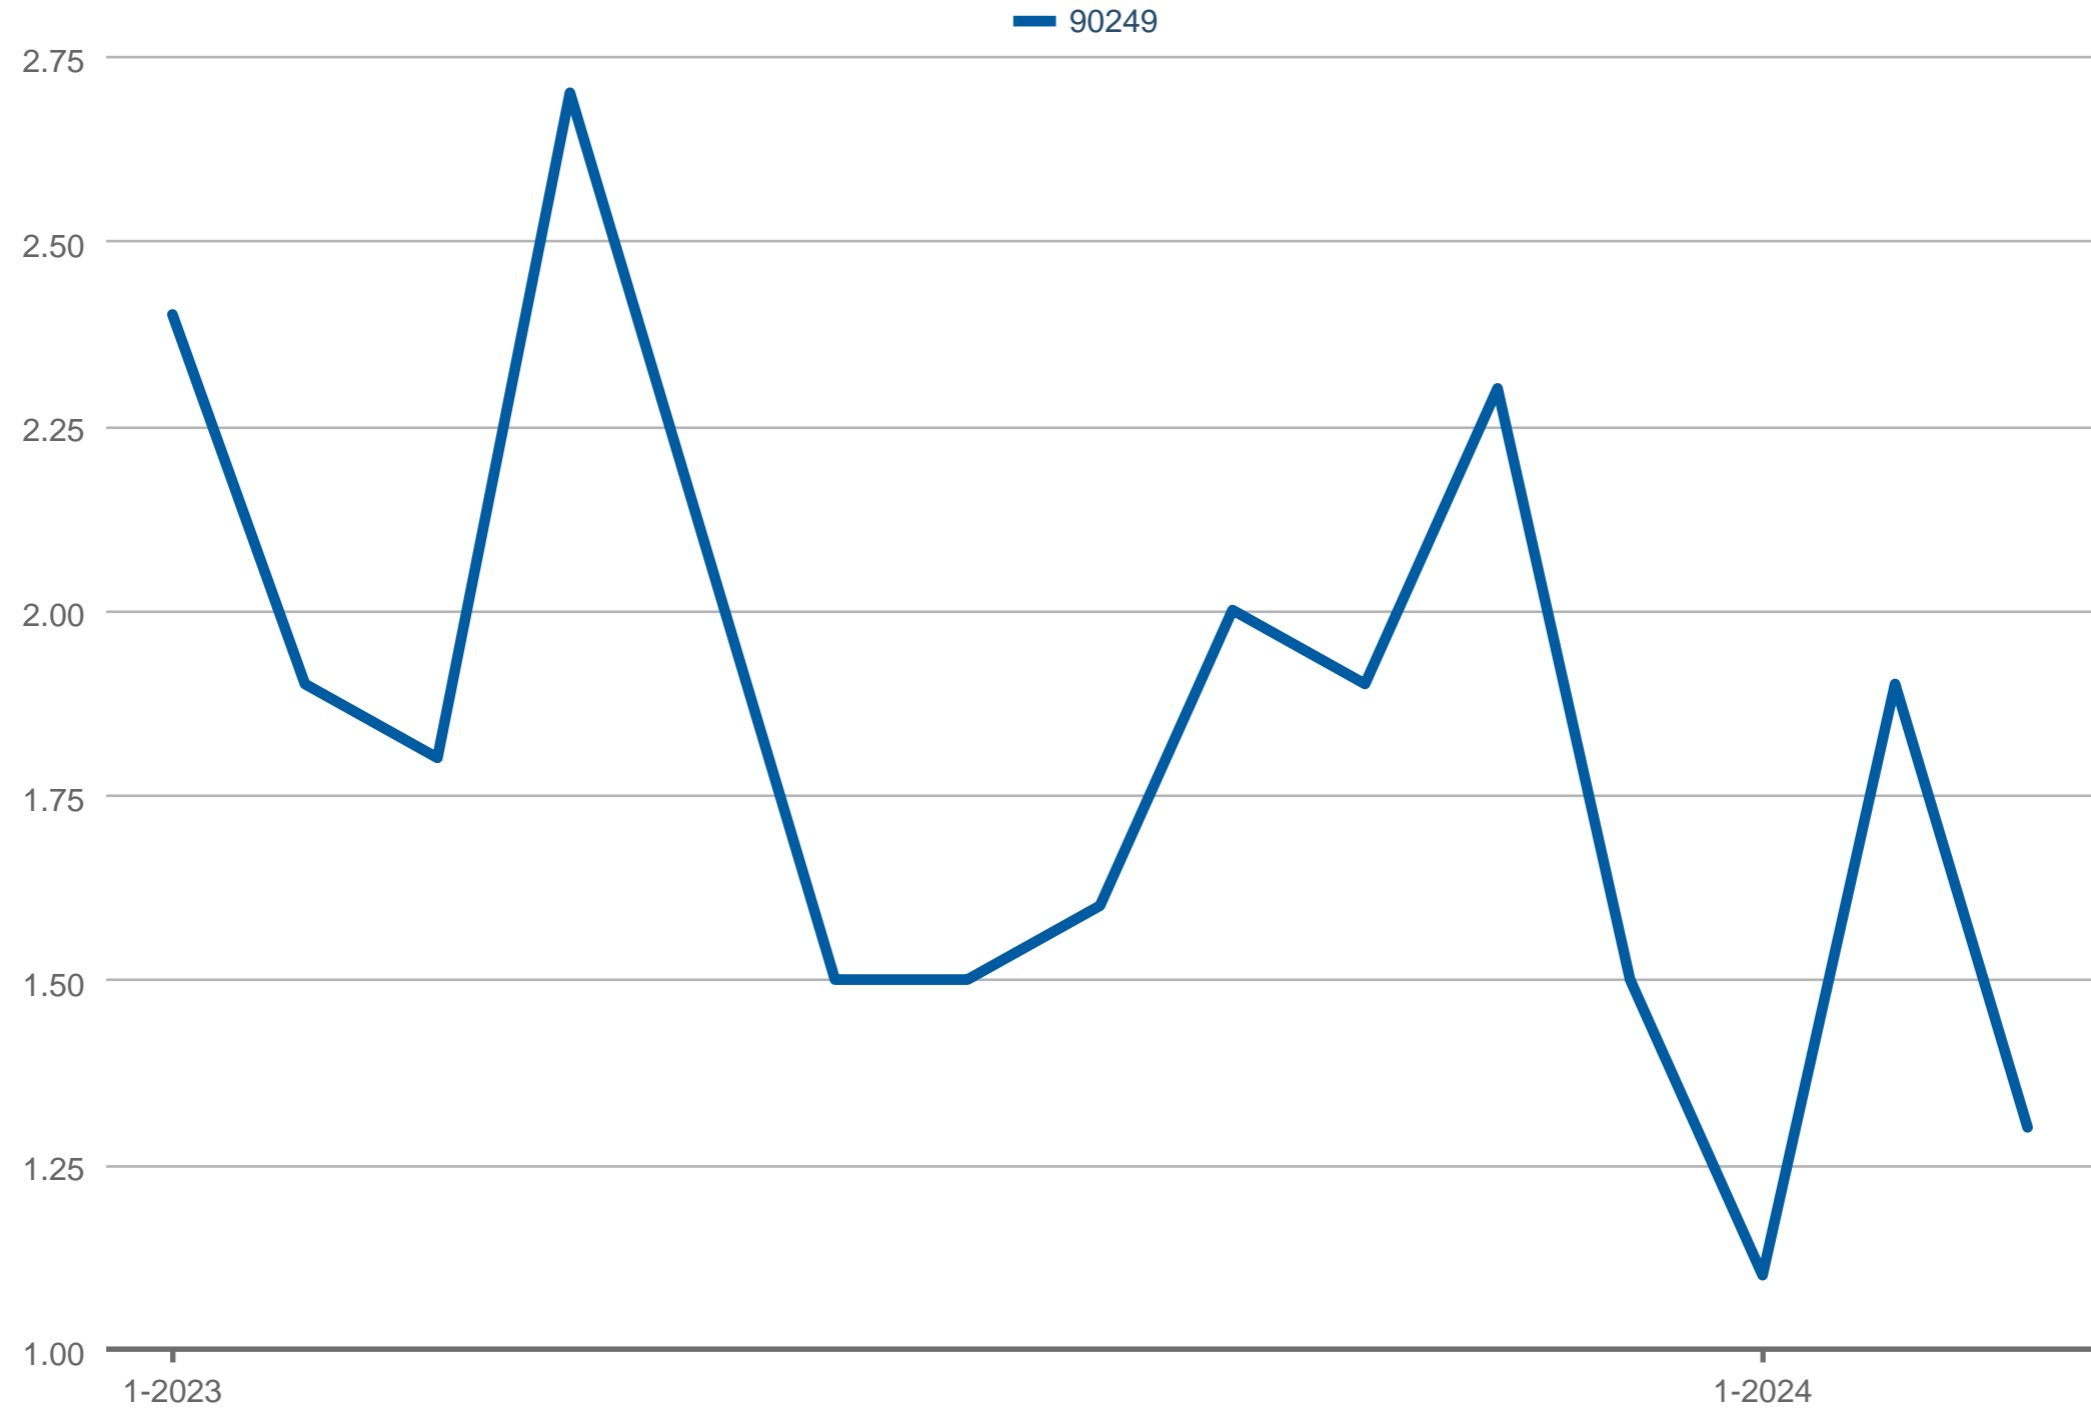

Inventory Months Supply

90249: Residential, Single Family

Each data point is one month of activity. Data is from April 27, 2024.