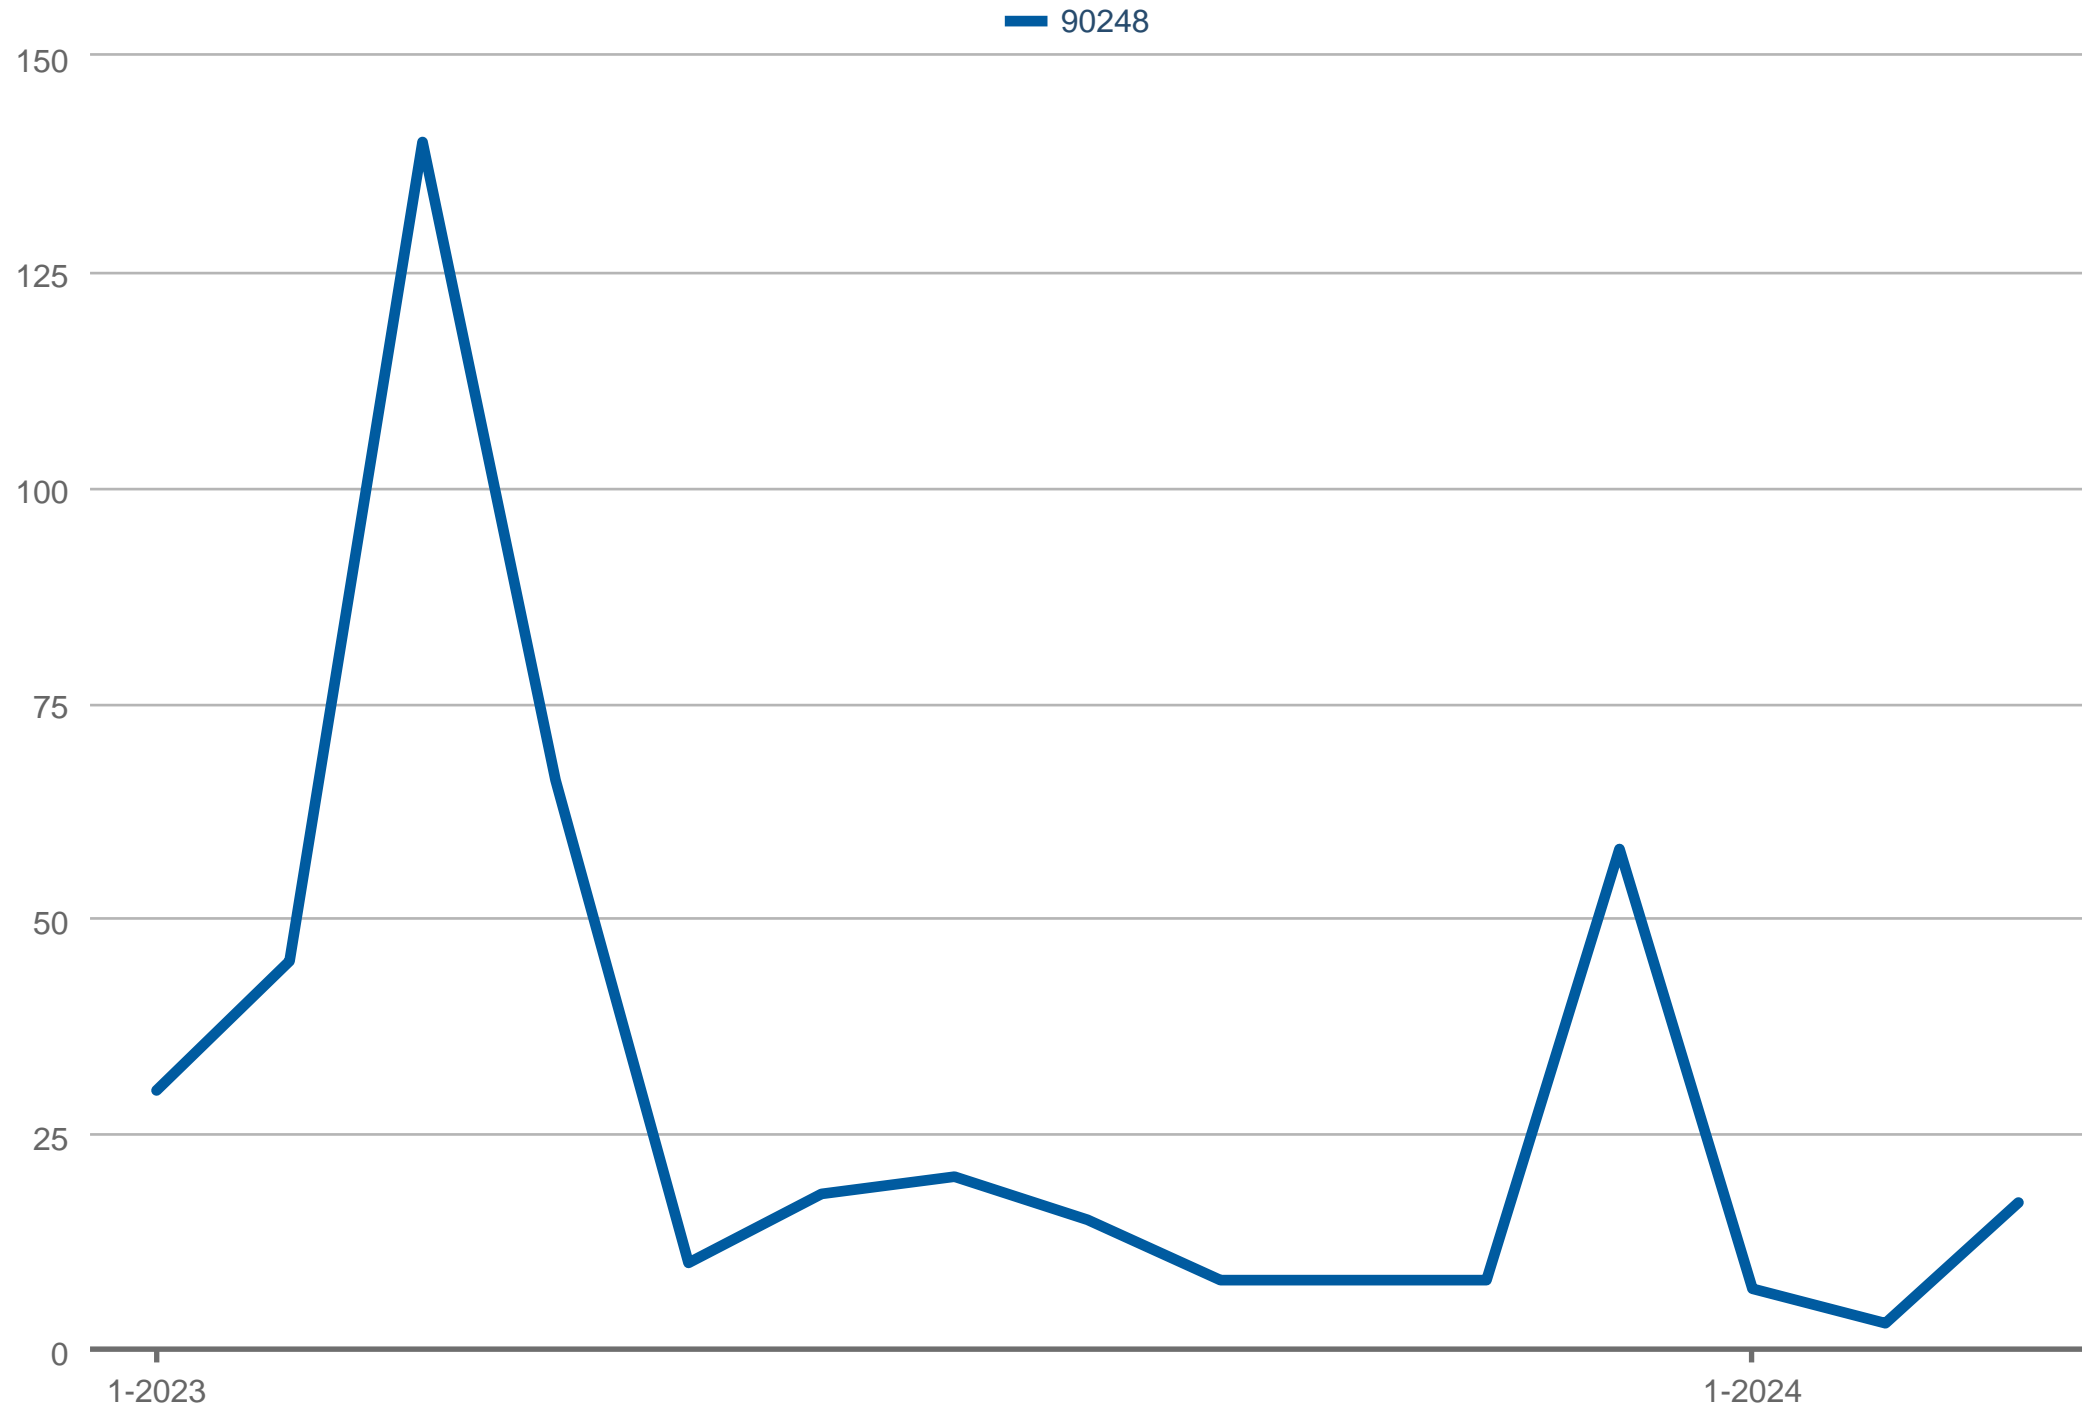

Average Days on Market

90248: Residential, Single Family

Each data point is one month of activity. Data is from April 25, 2024.