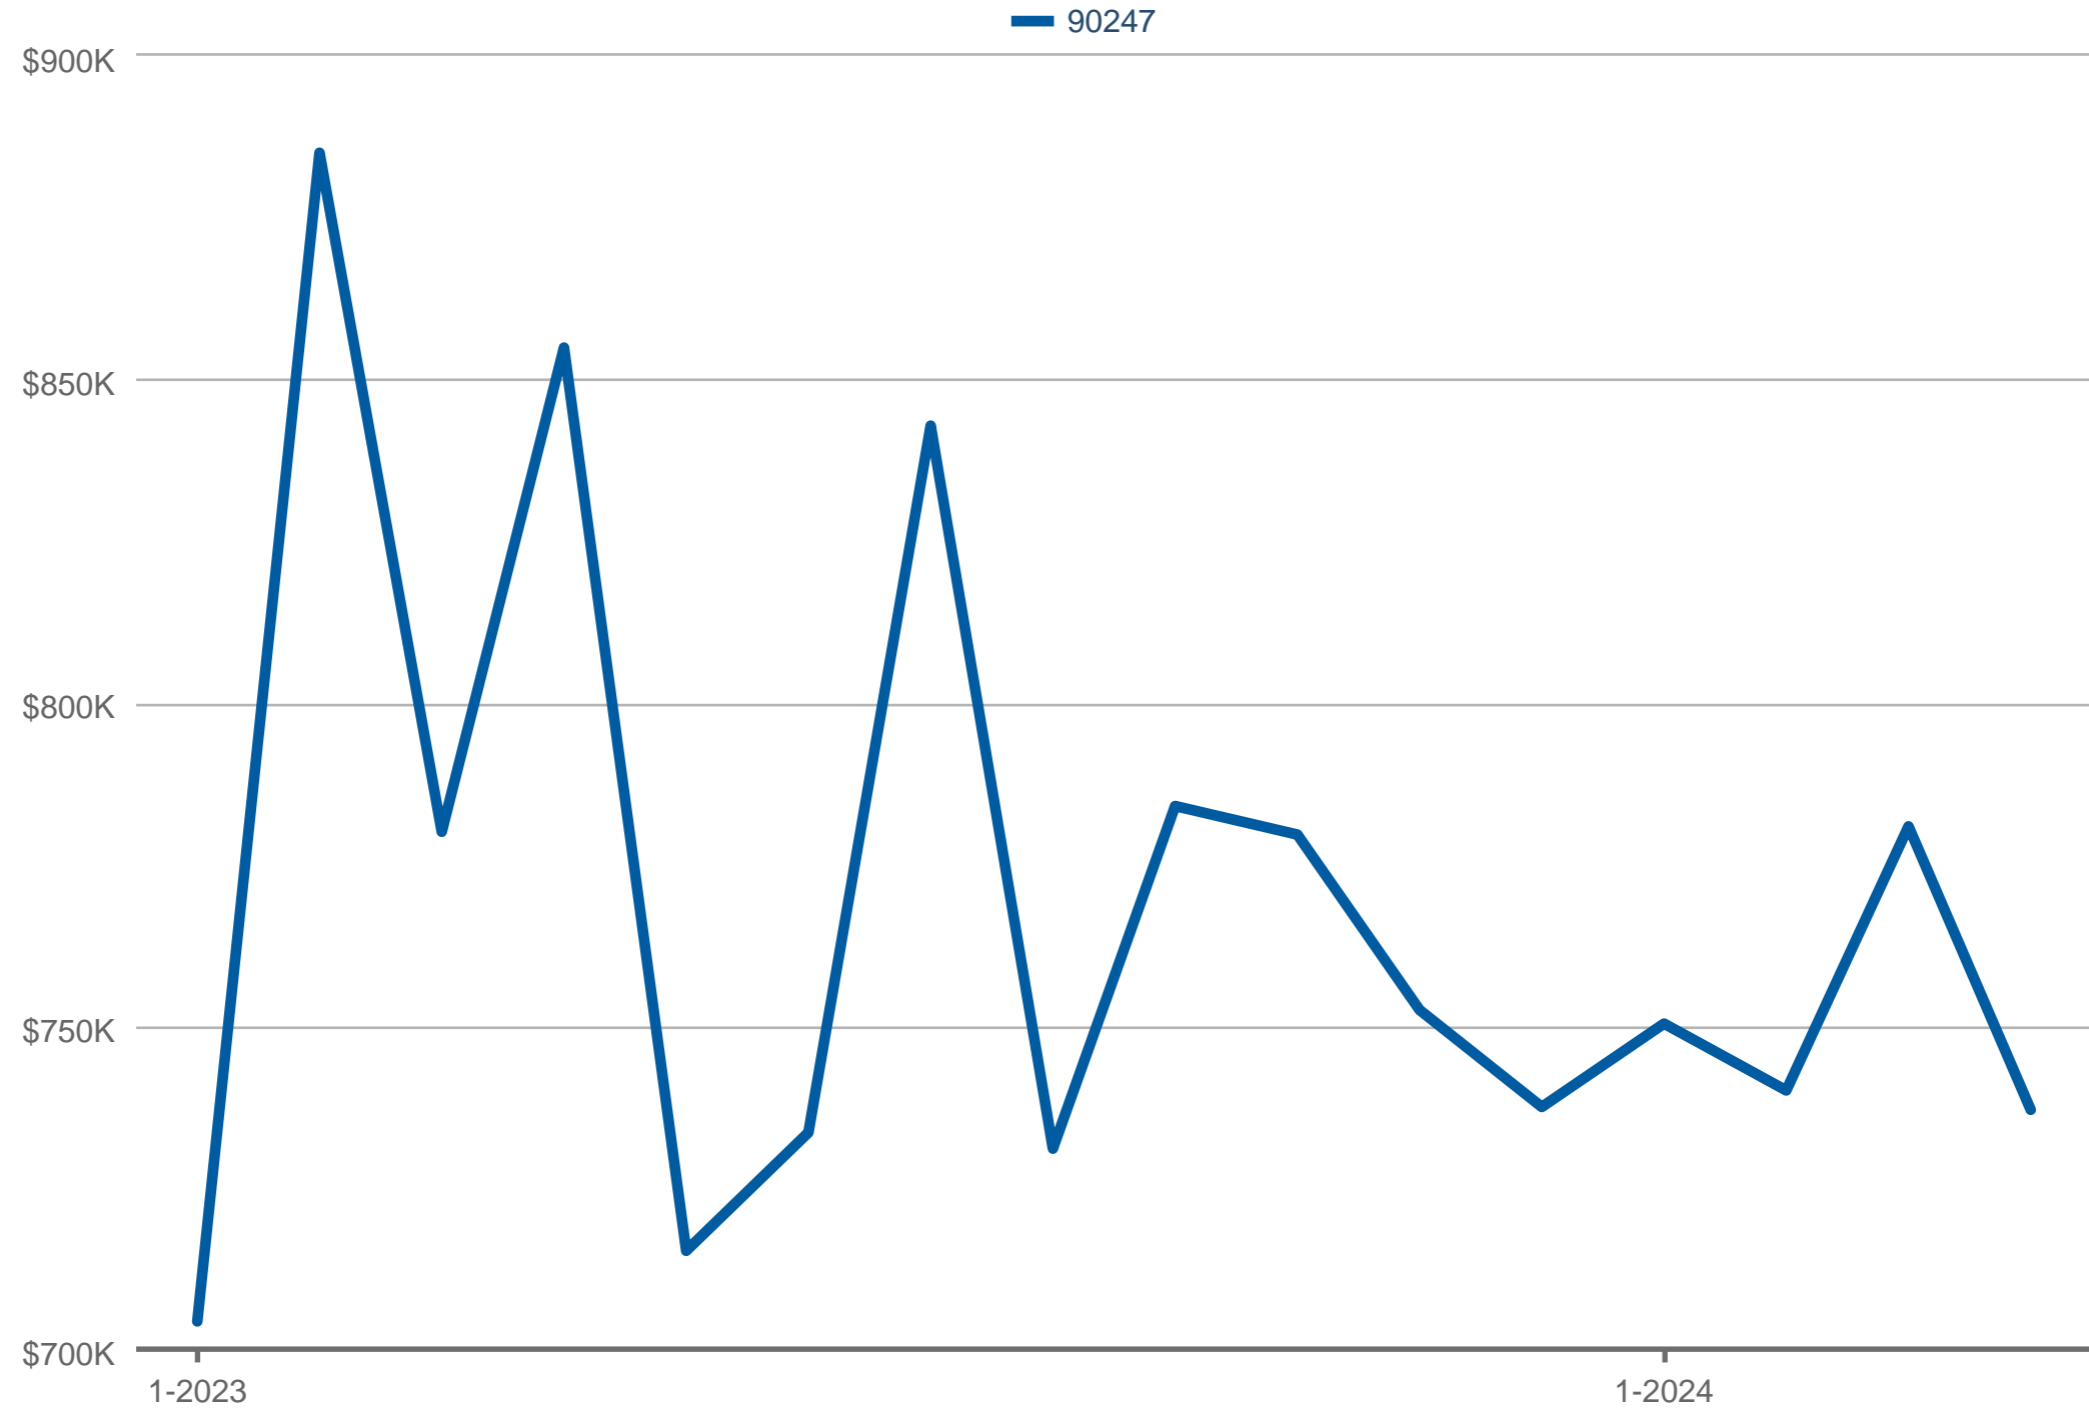

Average Sales Price

90247: Residential, Single Family

Each data point is one month of activity. Data is from May 11, 2024.