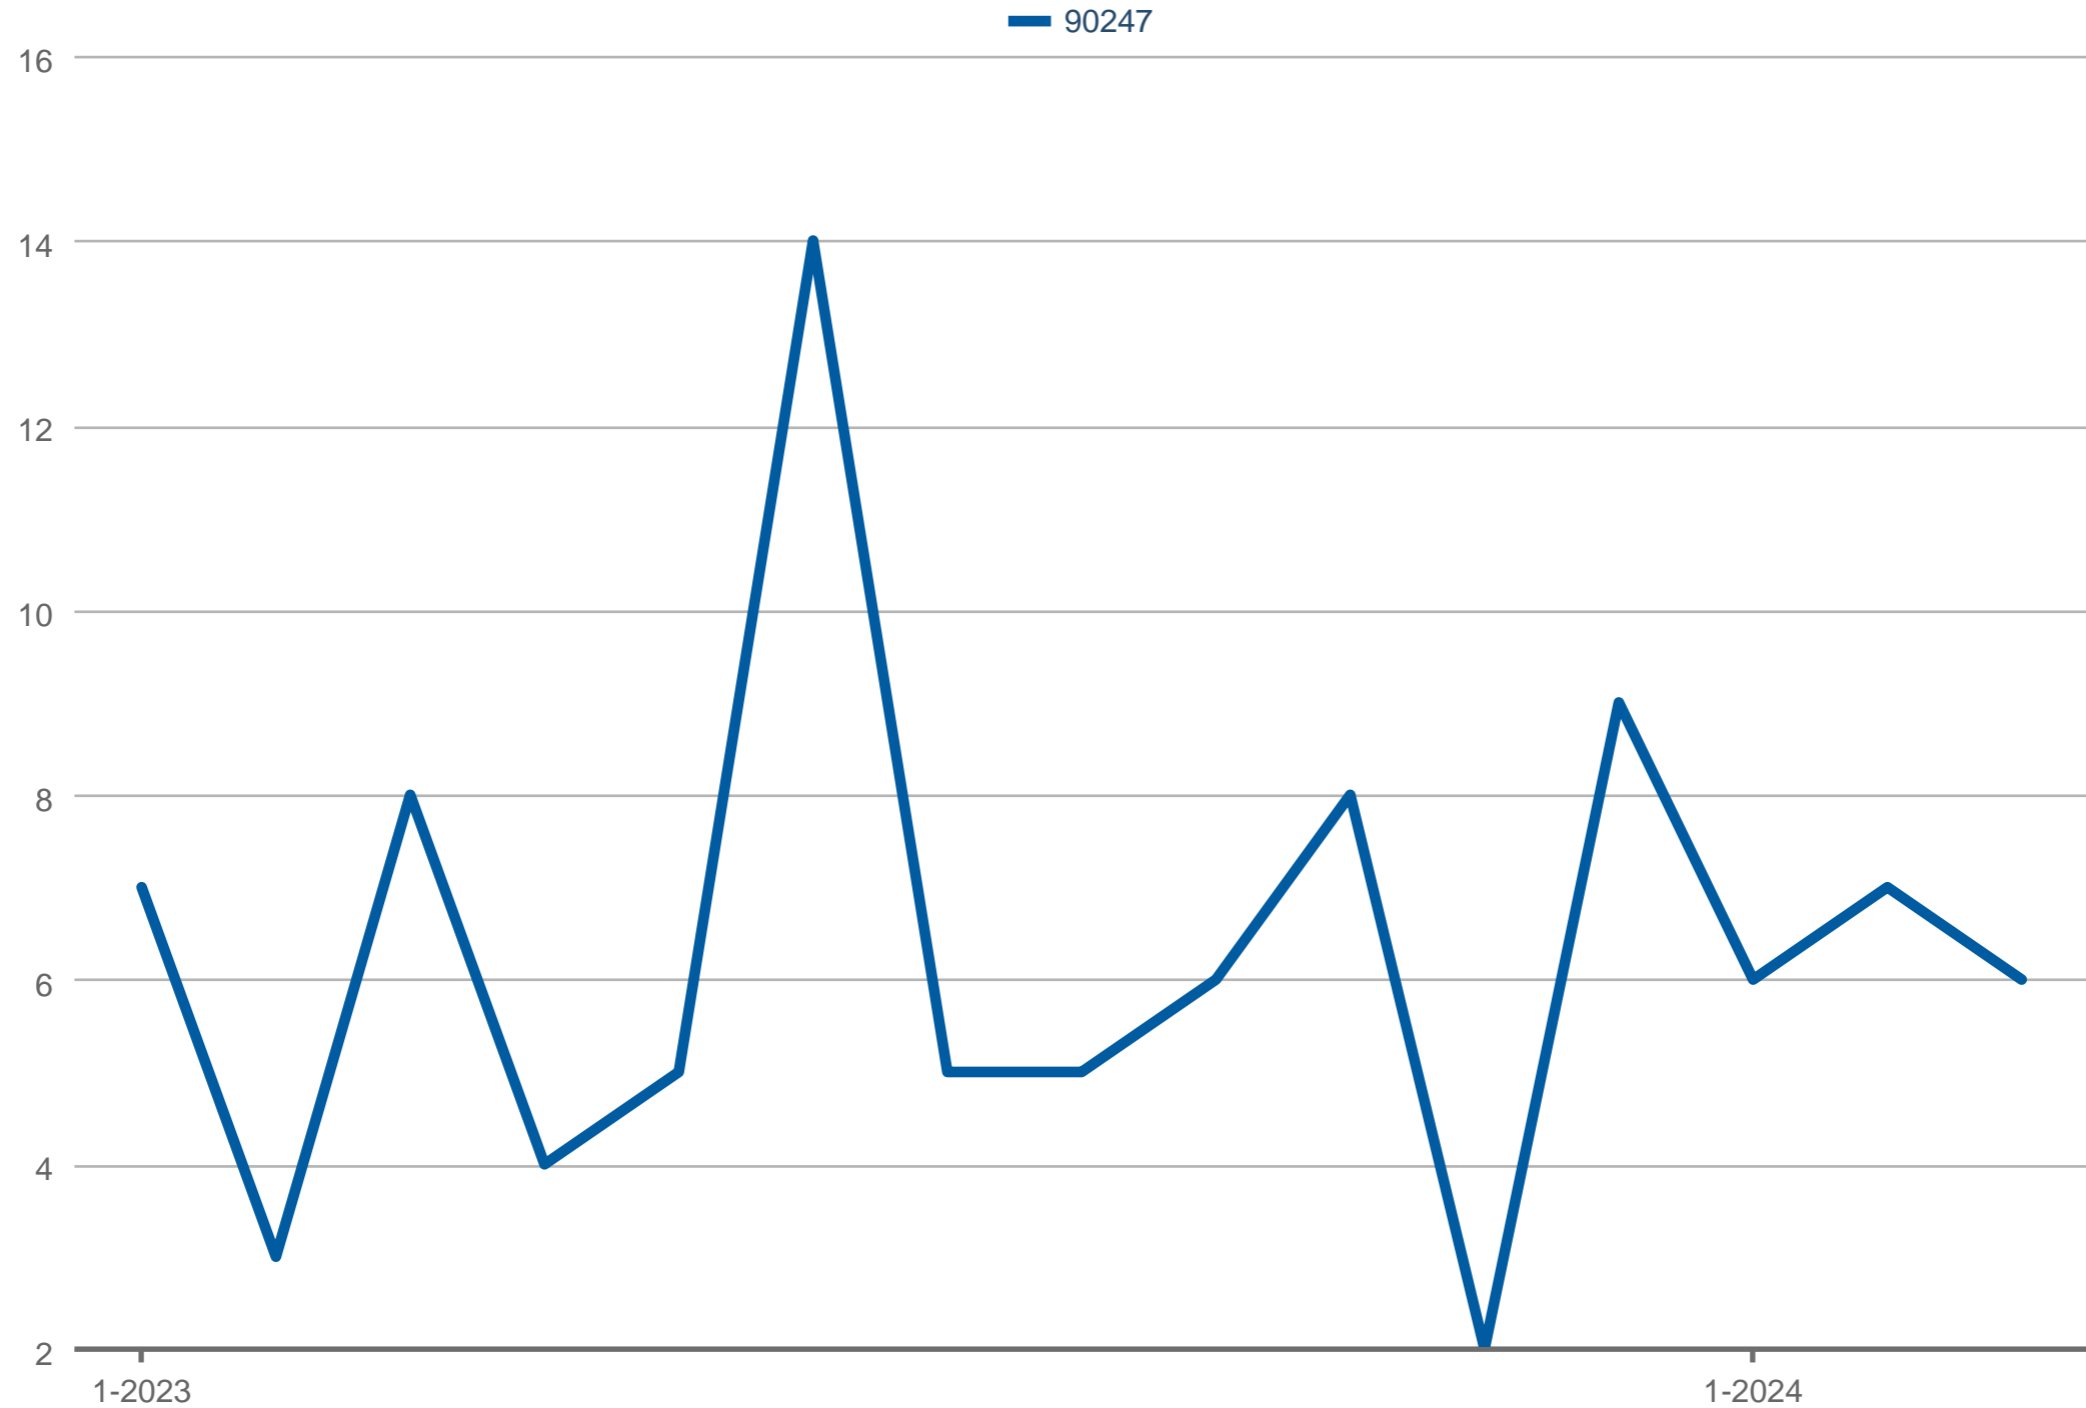

Closed Sales

90247: Residential, Single Family

Each data point is one month of activity. Data is from April 17, 2024.