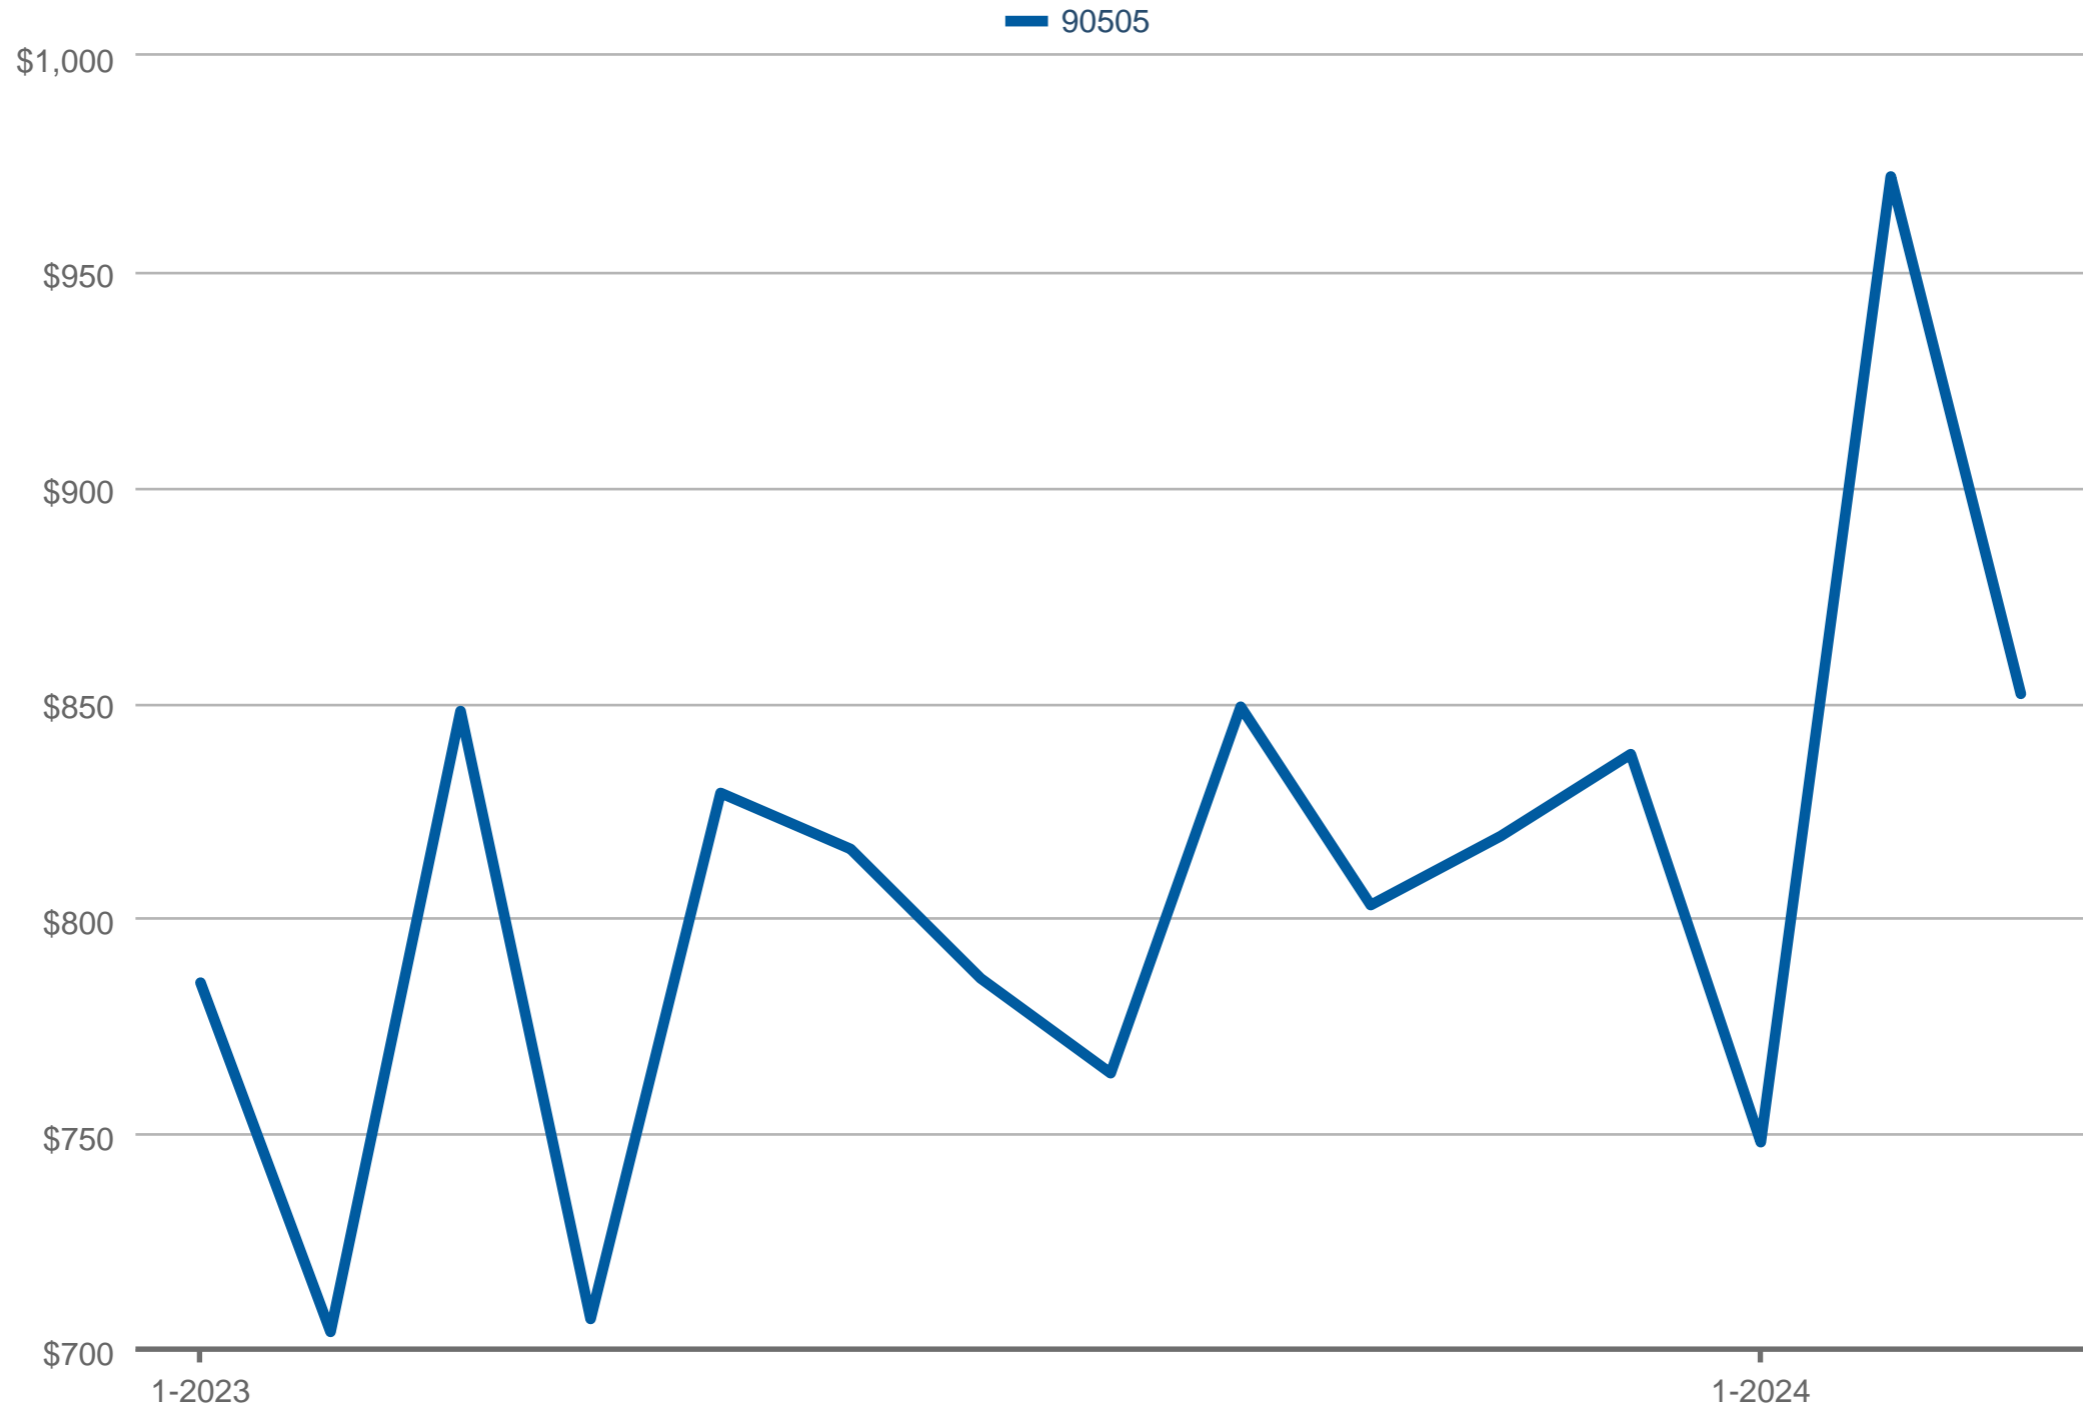

Average Price Per Square Foot

90505: Residential, Single Family

Each data point is one month of activity. Data is from April 25, 2024.