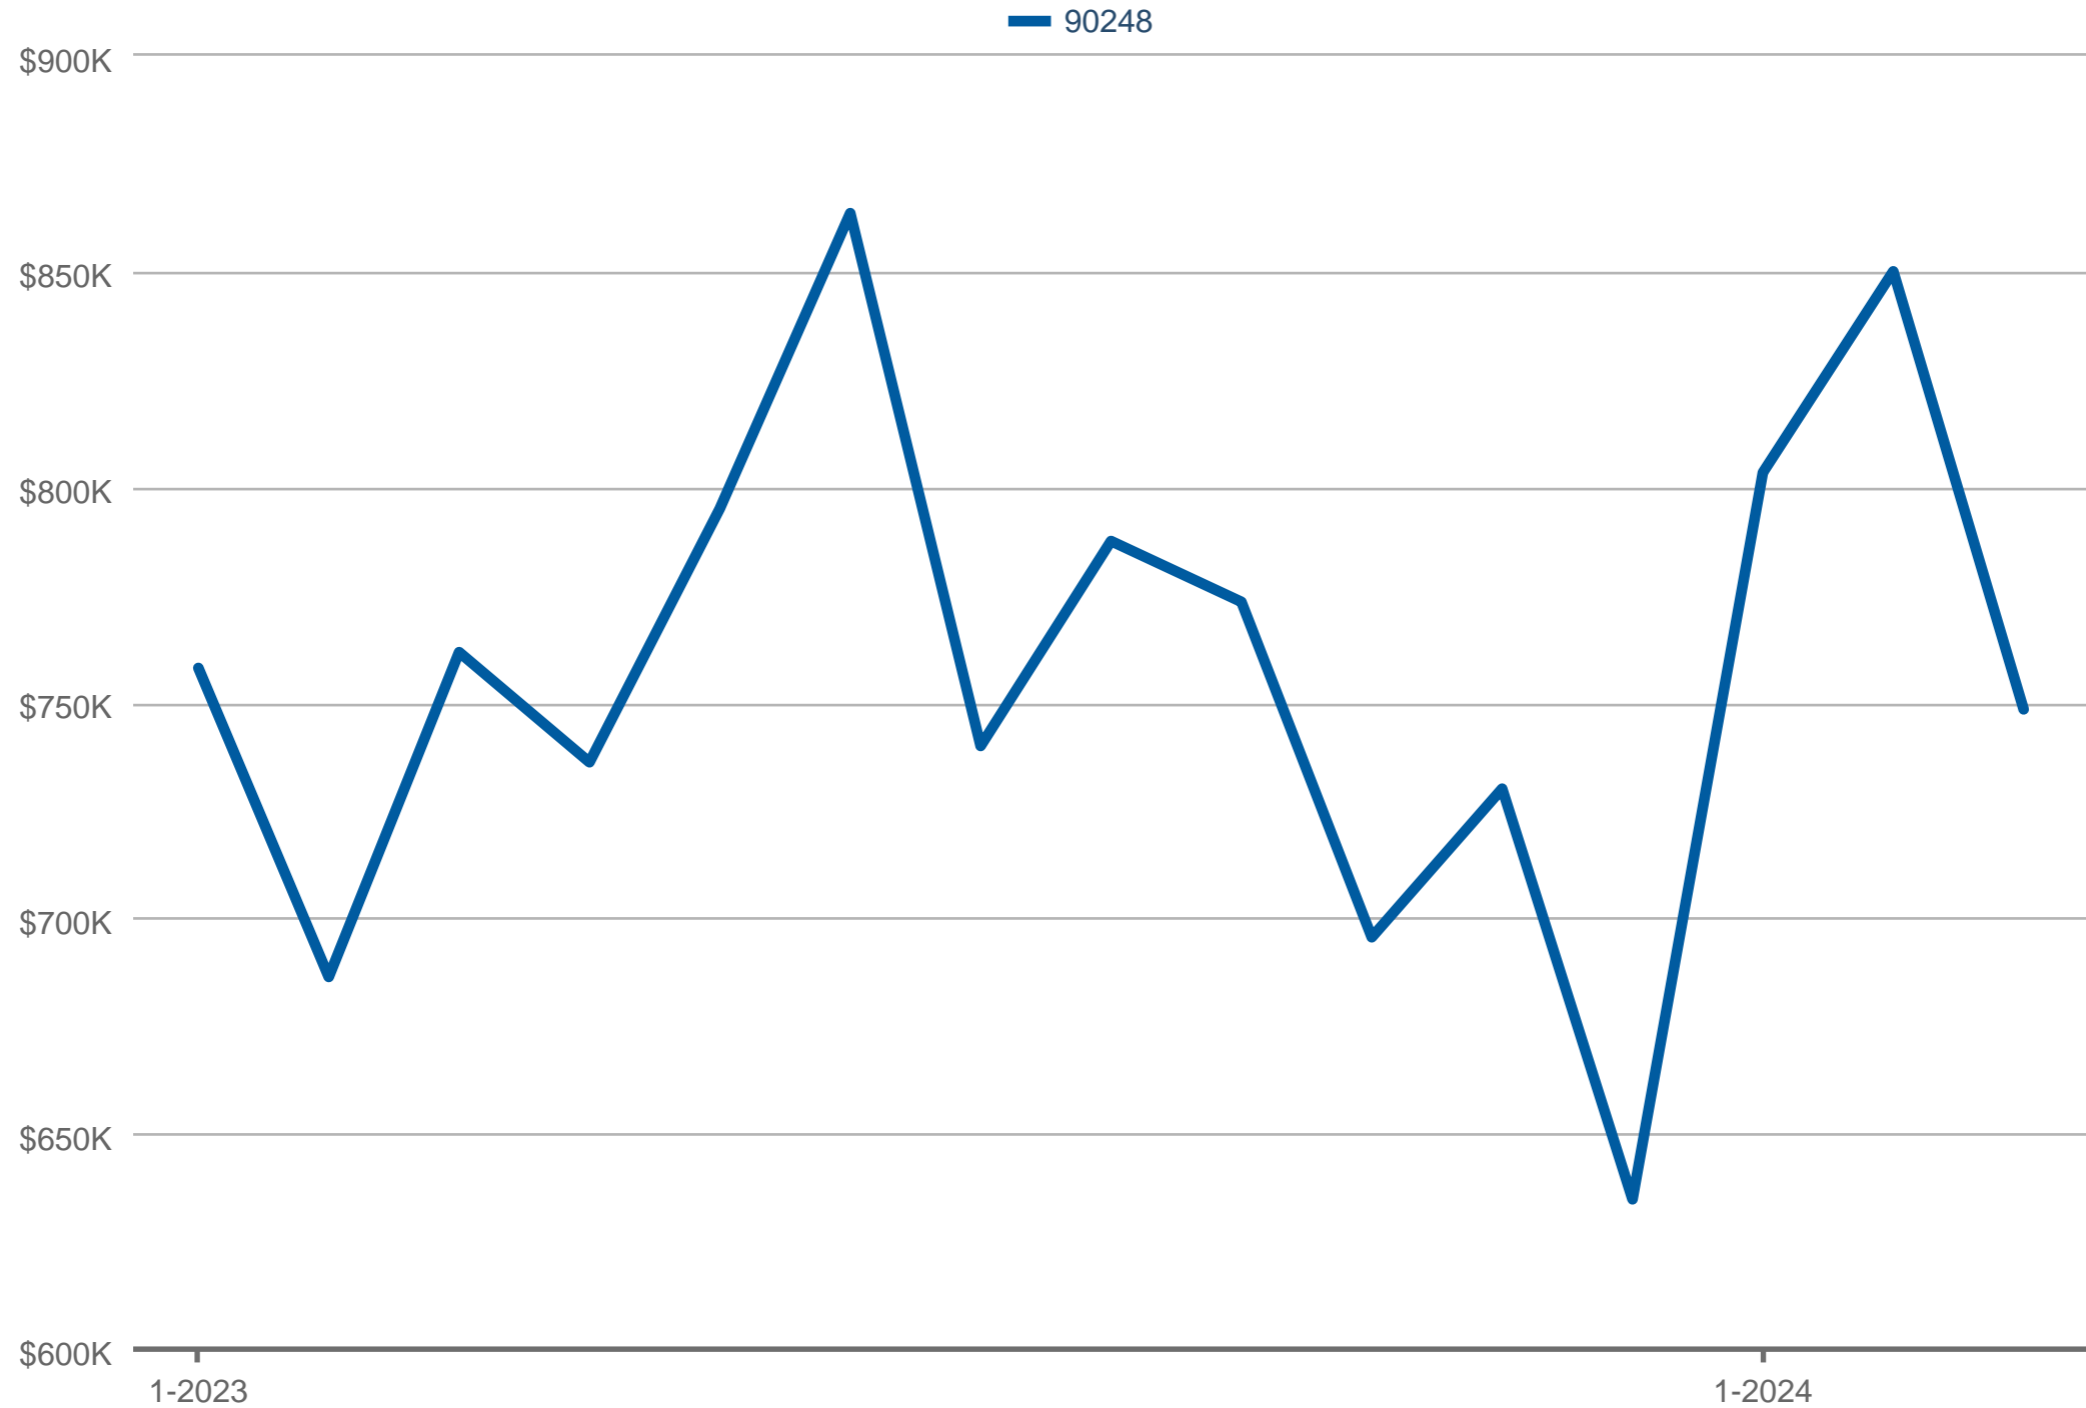

Average Sales Price

90248: Residential, Single Family

Each data point is one month of activity. Data is from April 23, 2024.