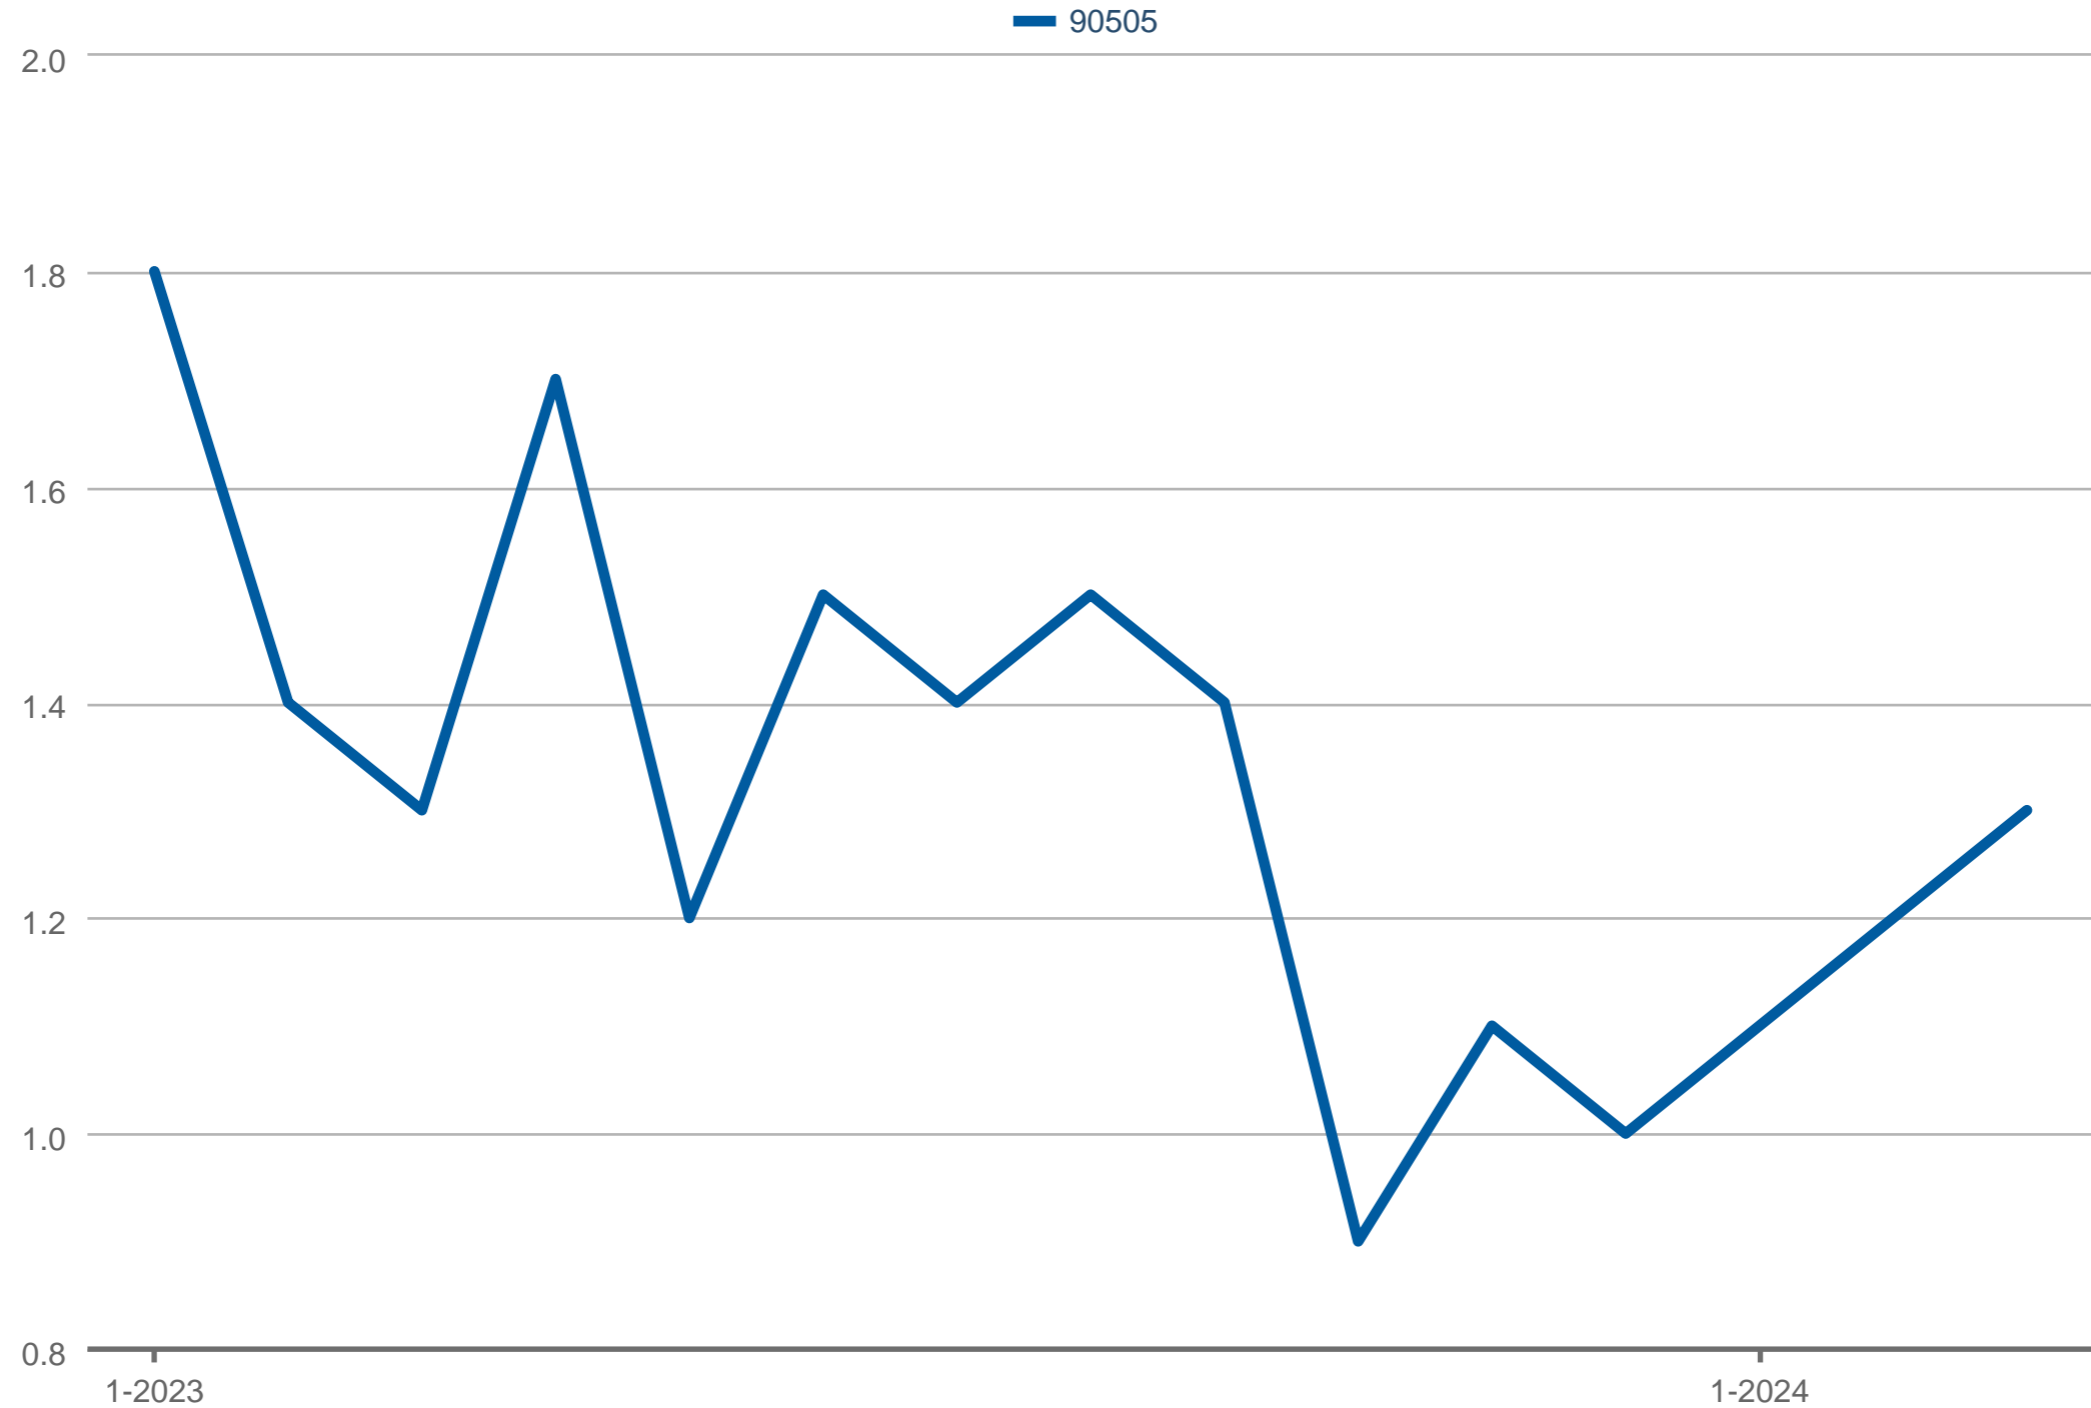

### Inventory Months Supply

90505: Residential, Single Family

Each data point is one month of activity. Data is from April 27, 2024.