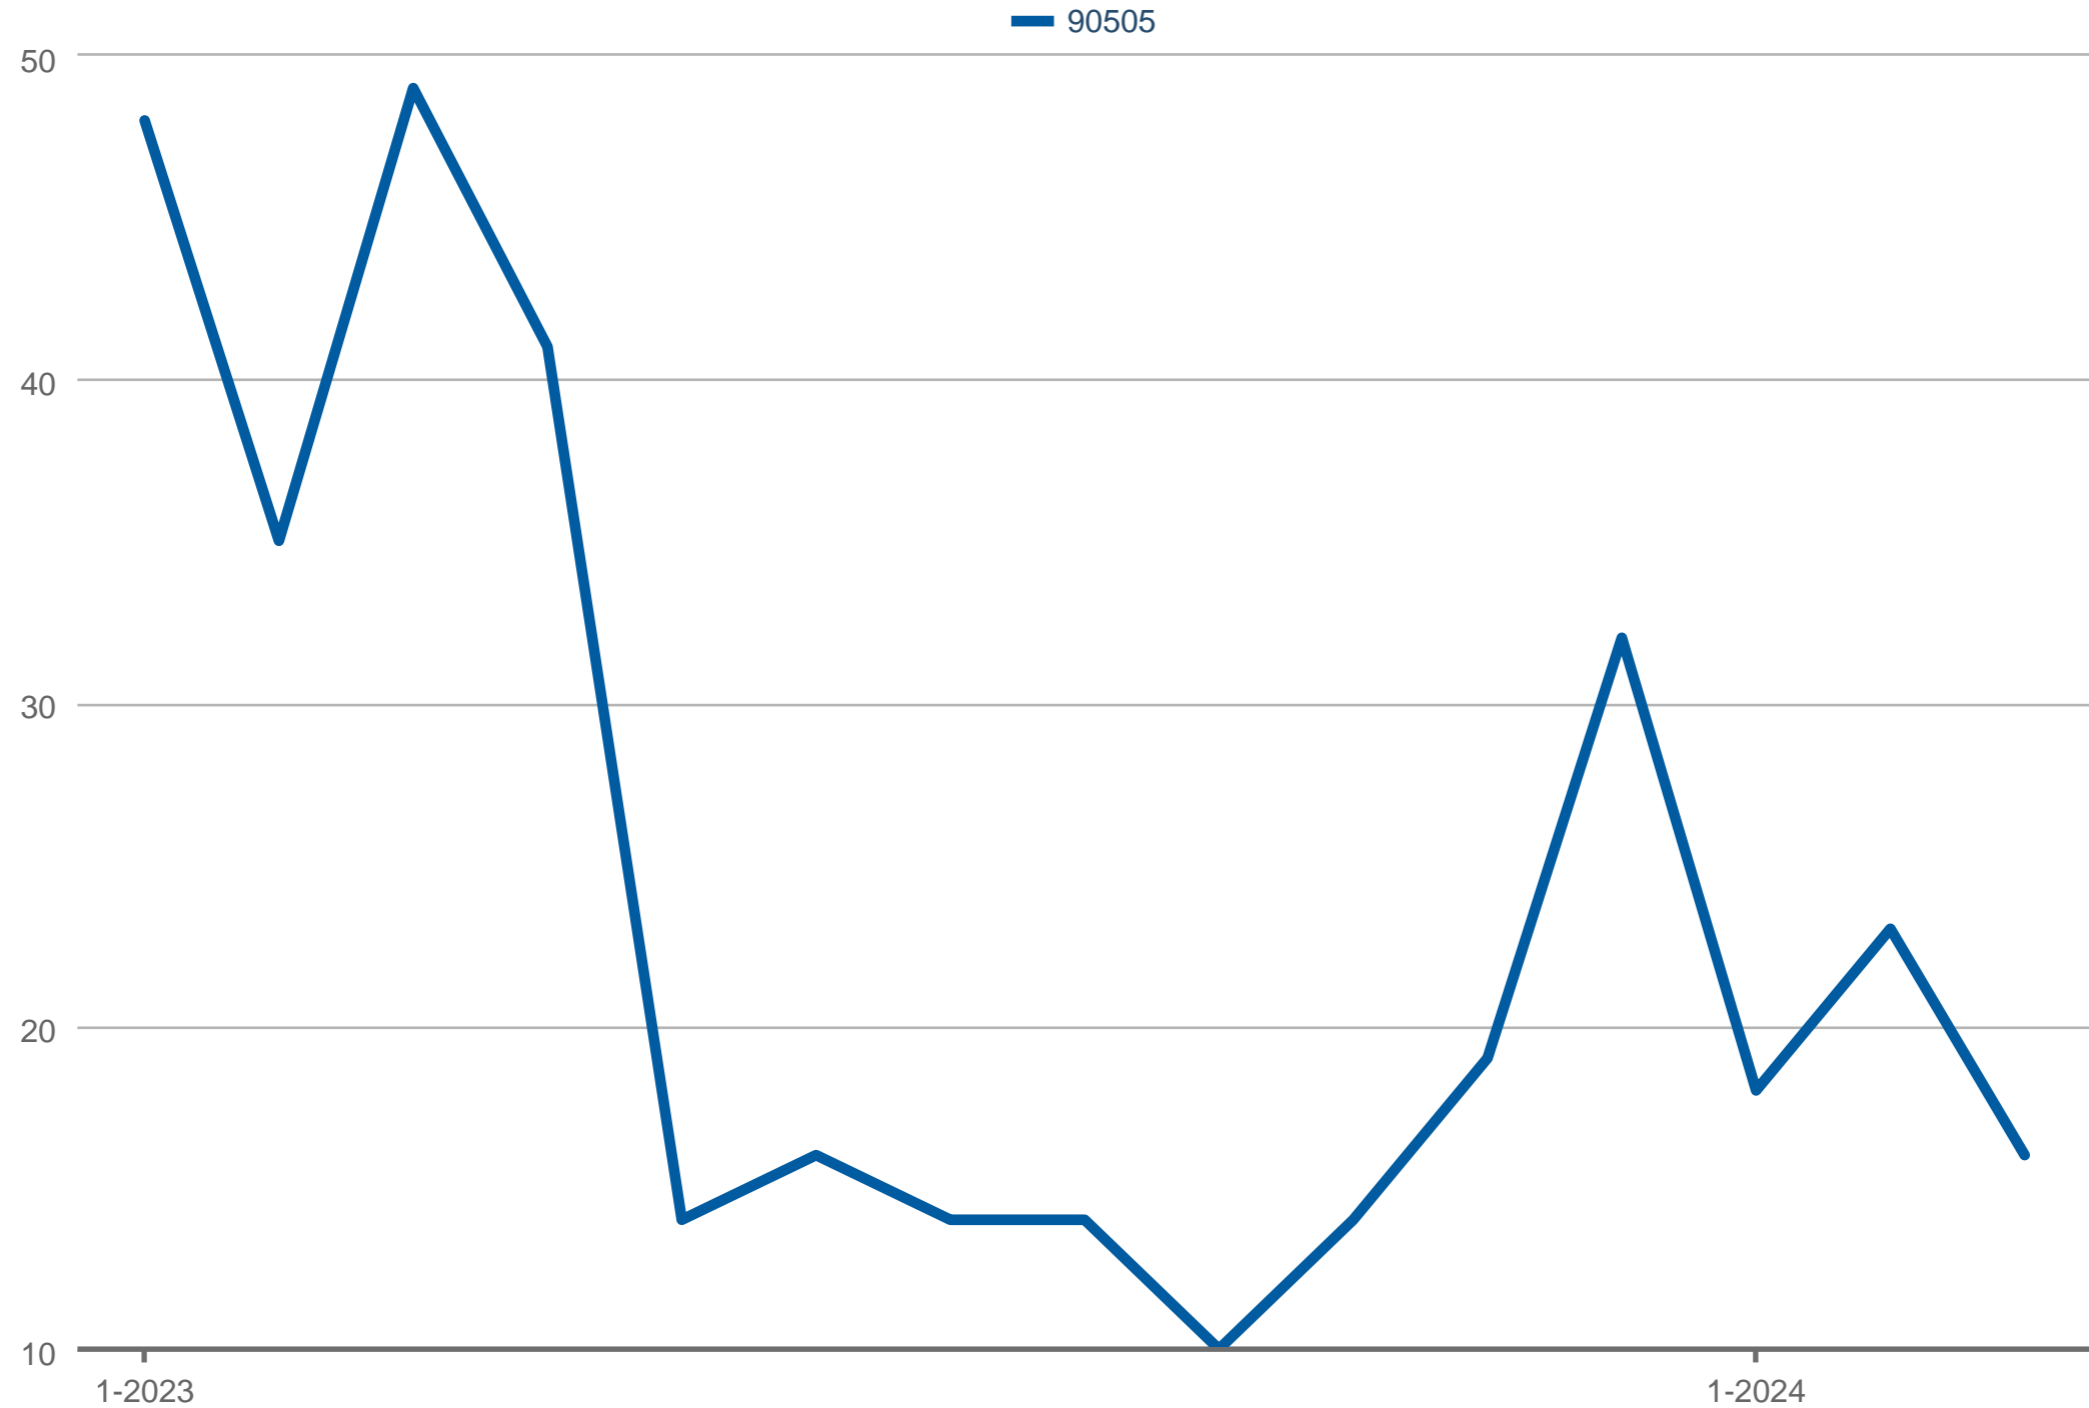

Average Days on Market

90505: Residential, Single Family

Each data point is one month of activity. Data is from April 25, 2024.