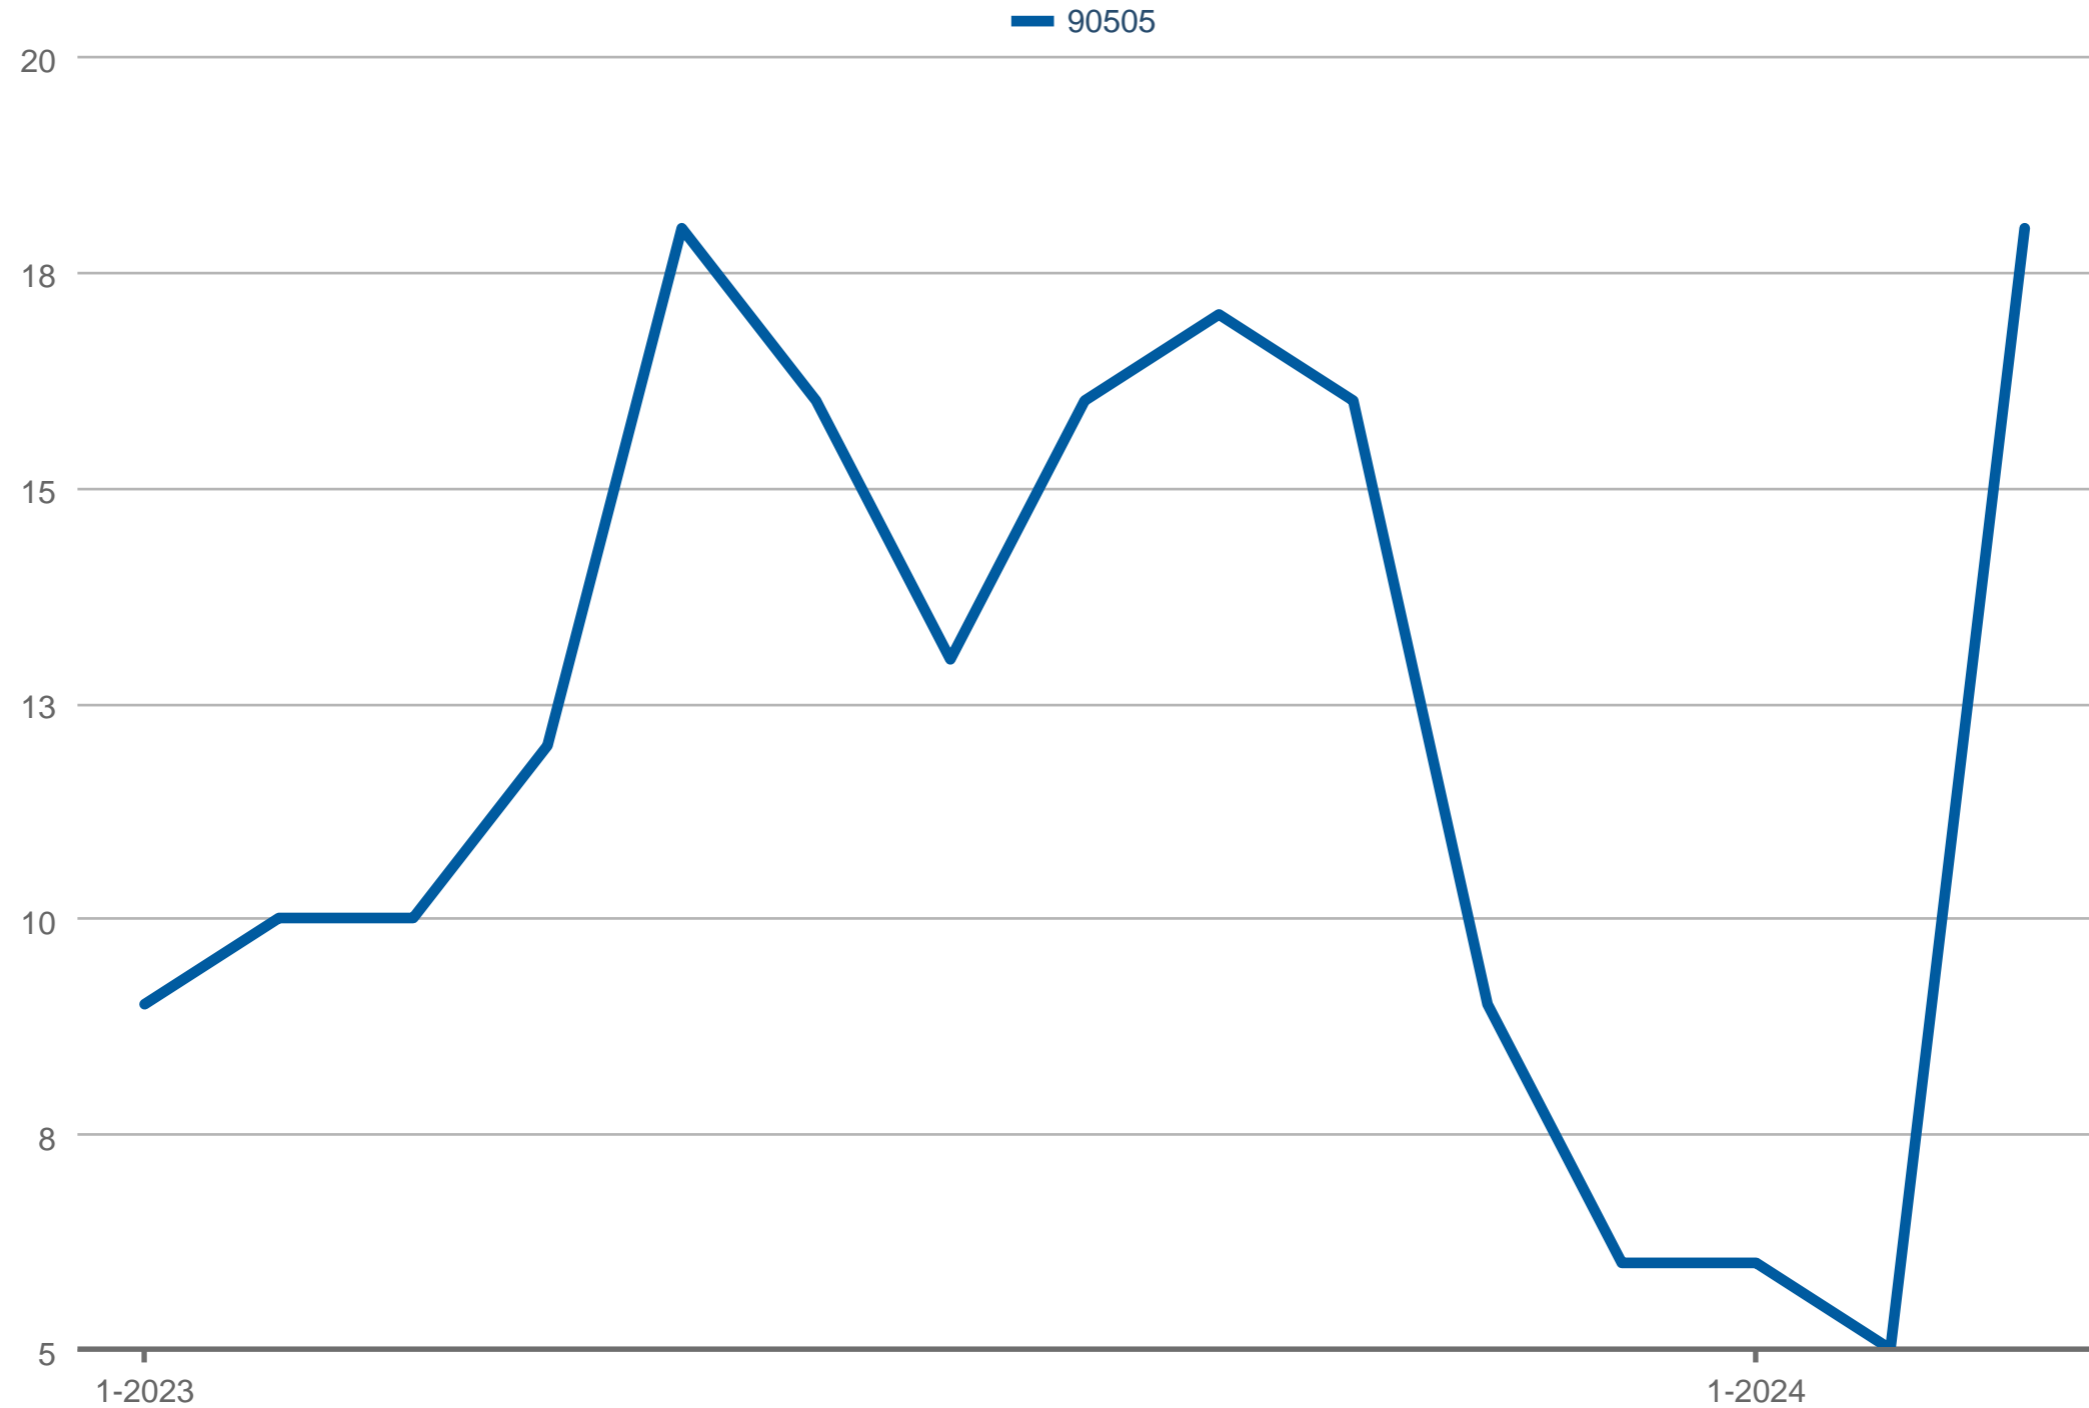

Closed Sales

90505: Residential, Single Family

Each data point is one month of activity. Data is from April 26, 2024.