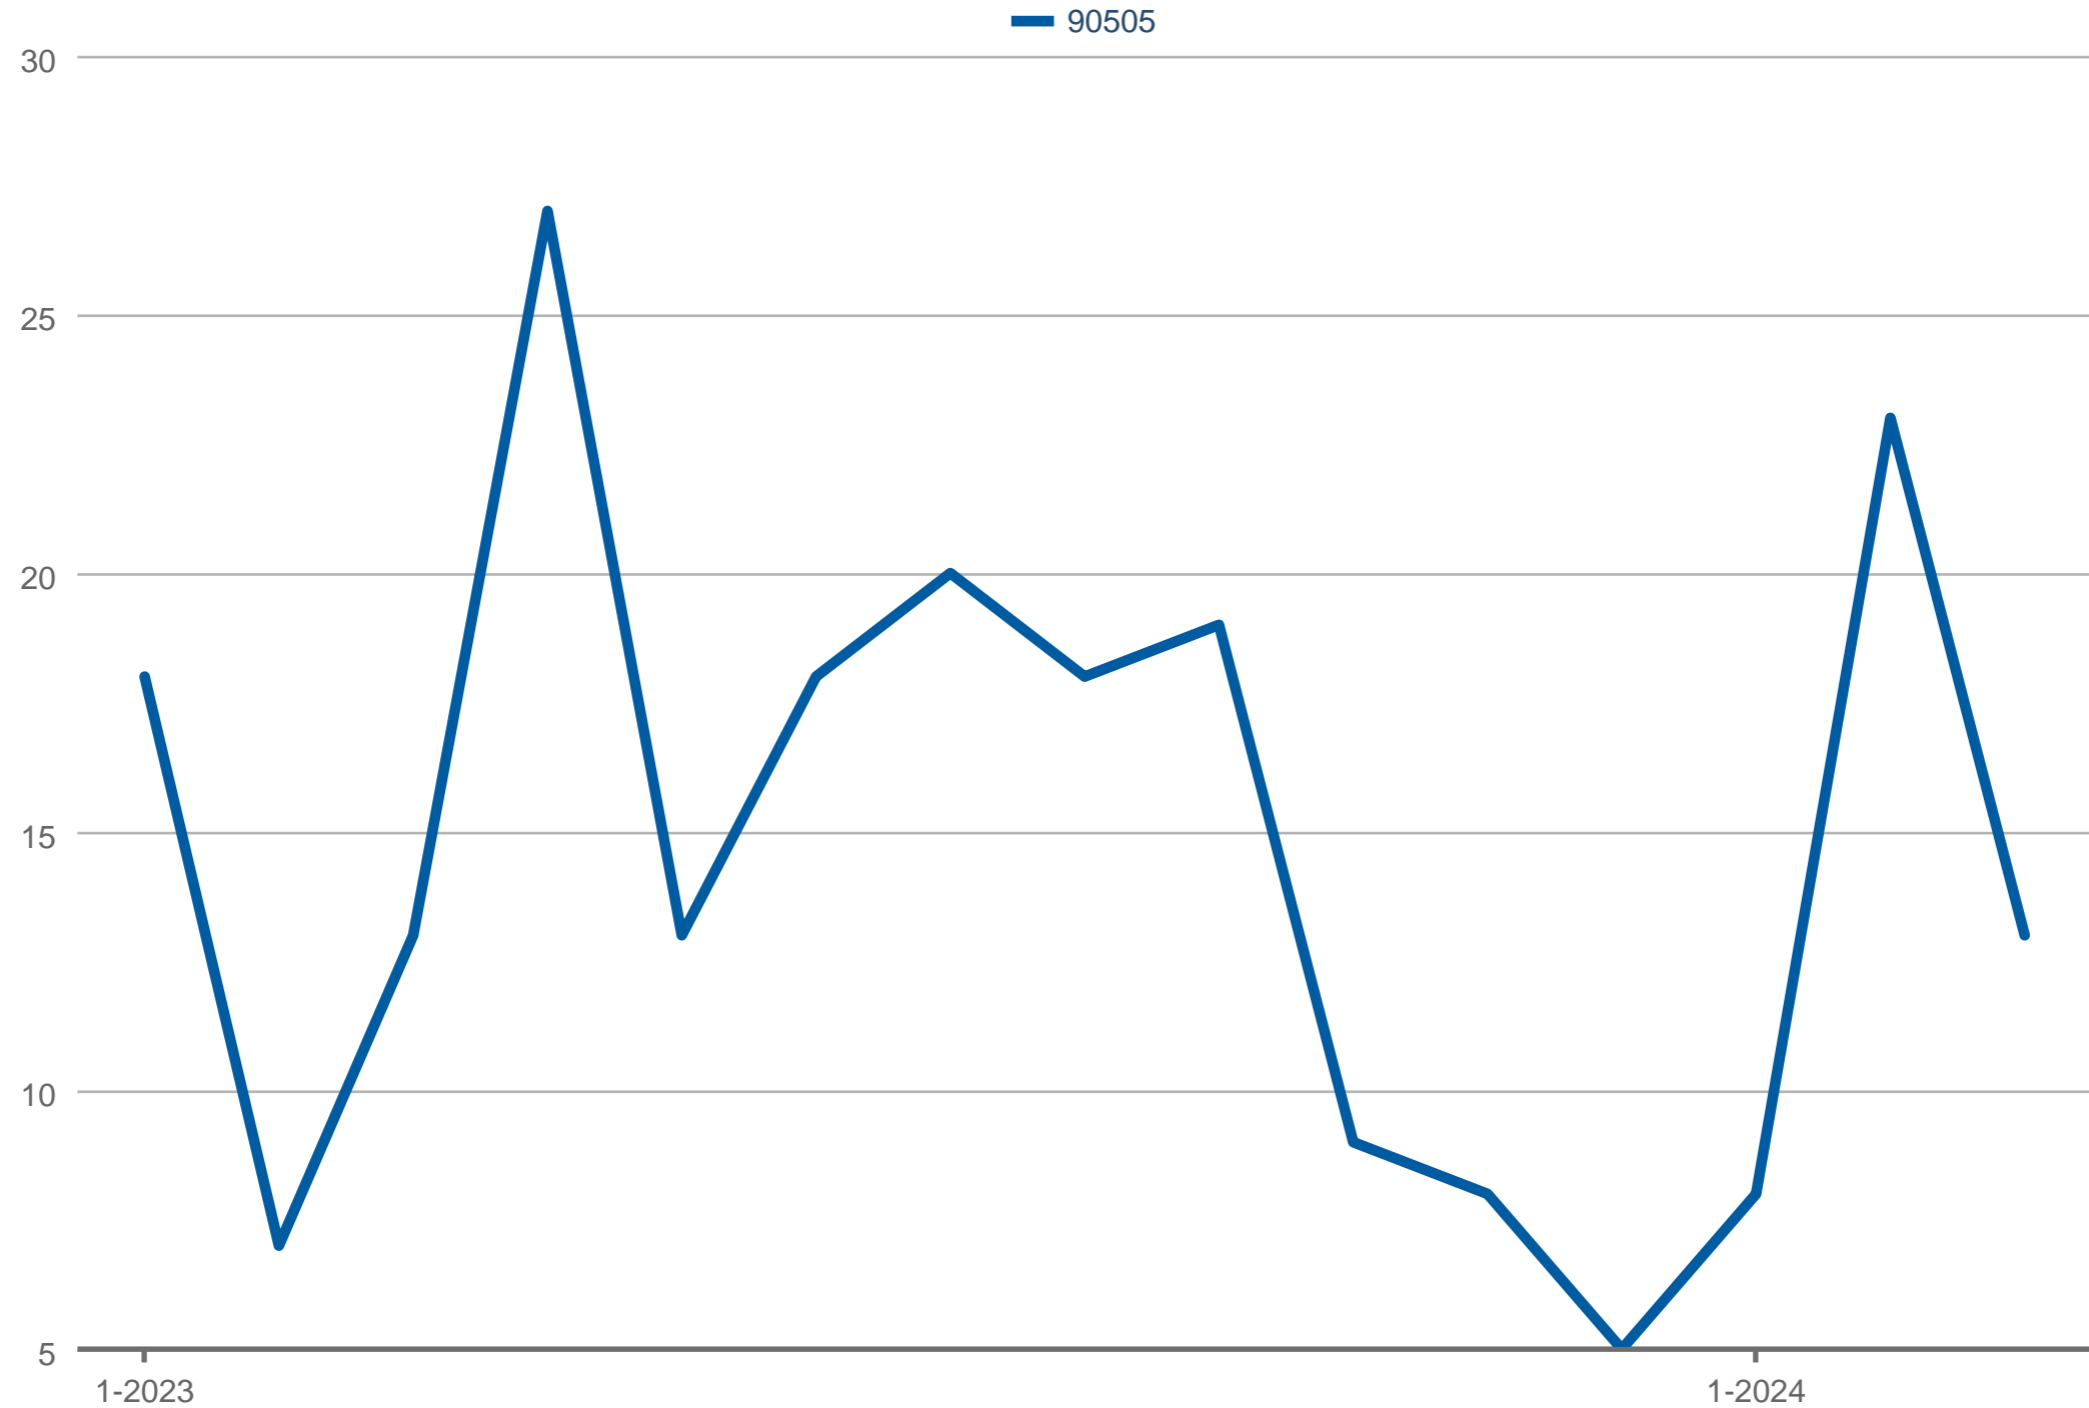

### New Listings

90505: Residential, Single Family

Each data point is one month of activity. Data is from April 23, 2024.