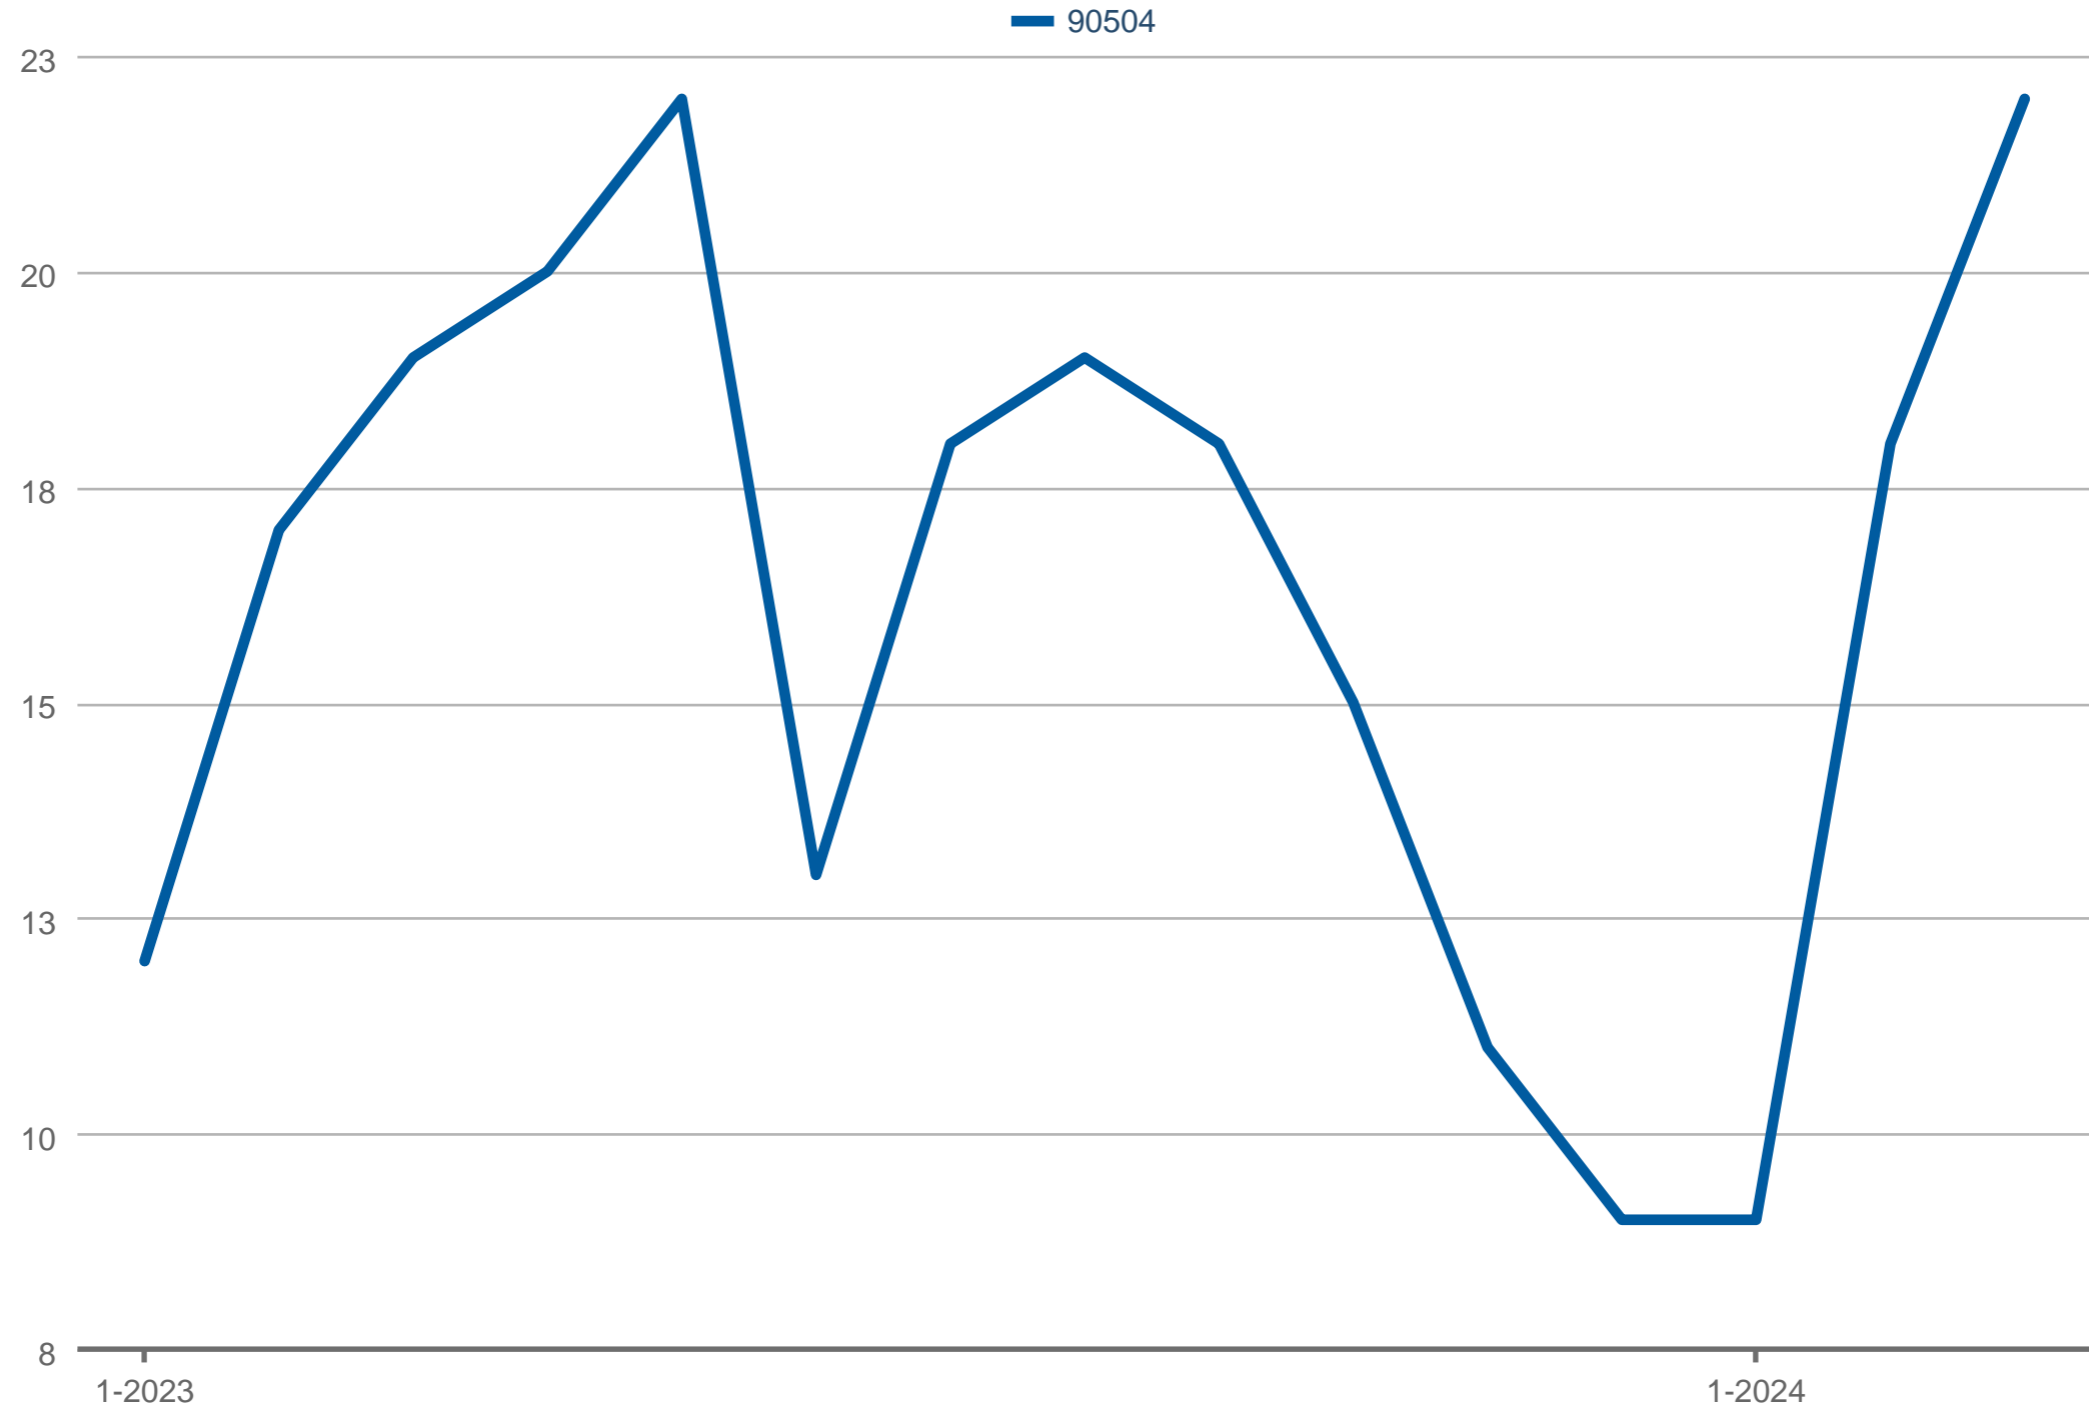

### New Listings

90504: Residential, Single Family

Each data point is one month of activity. Data is from April 25, 2024.