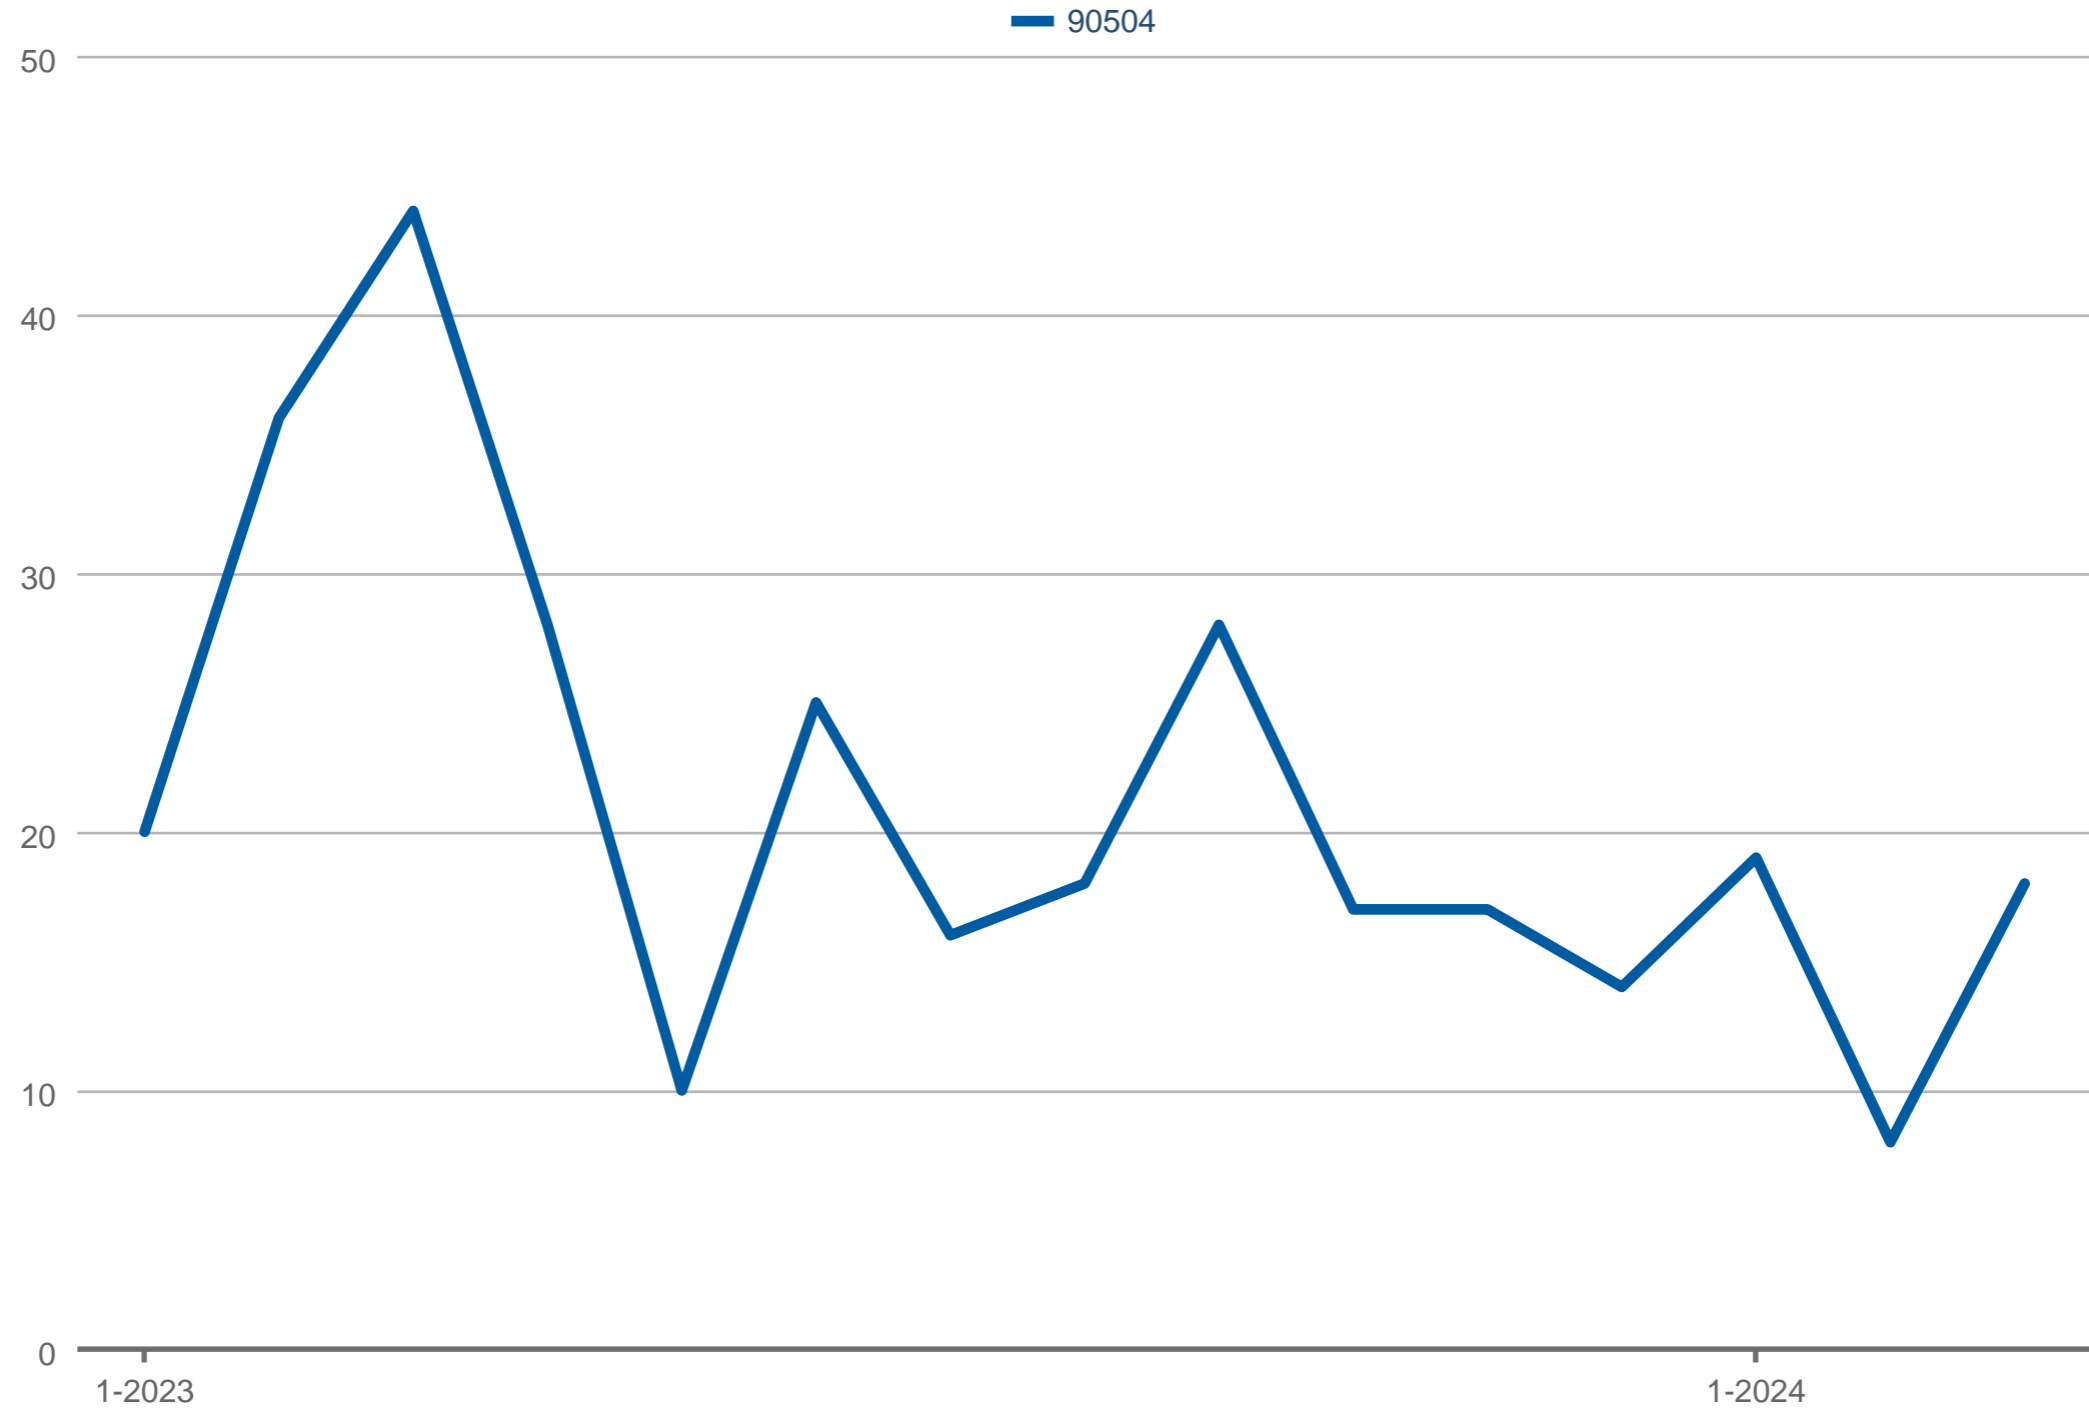

### Average Days on Market

90504: Residential, Single Family

Each data point is one month of activity. Data is from April 17, 2024.